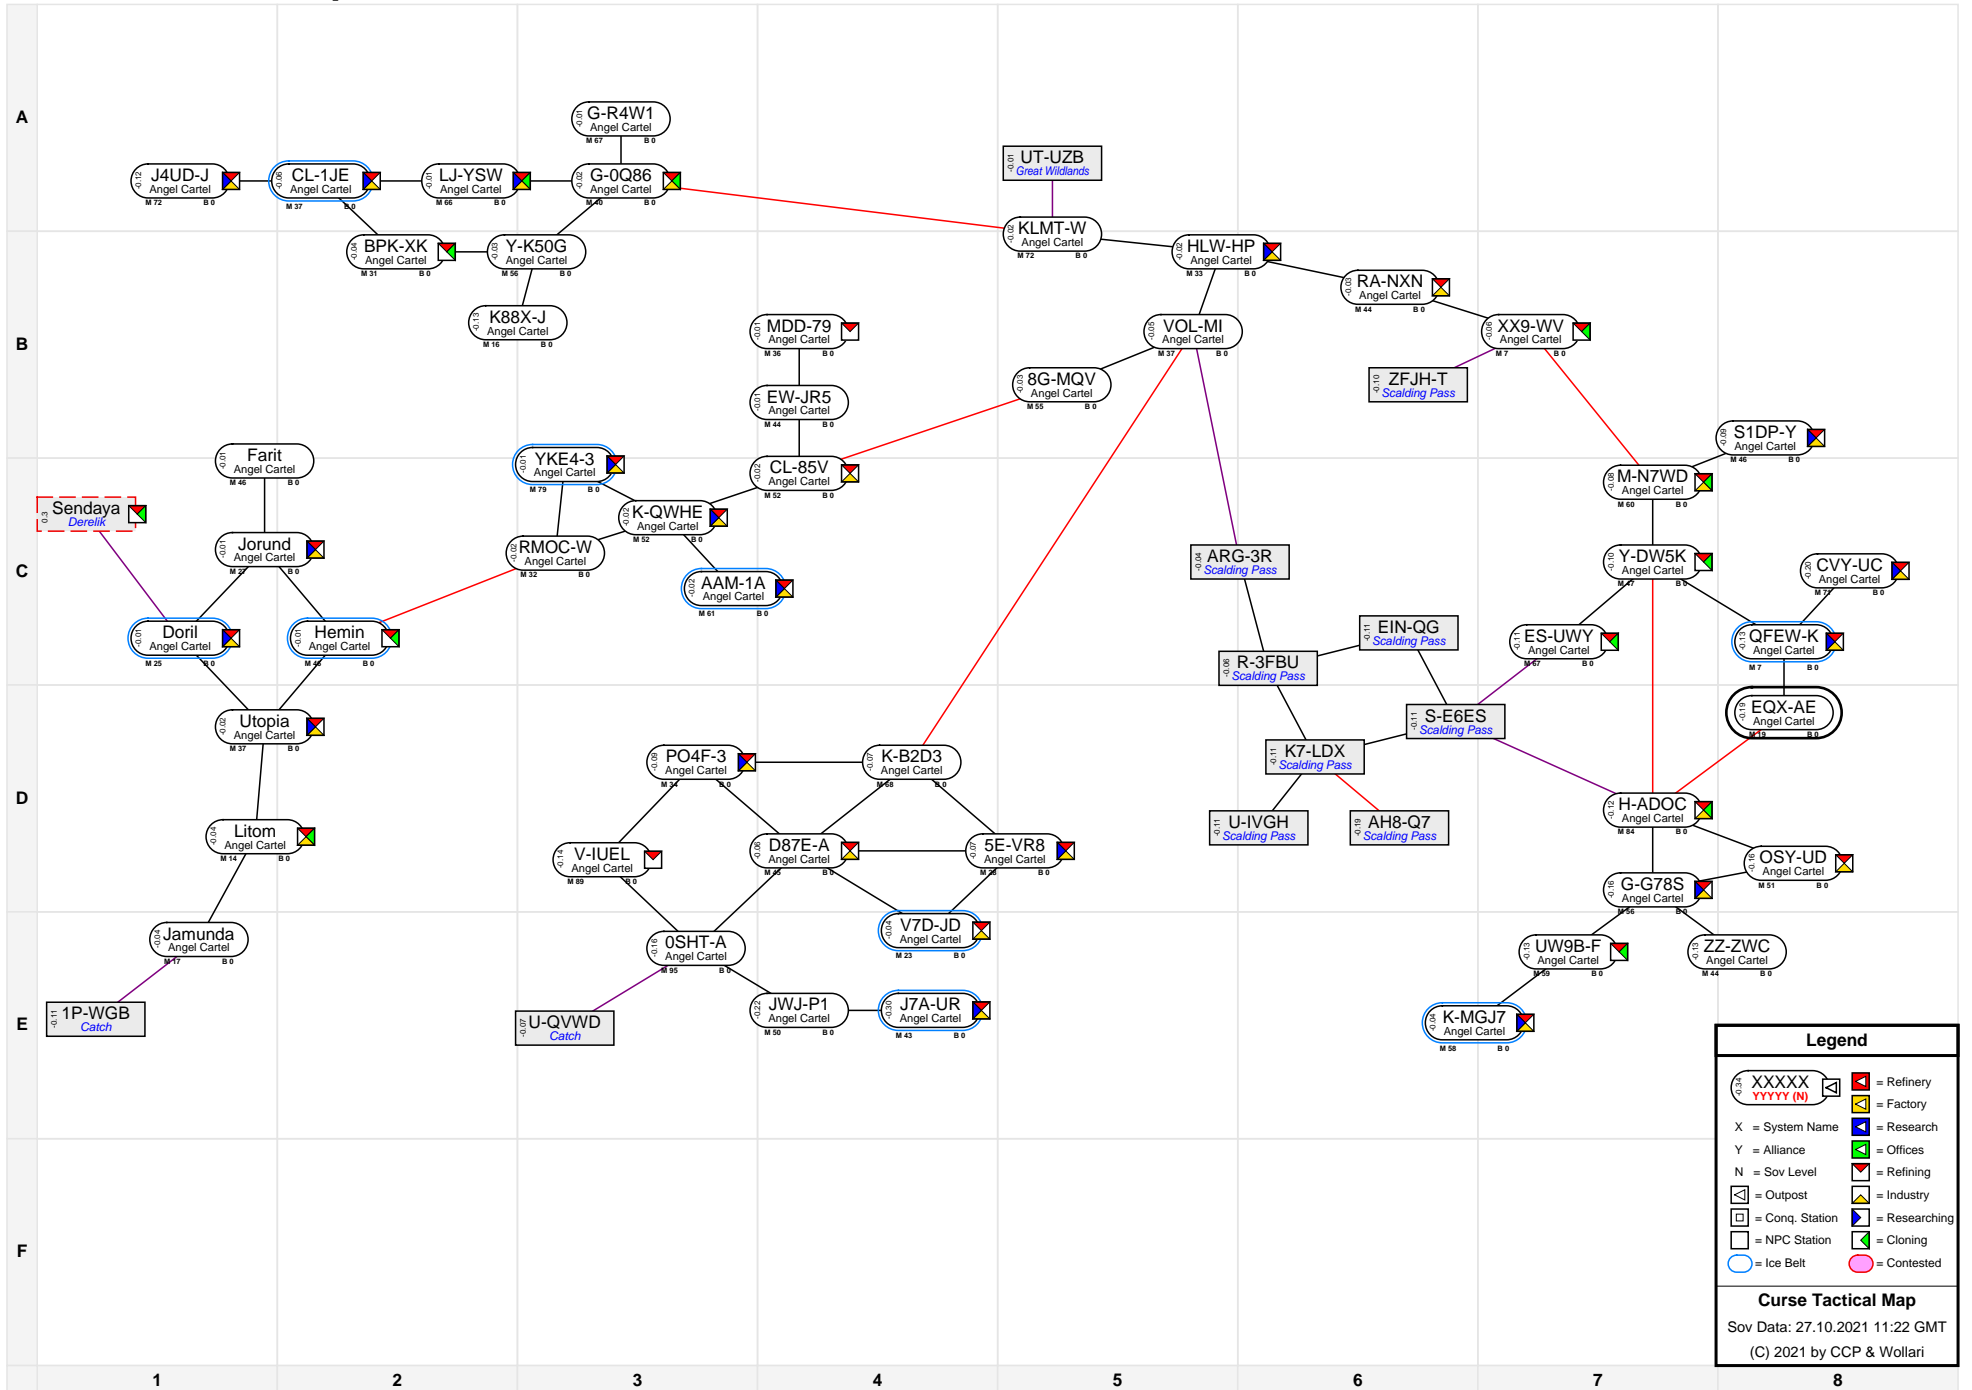

Curse Tactical Map

Legend		
		= Refinery
		= Factory
		= System Name
		= Alliance
		= Sov Level
		= Outpost
		= Conq. Station
		= NPC Station
		= Ice Belt
		= Contested

Curse Tactical Map
 Sov Data: 27.10.2021 11:22 GMT
 (C) 2021 by CCP & Wollari