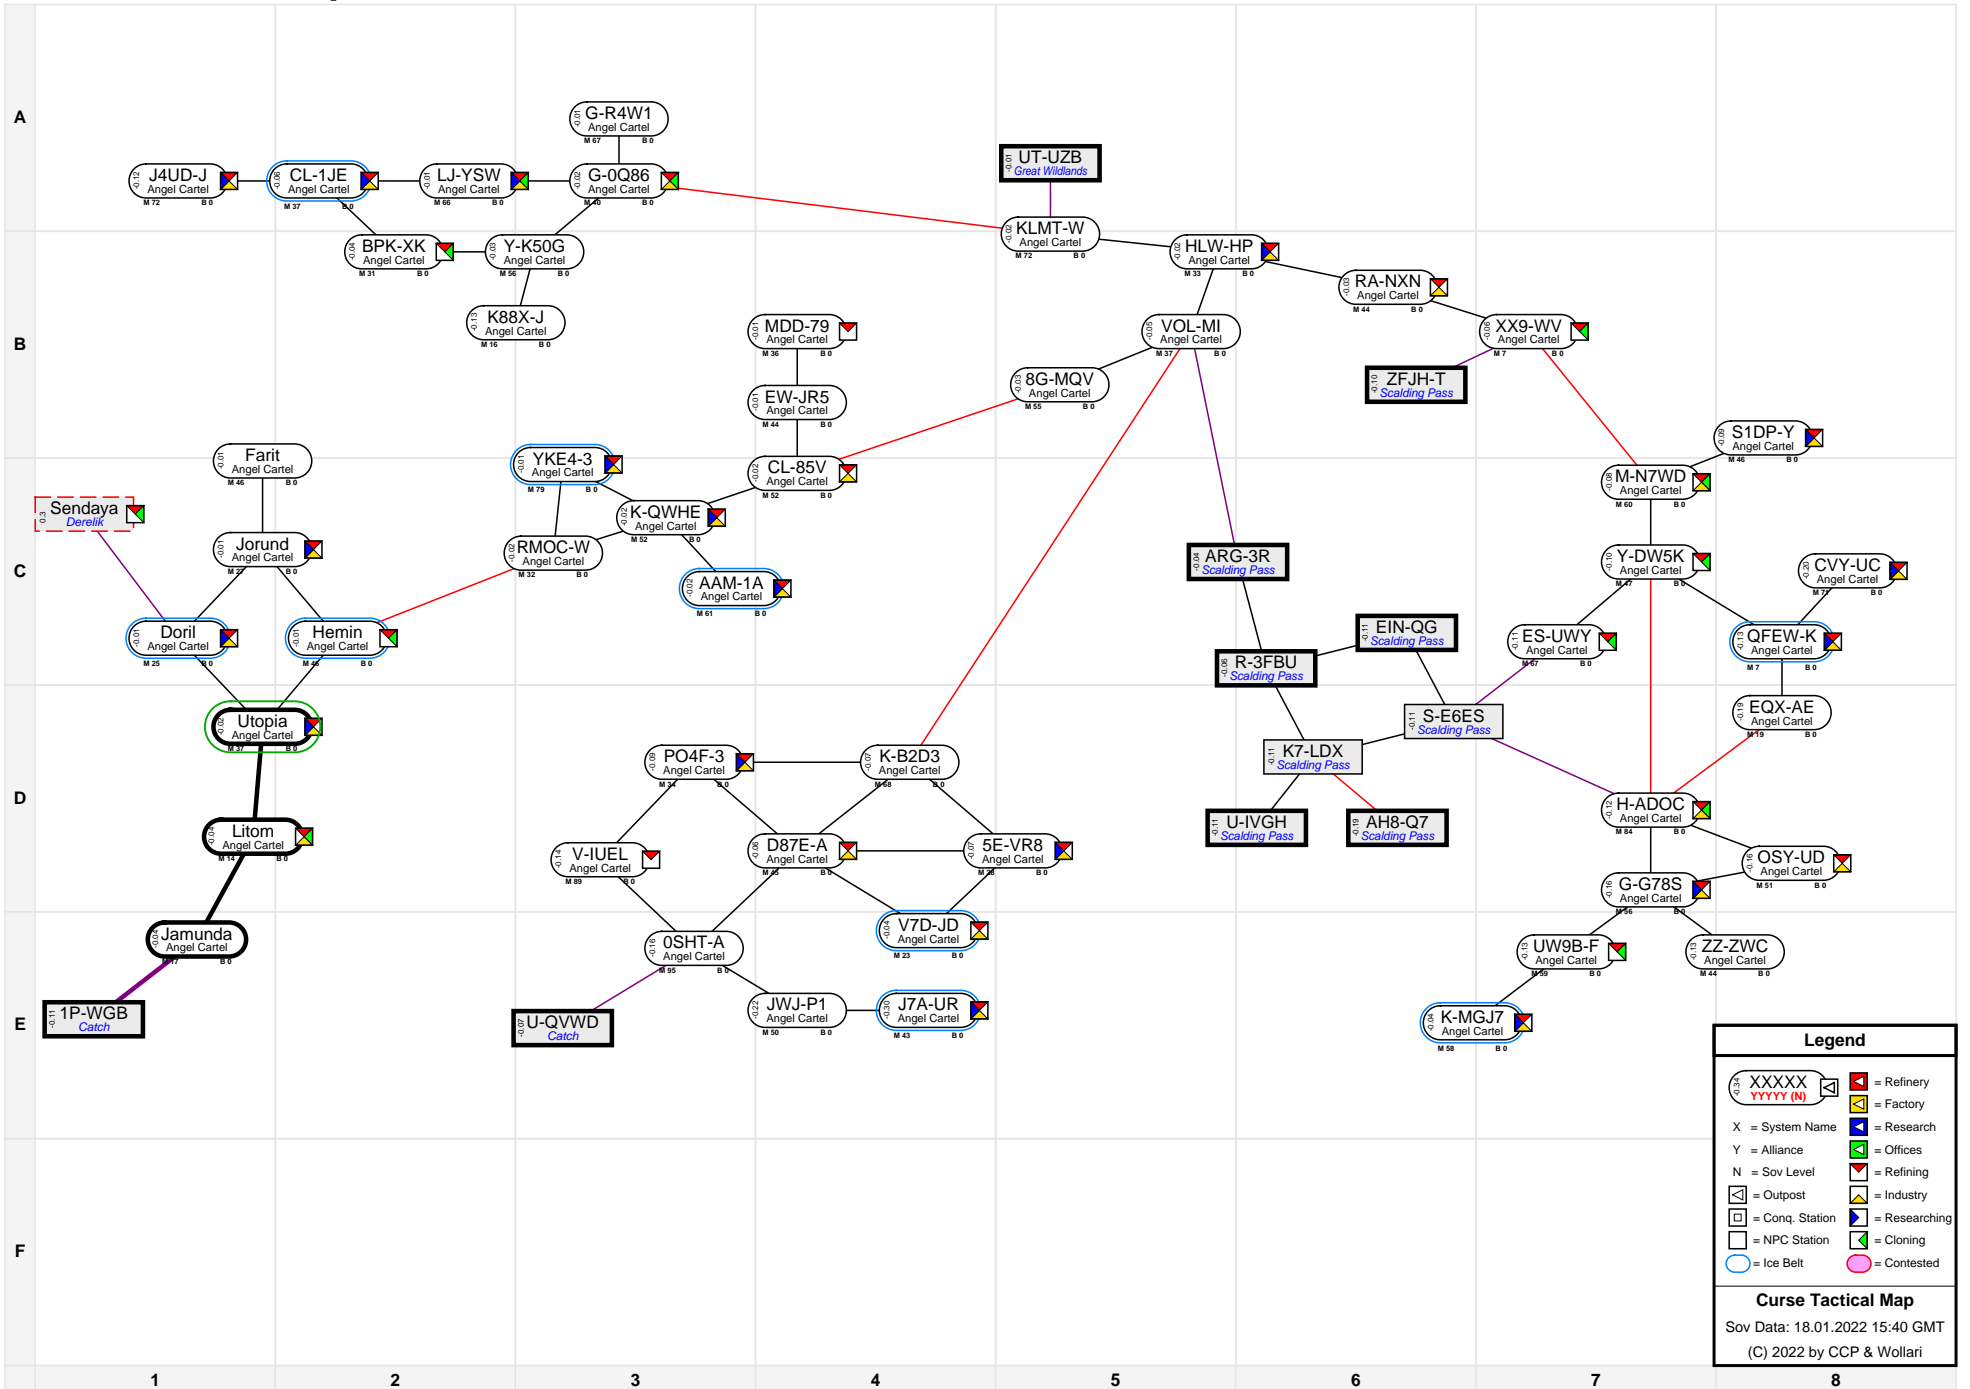

Curse Tactical Map

Legend	
Curse Tactical Map	
Sov Data: 18.01.2022 15:40 GMT	
(C) 2022 by CCP & Wollari	