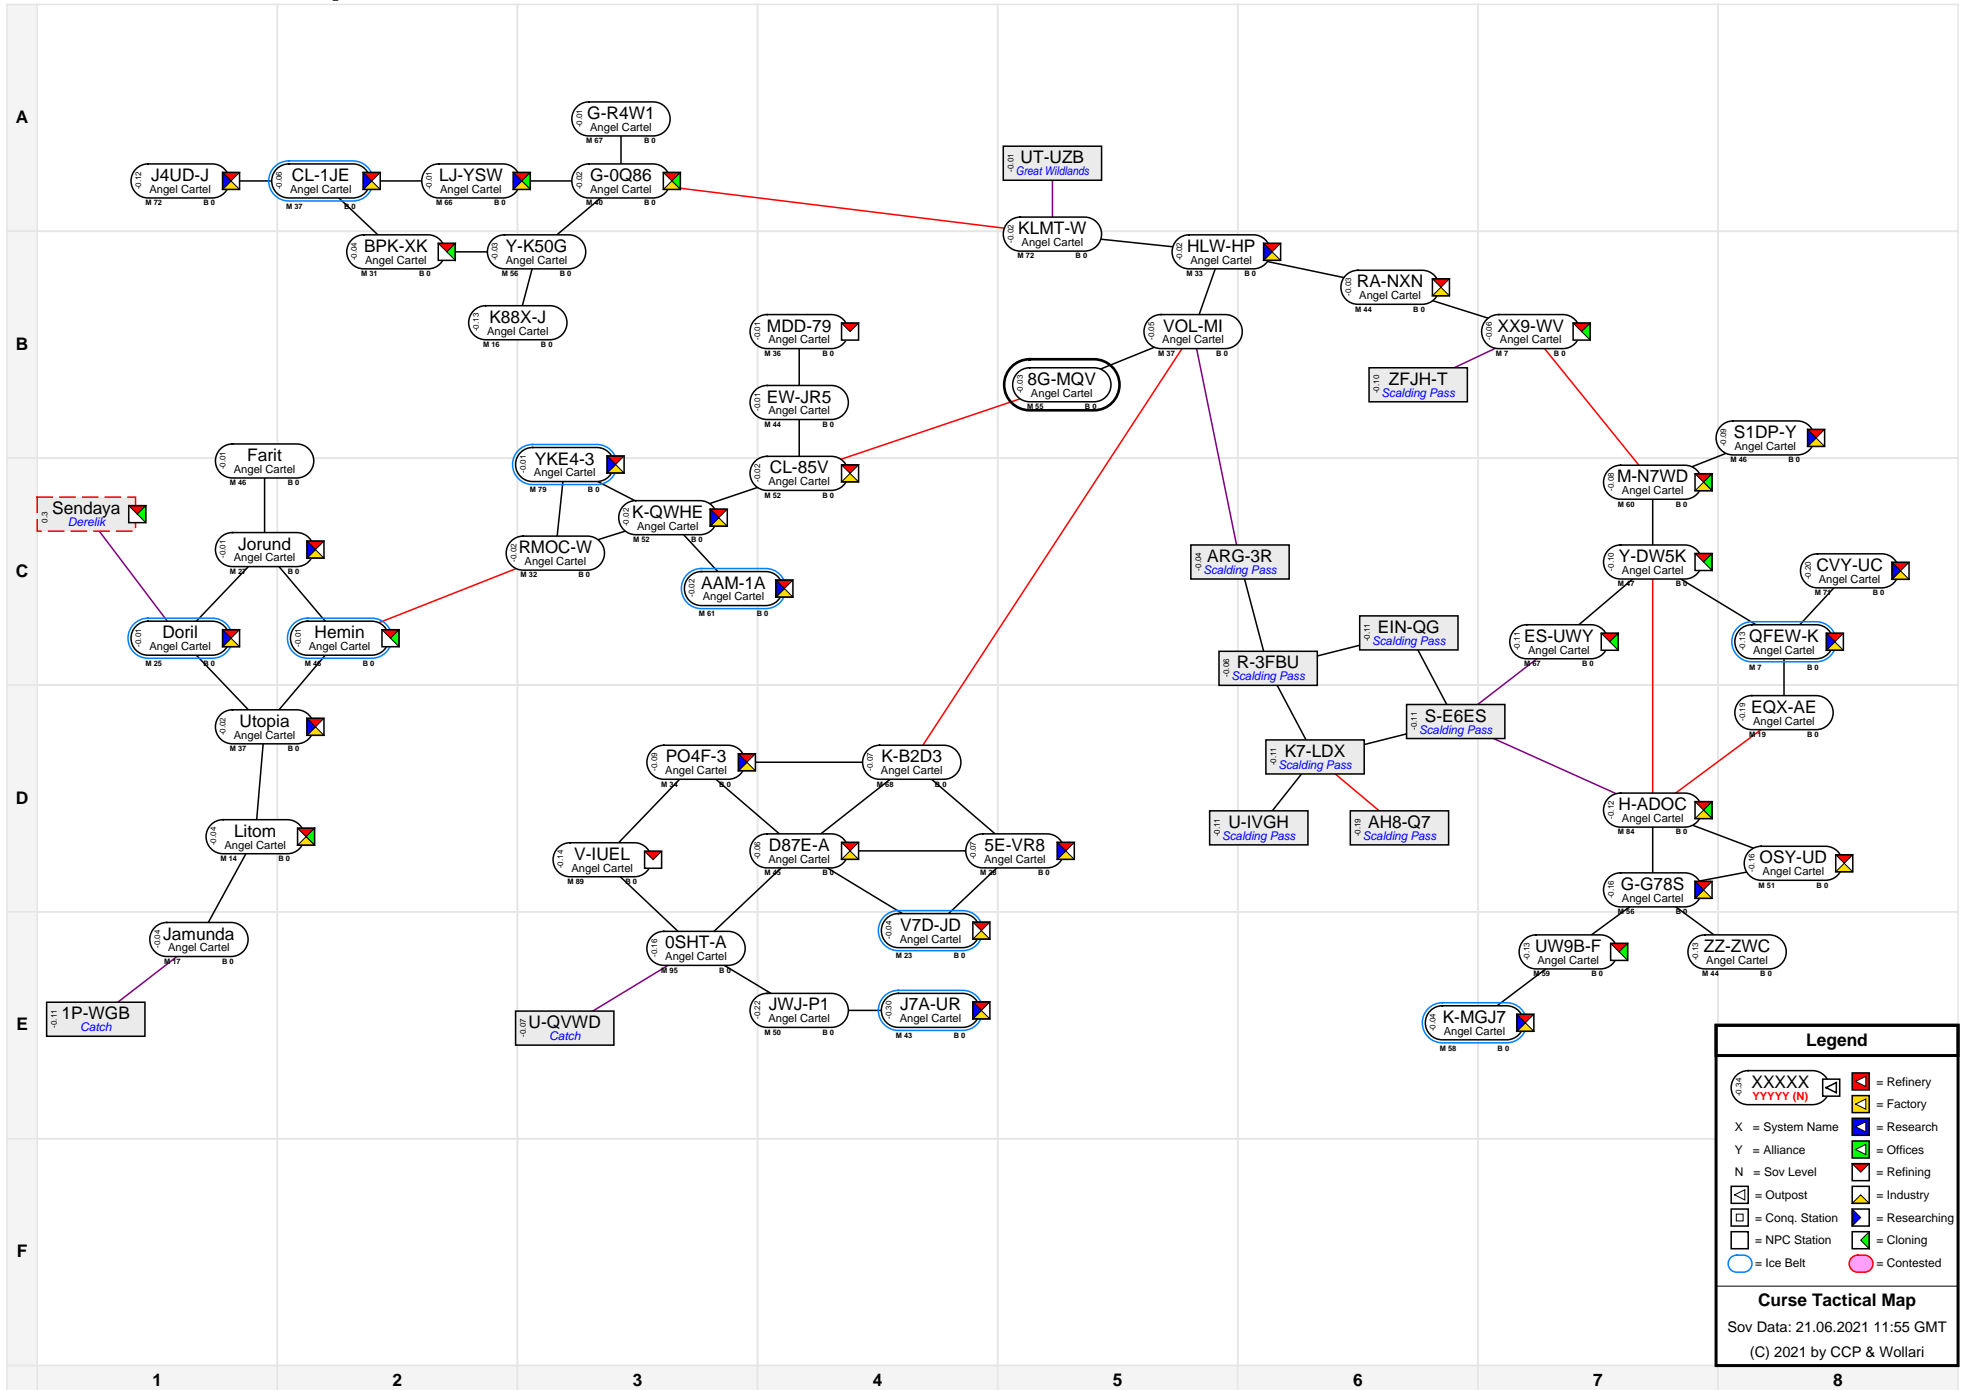

Curse Tactical Map

Legend

- XXXXX (with icons) = Refinery
- YYYYY (with icon) = Factory
- X = System Name
- Y = Alliance
- N = Sov Level
- (with icon) = Outpost
- (with icon) = Conq. Station
- (with icon) = NPC Station
- (with icon) = Research
- (with icon) = Offices
- (with icon) = Refining
- (with icon) = Industry
- (with icon) = Researching
- (with icon) = Cloning
- (with icon) = Contested

Curse Tactical Map
 Sov Data: 21.06.2021 11:55 GMT
 (C) 2021 by CCP & Wollari