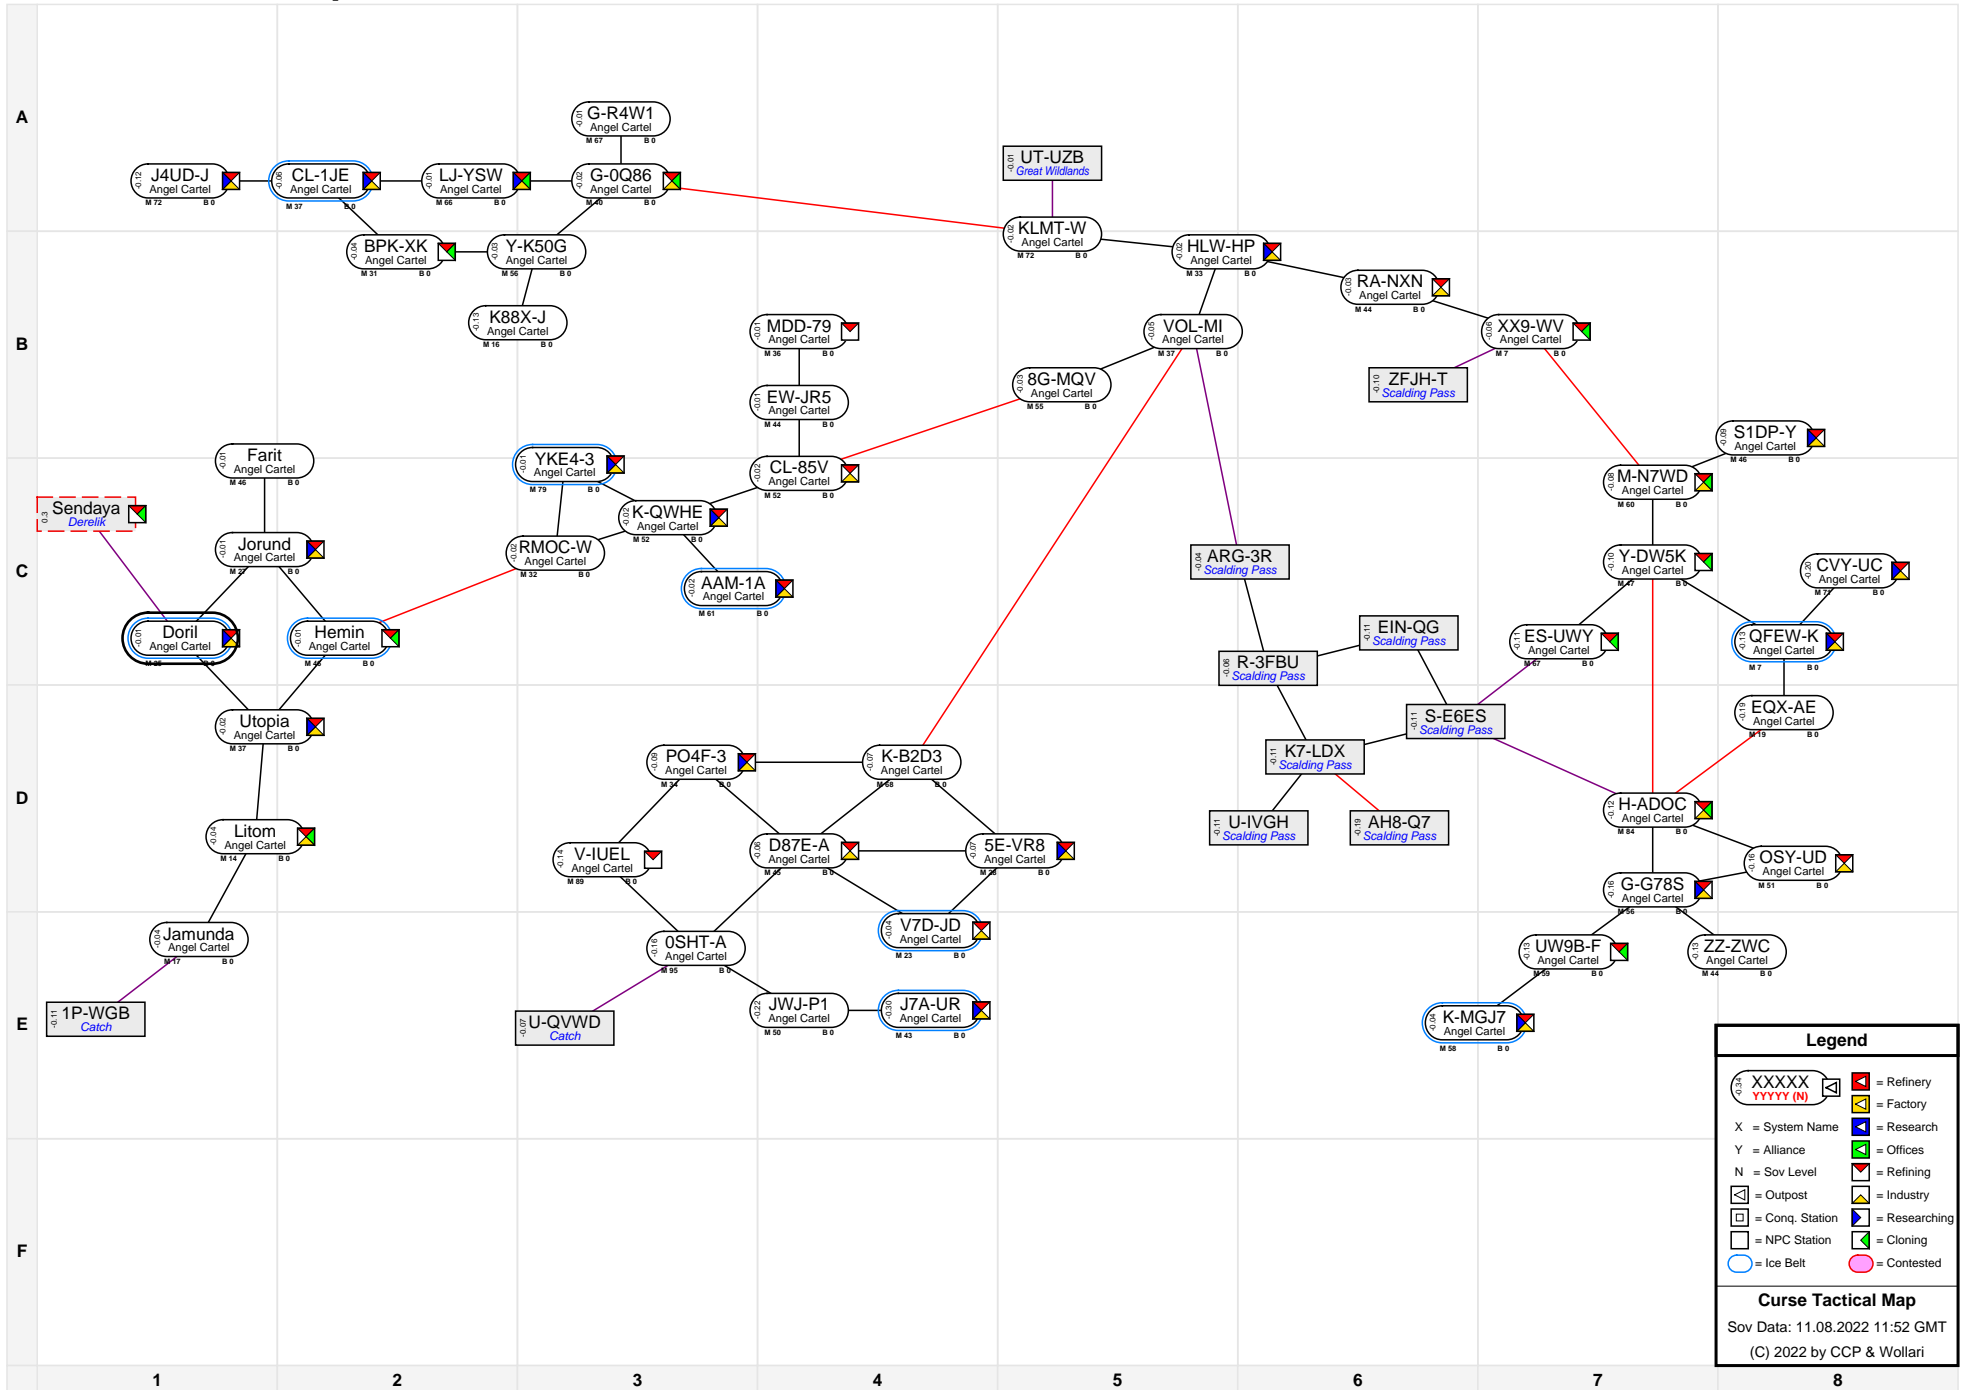

Curse Tactical Map

Legend	
X = System Name	
Y = Alliance	
N = Sov Level	

Curse Tactical Map
 Sov Data: 11.08.2022 11:52 GMT
 (C) 2022 by CCP & Wollari