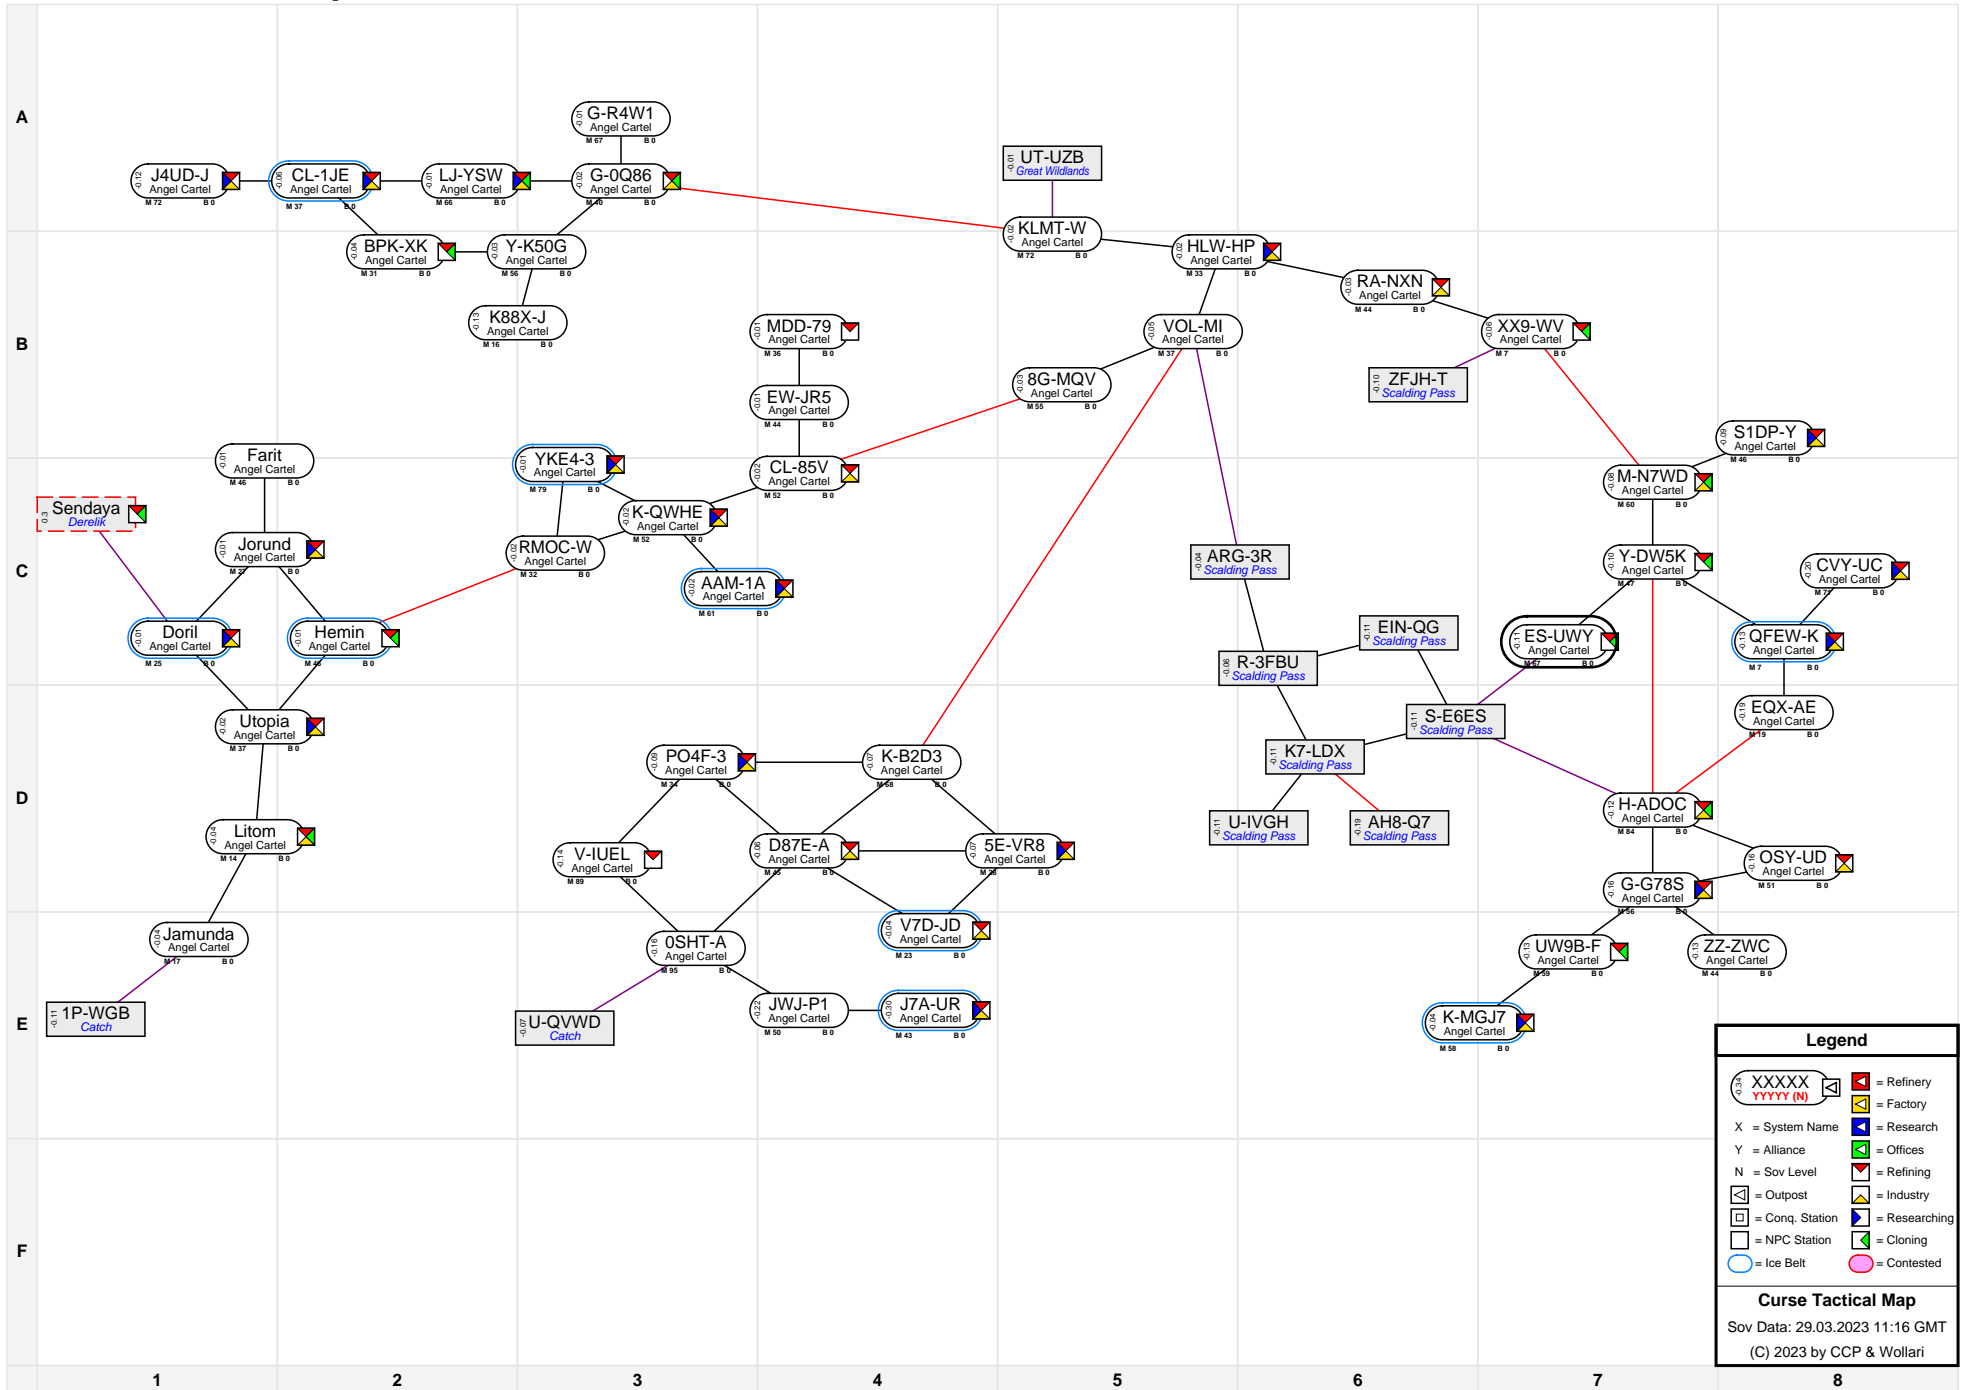

Curse Tactical Map

Legend

- XXXXX (M) YYYYY (N) = Station Icon
- [Red Square] = Refinery
- [Yellow Square] = Factory
- [Blue Square] = Research
- [Green Square] = Offices
- [Red Square with N] = Refining
- [Yellow Square with I] = Industry
- [Blue Square with R] = Researching
- [Green Square with C] = Cloning
- [Pink Circle] = Contested

Curse Tactical Map
 Sov Data: 29.03.2023 11:16 GMT
 (C) 2023 by CCP & Wollari