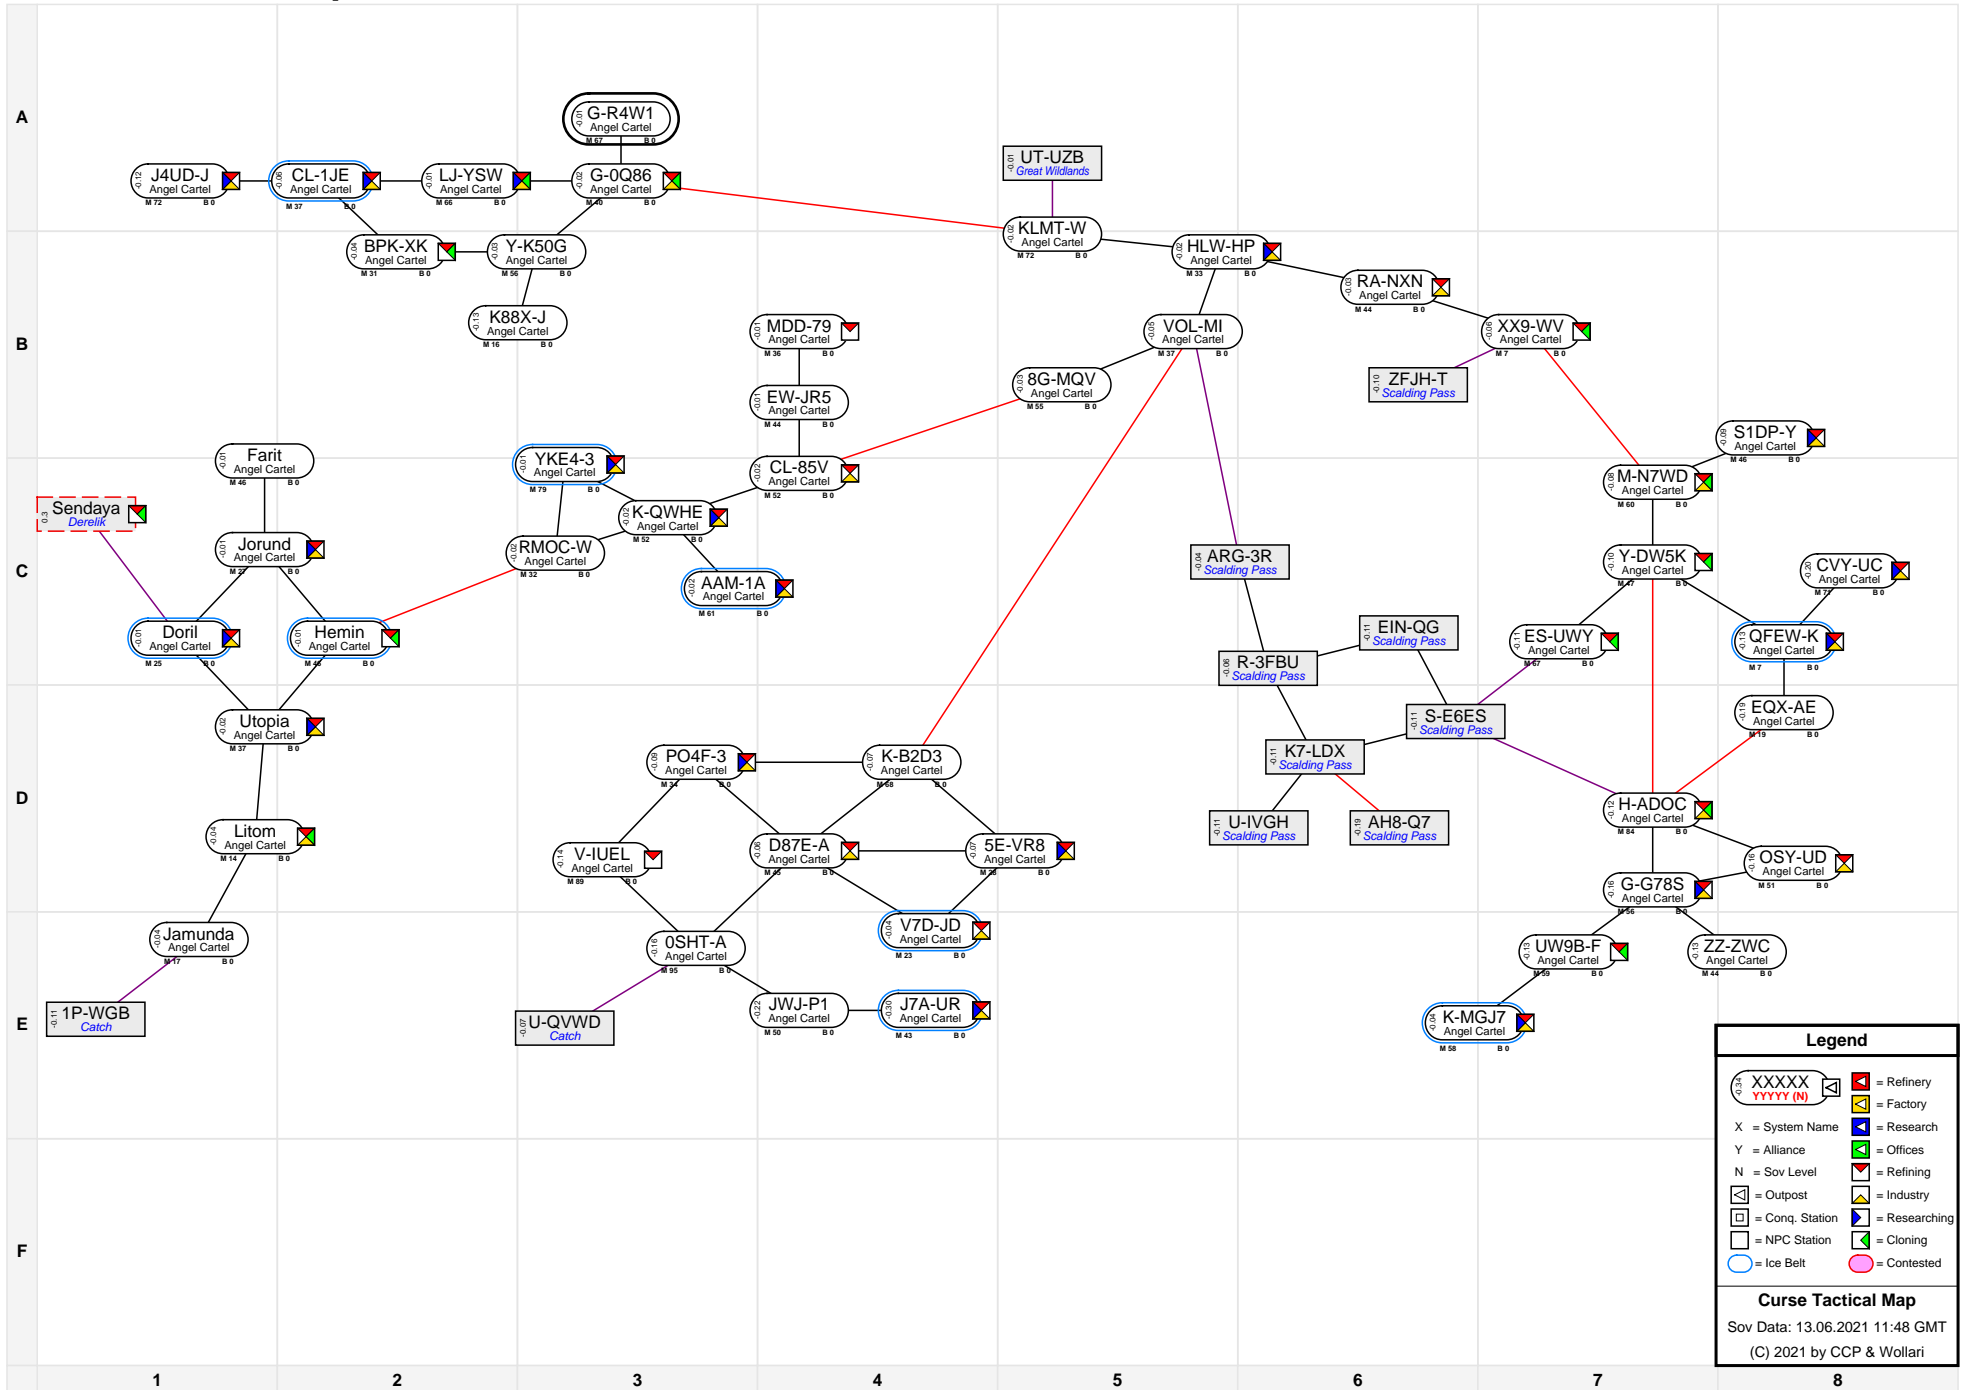

Curse Tactical Map

Legend

- XXXXX
YYYY (N) = Refinery
- XXXXX
YYYY (I) = Factory
- X = System Name
- Y = Alliance
- N = Sov Level
- [Icon] = Outpost
- [Icon] = Conq. Station
- [Icon] = NPC Station
- [Icon] = Researching
- [Icon] = Industry
- [Icon] = Research
- [Icon] = Offices
- [Icon] = Refining
- [Icon] = Cloning
- [Icon] = Contested

Curse Tactical Map
 Sov Data: 13.06.2021 11:48 GMT
 (C) 2021 by CCP & Wollari