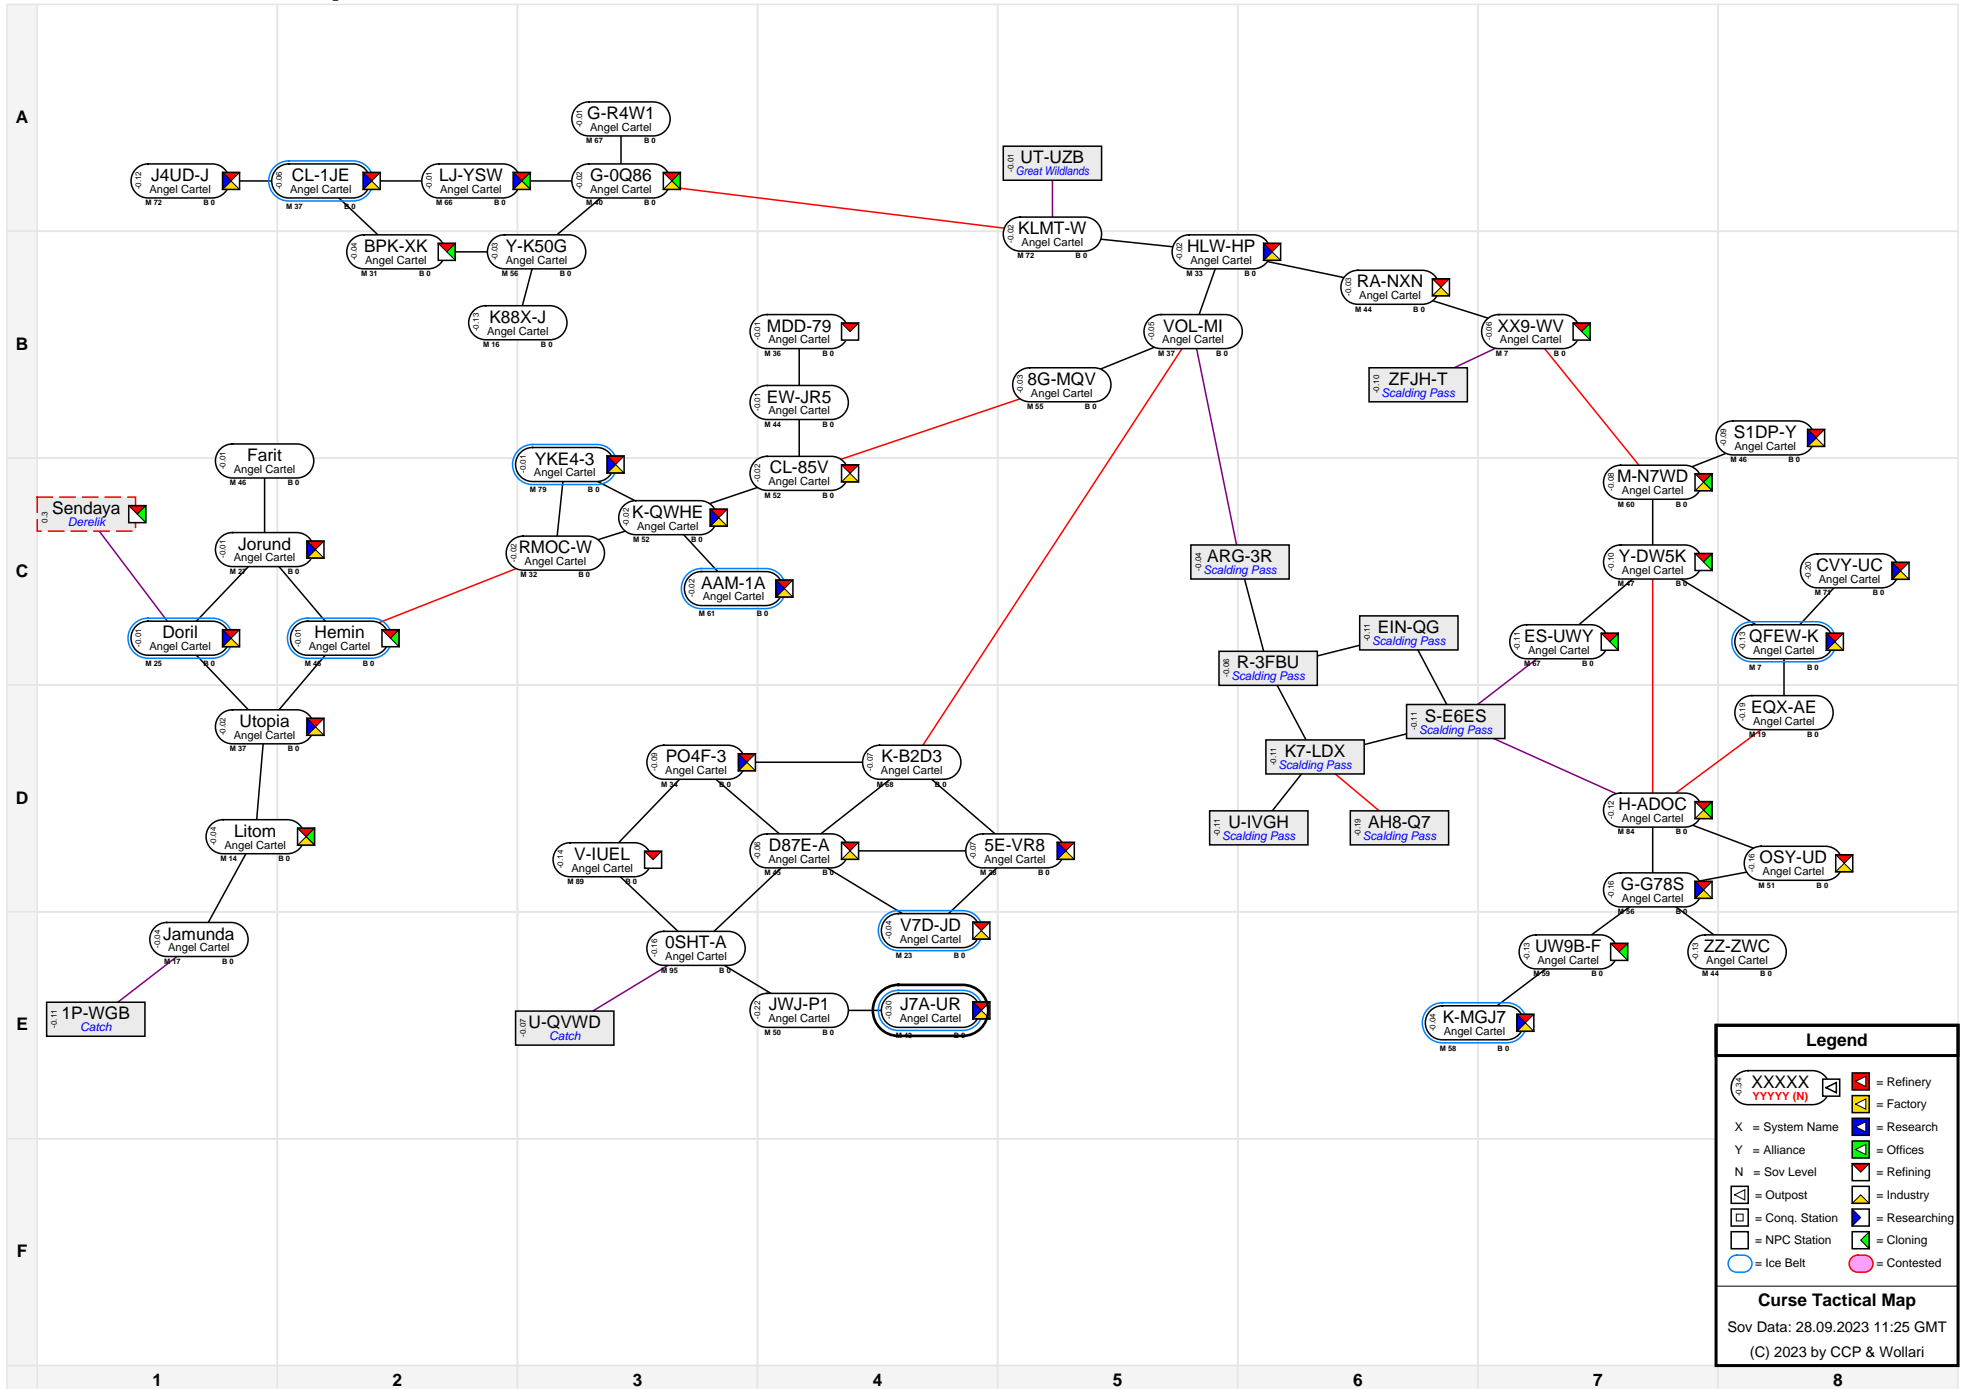

Curse Tactical Map

Legend	
	= Refinery
	= Factory
	= Research
	= Offices
	= Refining
	= Industry
	= Researching
	= NPC Station
	= Cloning
	= Contested

Curse Tactical Map
 Sov Data: 28.09.2023 11:25 GMT
 (C) 2023 by CCP & Wollari