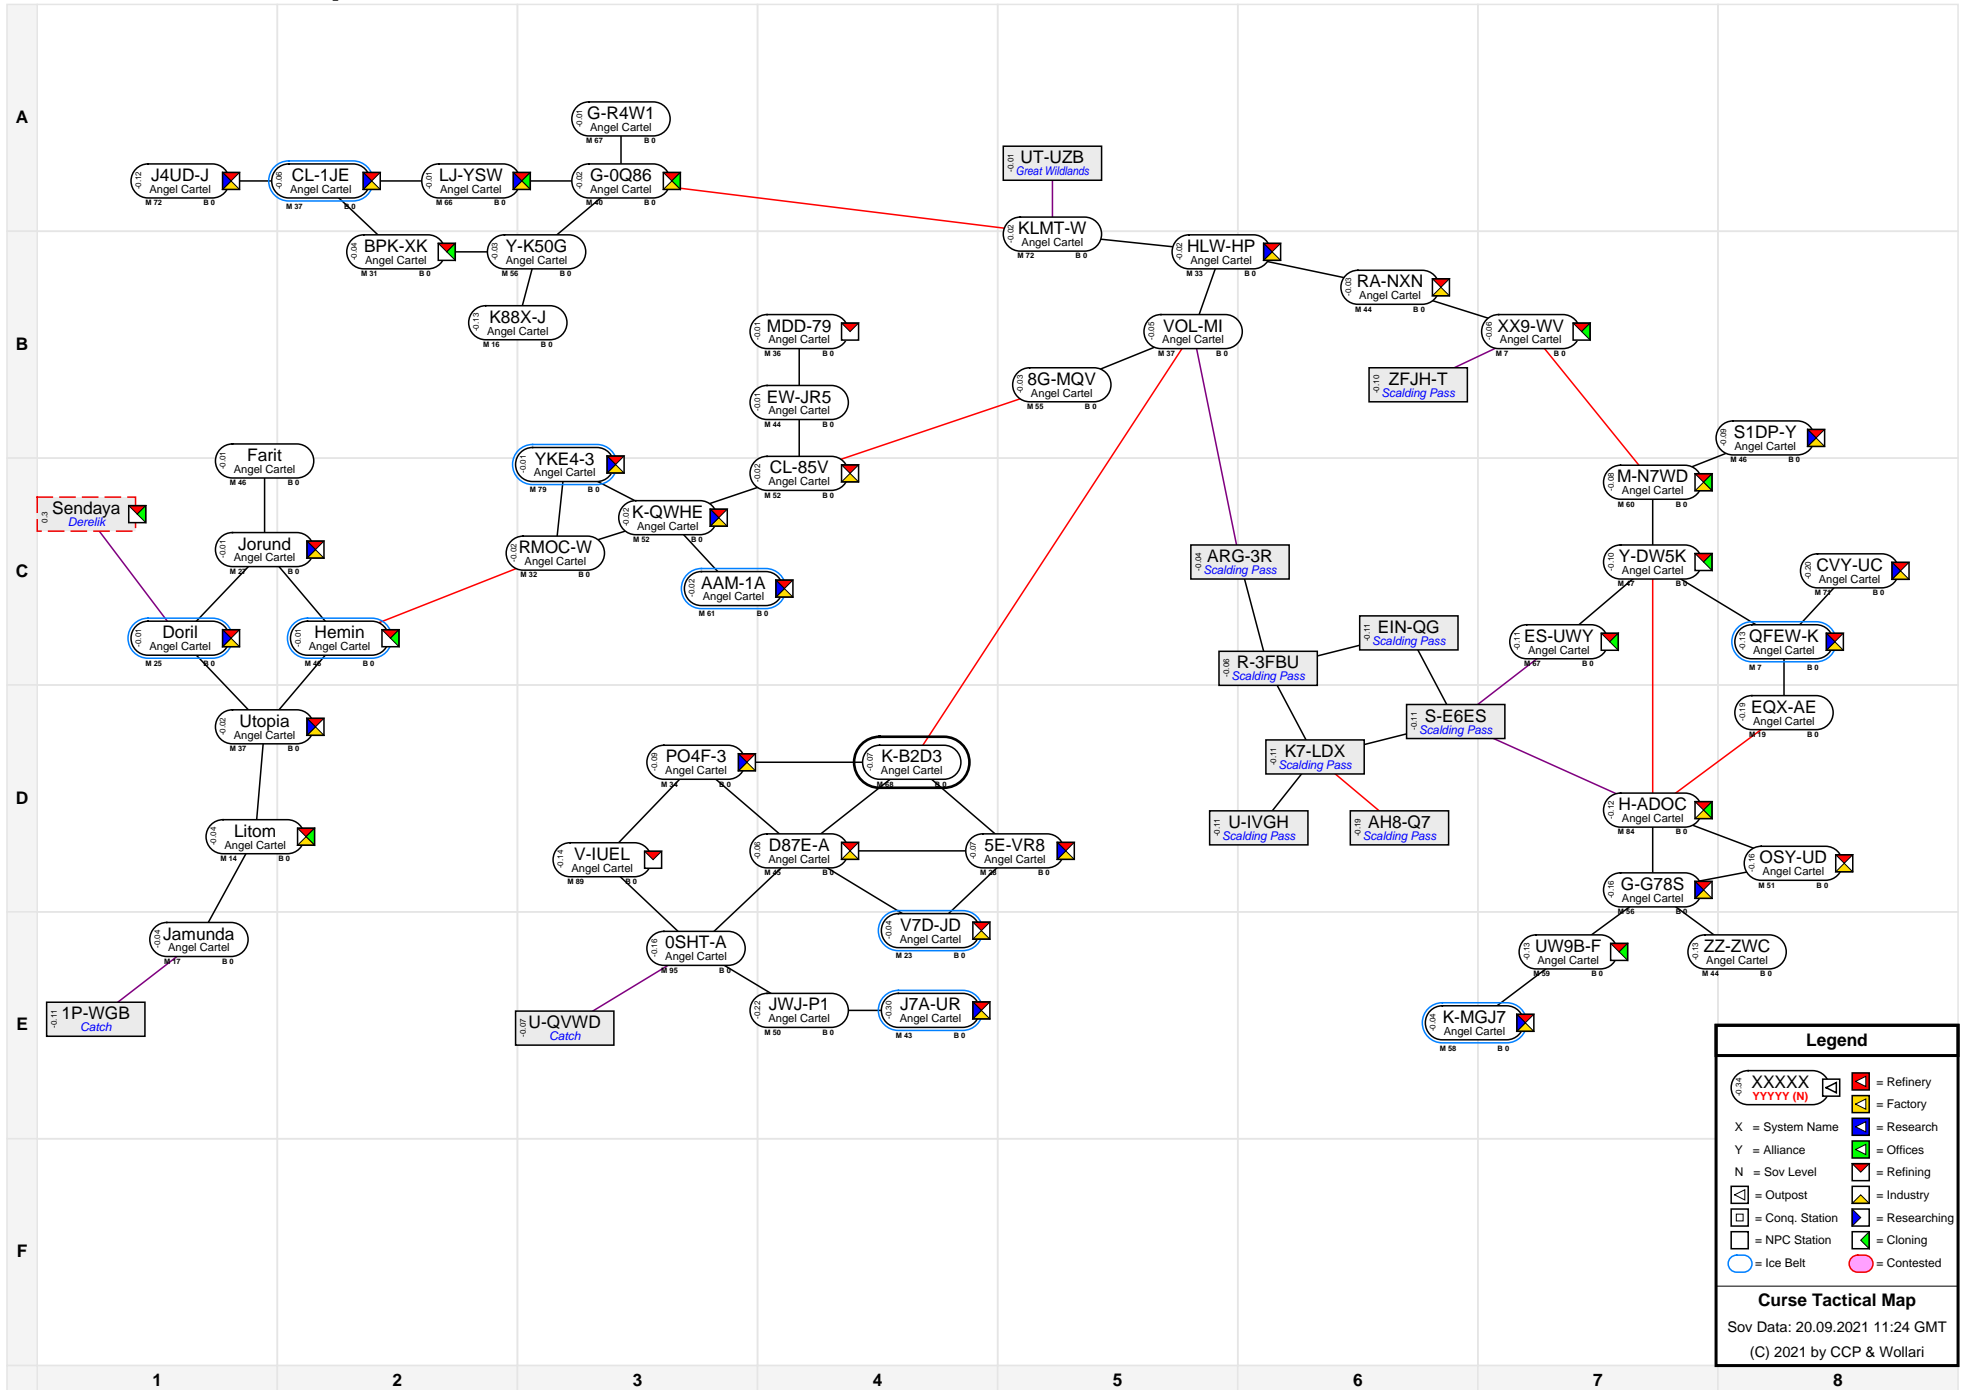

Curse Tactical Map

Legend	
	= Refinery
	= Factory
X	= System Name
Y	= Alliance
N	= Sov Level
	= Outpost
	= Conq. Station
	= NPC Station
	= Ice Belt
	= Contested
	= Research
	= Offices
	= Refining
	= Industry
	= Researching
	= Cloning

Curse Tactical Map
 Sov Data: 20.09.2021 11:24 GMT
 (C) 2021 by CCP & Wollari