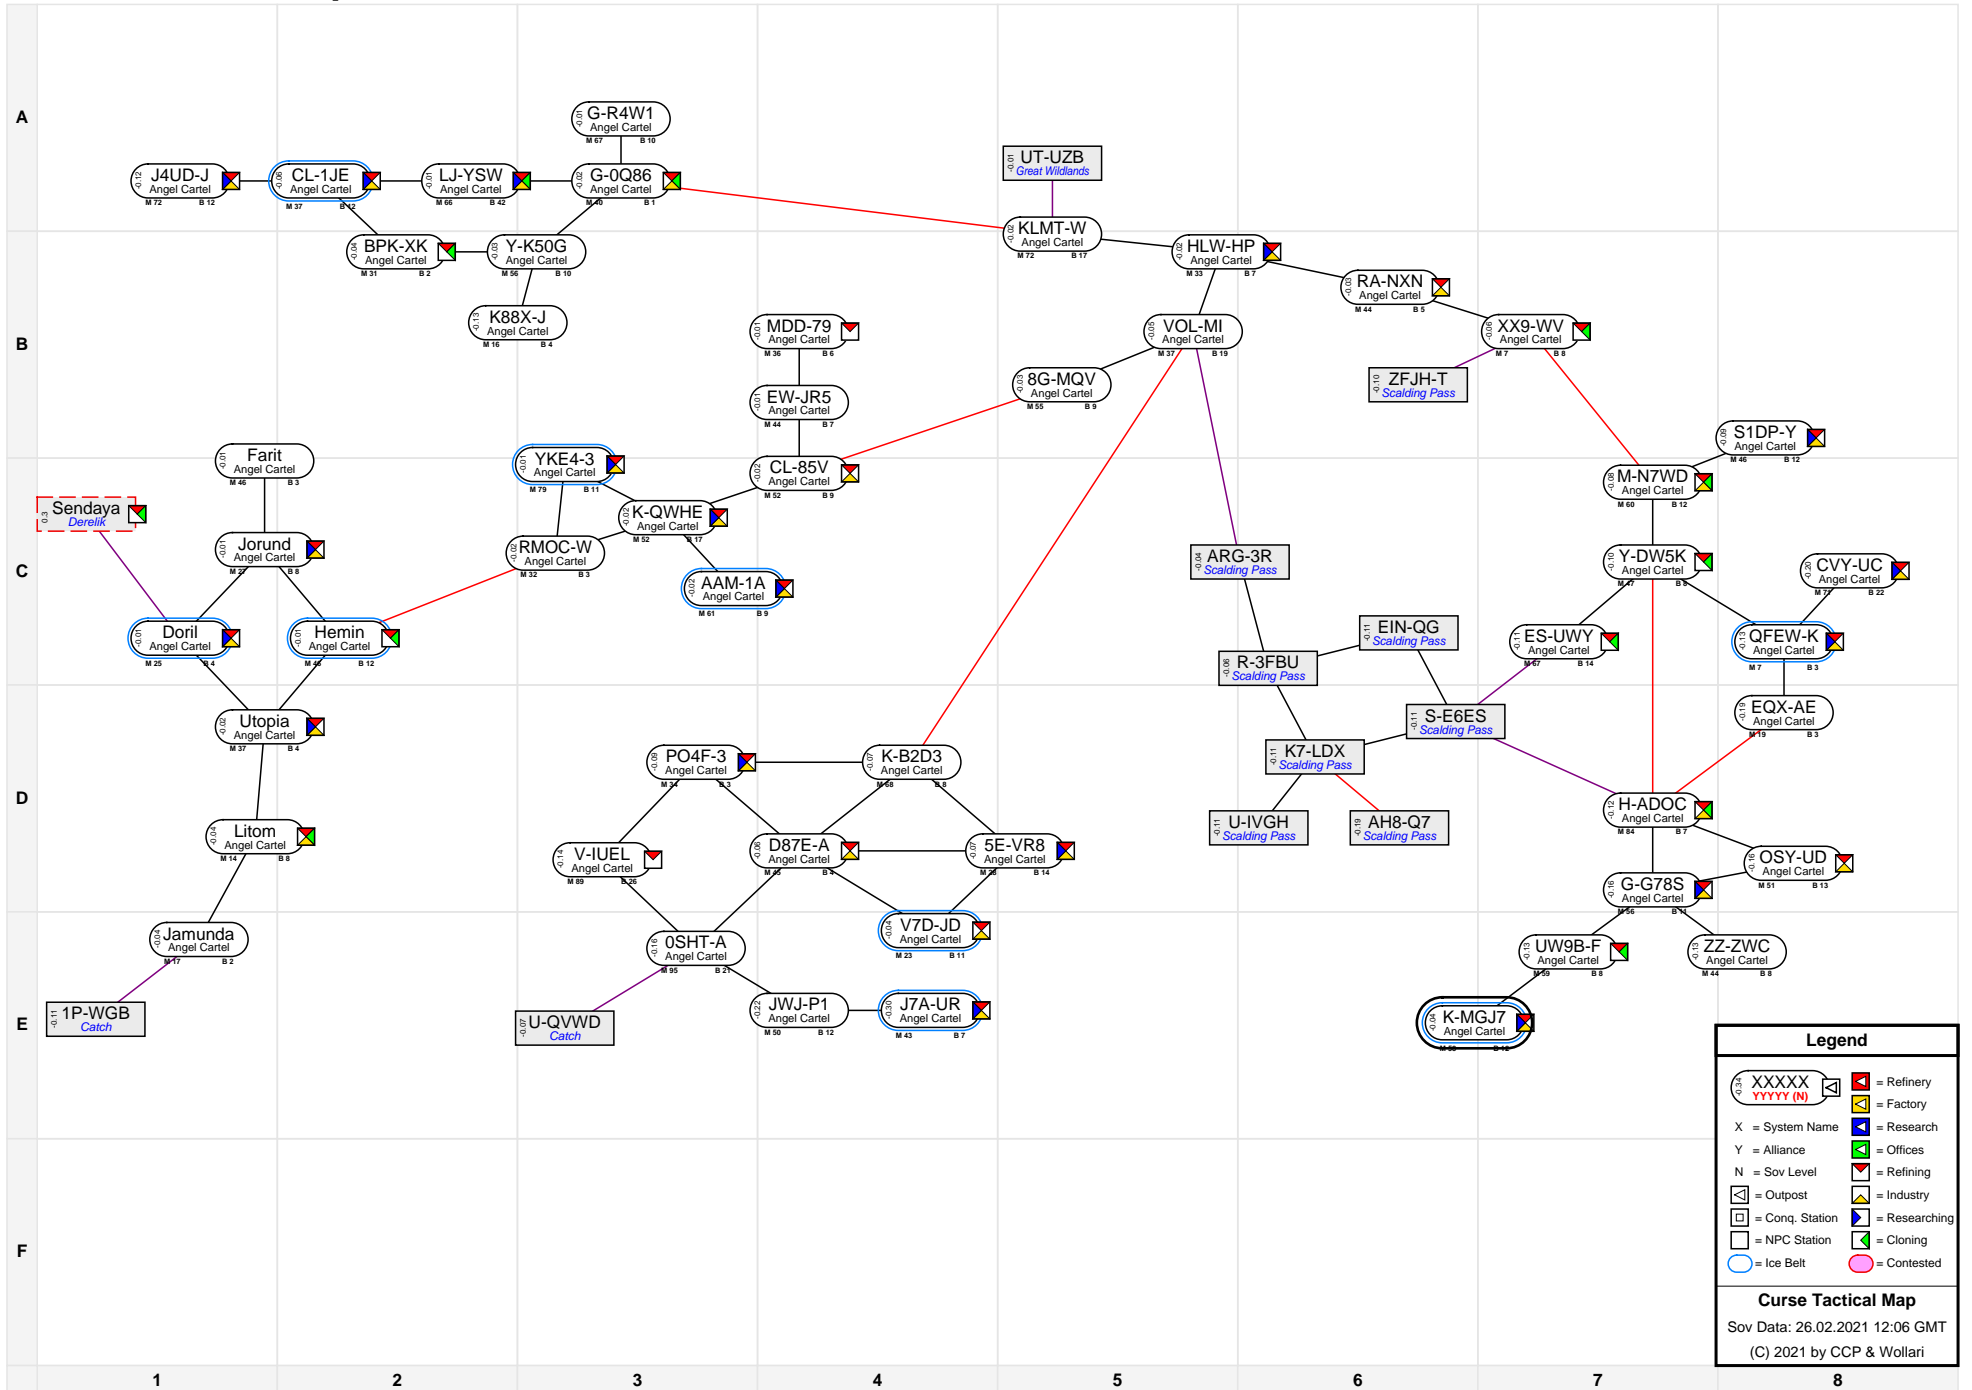

# Curse Tactical Map

Legend	
X = System Name	
Y = Alliance	
N = Sov Level	

**Curse Tactical Map**  
 Sov Data: 26.02.2021 12:06 GMT  
 (C) 2021 by CCP & Wollari