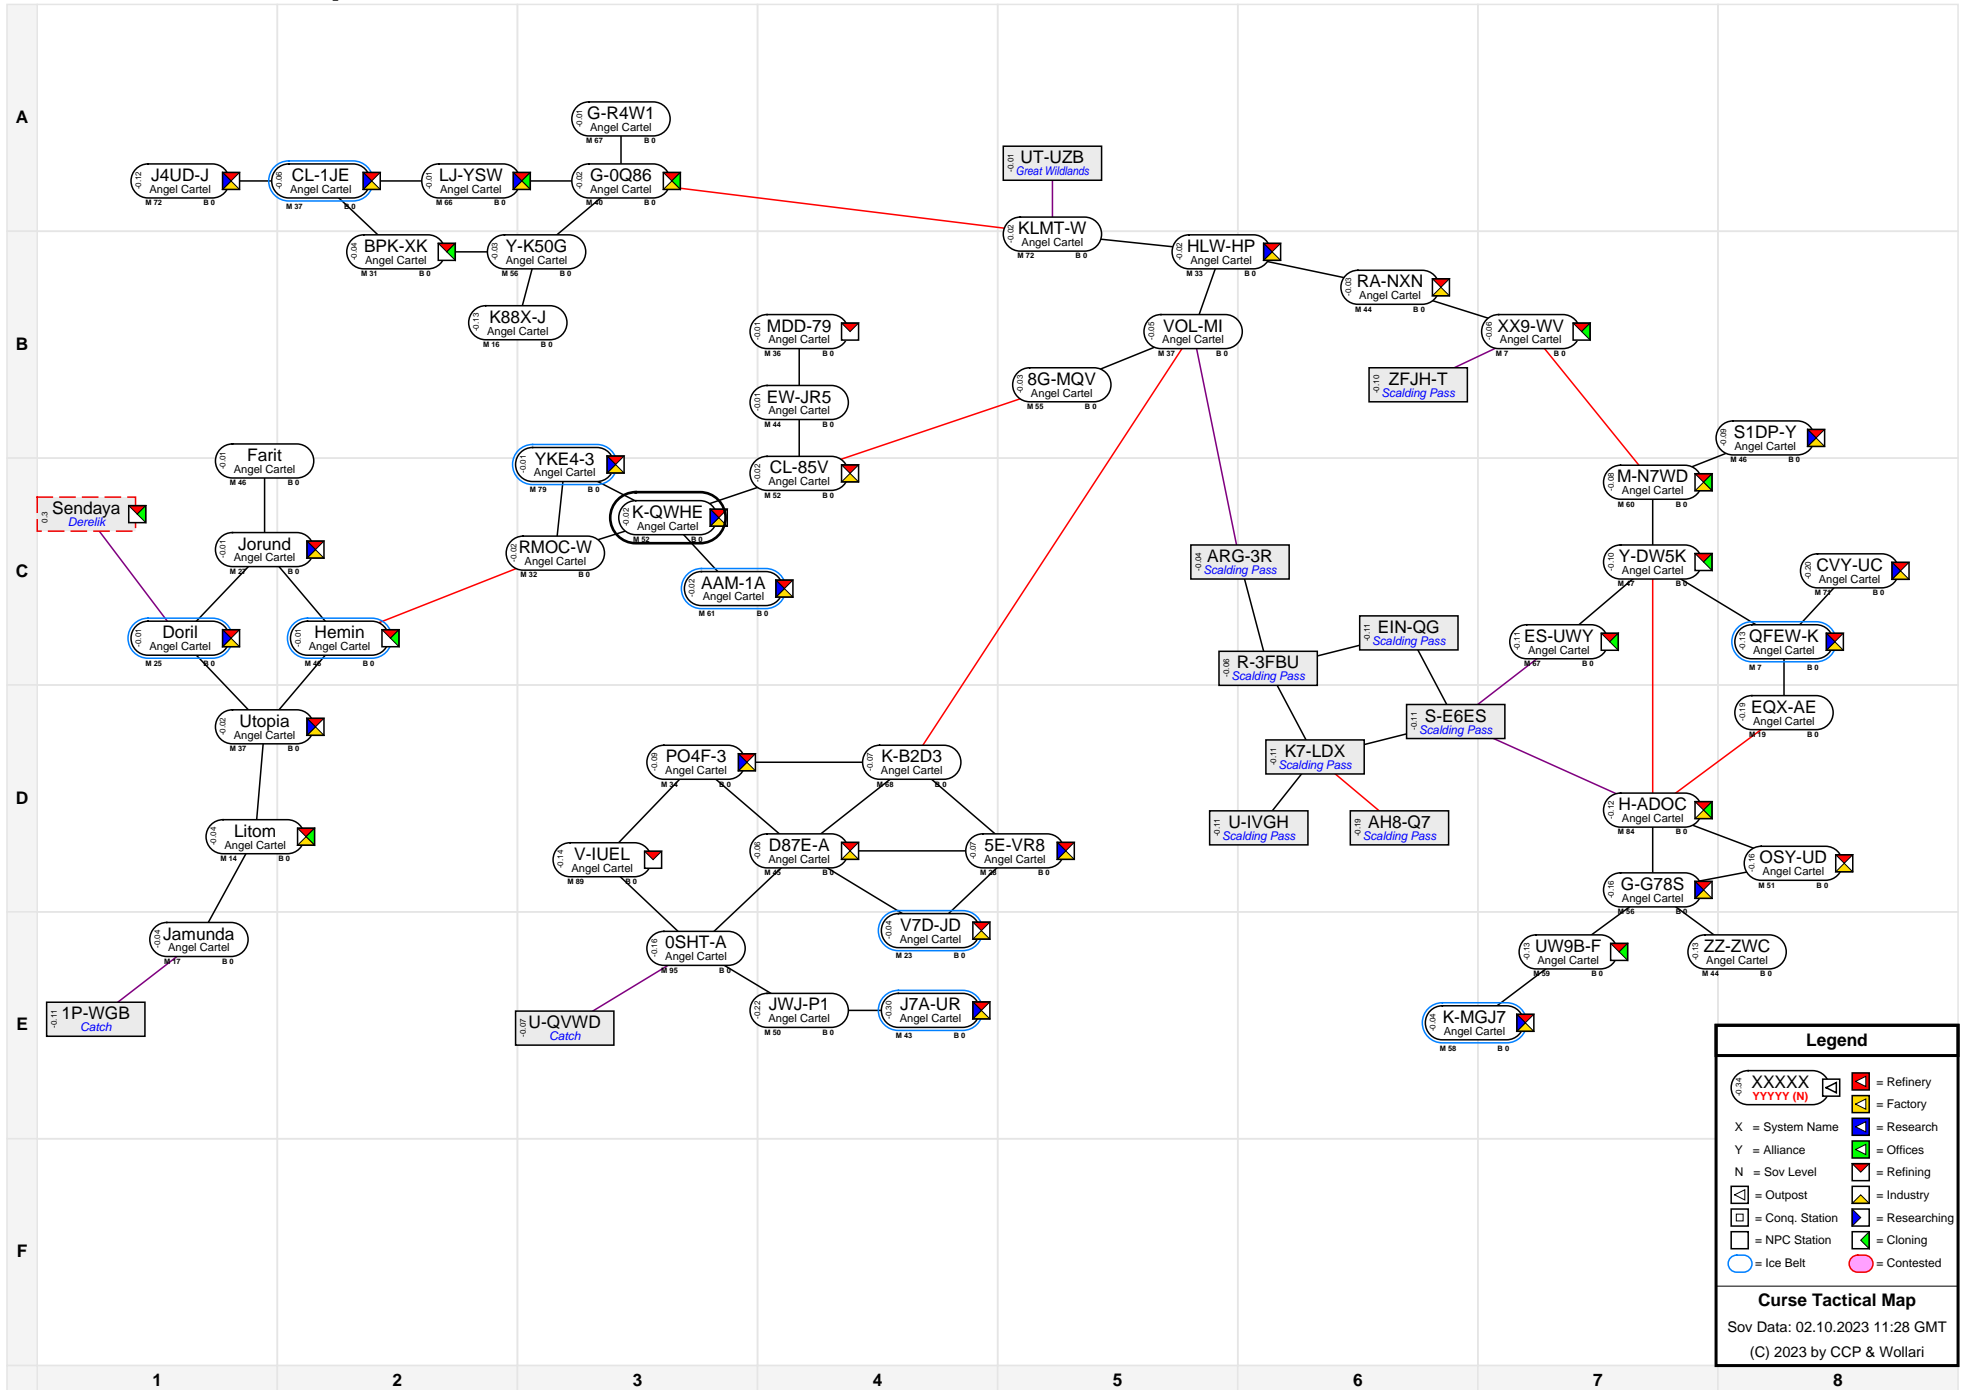

Curse Tactical Map

Legend	

Curse Tactical Map
 Sov Data: 02.10.2023 11:28 GMT
 (C) 2023 by CCP & Wollari