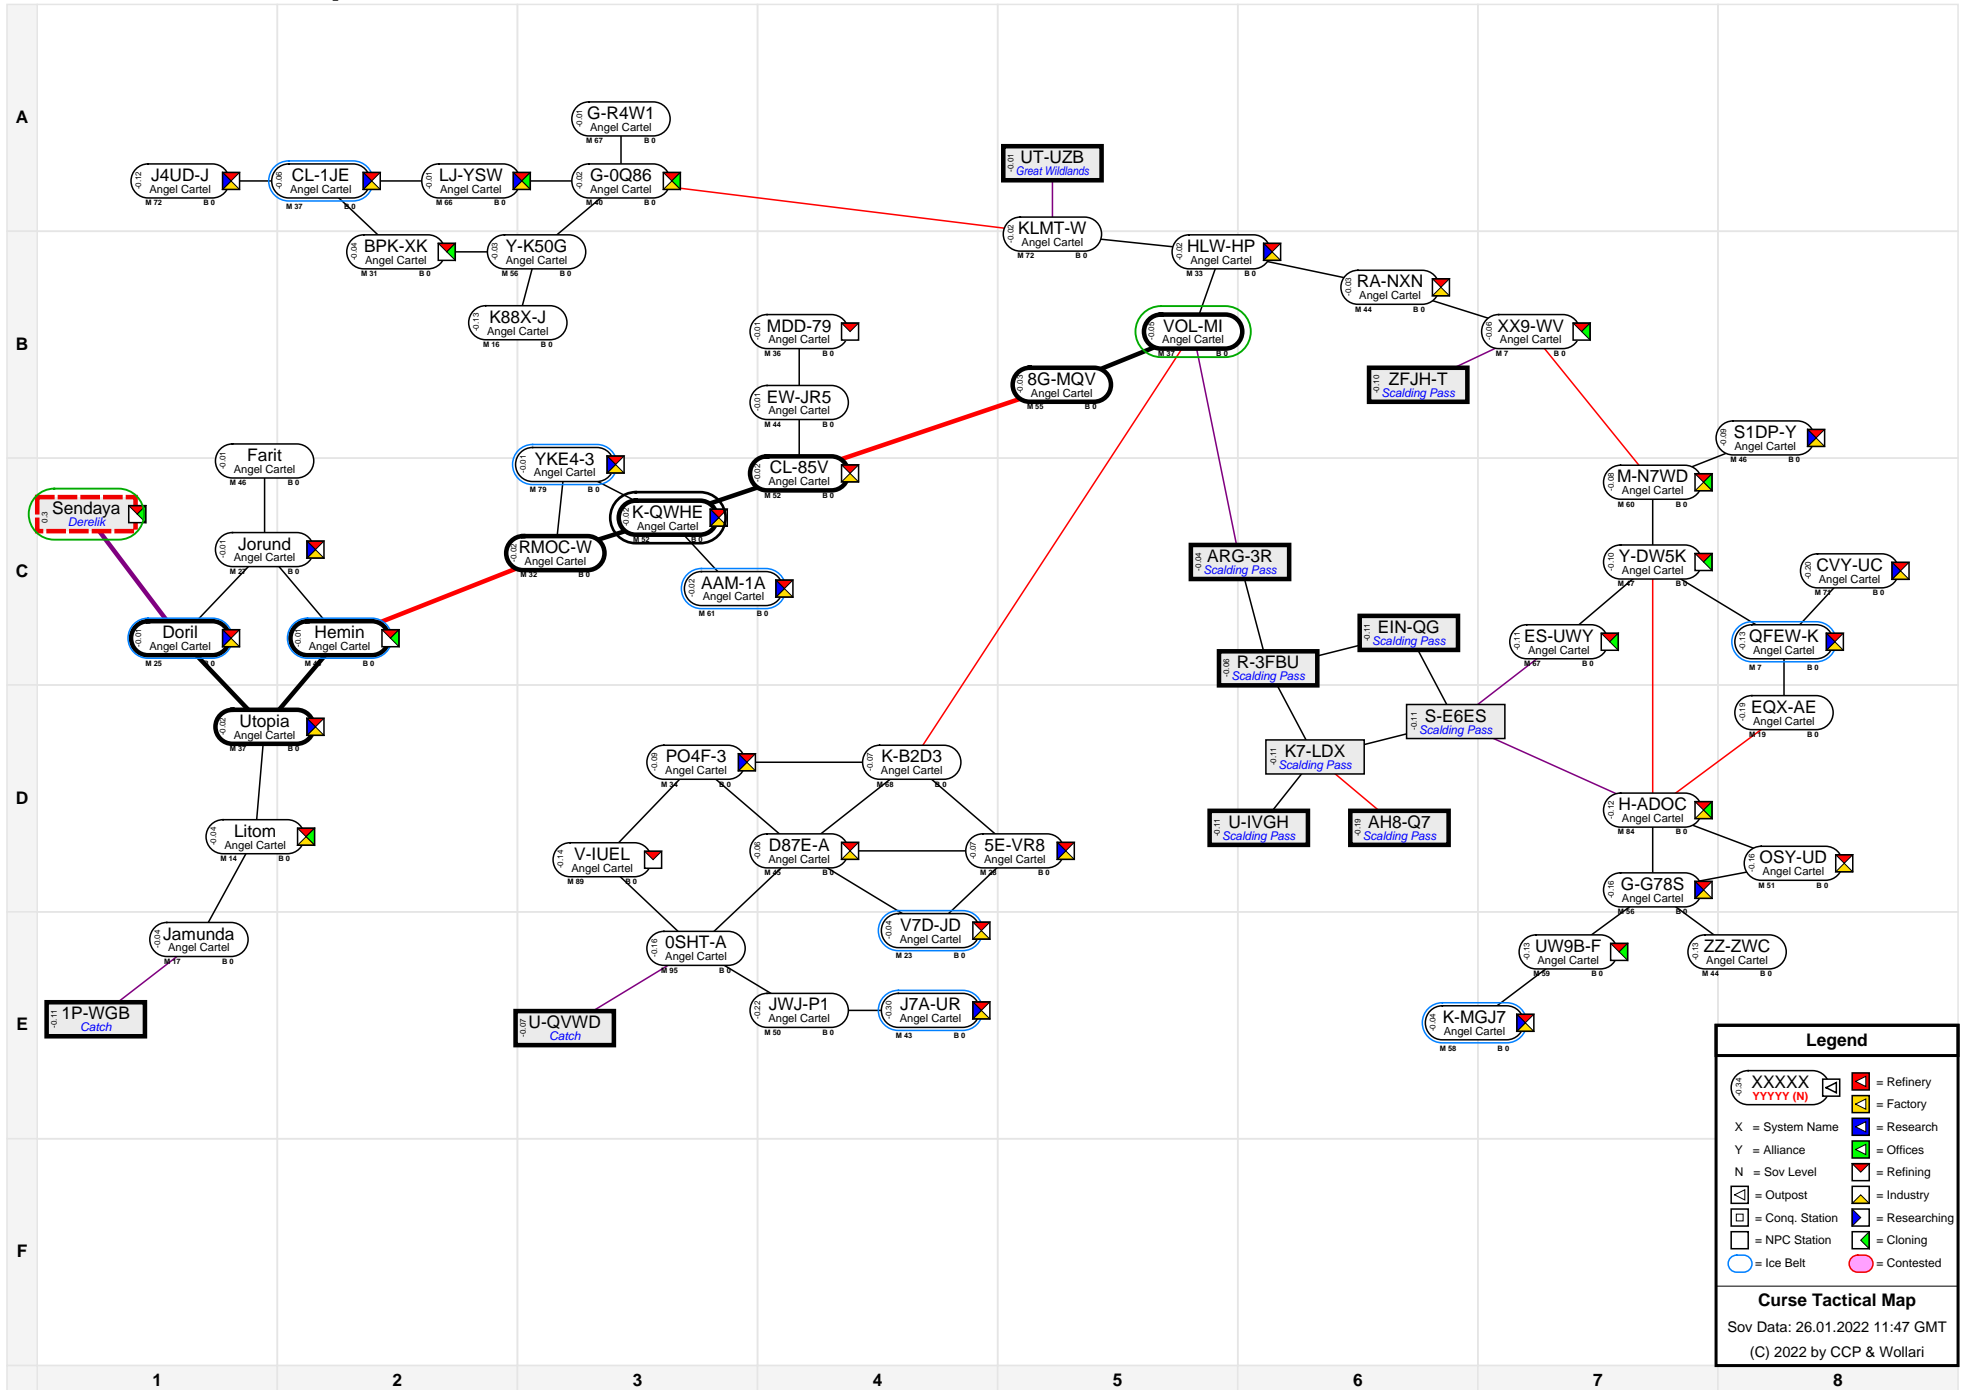

Curse Tactical Map

Legend	
	= Refinery
	= Factory
	= Research
	= Offices
	= Refining
	= Industry
	= Researching
	= Cloning
	= Contested

Curse Tactical Map
 Sov Data: 26.01.2022 11:47 GMT
 (C) 2022 by CCP & Wollari