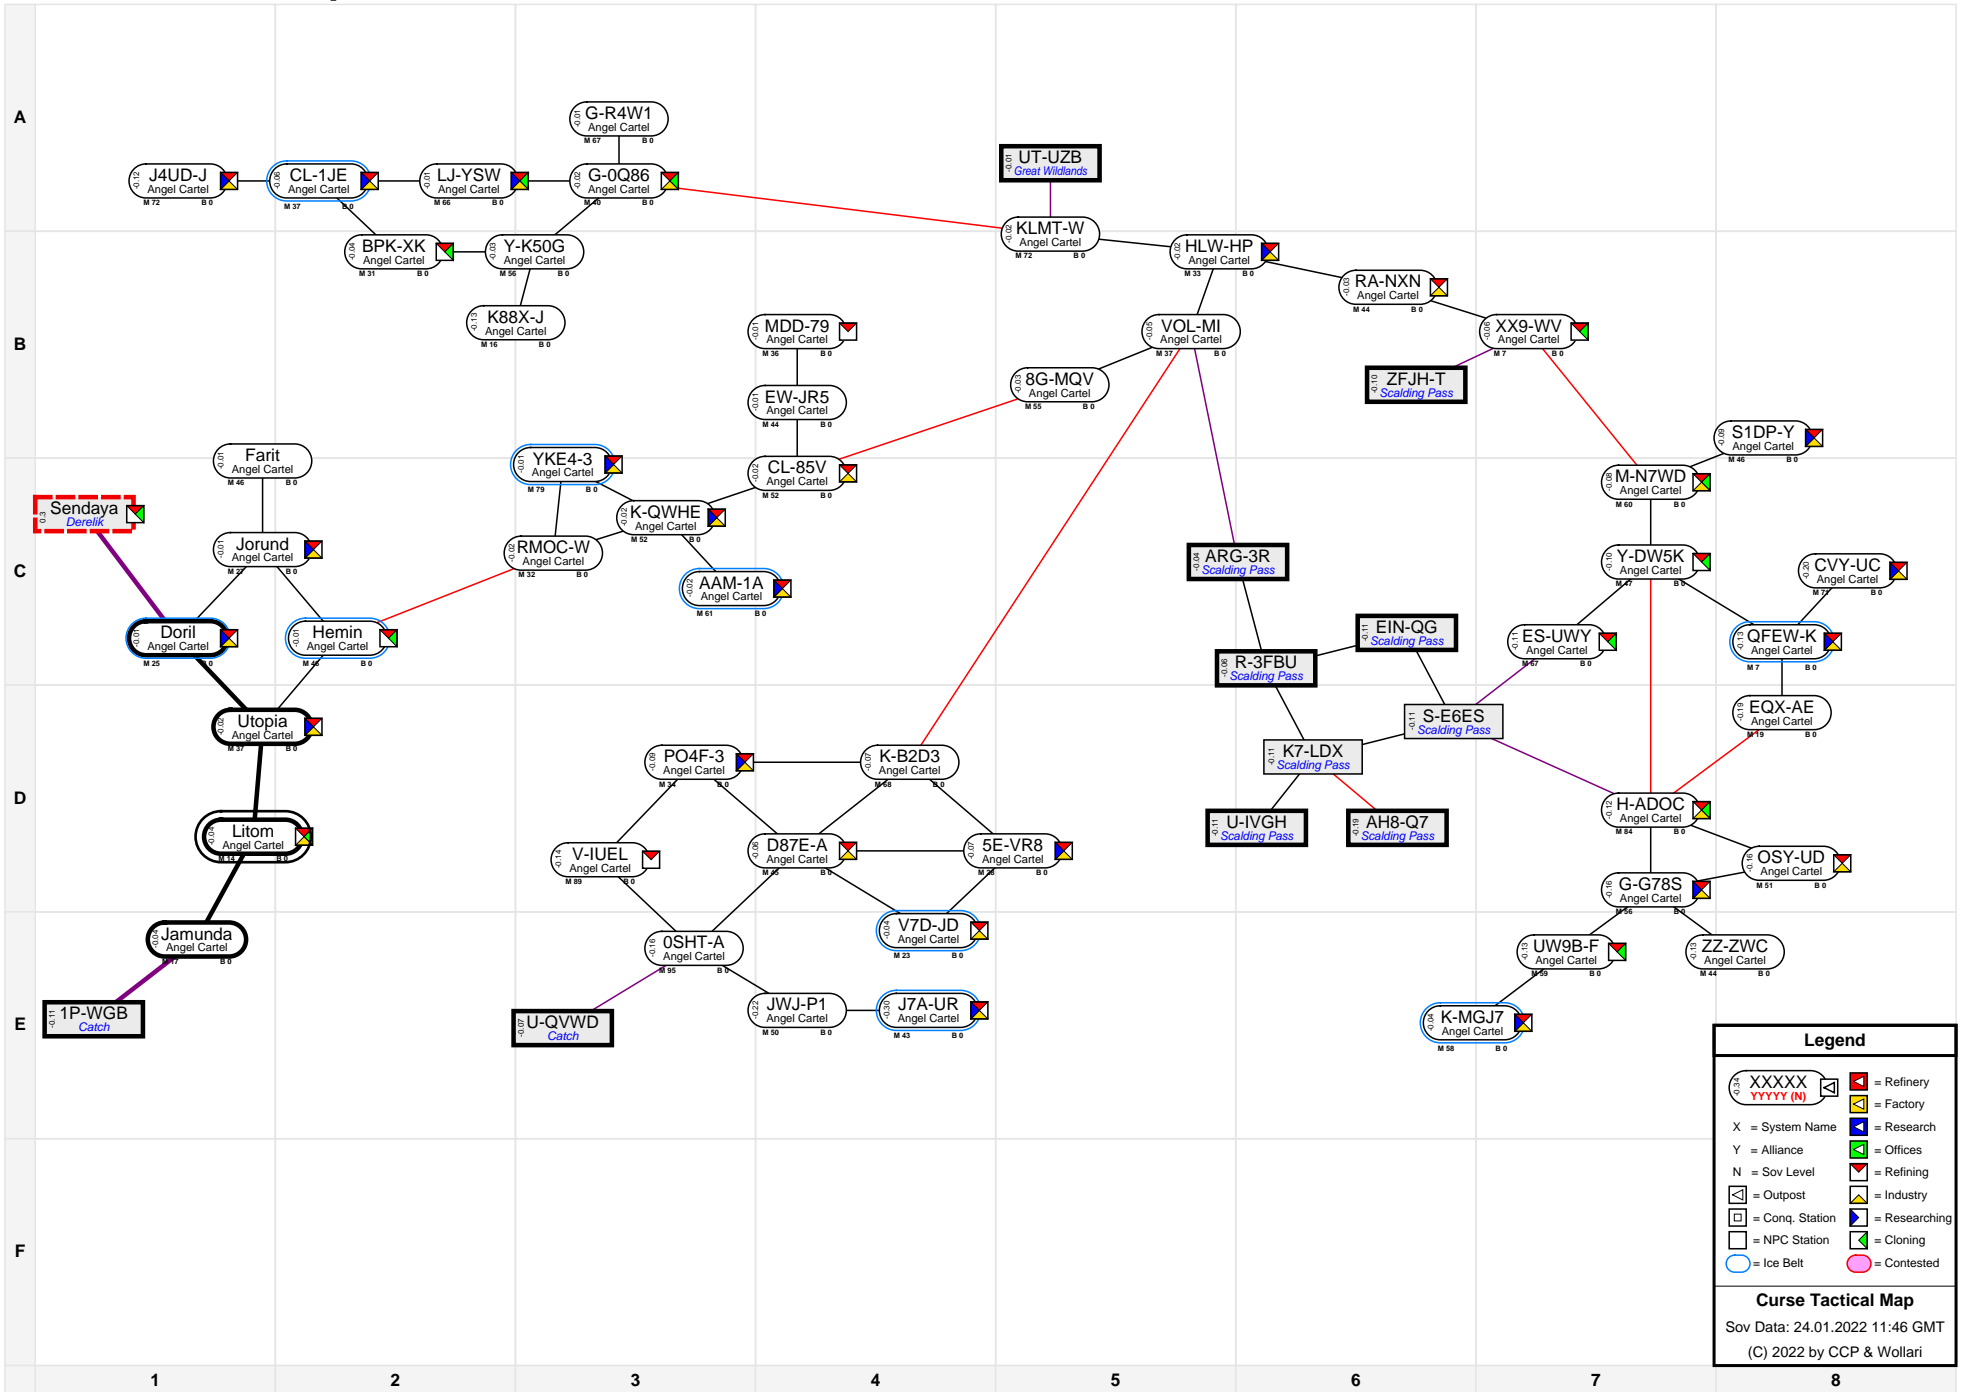

Curse Tactical Map

Legend

- XXXXX (with icons) = Refinery
- YYYYY (with icon) = Factory
- X = System Name
- Y = Alliance
- N = Sov Level
- (with icon) = Outpost
- (with icon) = Conq. Station
- (with icon) = NPC Station
- (with icon) = Research
- (with icon) = Offices
- (with icon) = Refining
- (with icon) = Industry
- (with icon) = Researching
- (with icon) = Cloning
- (with icon) = Contested

Curse Tactical Map
 Sov Data: 24.01.2022 11:46 GMT
 (C) 2022 by CCP & Wollari