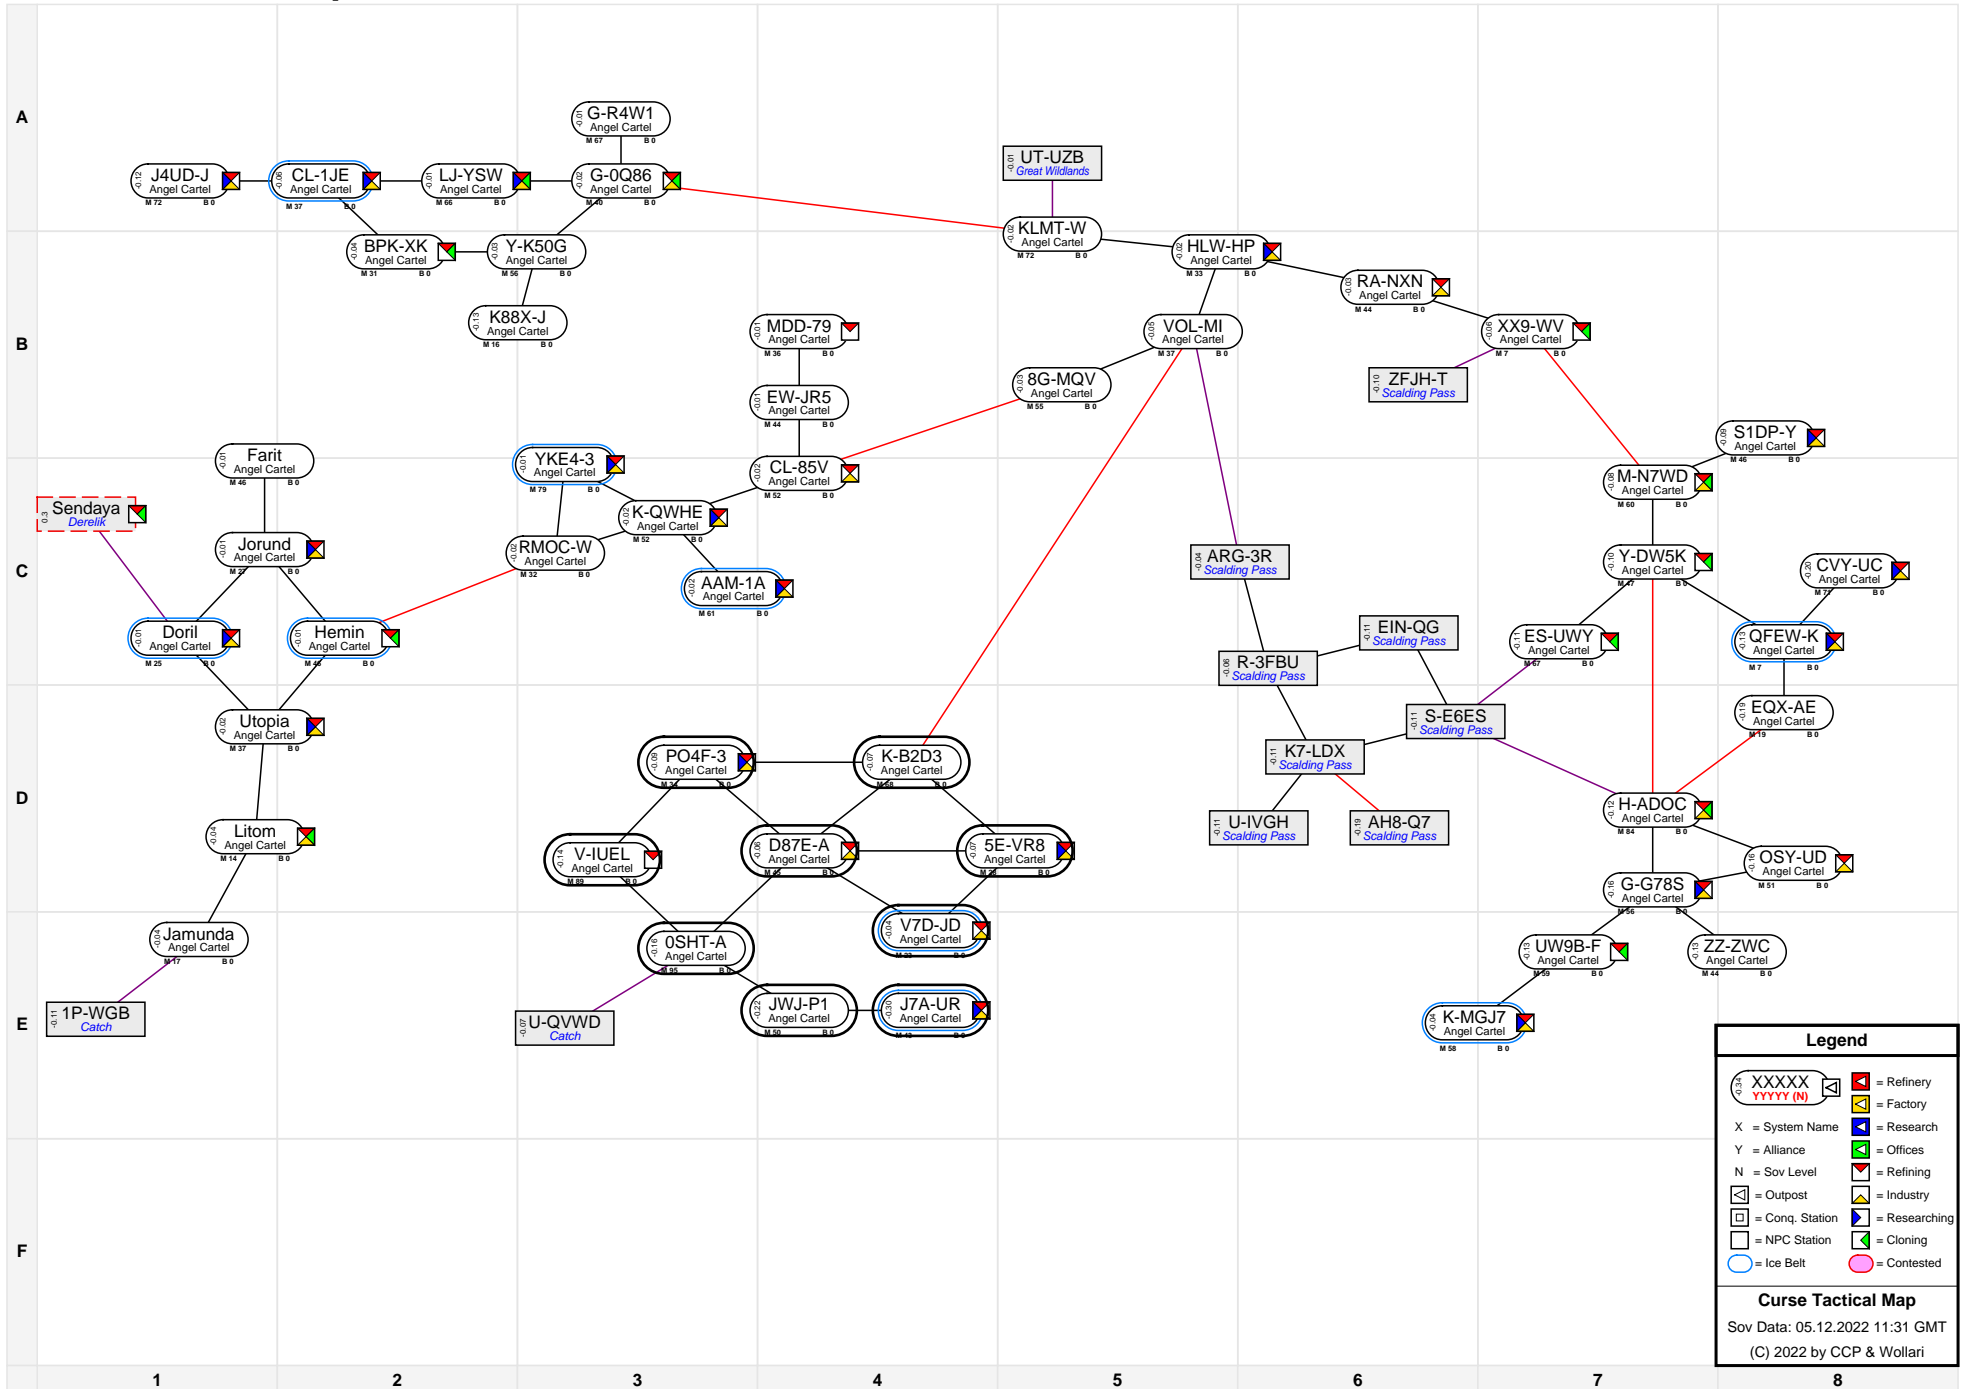

Curse Tactical Map

Legend	
	= Refinery
	= Factory
	= Research
	= Offices
	= Refining
	= Industry
	= Researching
	= Cloning

Curse Tactical Map
 Sov Data: 05.12.2022 11:31 GMT
 (C) 2022 by CCP & Wollari