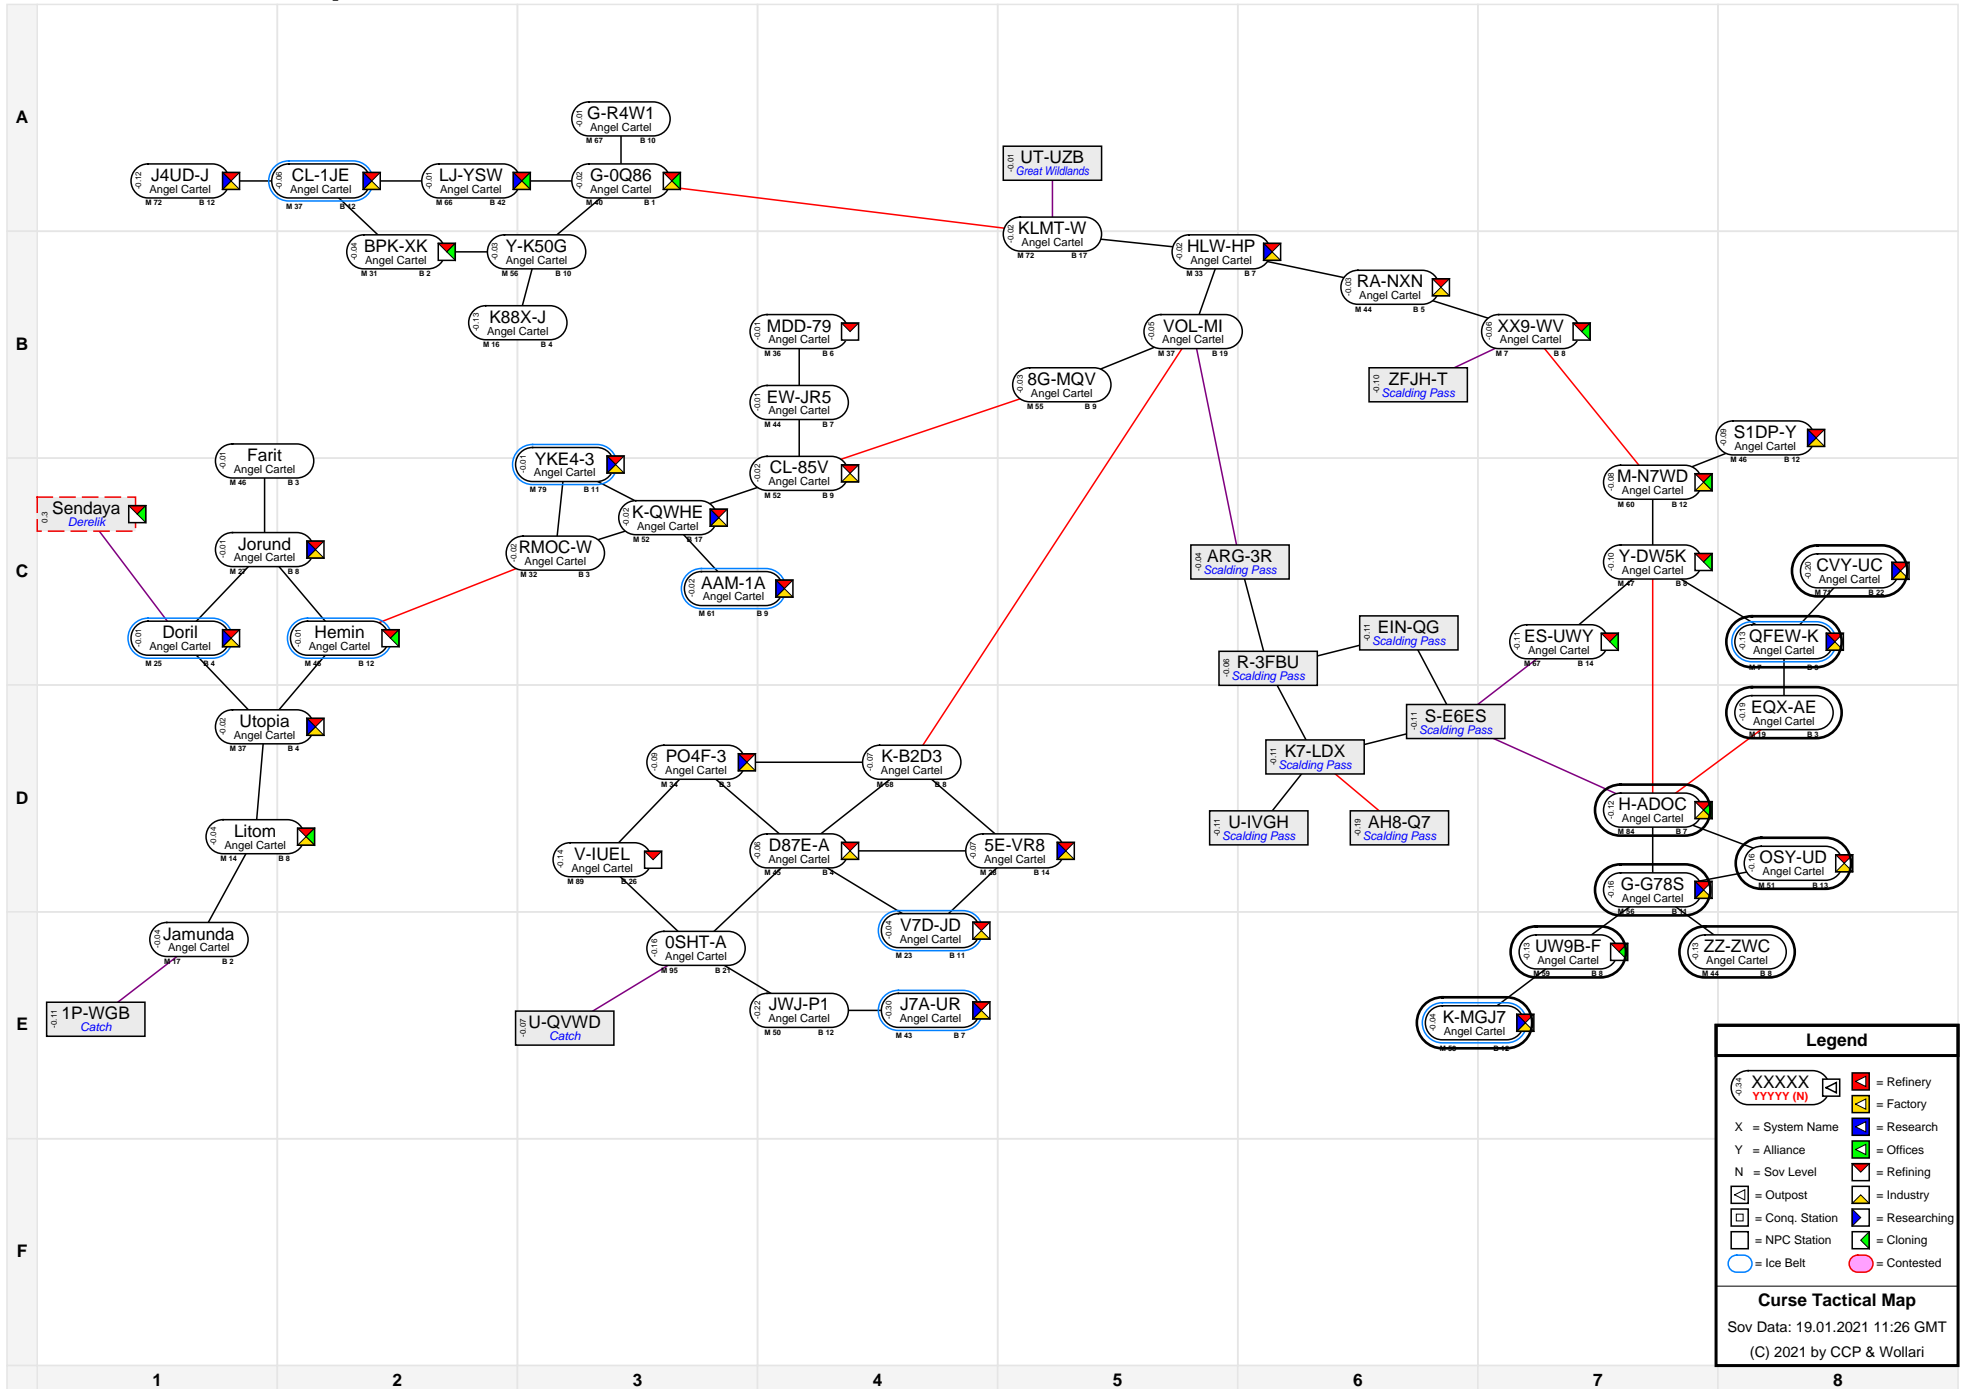

Curse Tactical Map

Legend	
X = System Name	
Y = Alliance	
N = Sov Level	

Curse Tactical Map
 Sov Data: 19.01.2021 11:26 GMT
 (C) 2021 by CCP & Wollari