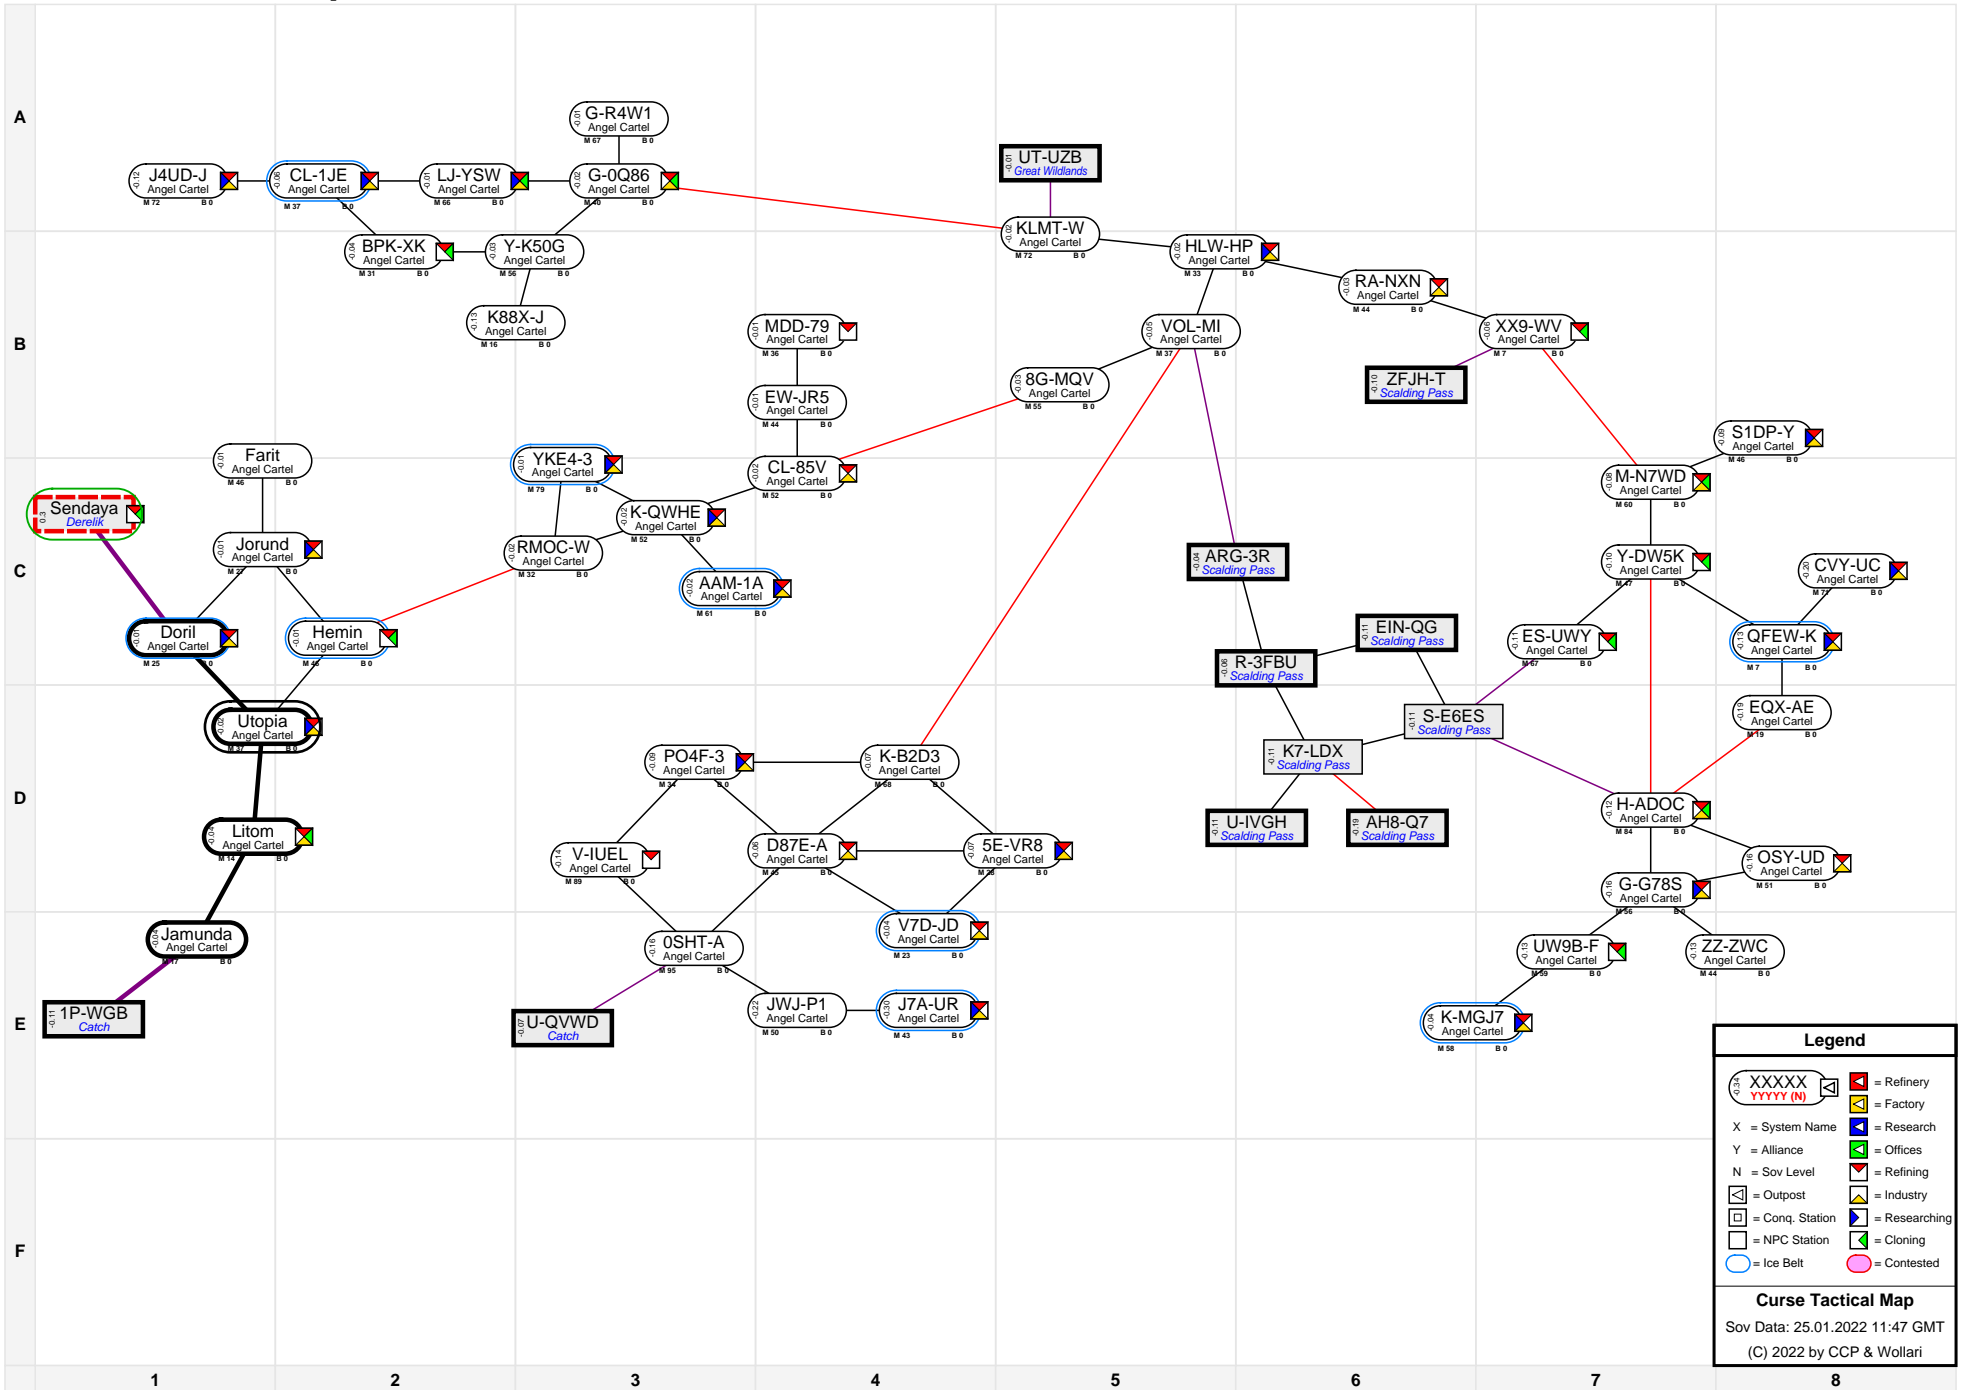

Curse Tactical Map

Legend	
	= Refinery
	= Factory
	= Research
	= Offices
	= Refining
	= Industry
	= Researching
	= Cloning
	= Contested

Curse Tactical Map
 Sov Data: 25.01.2022 11:47 GMT
 (C) 2022 by CCP & Wollari