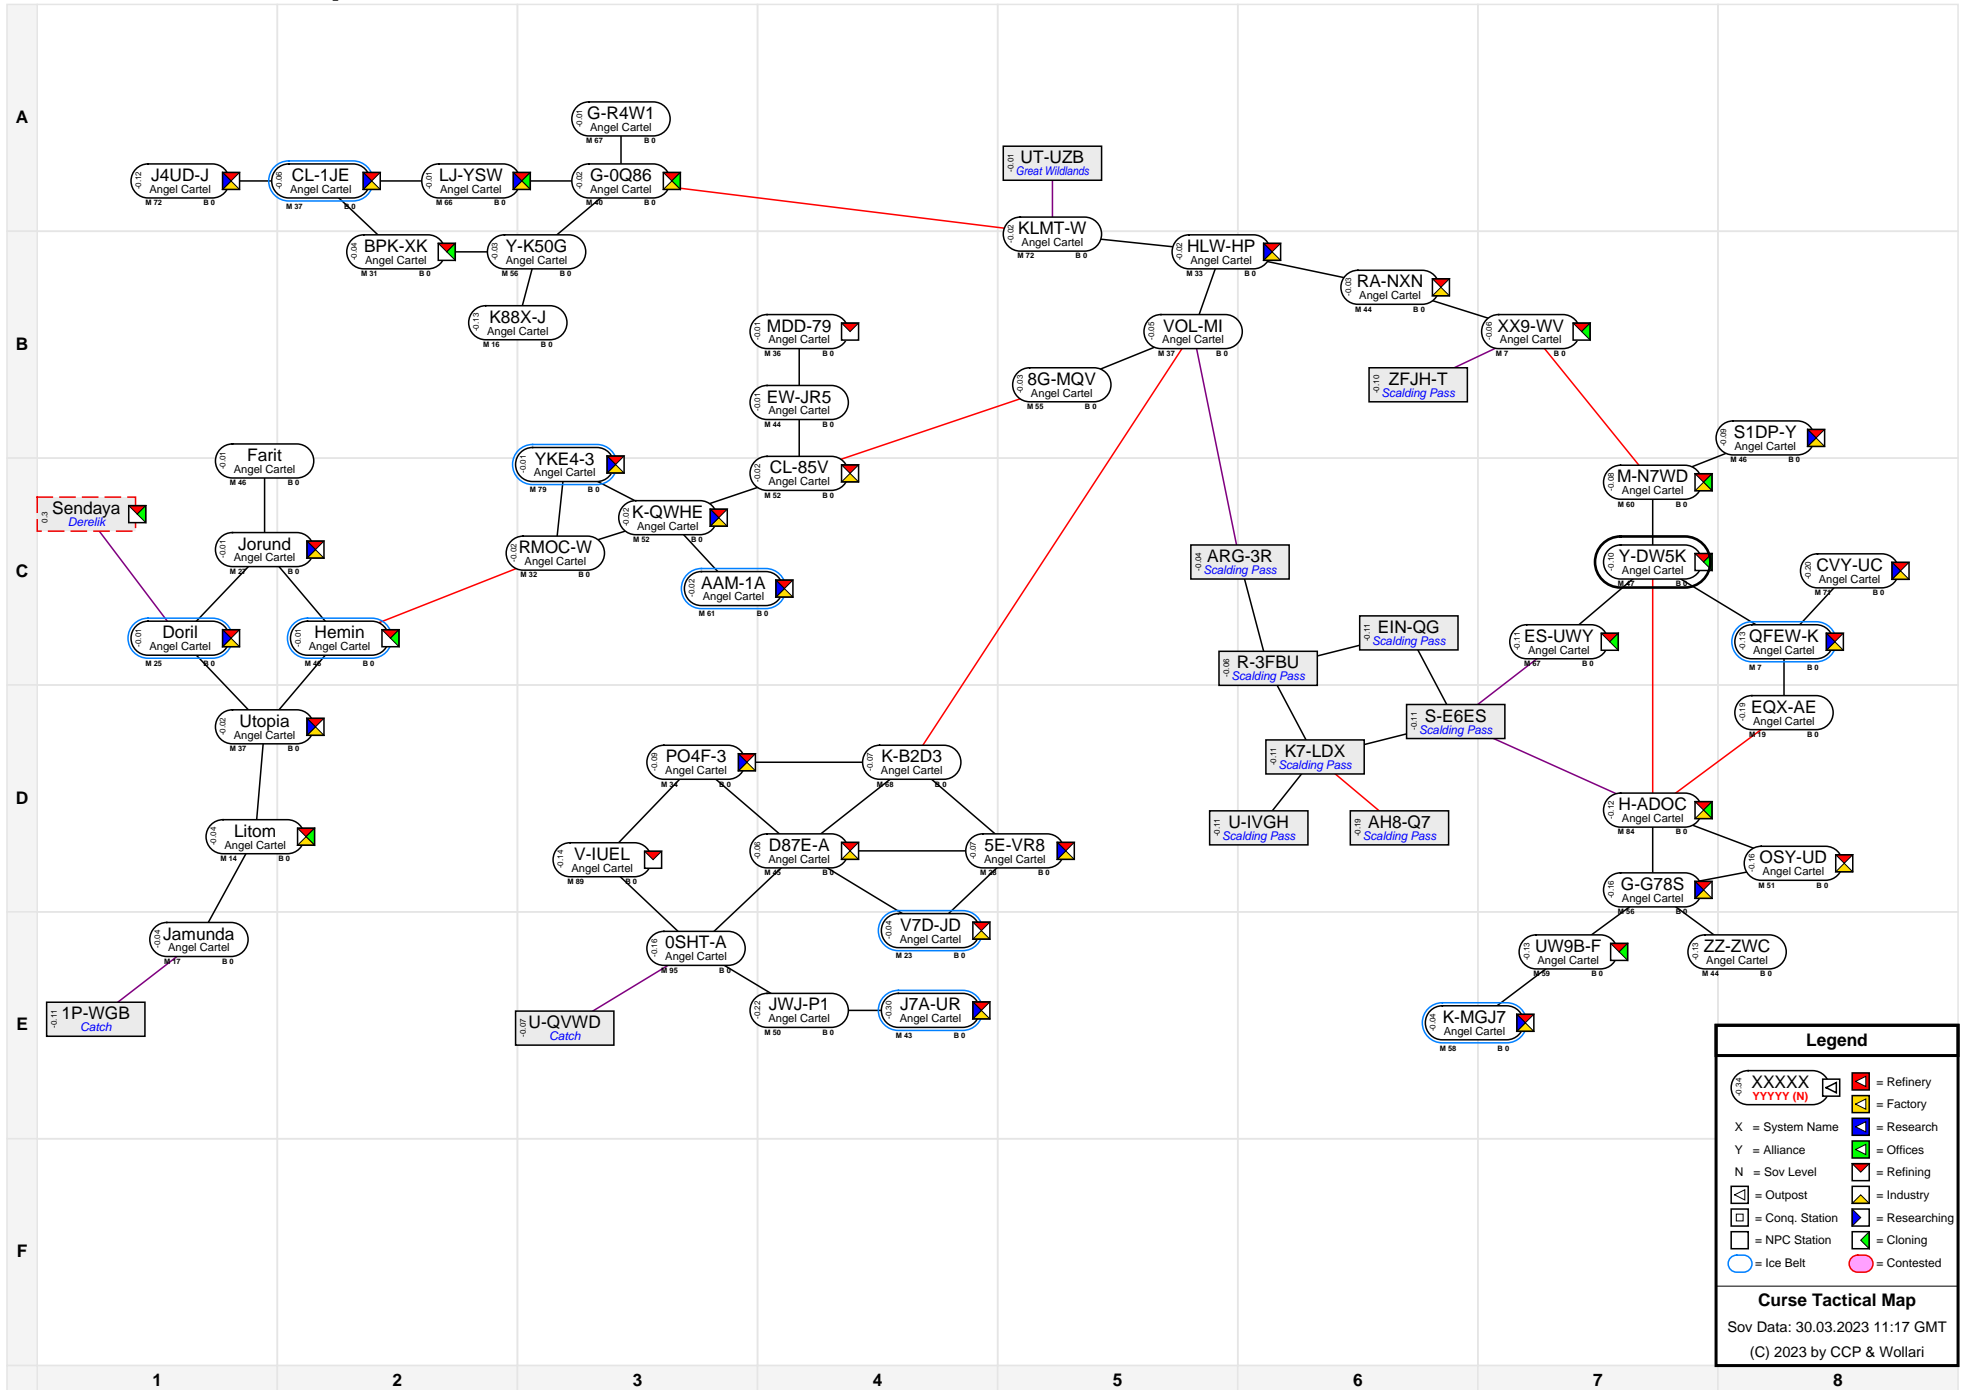

Curse Tactical Map

Legend	

Curse Tactical Map
 Sov Data: 30.03.2023 11:17 GMT
 (C) 2023 by CCP & Wollari