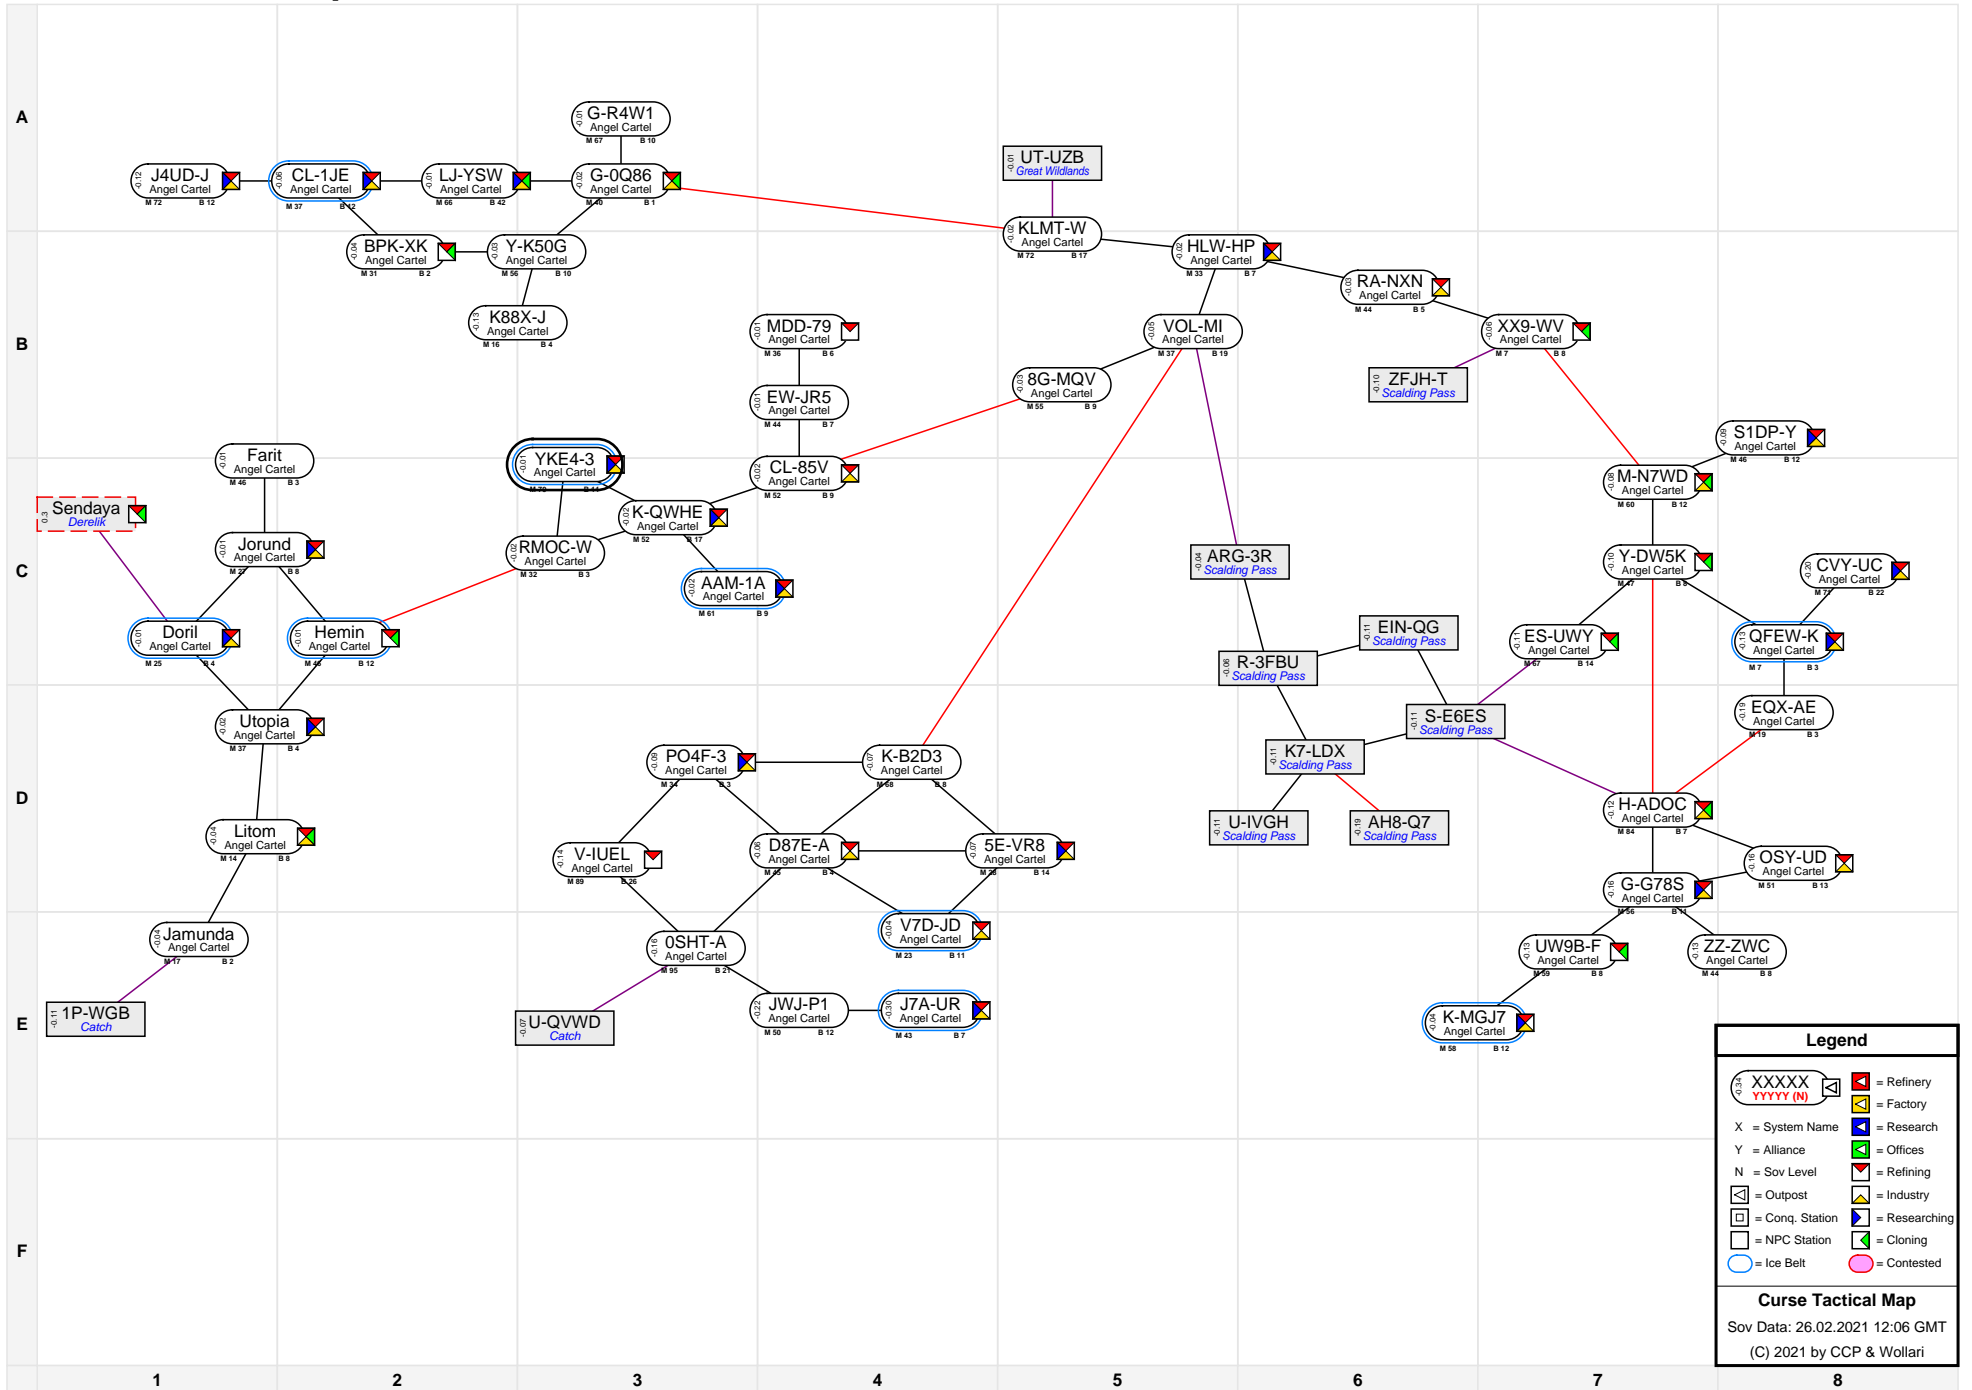

# Curse Tactical Map

Legend	
	= Refinery
	= Factory
X	= System Name
Y	= Alliance
N	= Sov Level
	= Research
	= Offices
	= Refining
	= Industry
	= Conq. Station
	= Researching
	= NPC Station
	= Cloning
	= Ice Belt
	= Contested

**Curse Tactical Map**  
 Sov Data: 26.02.2021 12:06 GMT  
 (C) 2021 by CCP & Wollari