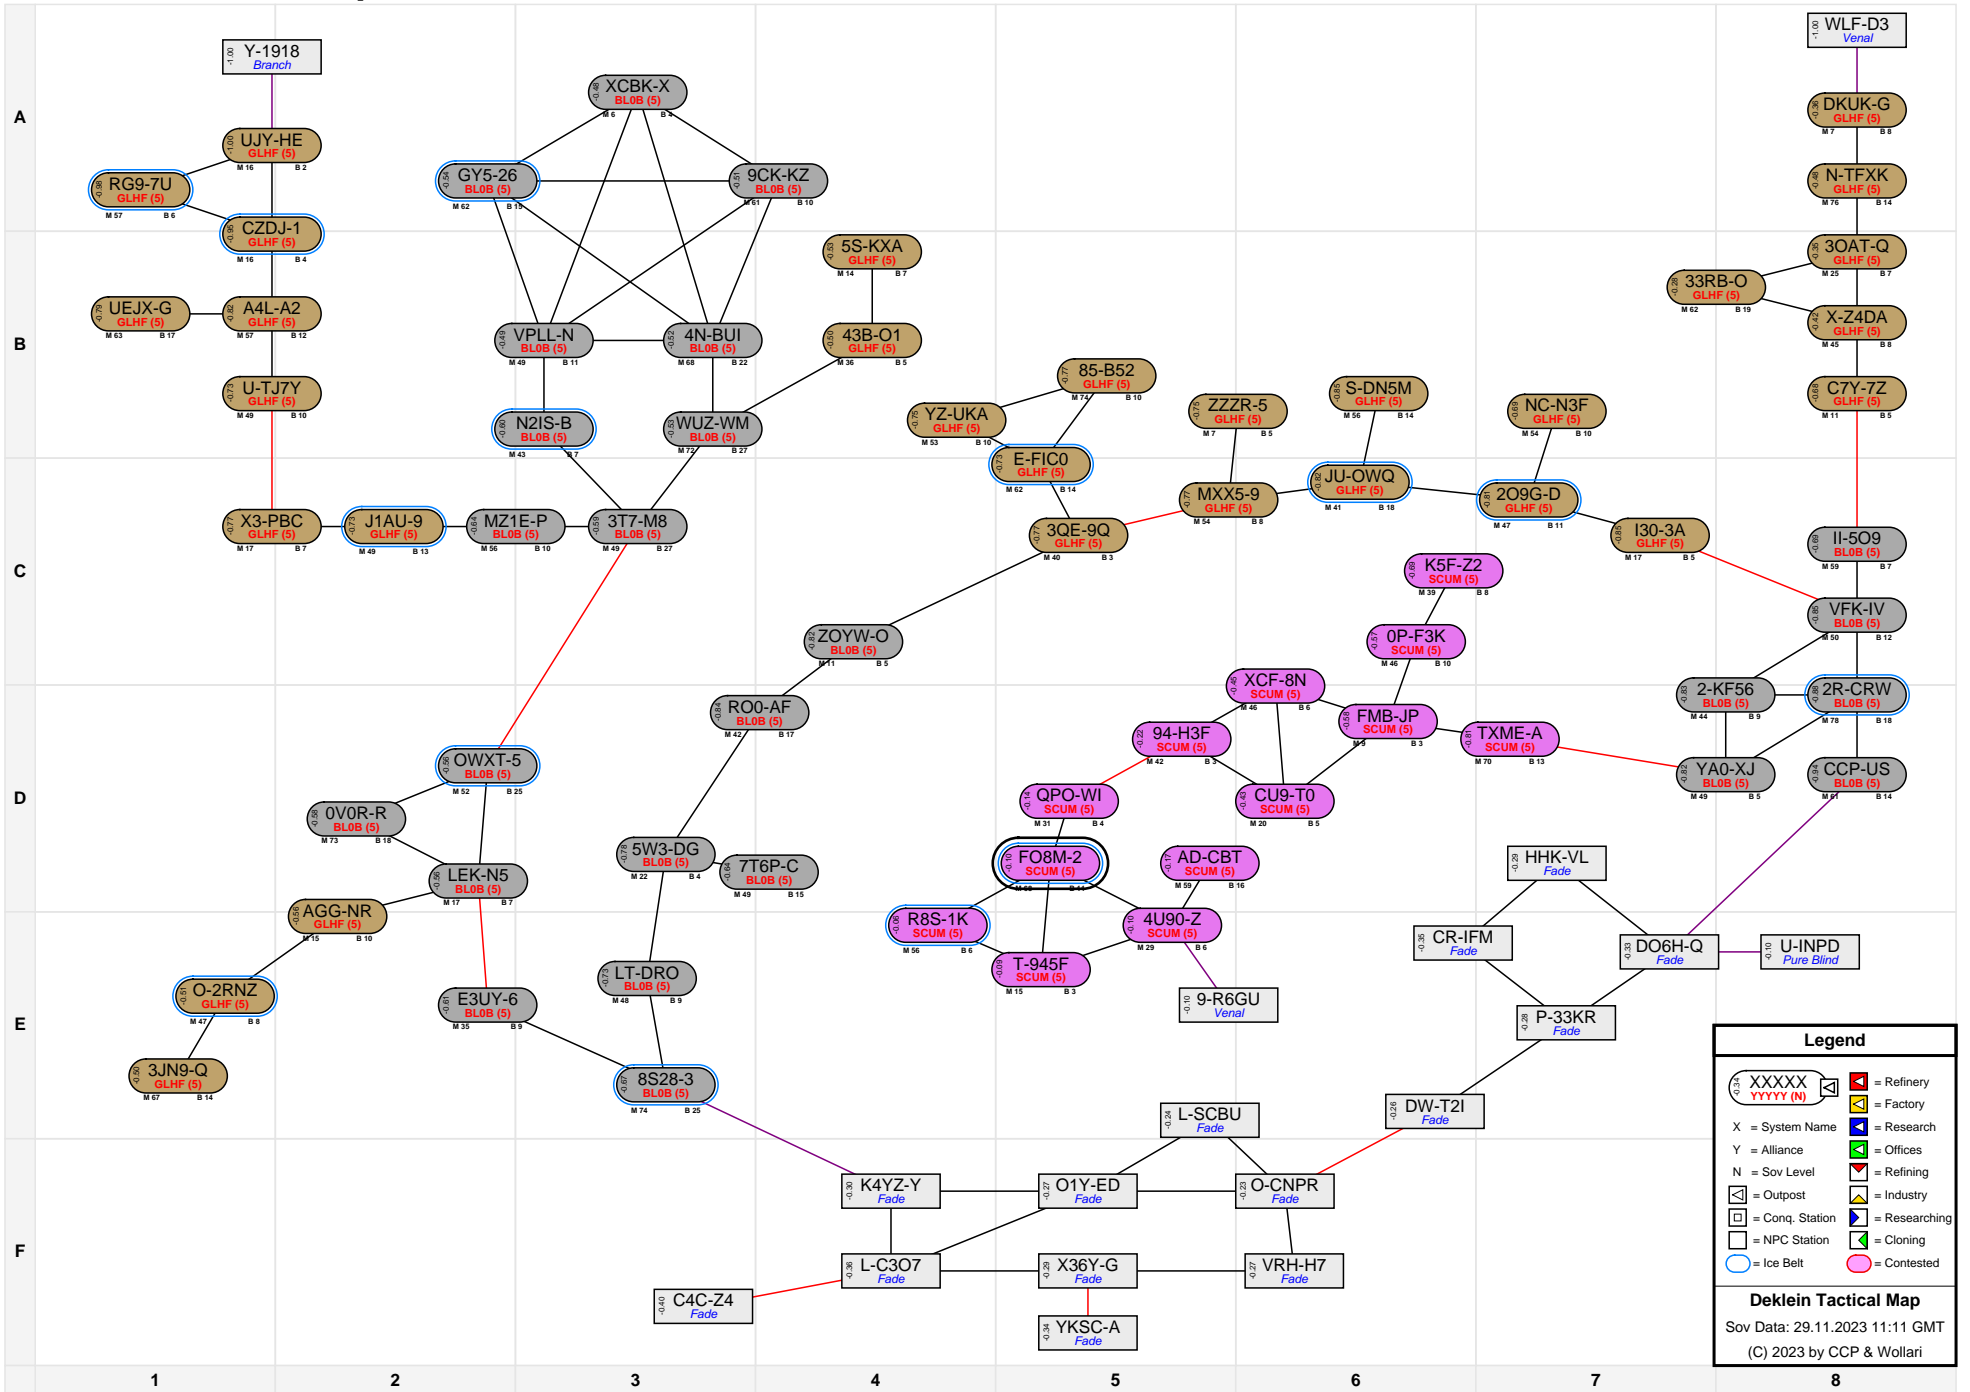

Deklein Tactical Map

Legend

- XXXXX (with icons) = Refinery
- YYYYY (N) (with icon) = Factory
- X = System Name
- Y = Alliance
- N = Sov Level
- [Icon] = Outpost
- [Icon] = Conq. Station
- [Icon] = NPC Station
- [Icon] = Research
- [Icon] = Offices
- [Icon] = Refining
- [Icon] = Industry
- [Icon] = Researching
- [Icon] = Cloning
- [Icon] = Contested
- [Icon] = Ice Belt

Deklein Tactical Map
 Sov Data: 29.11.2023 11:11 GMT
 (C) 2023 by CCP & Wollari