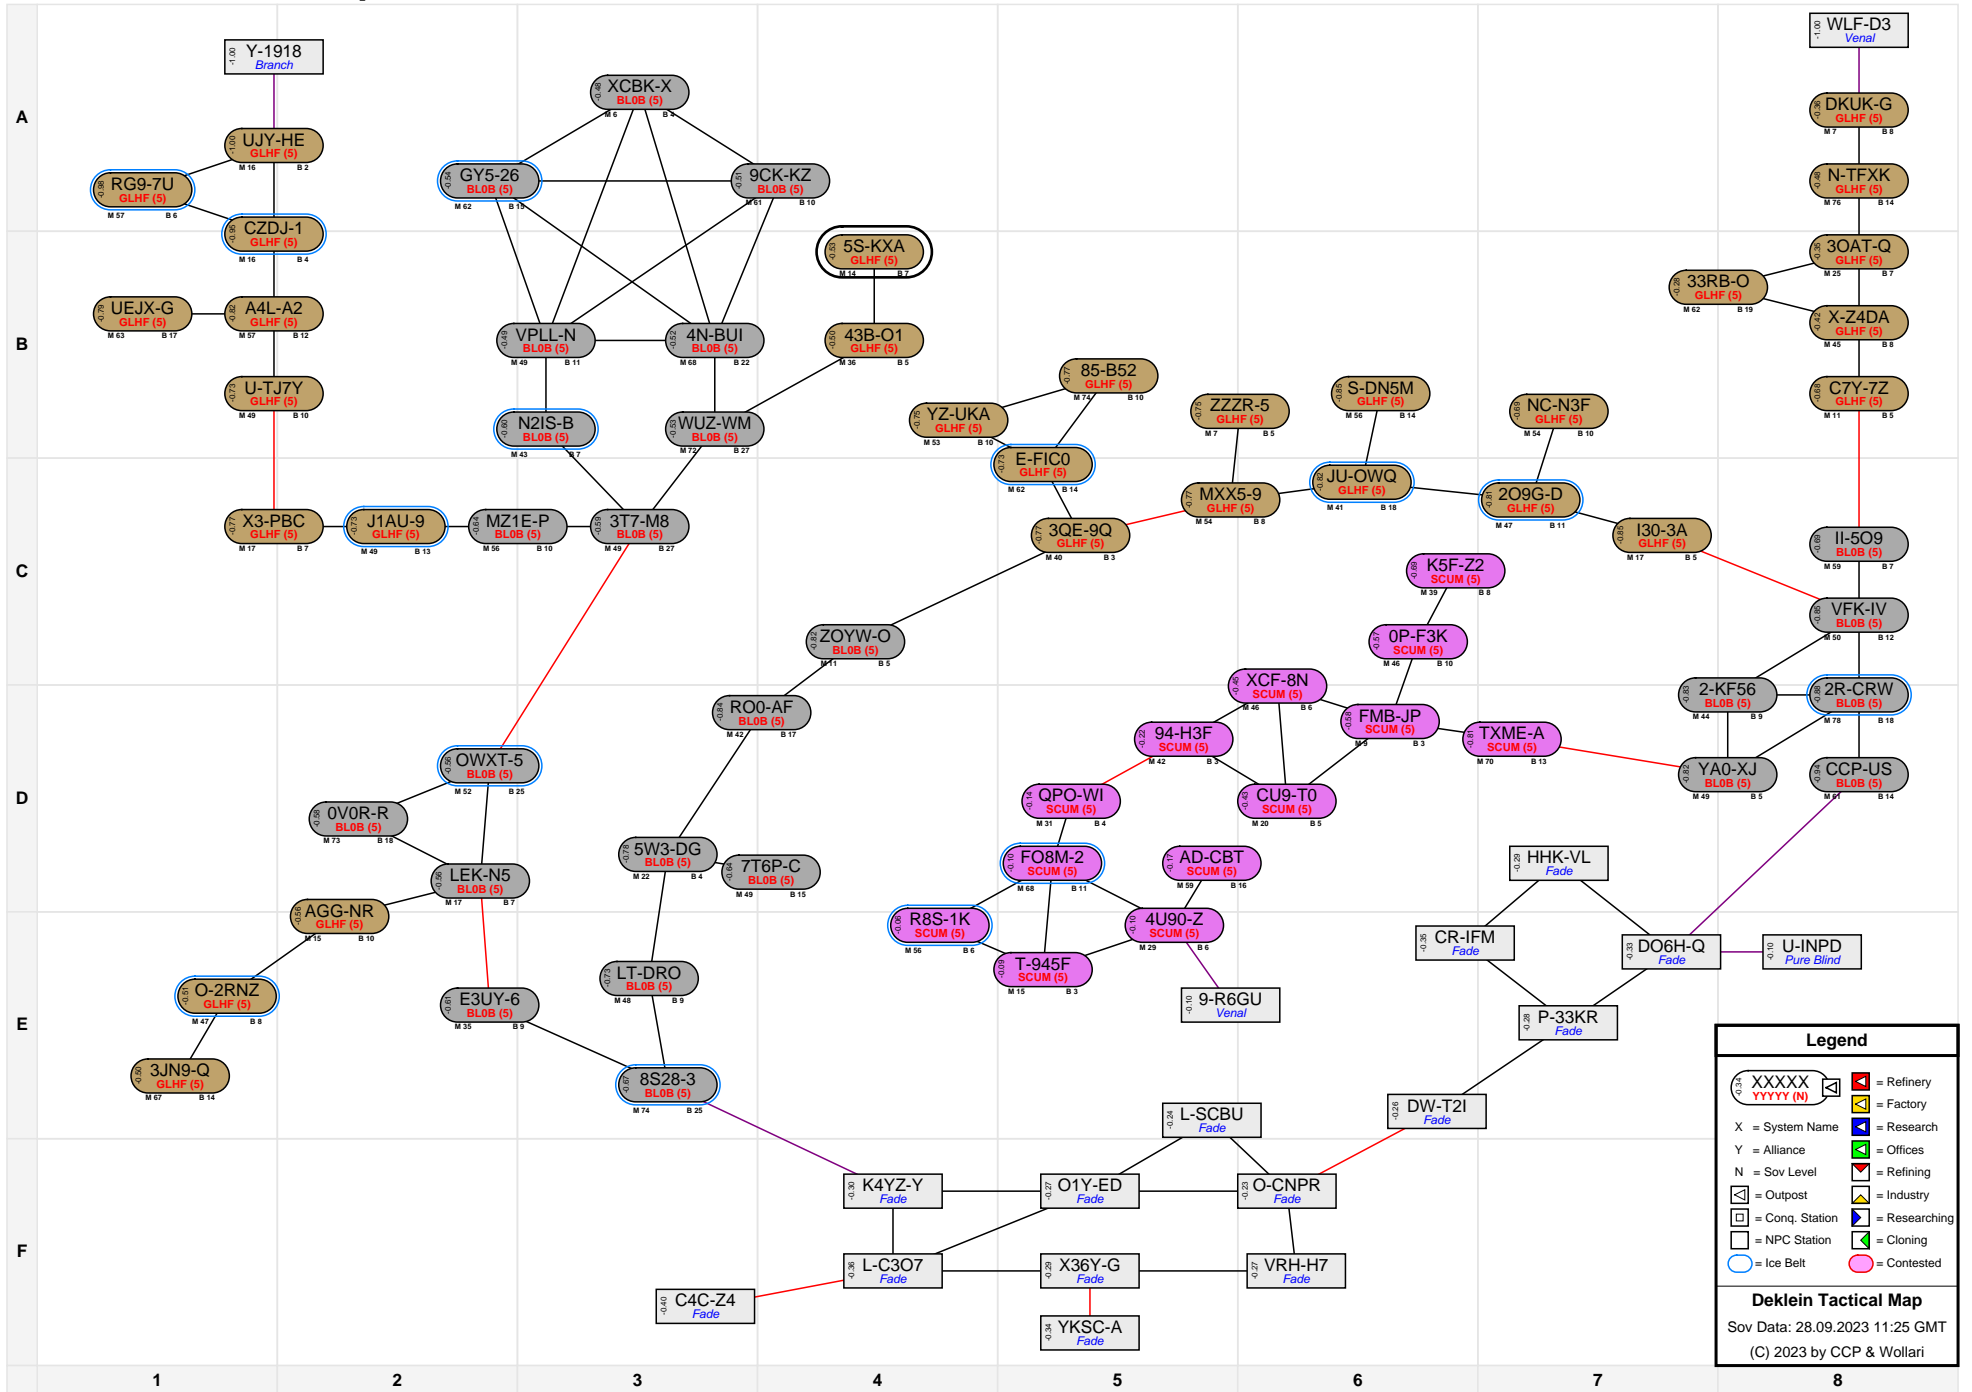

Deklein Tactical Map

Legend

- XXXXX
YYYY (N) = Refinery
- X = System Name
- Y = Alliance
- N = Sov Level
- [Symbol] = Outpost
- [Symbol] = Conq. Station
- [Symbol] = NPC Station
- [Symbol] = Research
- [Symbol] = Offices
- [Symbol] = Refining
- [Symbol] = Industry
- [Symbol] = Researching
- [Symbol] = Cloning
- Blue Circle = Ice Belt
- Pink Circle = Contested

Deklein Tactical Map
 Sov Data: 28.09.2023 11:25 GMT
 (C) 2023 by CCP & Wollari