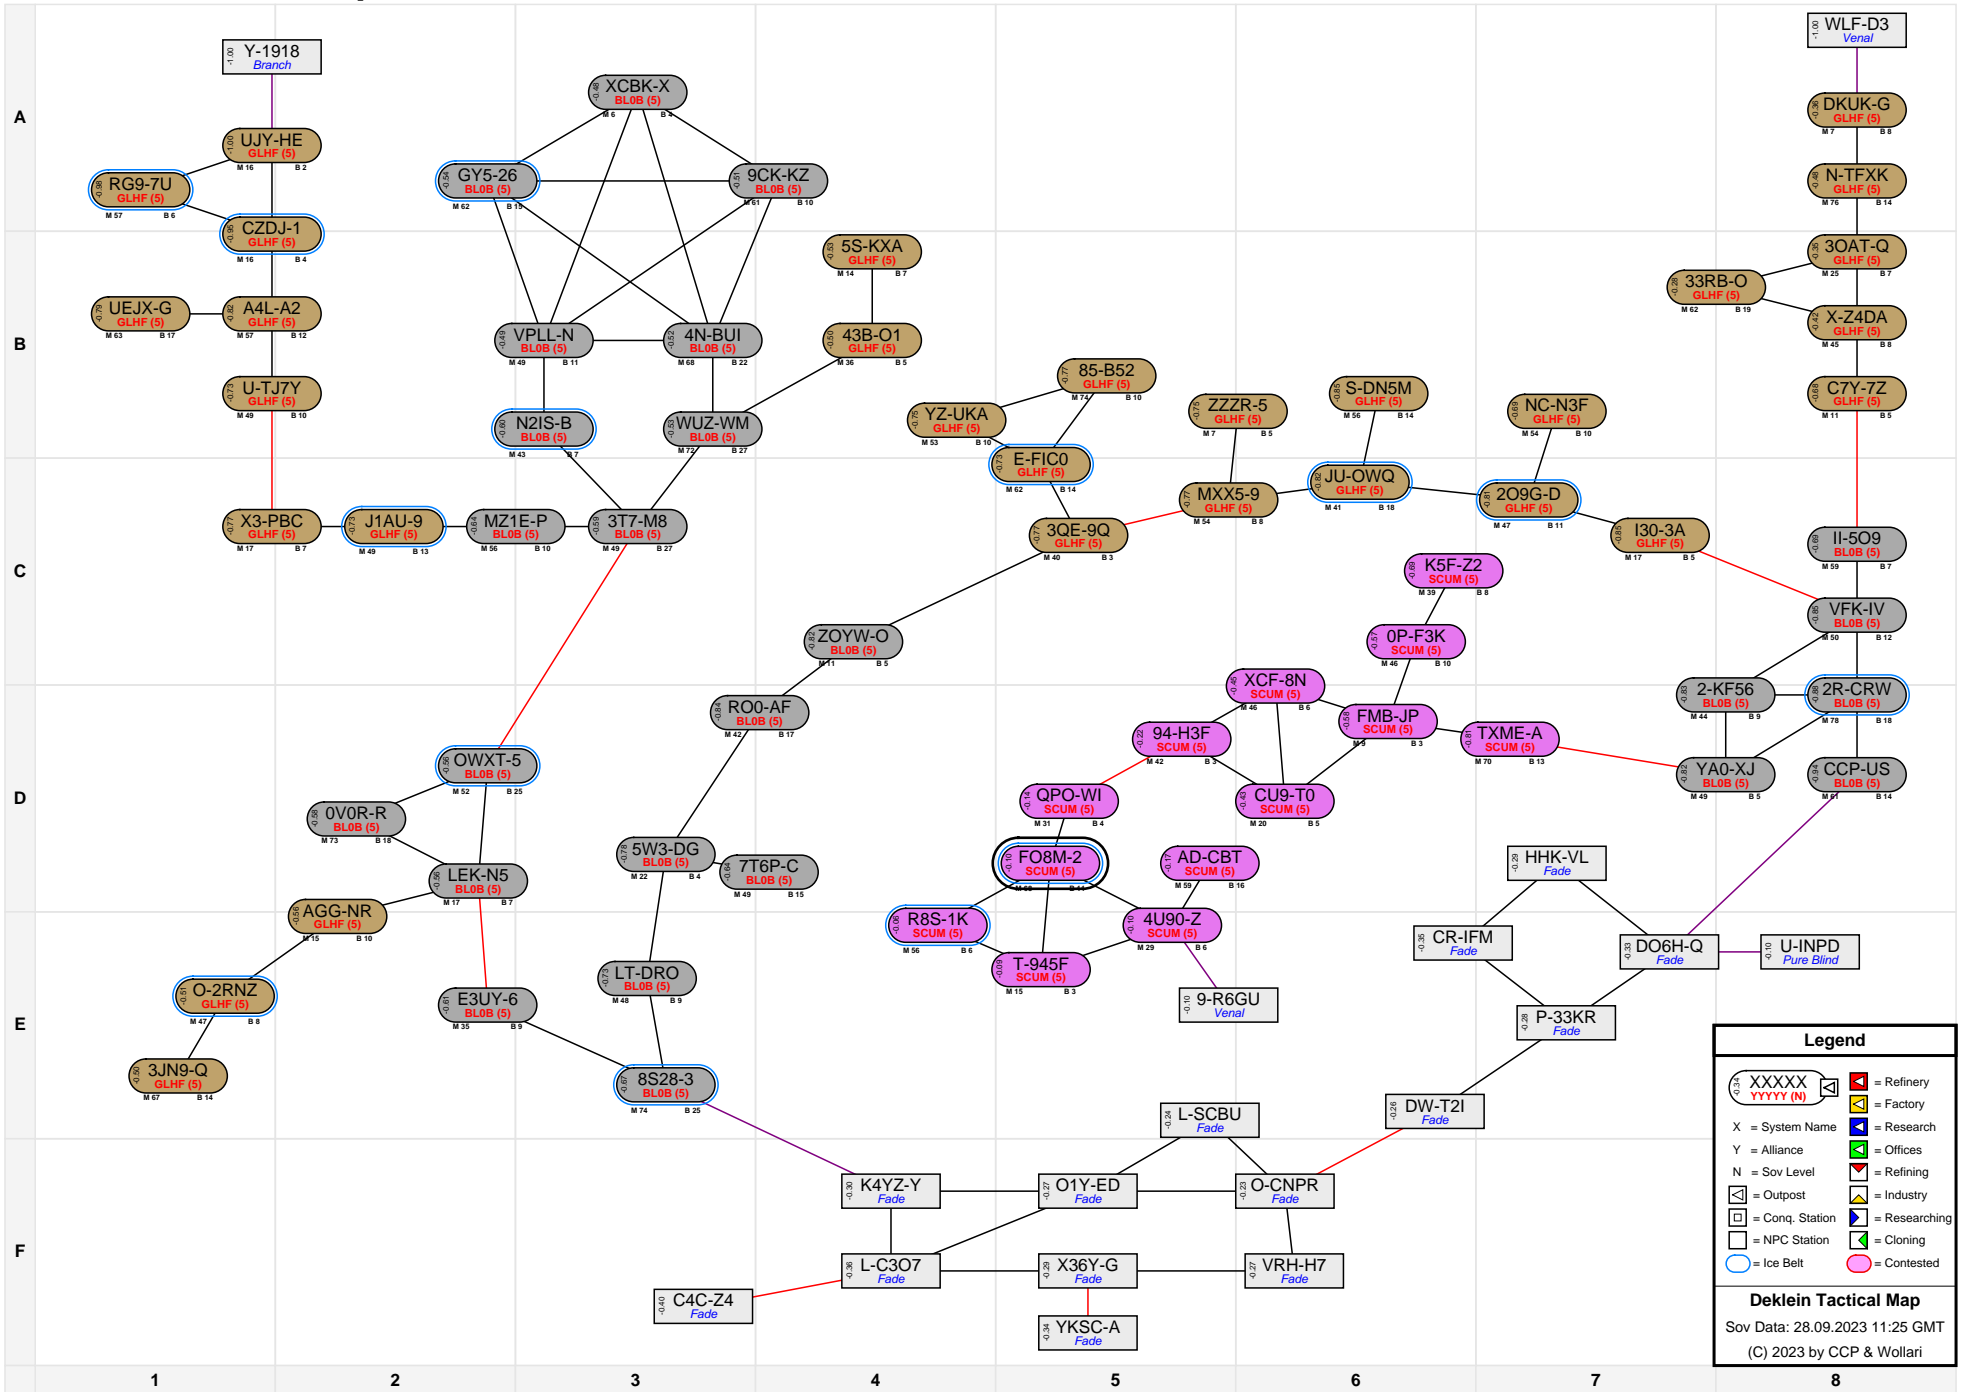

Deklein Tactical Map

Legend

- XXXXX (with icons) = Refinery
- YYYYY (with icon) = Factory
- X = System Name
- Y = Alliance
- N = Sov Level
- (with icon) = Outpost
- (with icon) = Industry
- (with icon) = Conq. Station
- (with icon) = Researching
- (with icon) = NPC Station
- (with icon) = Cloning
- (with icon) = Ice Belt
- (with icon) = Contested

Deklein Tactical Map
 Sov Data: 28.09.2023 11:25 GMT
 (C) 2023 by CCP & Wollari