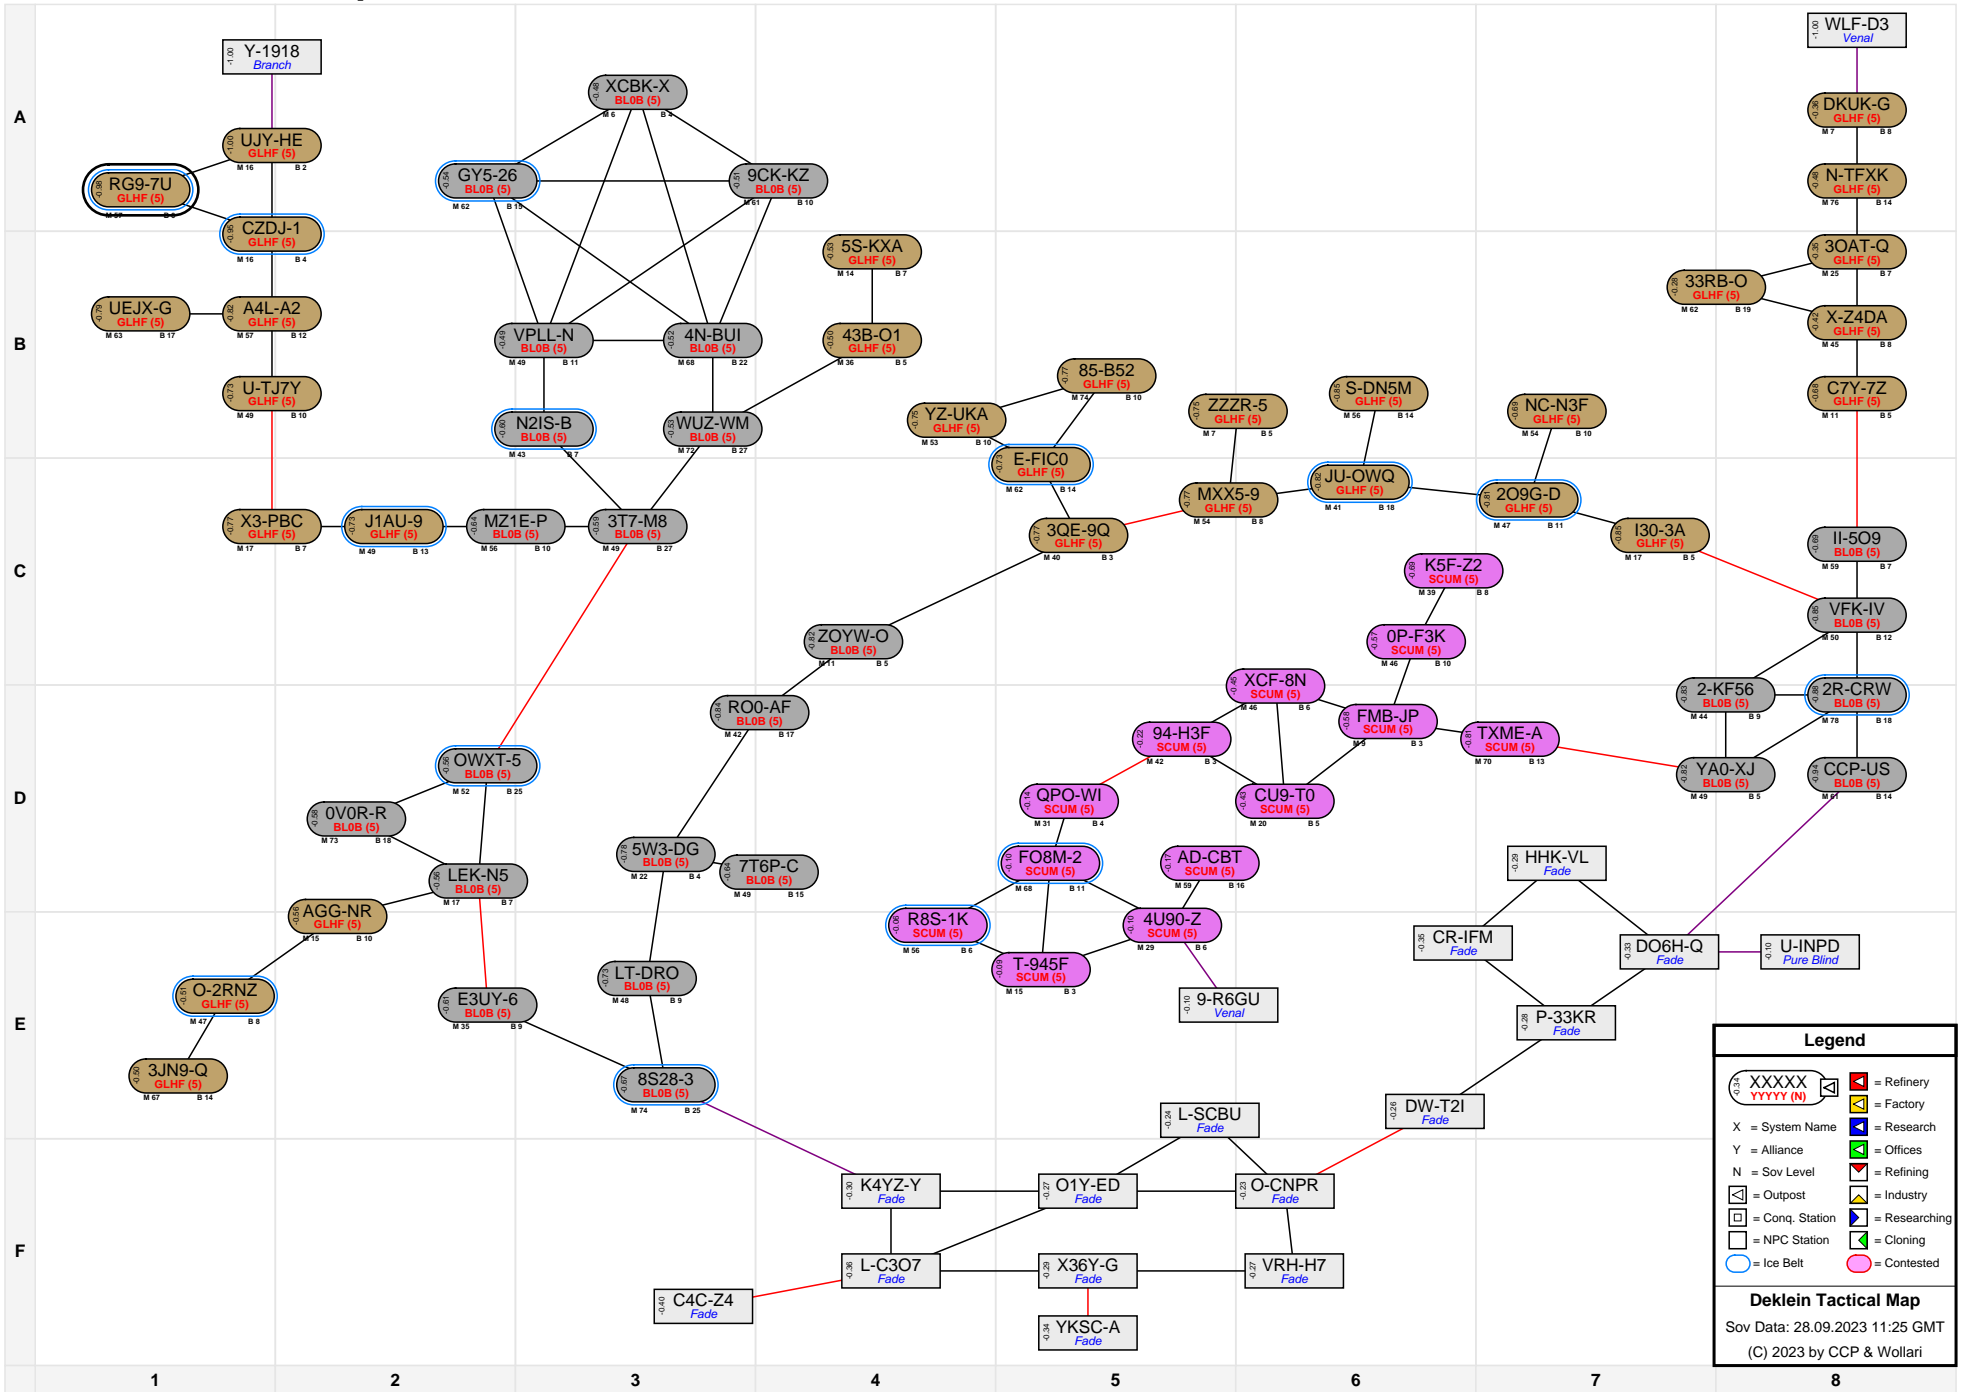

Deklein Tactical Map

Legend

- XXXXX YYYYY (N) = Refinery
- X = System Name
- Y = Alliance
- N = Sov Level
- [Icon] = Outpost
- [Icon] = Conq. Station
- [Icon] = NPC Station
- [Icon] = Research
- [Icon] = Offices
- [Icon] = Refining
- [Icon] = Industry
- [Icon] = Researching
- [Icon] = Cloning
- [Icon] = Ice Belt
- [Icon] = Contested

Deklein Tactical Map
 Sov Data: 28.09.2023 11:25 GMT
 (C) 2023 by CCP & Wollari