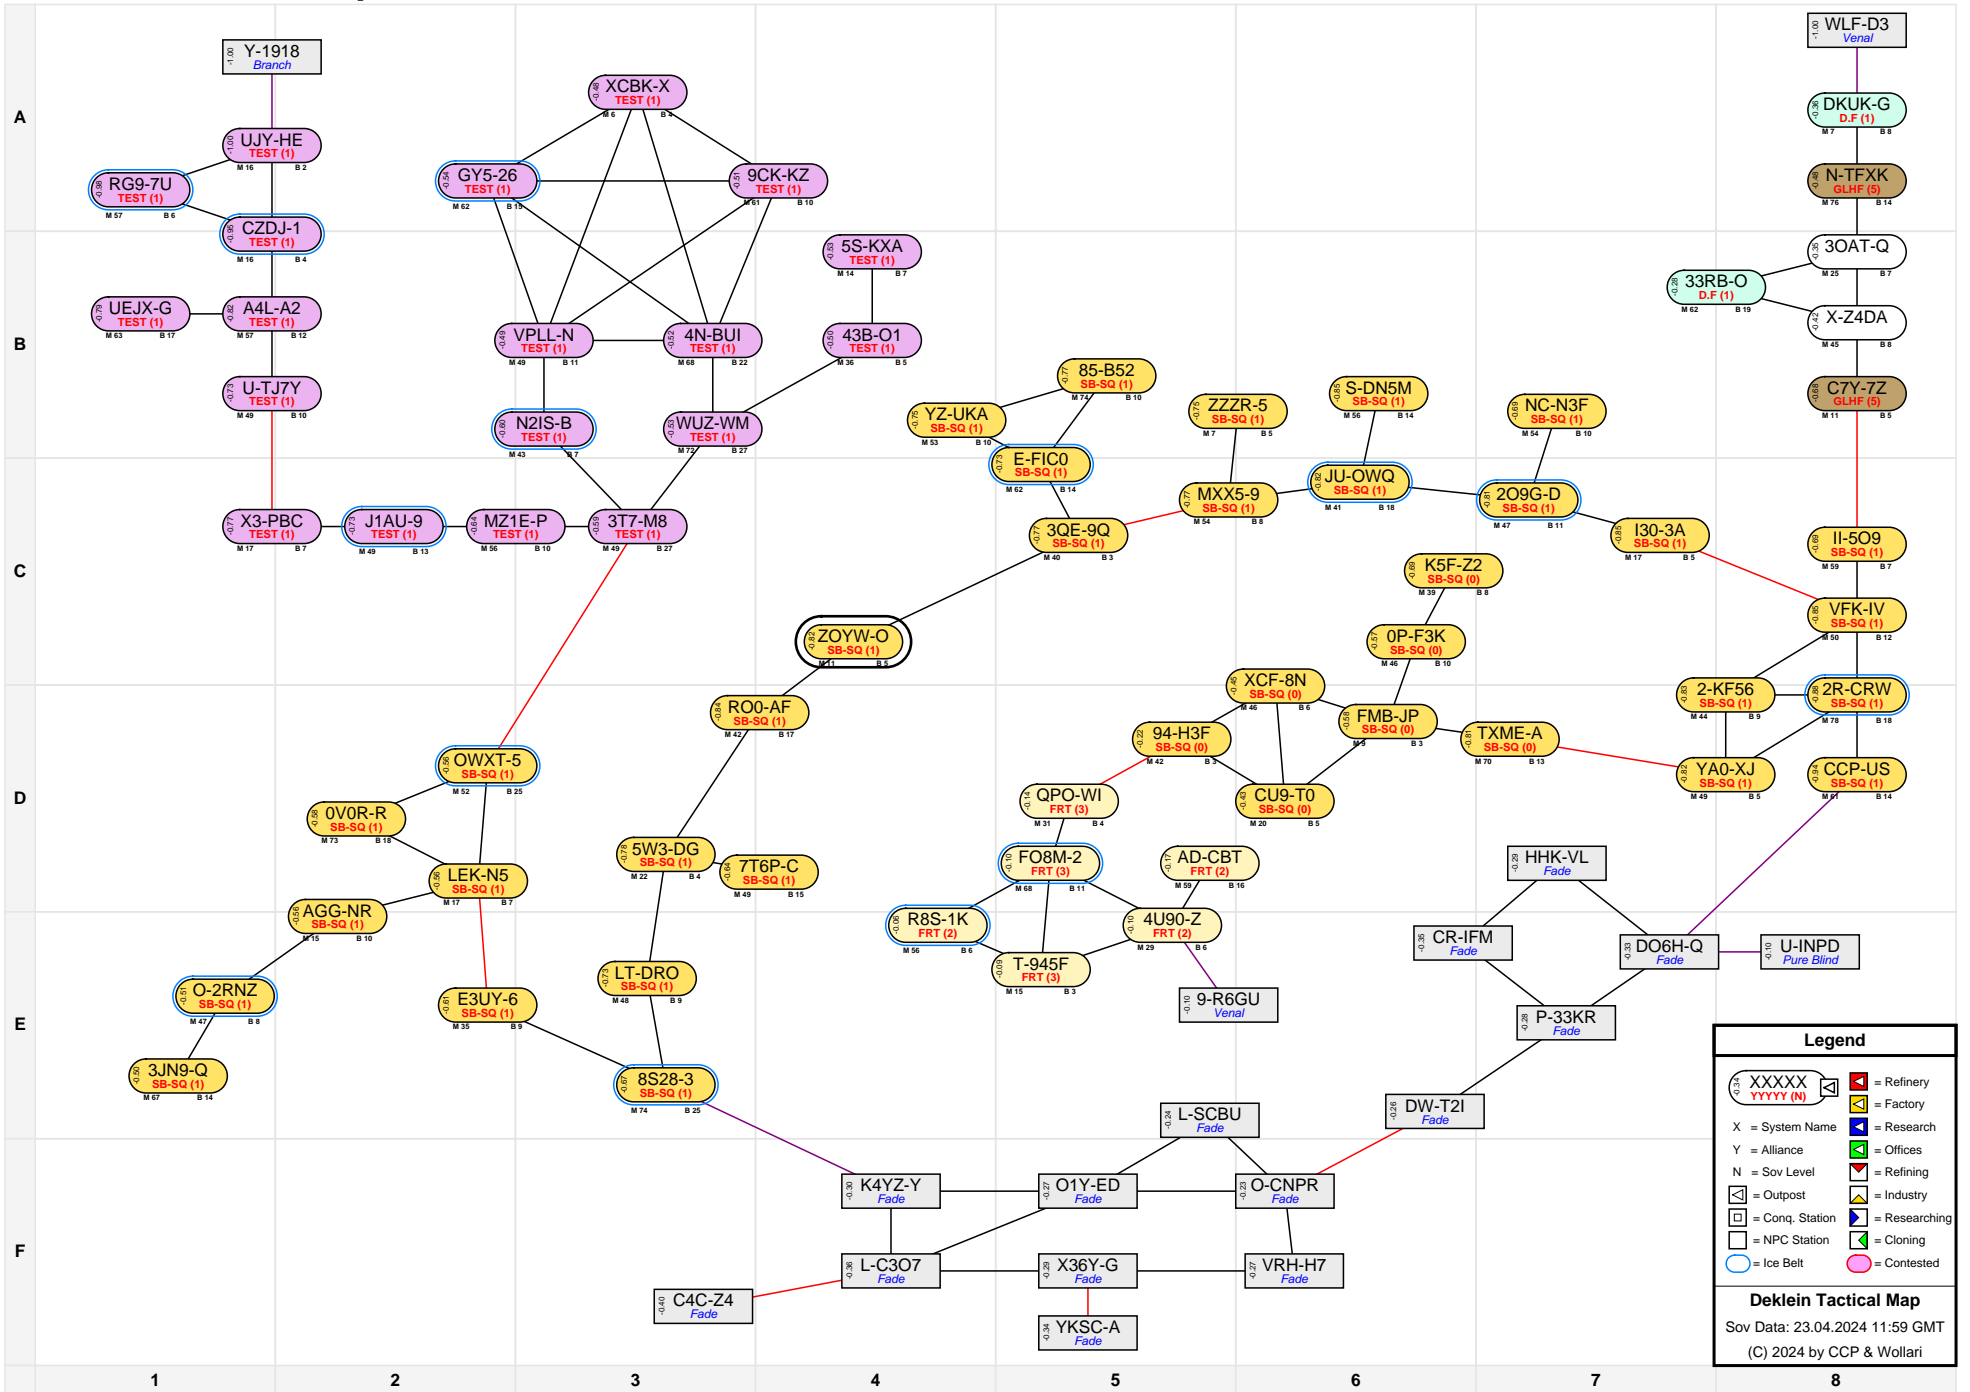

# Deklein Tactical Map

**Legend**

- XXXXX (Red) = Refinery
- YYYYY (Yellow) = Factory
- X = System Name
- Y = Alliance
- N = Sov Level
- S = Research
- O = Offices
- R = Refining
- I = Industry
- C = Conq. Station
- R = Researching
- NPC Station
- Ice Belt
- Contested

**Deklein Tactical Map**  
 Sov Data: 23.04.2024 11:59 GMT  
 (C) 2024 by CCP & Wollari