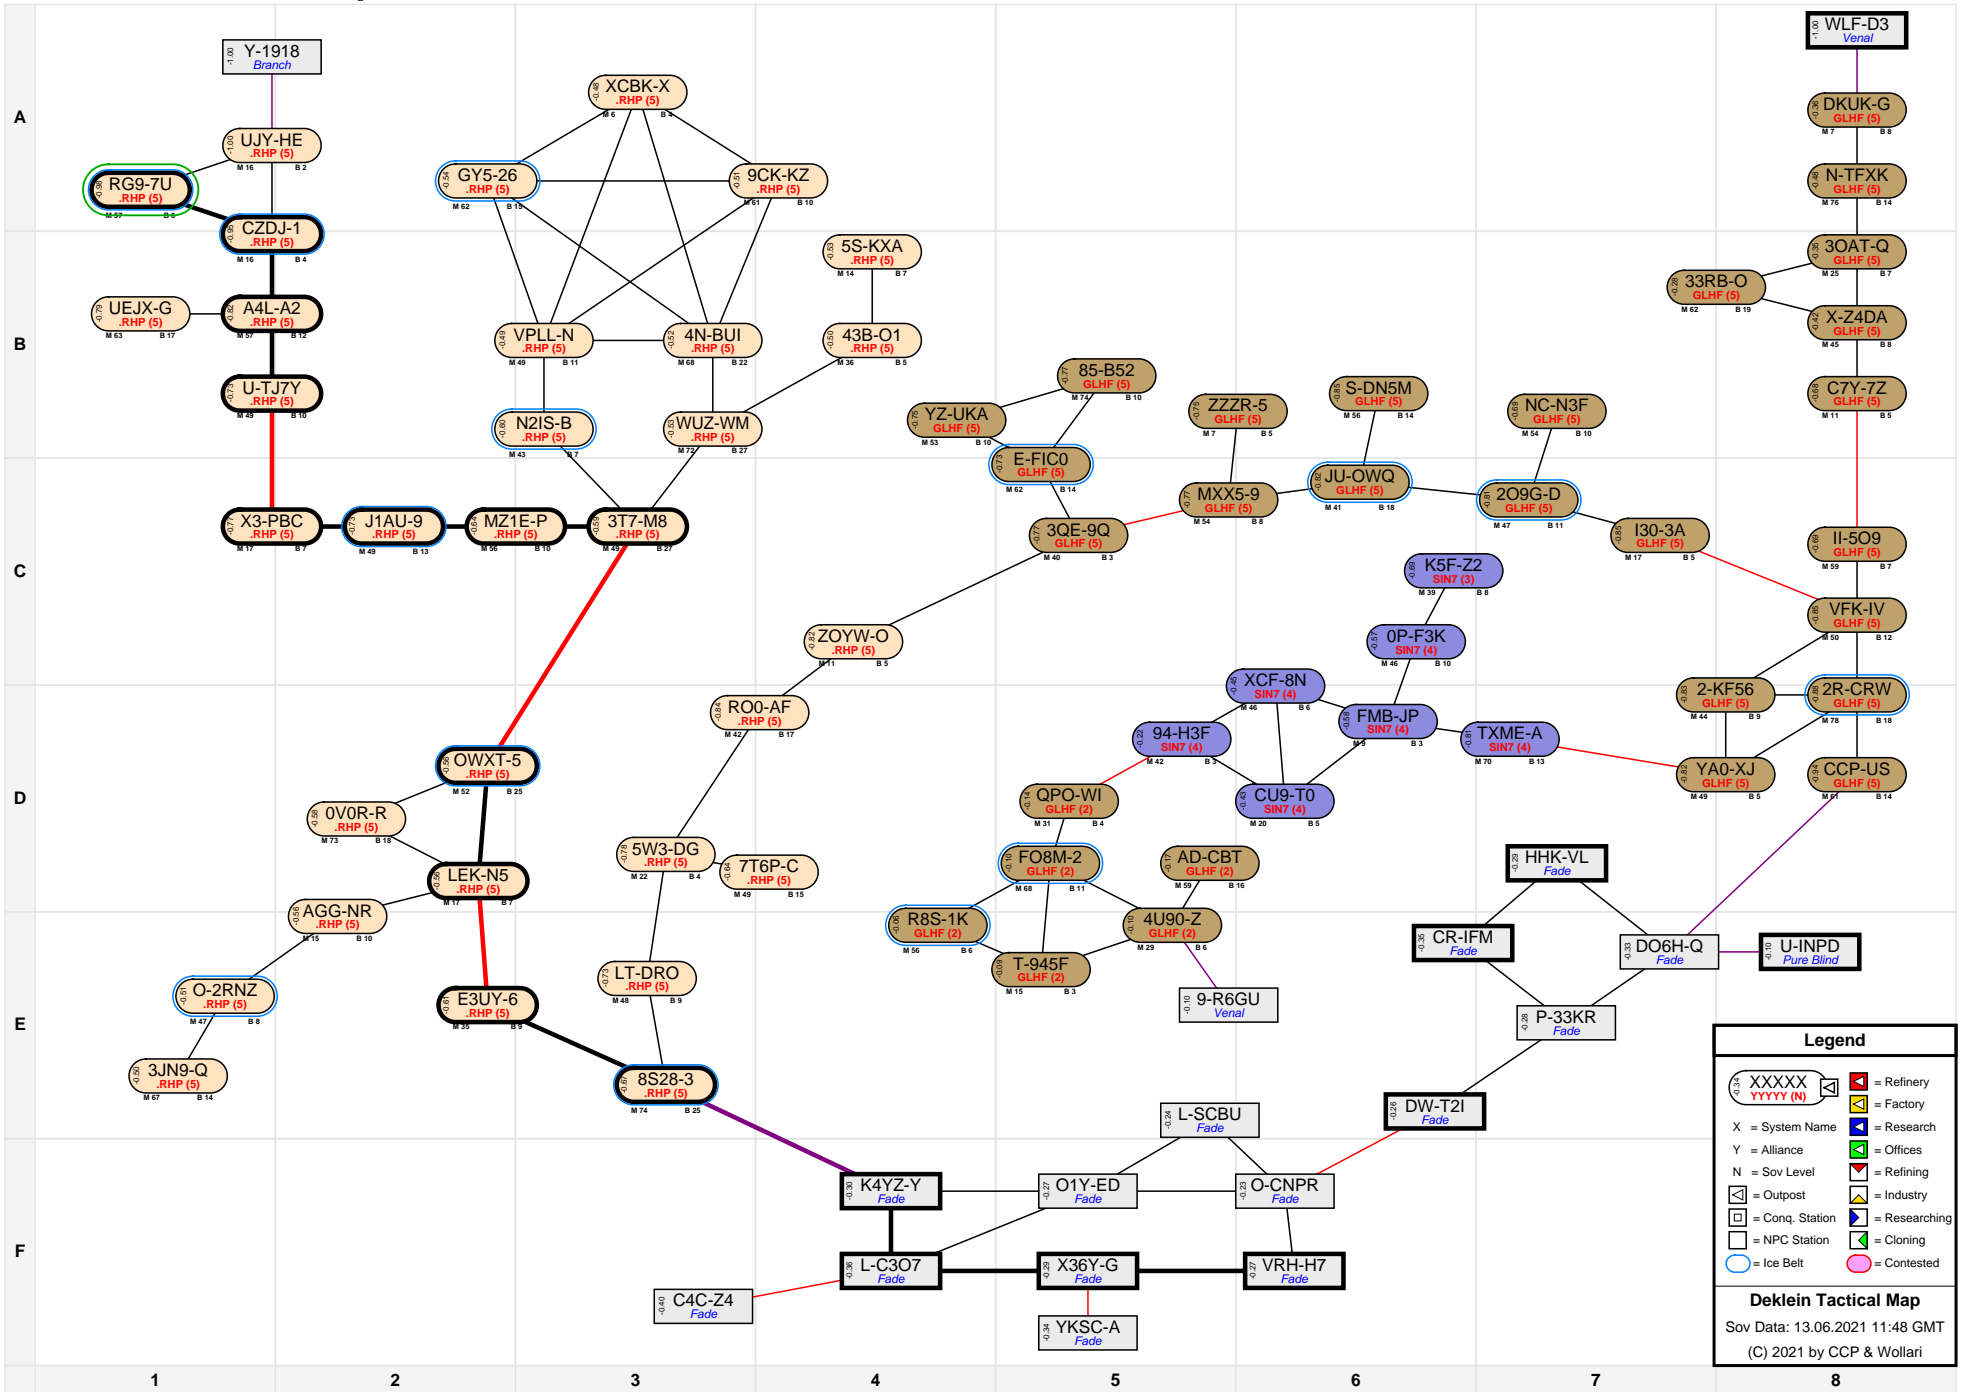

Deklein Tactical Map

Legend

- XXXXX (with icons) = Refinery
- YYYYY (N) (with icon) = Factory
- X = System Name
- Y = Alliance
- N = Sov Level
- [Icon] = Outpost
- [Icon] = Conq. Station
- [Icon] = NPC Station
- [Icon] = Researching
- [Icon] = Cloning
- [Icon] = Contested

Deklein Tactical Map
 Sov Data: 13.06.2021 11:48 GMT
 (C) 2021 by CCP & Wollari