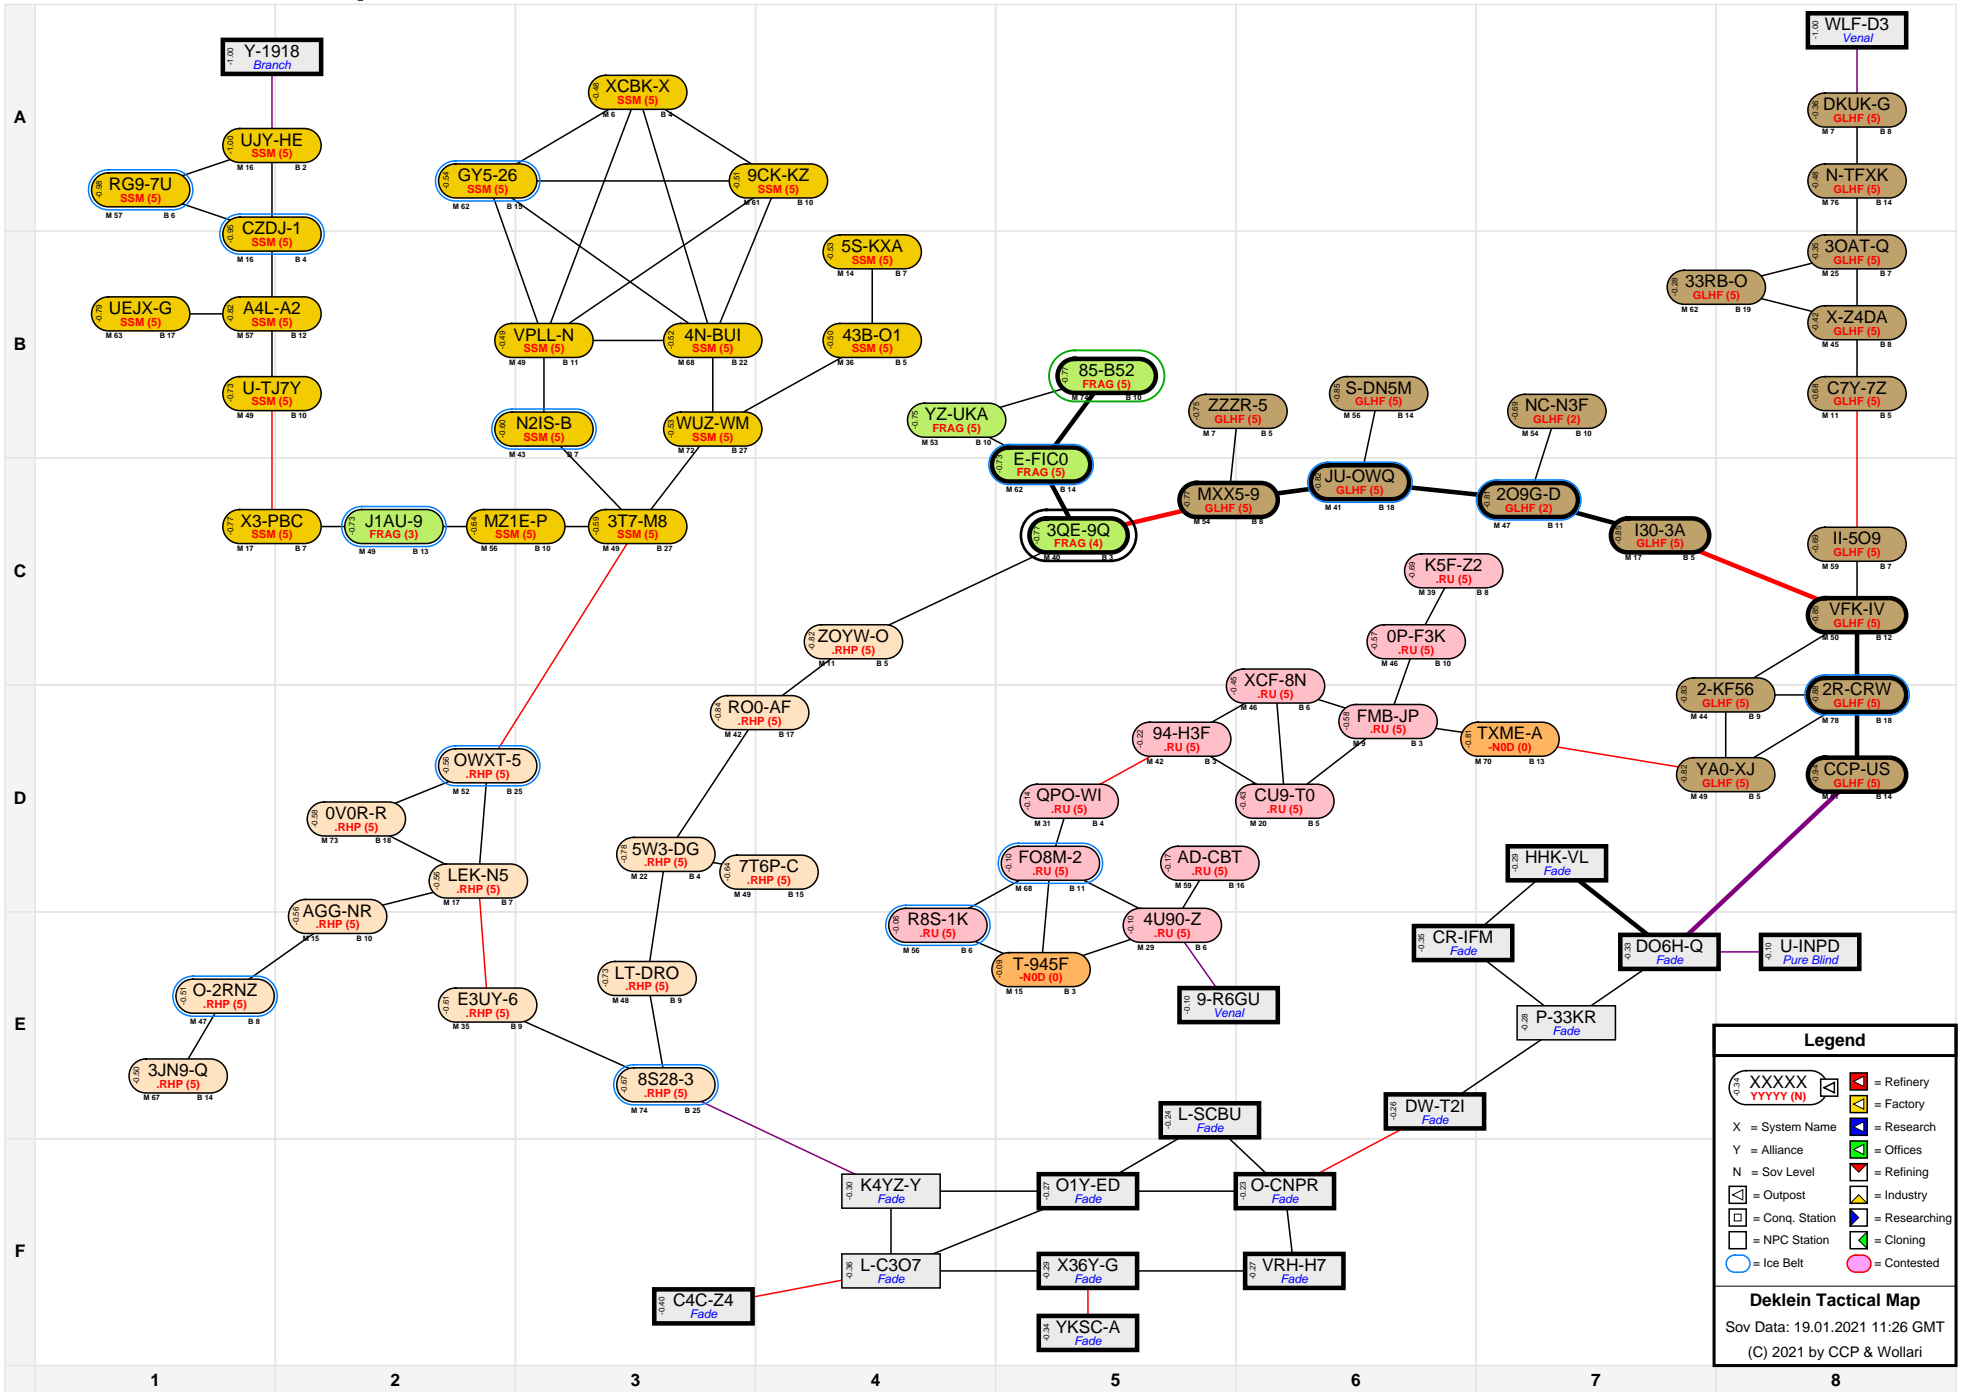

Deklein Tactical Map

Legend

- XXXXX (with red square) = Refinery
- YYYYY (with yellow square) = Factory
- X = System Name
- Y = Alliance
- N = Sov Level
- [Red Square] = Refining
- [Blue Square] = Outpost
- [Yellow Square] = Conq. Station
- [White Square] = NPC Station
- [Green Square] = Cloning
- [Pink Square] = Contested
- [Blue Circle] = Ice Belt

Deklein Tactical Map
 Sov Data: 19.01.2021 11:26 GMT
 (C) 2021 by CCP & Wollari