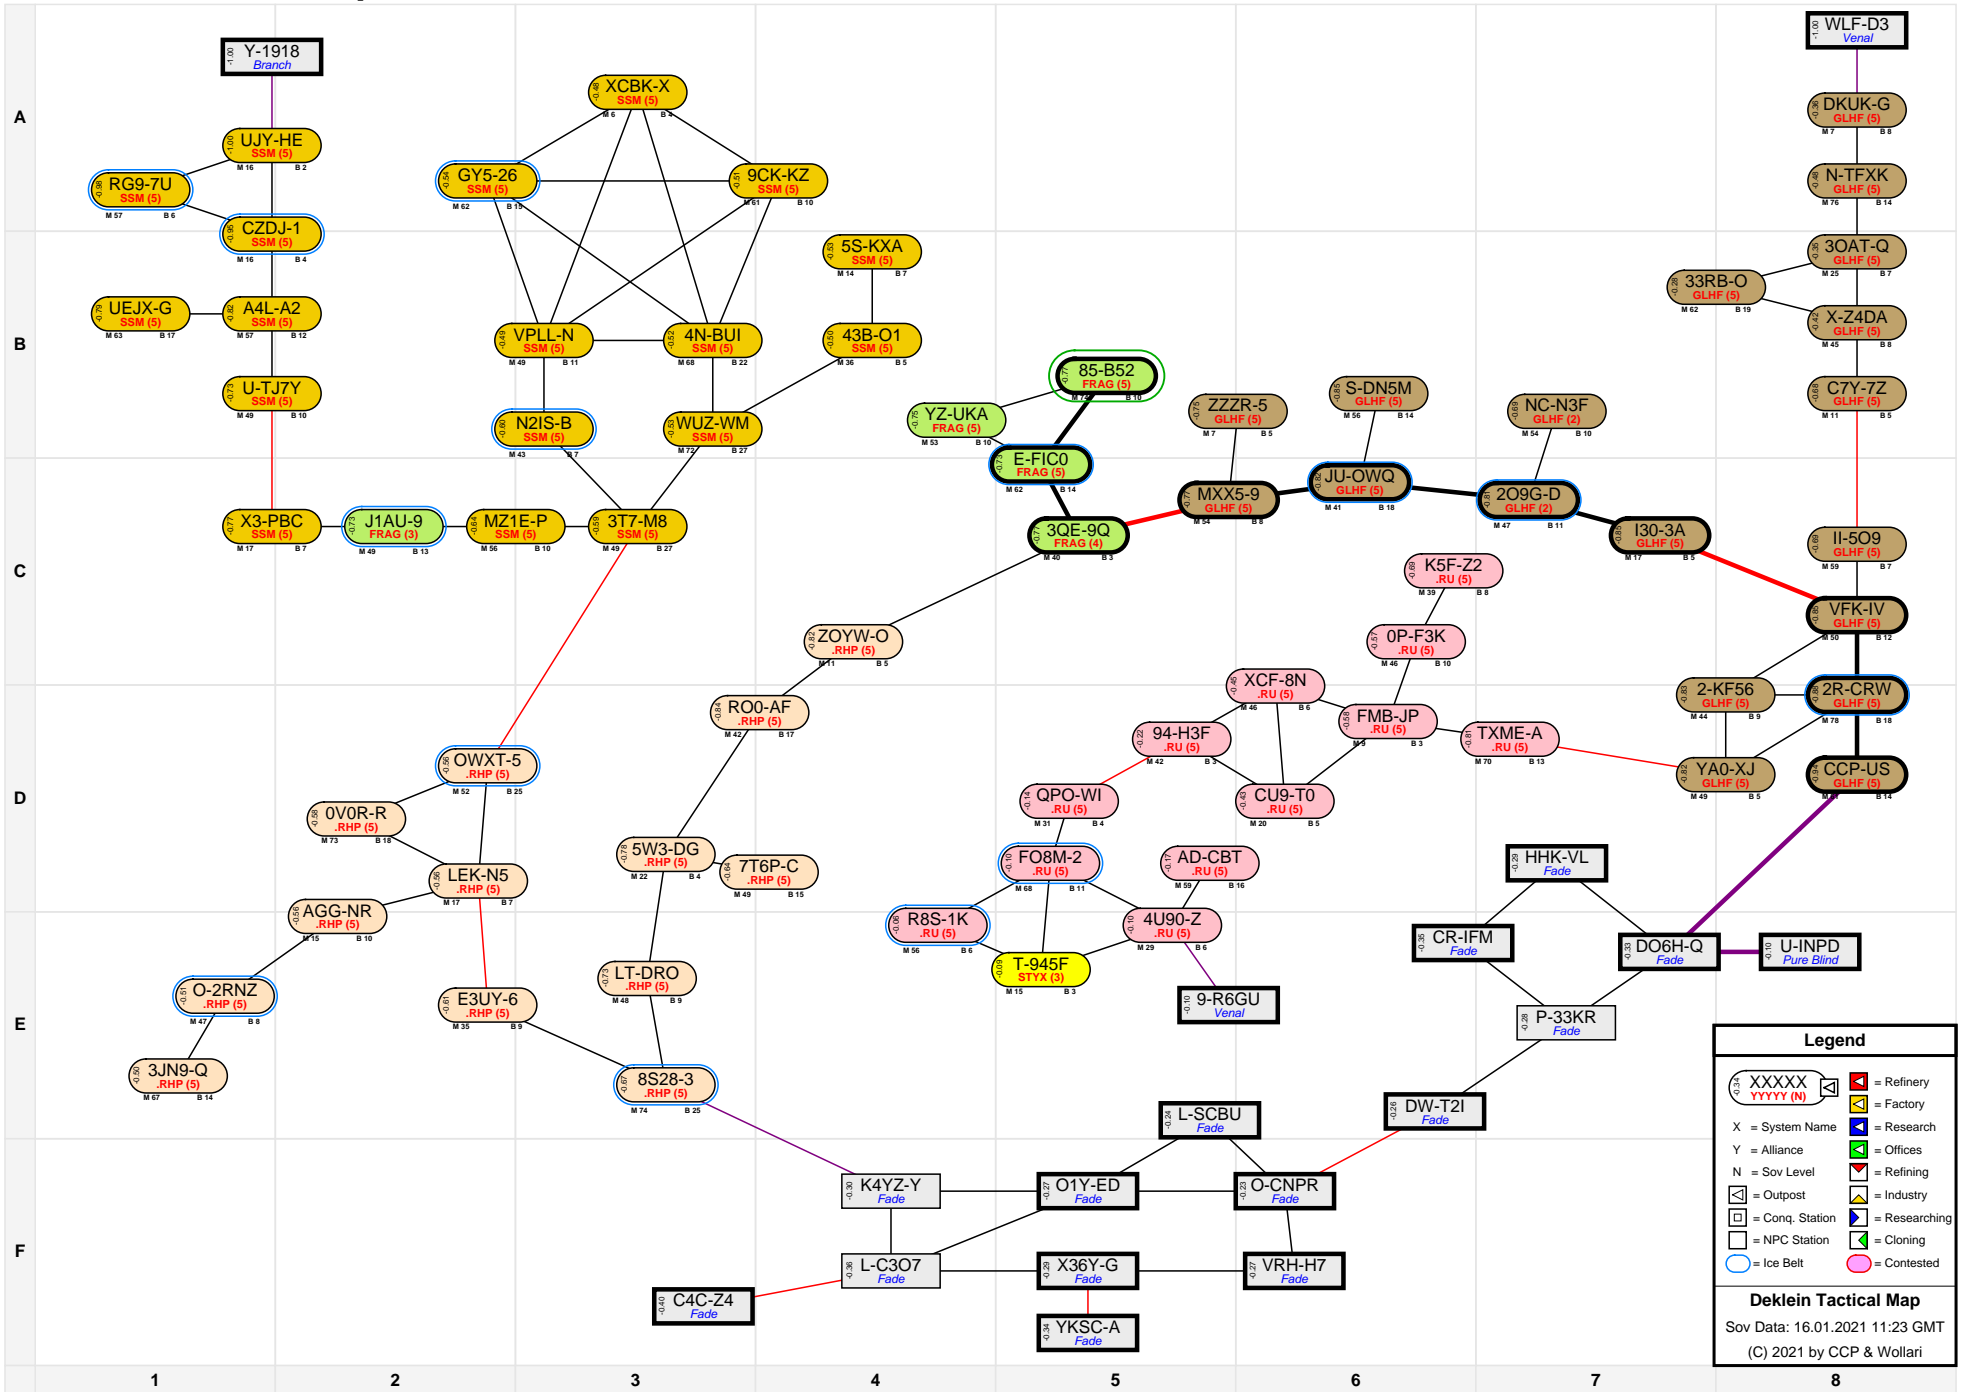

# Deklein Tactical Map

**Legend**

- XXXXXX (RU) = Refinery
- YYYYY (N) = Factory
- X = System Name
- Y = Alliance
- N = Sov Level
- N = NPC Station
- Outpost
- Conq. Station
- Researching
- Research
- Offices
- Refining
- Industry
- Cloning
- Contested
- Ice Belt

**Deklein Tactical Map**  
 Sov Data: 16.01.2021 11:23 GMT  
 (C) 2021 by CCP & Wollari