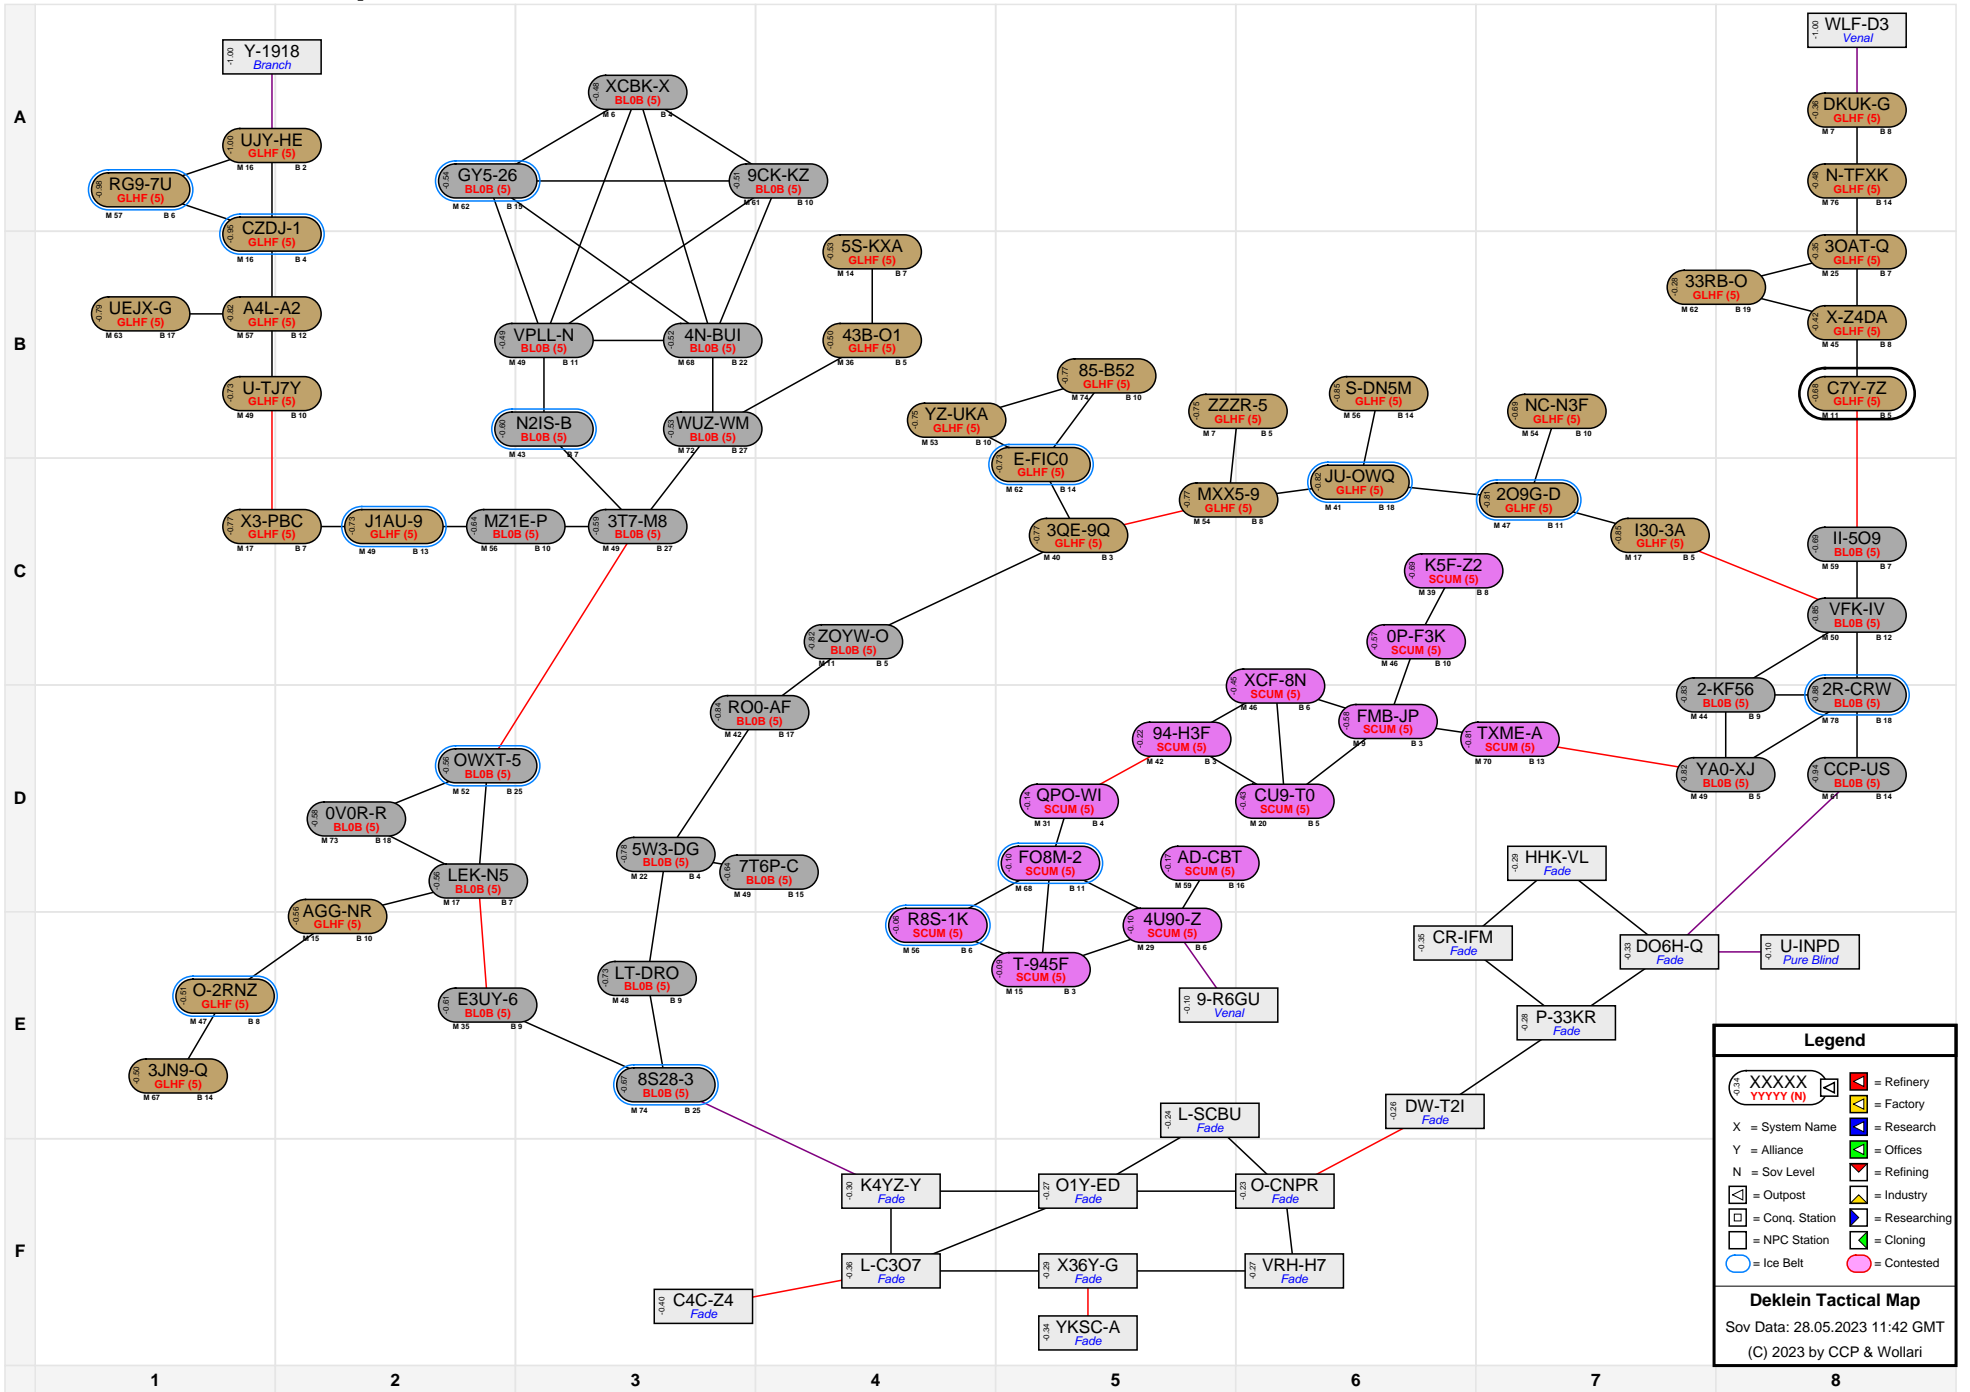

Deklein Tactical Map

Legend

- XXXXX YYYYY (N) = Refinery
- X = System Name
- Y = Alliance
- N = Sov Level
- [Icon] = Outpost
- [Icon] = Conq. Station
- [Icon] = NPC Station
- [Icon] = Factory
- [Icon] = Research
- [Icon] = Offices
- [Icon] = Refining
- [Icon] = Industry
- [Icon] = Researching
- [Icon] = Cloning
- Blue Circle = Ice Belt
- Pink Circle = Contested

Deklein Tactical Map
 Sov Data: 28.05.2023 11:42 GMT
 (C) 2023 by CCP & Wollari