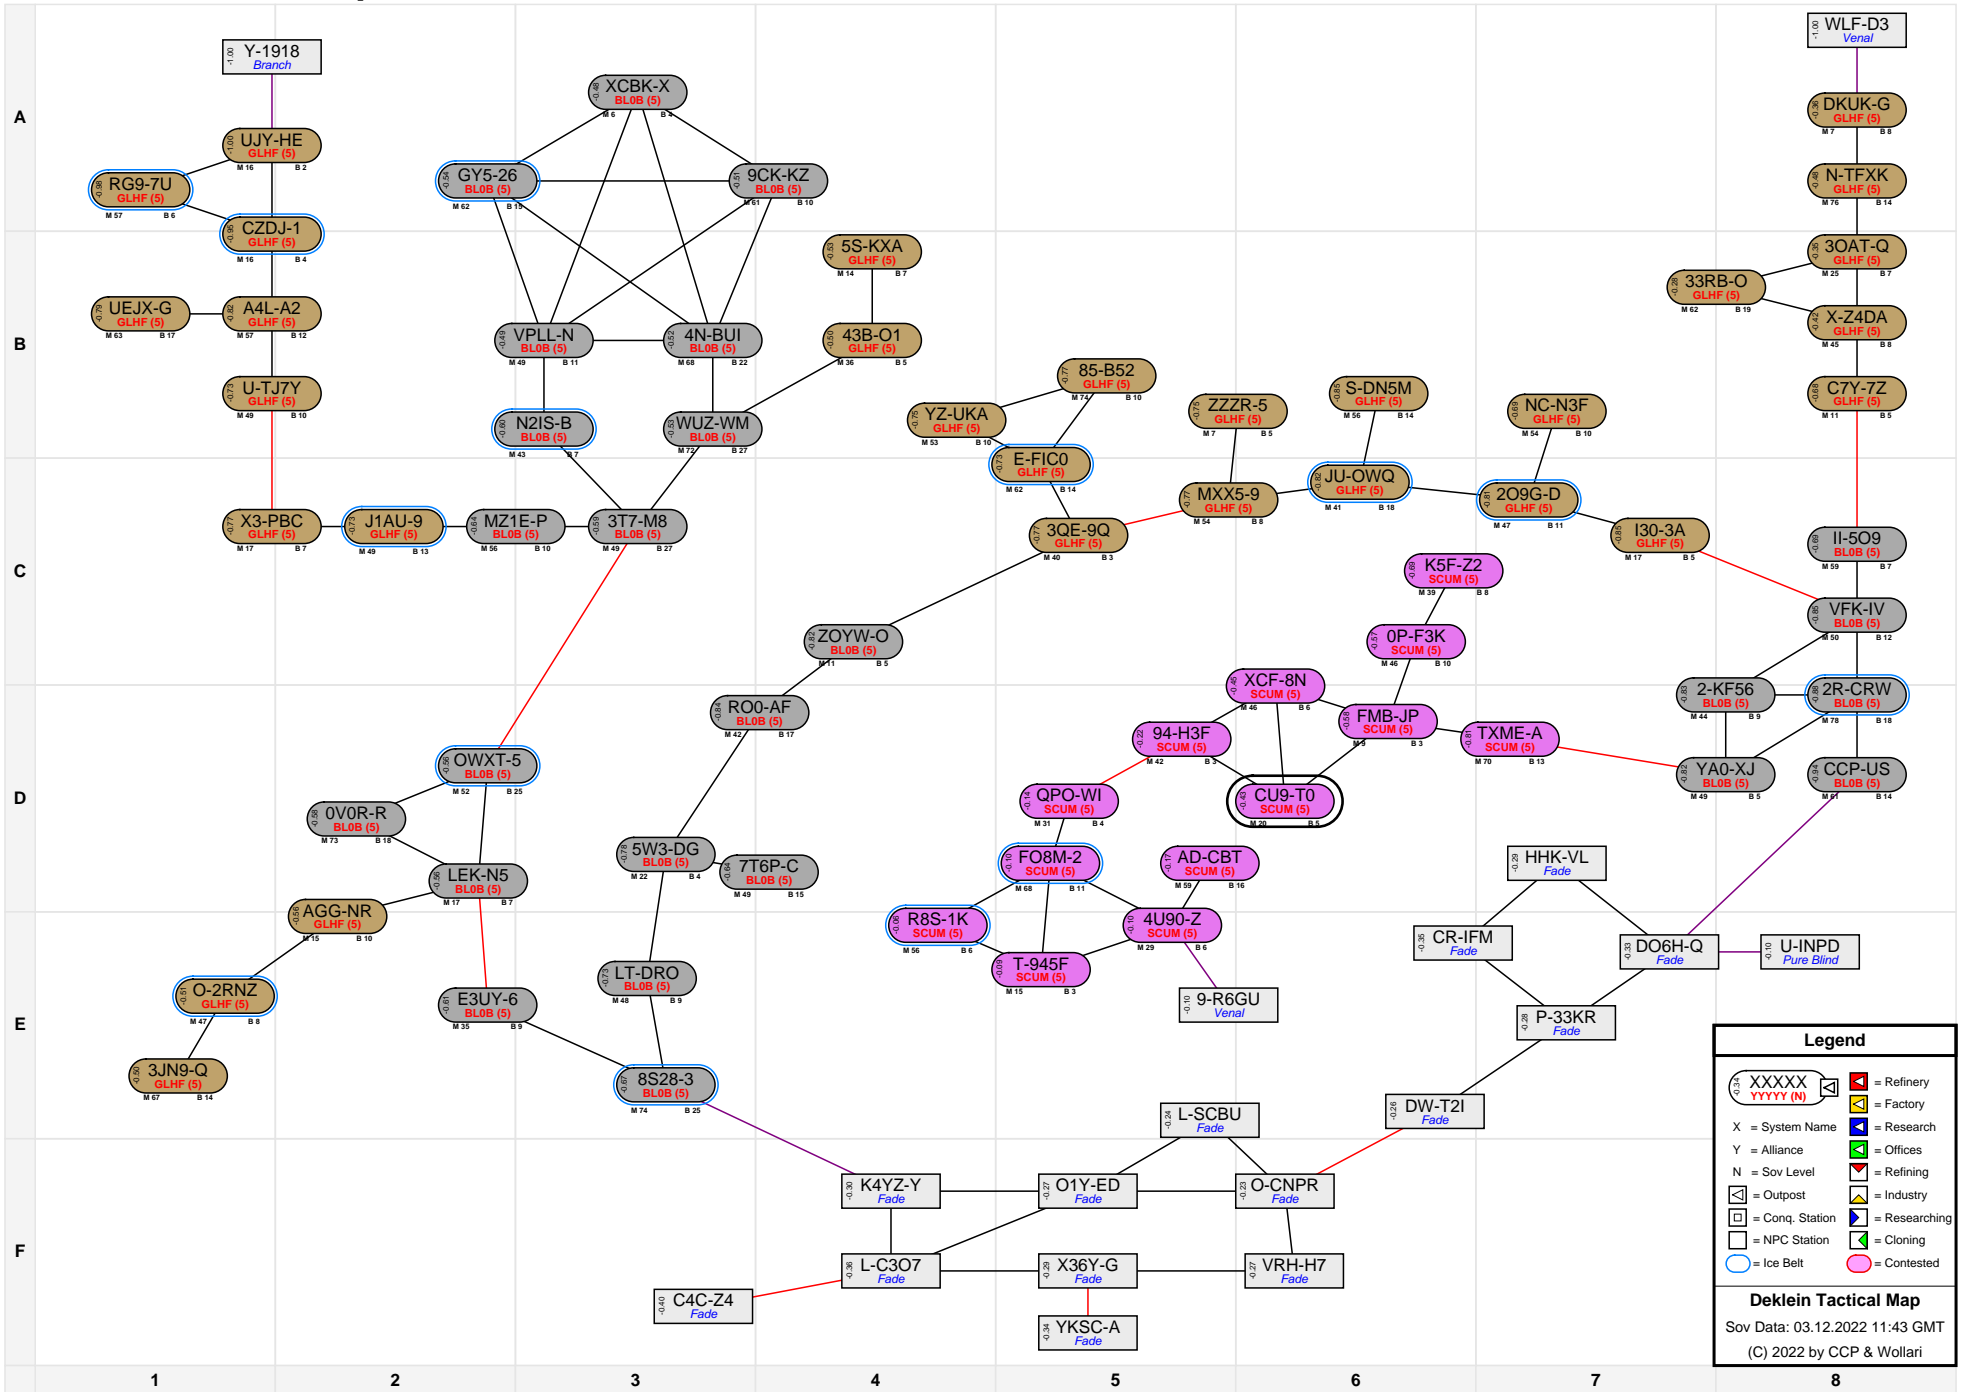

Deklein Tactical Map

Legend

- XXXXX YYYYY (N) = Refinery
- X = System Name
- Y = Alliance
- N = Sov Level
- [Icon] = Outpost
- [Icon] = Conq. Station
- [Icon] = NPC Station
- [Icon] = Research
- [Icon] = Offices
- [Icon] = Refining
- [Icon] = Industry
- [Icon] = Researching
- [Icon] = Cloning
- [Icon] = Ice Belt
- [Icon] = Contested

Deklein Tactical Map
 Sov Data: 03.12.2022 11:43 GMT
 (C) 2022 by CCP & Wollari