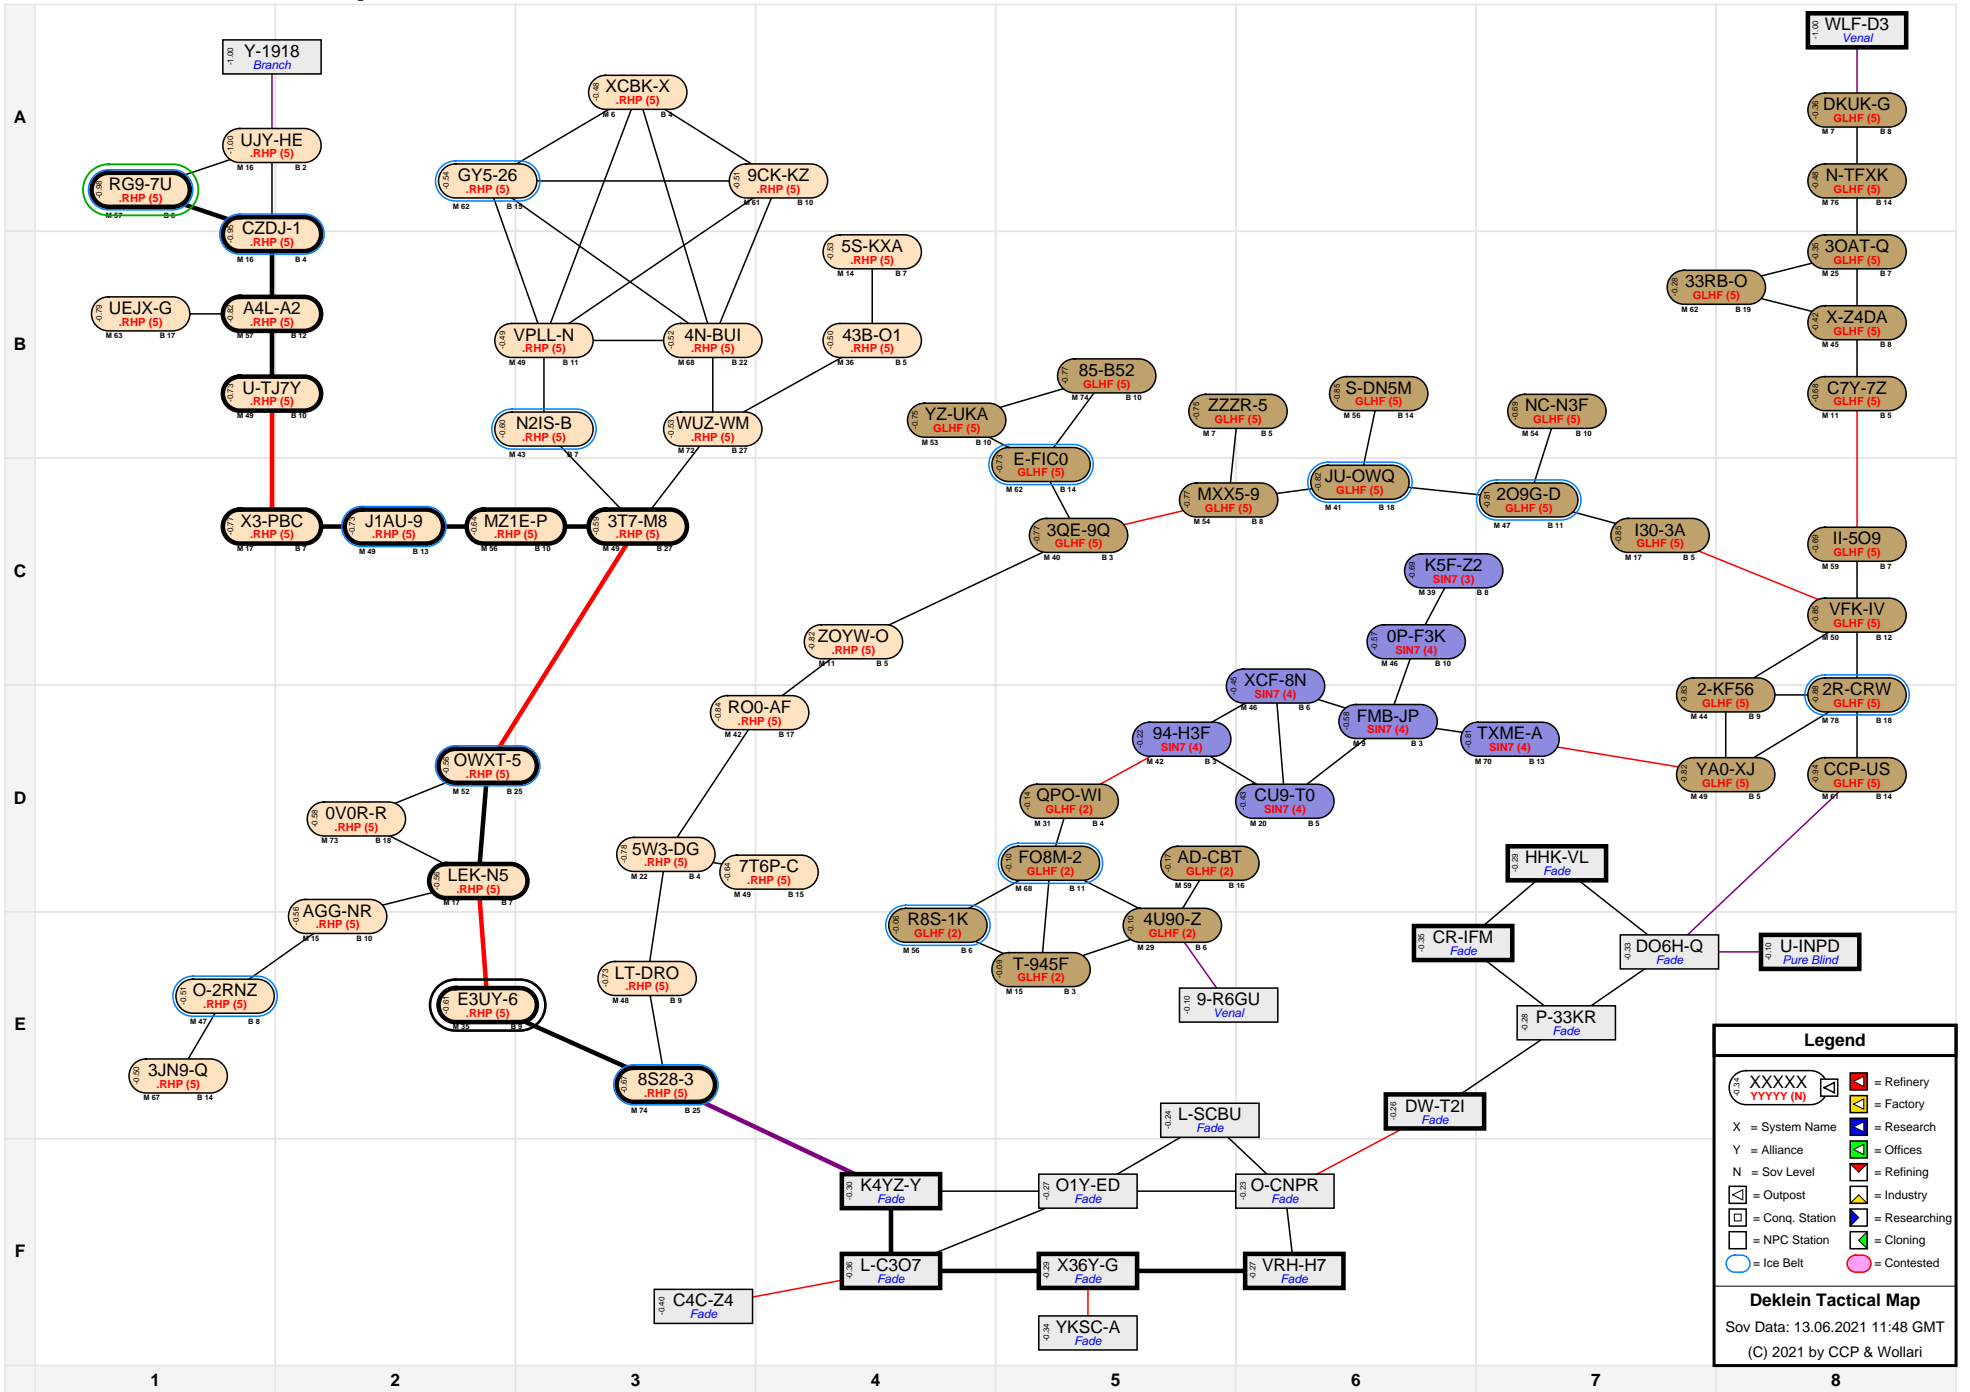

Deklein Tactical Map

Legend

- XXXXXX (with icons) = Refinery
- YYYYY (N) (with icon) = Factory
- X = System Name
- Y = Alliance
- N = Sov Level
- [Icon] = Outpost
- [Icon] = Conq. Station
- [Icon] = NPC Station
- [Icon] = Ice Belt
- [Icon] = Contested
- [Icon] = Research
- [Icon] = Offices
- [Icon] = Refining
- [Icon] = Industry
- [Icon] = Researching
- [Icon] = Cloning

Deklein Tactical Map
 Sov Data: 13.06.2021 11:48 GMT
 (C) 2021 by CCP & Wollari