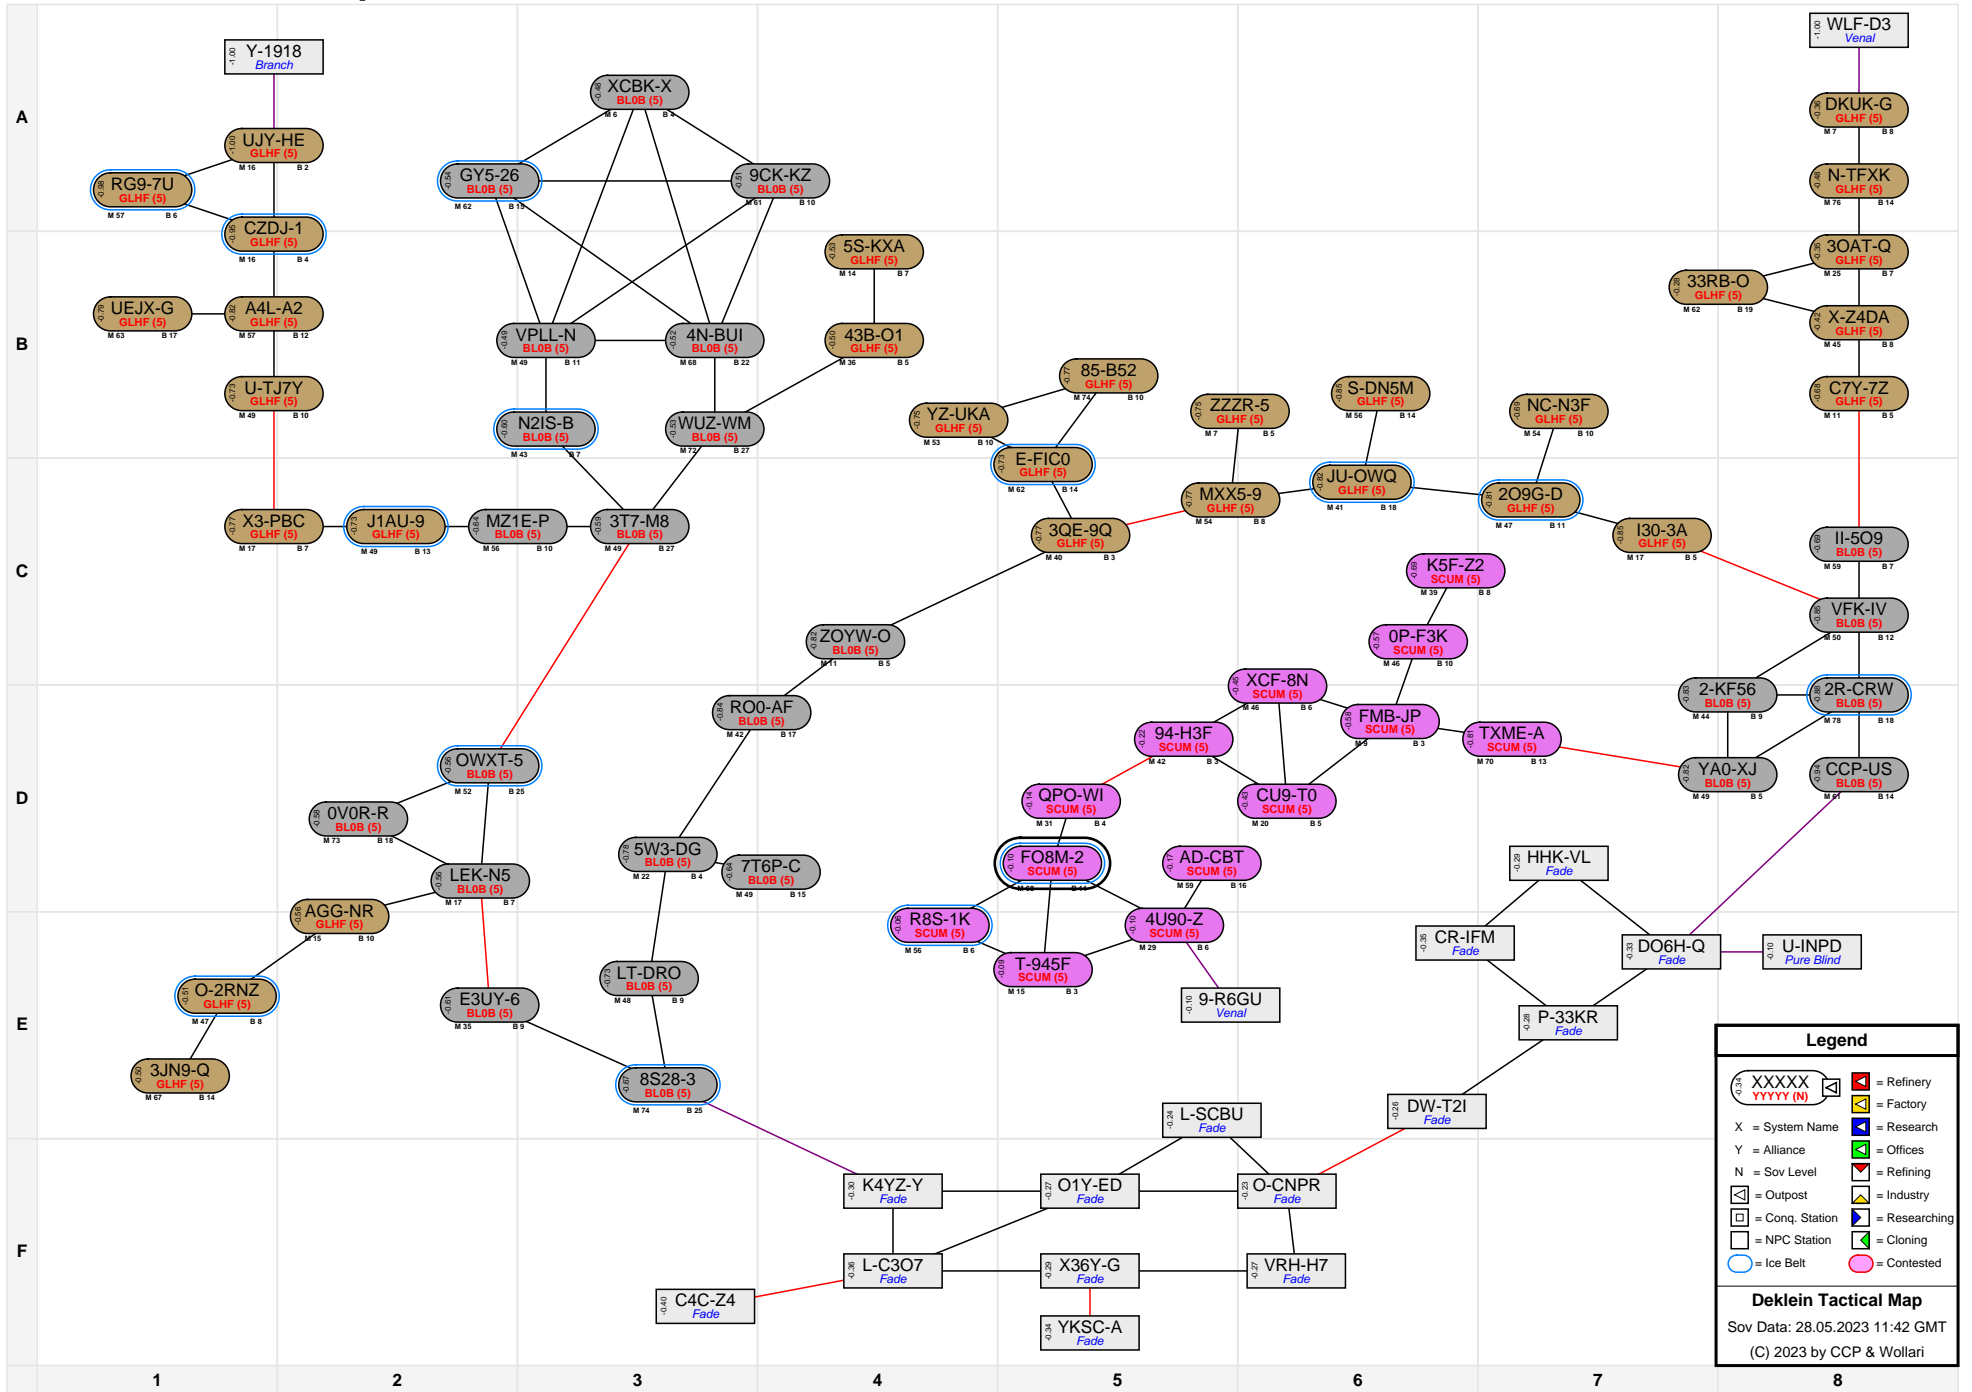

Deklein Tactical Map

Legend

XXXXX
YYYYY (N)

- X = System Name
- Y = Alliance
- N = Sov Level
- [Red Square] = Refinery
- [Yellow Square] = Factory
- [Blue Square] = Research
- [Green Square] = Offices
- [Red Square] = Refining
- [Blue Square] = Outpost
- [Yellow Square] = Industry
- [Blue Square] = Conq. Station
- [Yellow Square] = Researching
- [Blue Square] = NPC Station
- [Green Square] = Cloning
- [Blue Circle] = Ice Belt
- [Pink Circle] = Contested

Deklein Tactical Map
Sov Data: 28.05.2023 11:42 GMT
(C) 2023 by CCP & Wollari