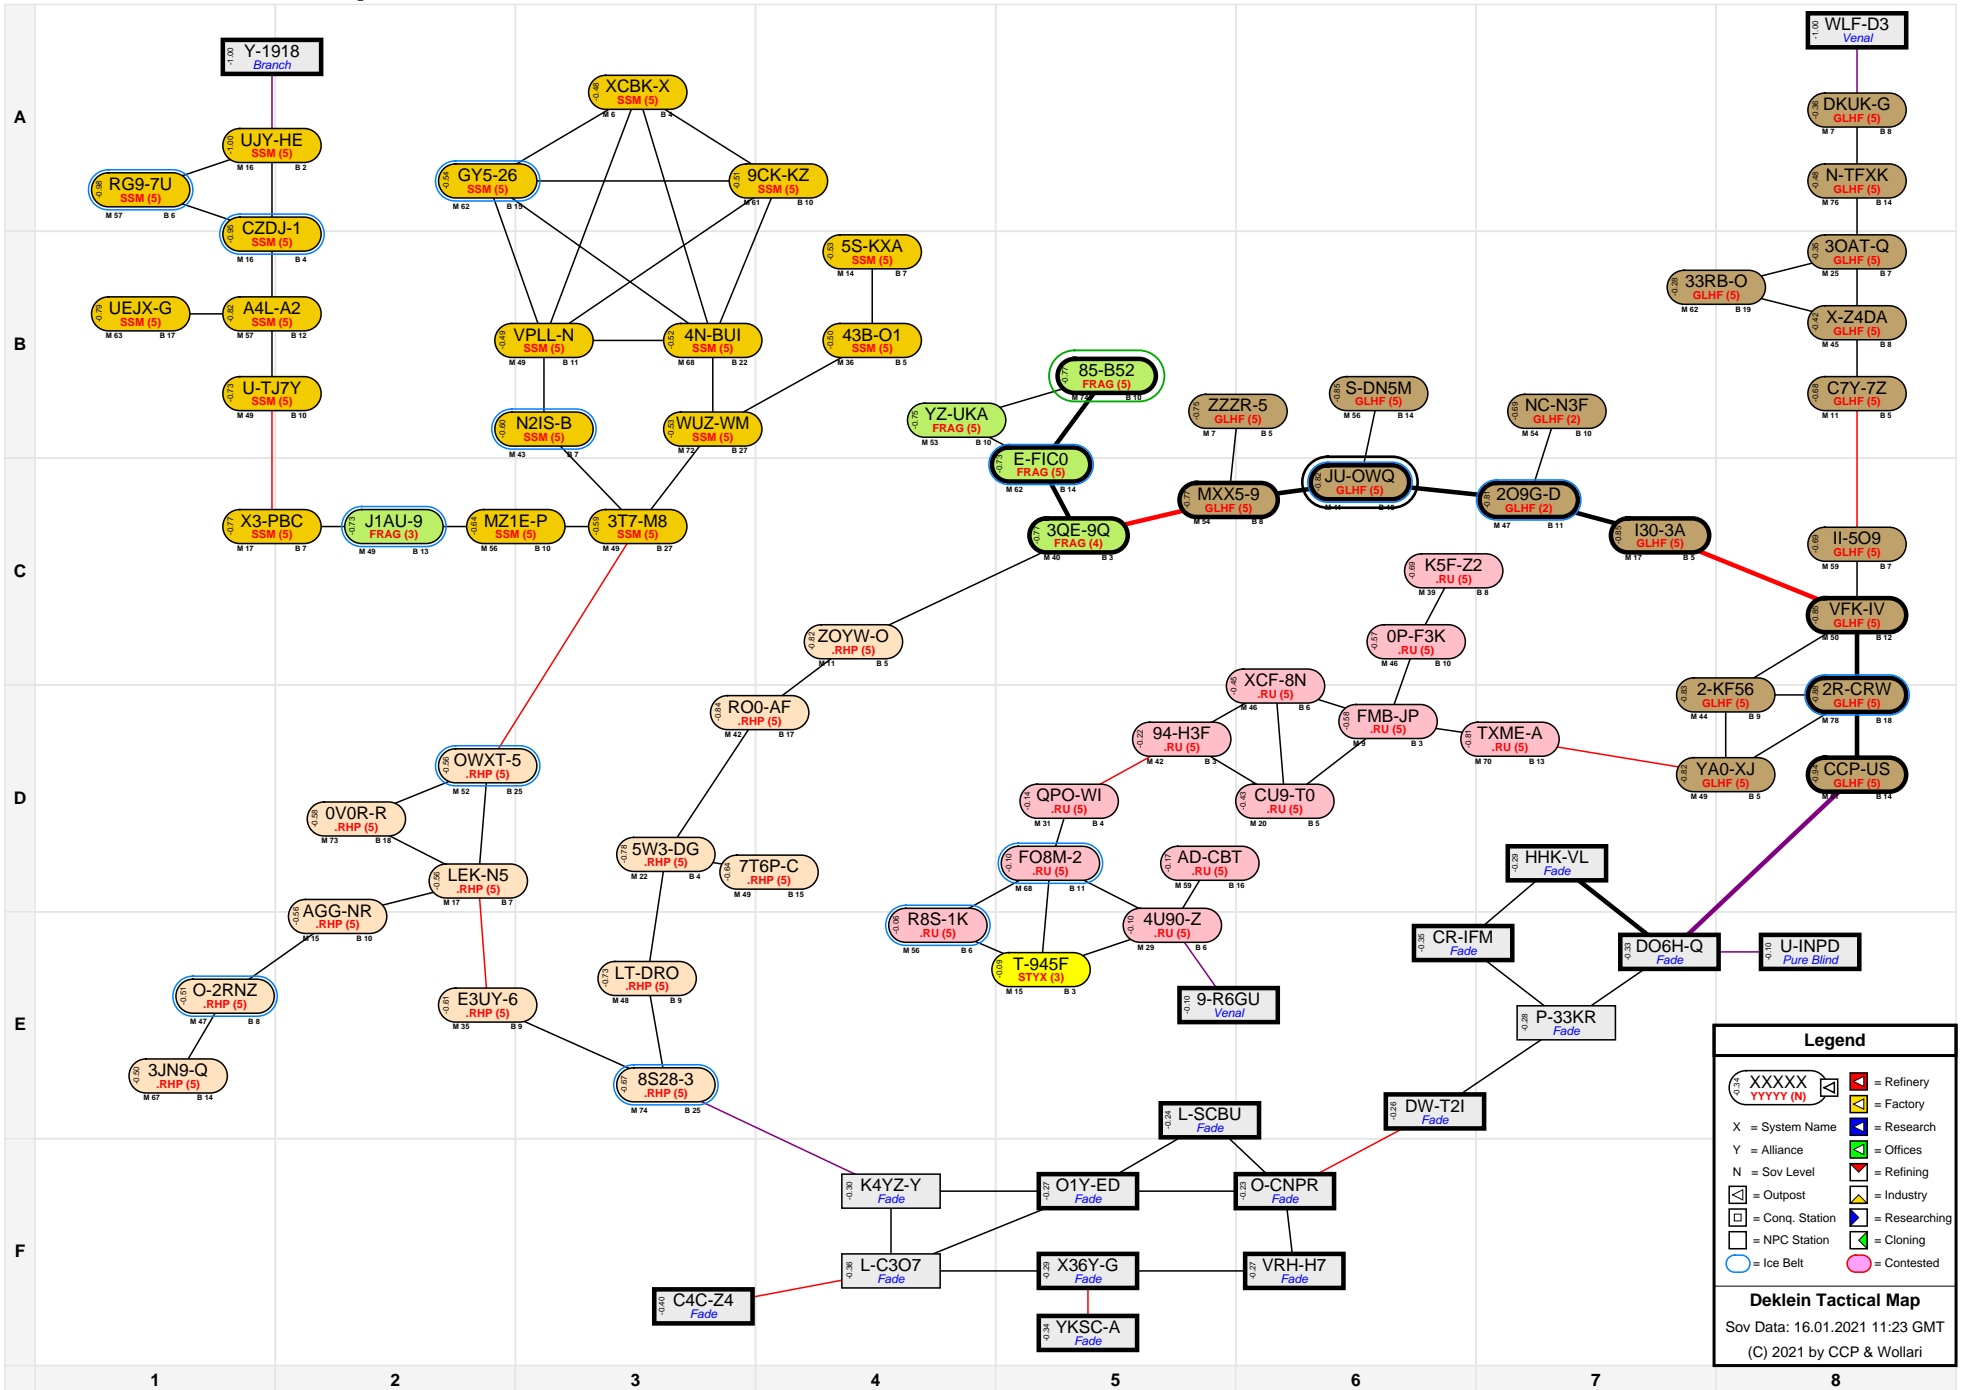

Deklein Tactical Map

Legend

- XXXXX YYYYY (N) = Refinery
- X = System Name
- Y = Alliance
- N = Sov Level
- = Outpost
- = Conq. Station
- = NPC Station
- = Ice Belt
- = Contested
- = Factory
- = Research
- = Offices
- = Refining
- = Industry
- = Researching
- = Cloning

Deklein Tactical Map
 Sov Data: 16.01.2021 11:23 GMT
 (C) 2021 by CCP & Wollari