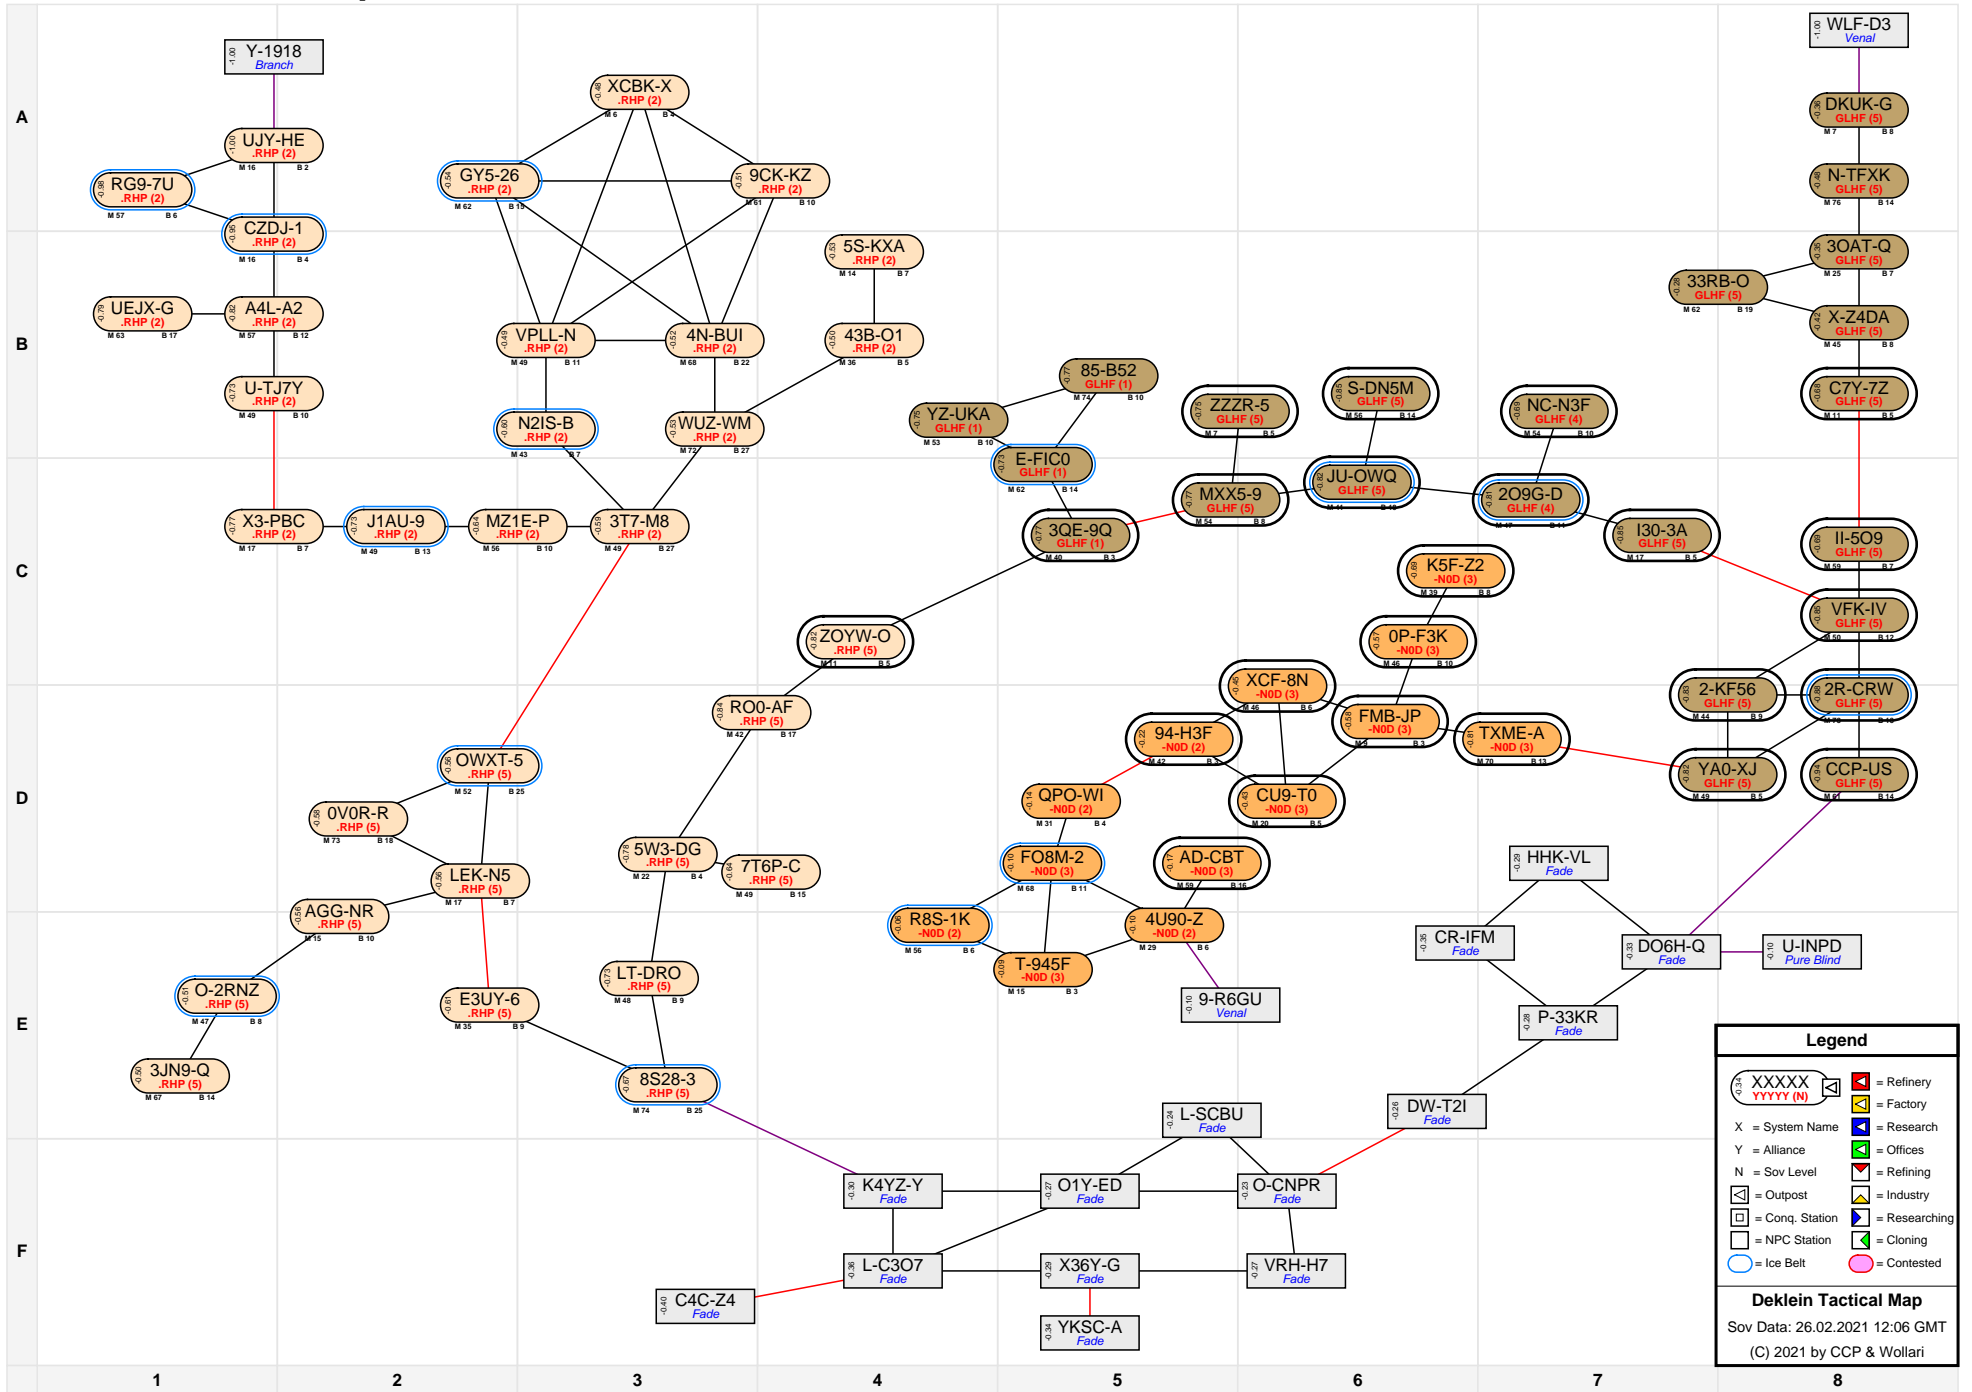

Deklein Tactical Map

Legend

- XXXXX YYYYY (N) = Refinery
- X = System Name
- Y = Alliance
- N = Sov Level
- [Icon] = Outpost
- [Icon] = Industry
- [Icon] = Conq. Station
- [Icon] = Researching
- [Icon] = NPC Station
- [Icon] = Cloning
- = Ice Belt
- = Contested

Deklein Tactical Map
 Sov Data: 26.02.2021 12:06 GMT
 (C) 2021 by CCP & Wollari