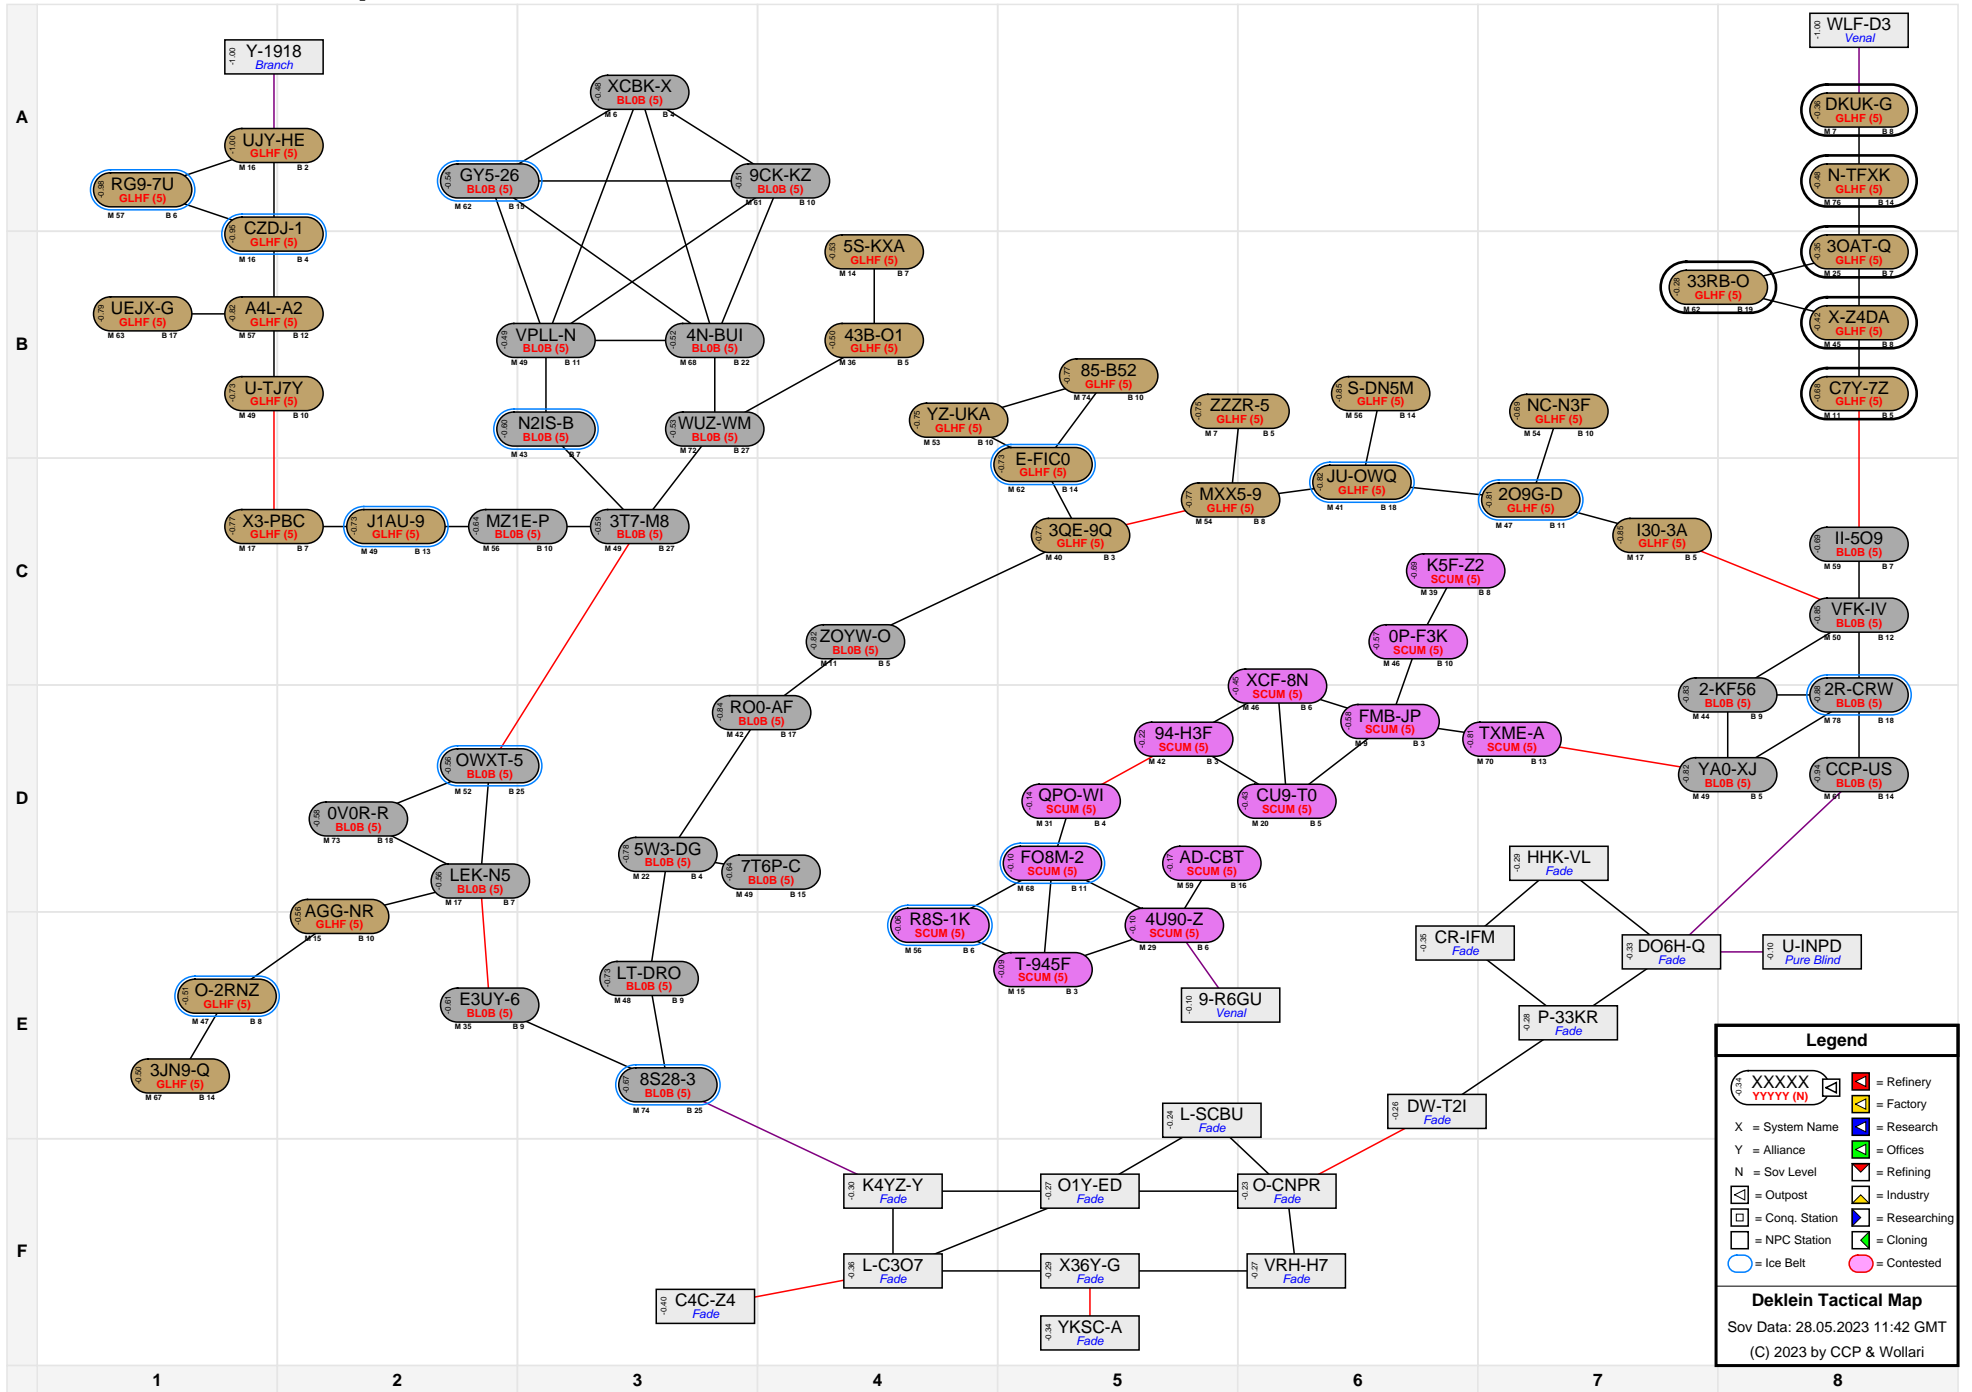

Deklein Tactical Map

Legend

- XXXXX (with red square) = Refinery
- YYYYY (N) (with yellow square) = Factory
- X = System Name
- Y = Alliance
- N = Sov Level
- N (with blue square) = Research
- N (with green square) = Offices
- N (with orange square) = Refining
- N (with grey square) = Outpost
- N (with purple square) = Conq. Station
- N (with white square) = NPC Station
- (with blue circle) = Ice Belt
- (with pink circle) = Contested

Deklein Tactical Map
 Sov Data: 28.05.2023 11:42 GMT
 (C) 2023 by CCP & Wollari