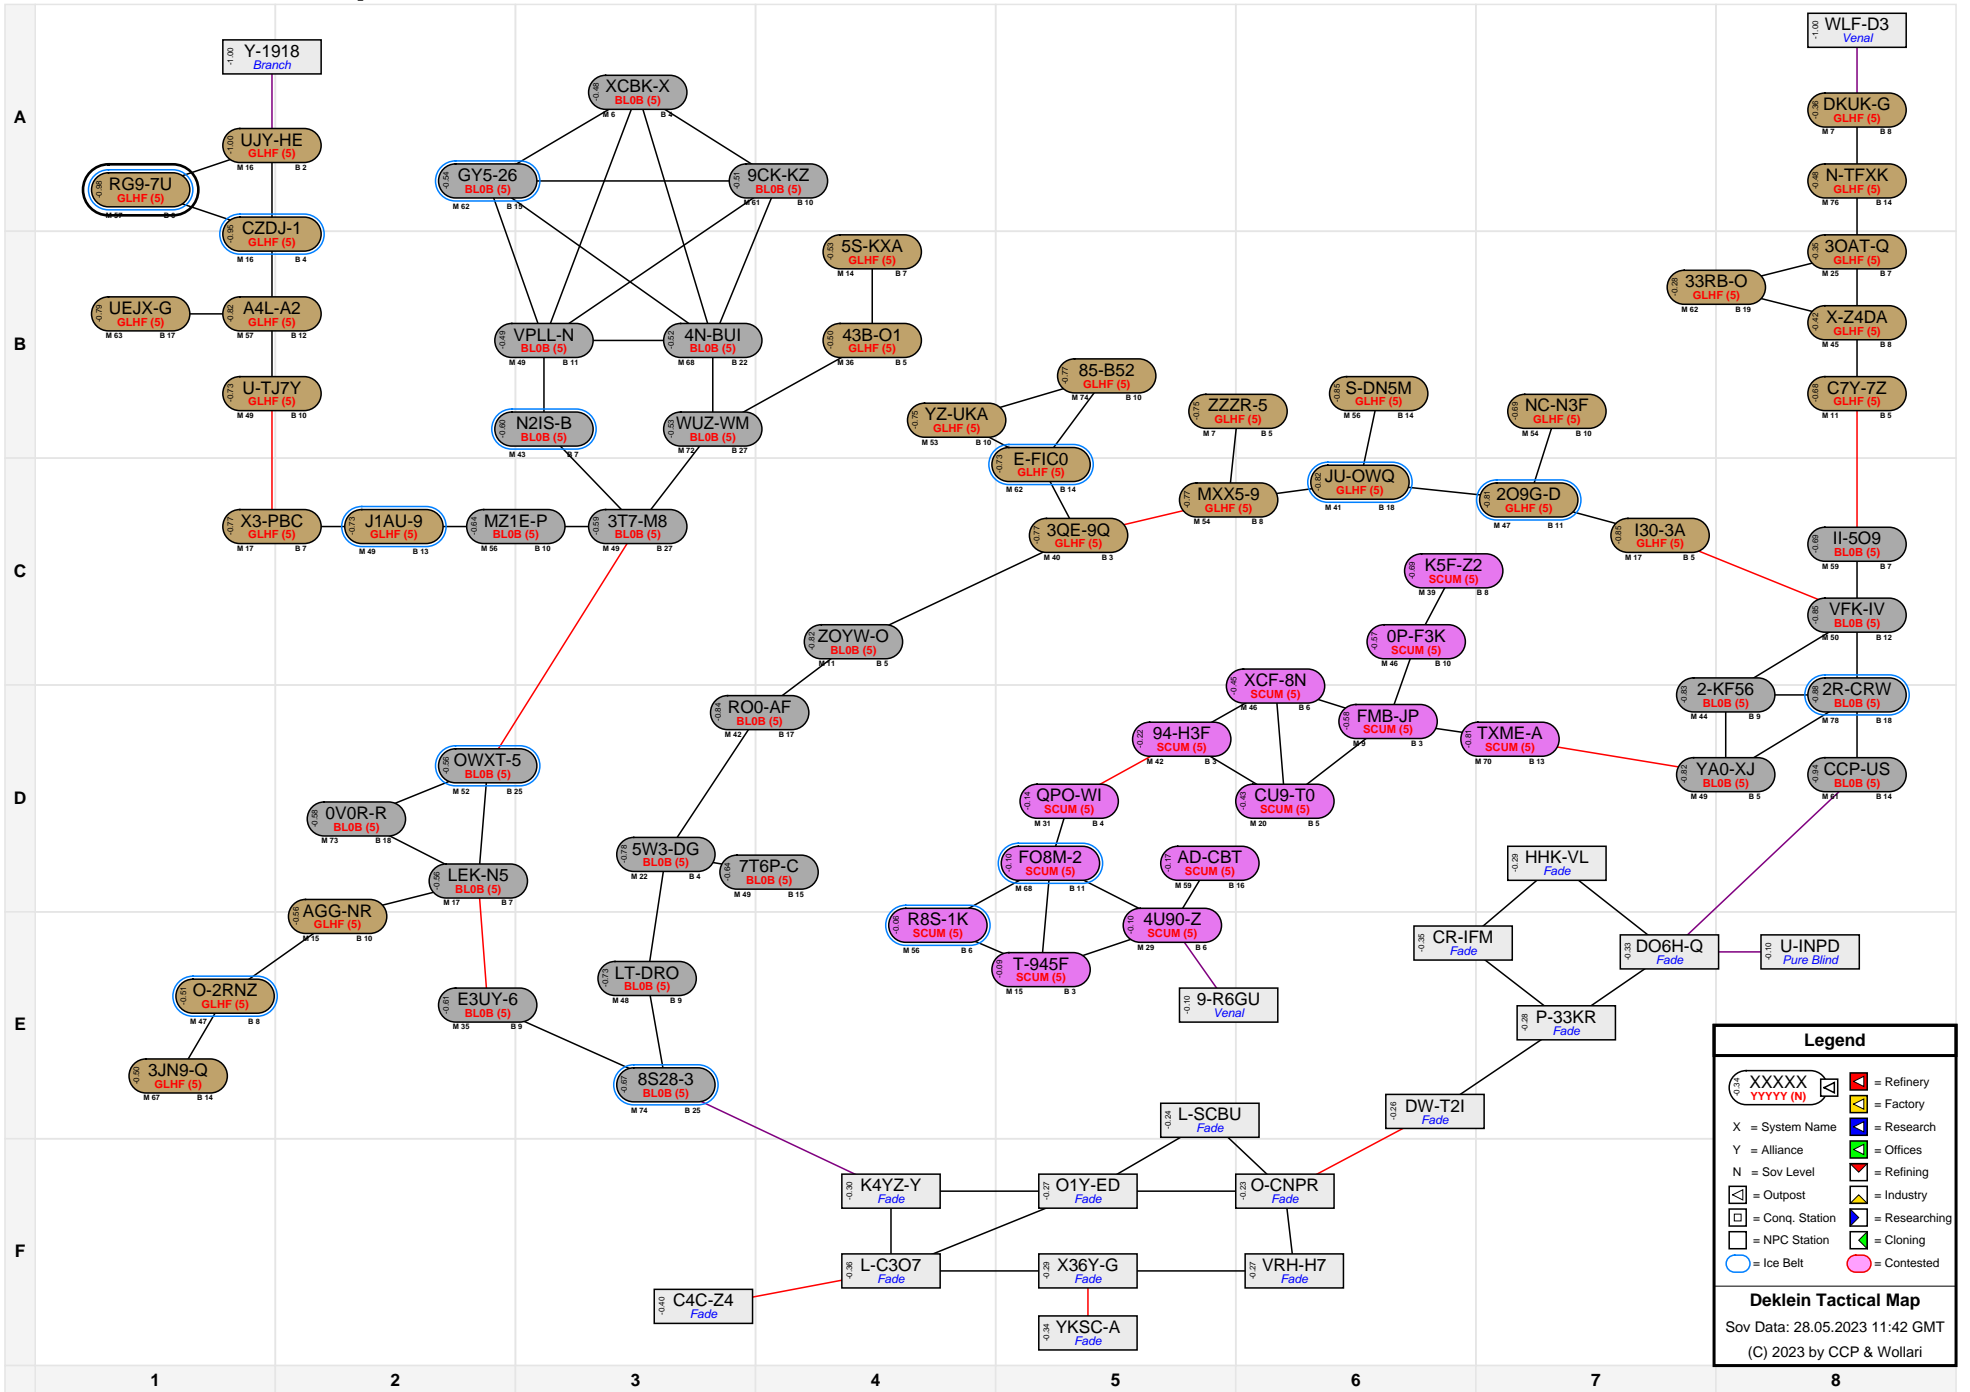

Deklein Tactical Map

Legend

- XXXXX (with red square) = Refinery
- YYYYY (with yellow square) = Factory
- X = System Name
- Y = Alliance
- N = Sov Level
- [Square with blue border] = Research
- [Square with green border] = Offices
- [Square with orange border] = Refining
- [Square with grey border] = Outpost
- [Square with purple border] = Conq. Station
- [Square with white border] = NPC Station
- [Blue circle] = Ice Belt
- [Pink circle] = Contested

Deklein Tactical Map
 Sov Data: 28.05.2023 11:42 GMT
 (C) 2023 by CCP & Wollari