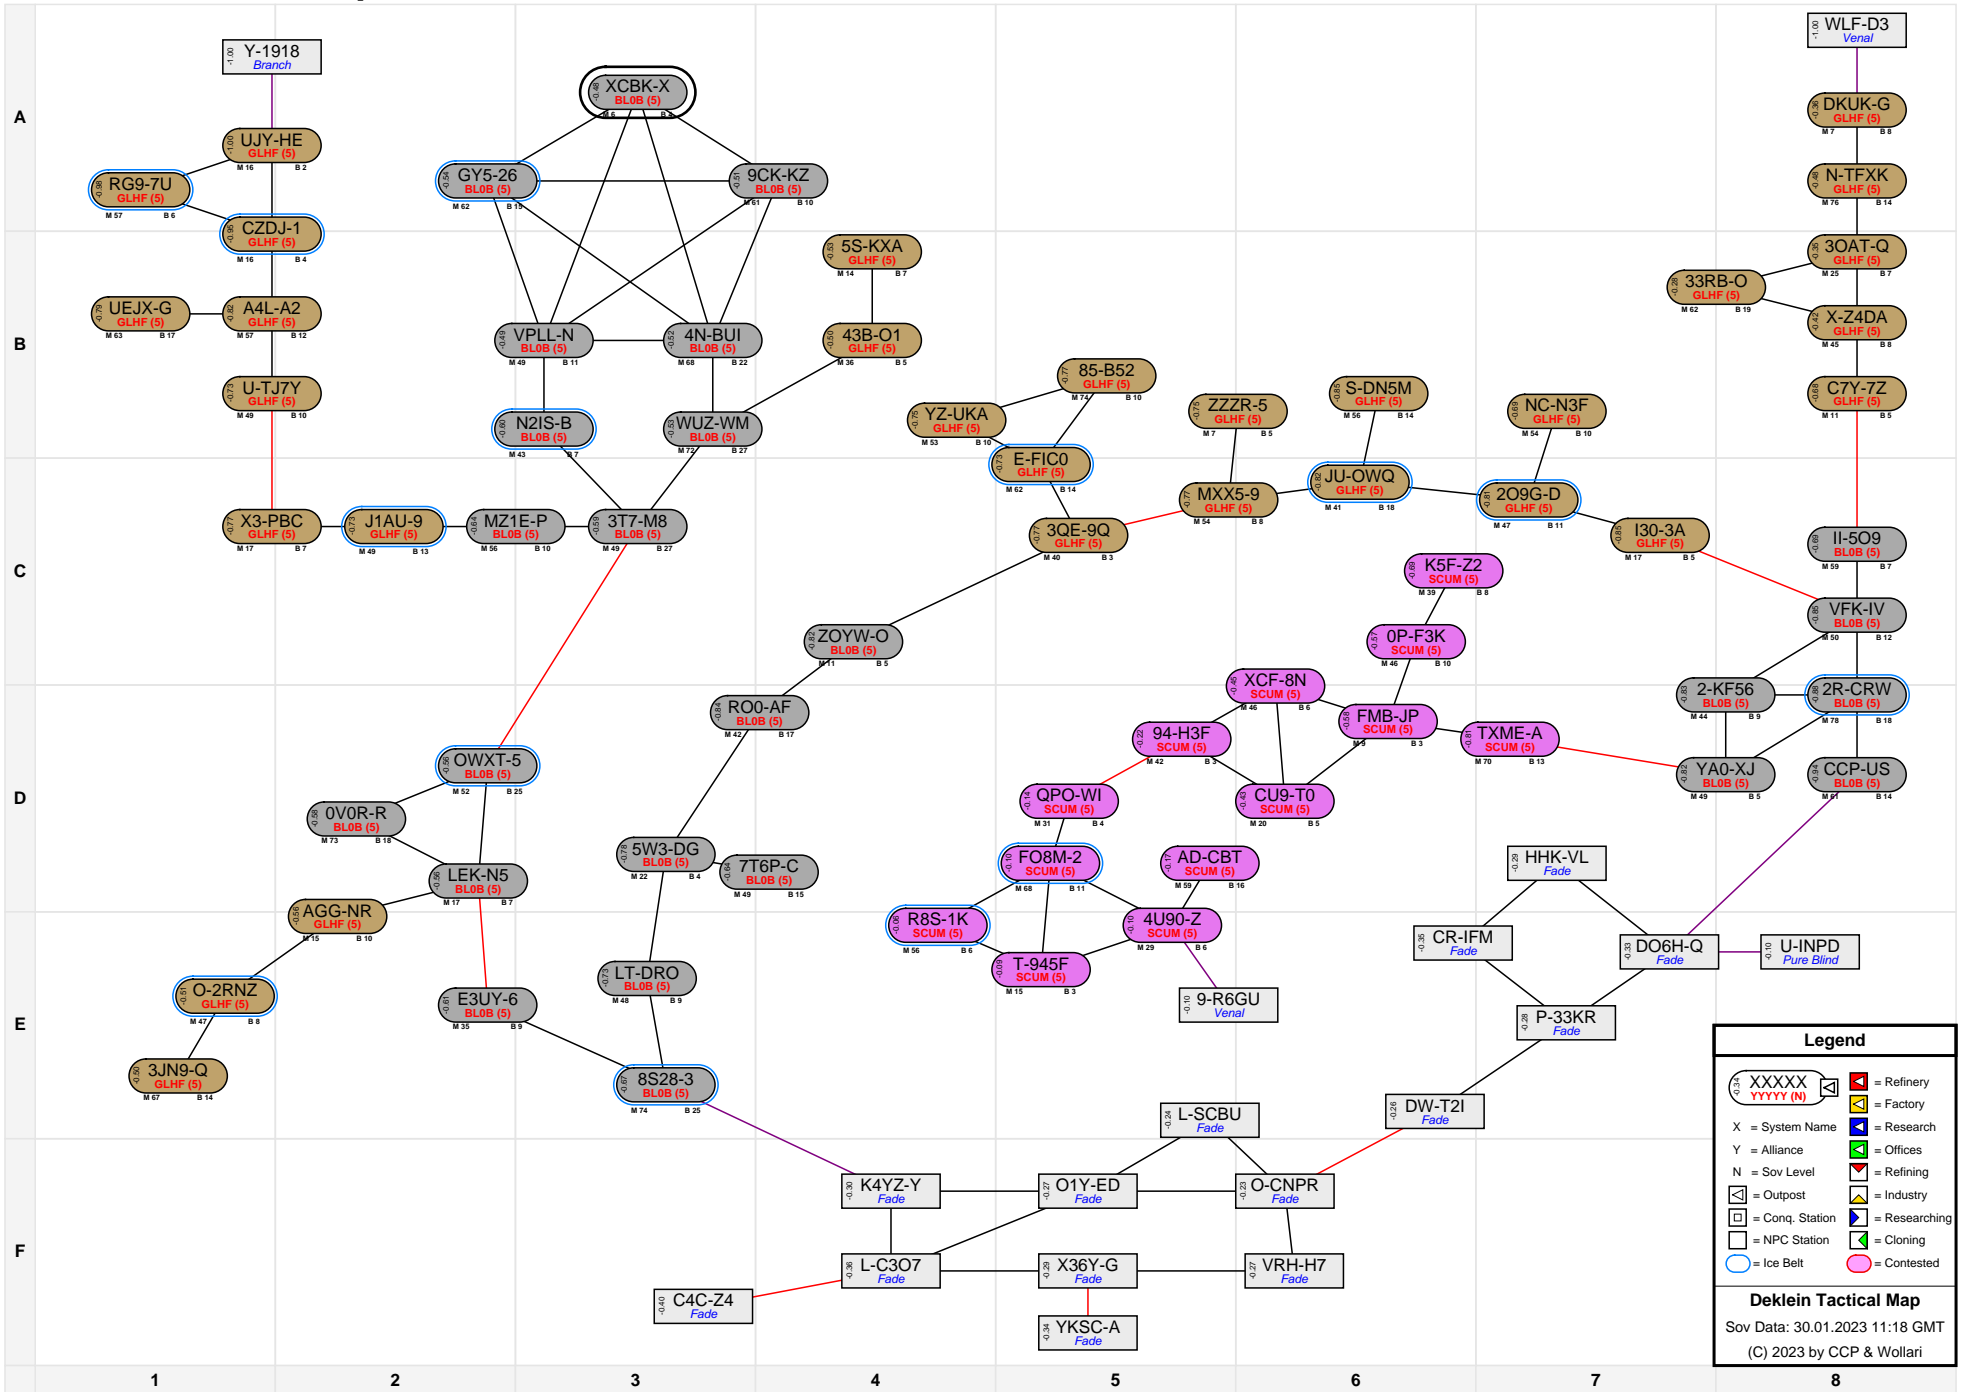

Deklein Tactical Map

Legend

- XXXXX YYYYY (N) = Refinery
- X = System Name
- Y = Alliance
- N = Sov Level
- [Icon] = Outpost
- [Icon] = Conq. Station
- [Icon] = NPC Station
- [Icon] = Research
- [Icon] = Offices
- [Icon] = Refining
- [Icon] = Industry
- [Icon] = Researching
- [Icon] = Cloning
- [Icon] = Contested

Deklein Tactical Map
 Sov Data: 30.01.2023 11:18 GMT
 (C) 2023 by CCP & Wollari