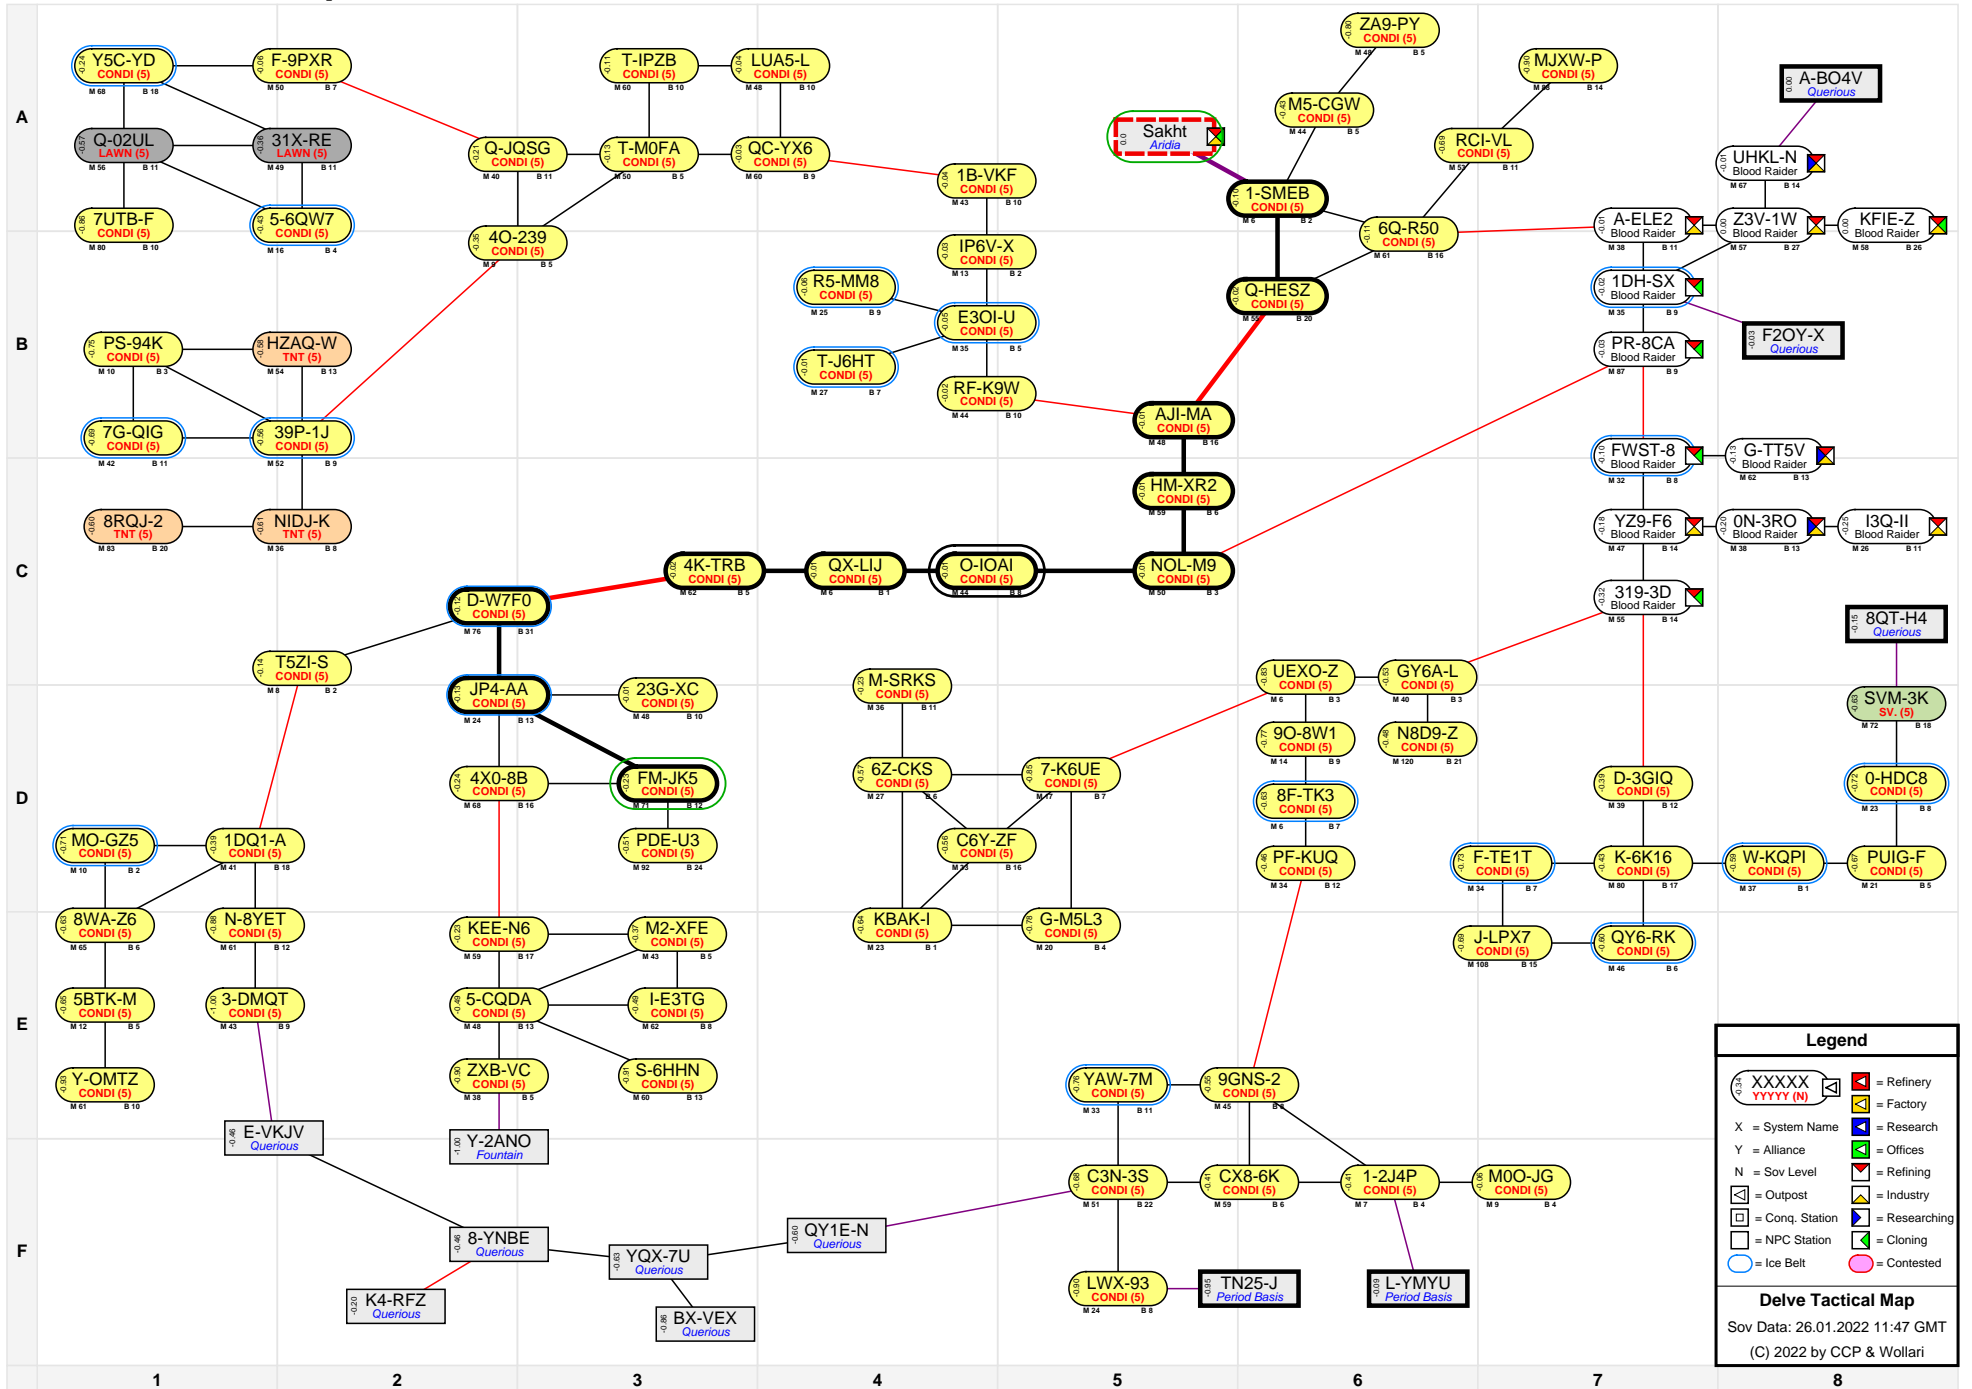

# Delve Tactical Map

**Legend**

- XXXXX YYY (N) = Refinery
- XXXXX YYY (N) = Factory
- X = System Name
- Y = Alliance
- N = Sov Level
- [Icon] = Outpost
- [Icon] = Industry
- [Icon] = Conq. Station
- [Icon] = NPC Station
- [Icon] = Researching
- [Icon] = Cloning
- [Icon] = Contested

**Delve Tactical Map**  
 Sov Data: 26.01.2022 11:47 GMT  
 (C) 2022 by CCP & Wollari