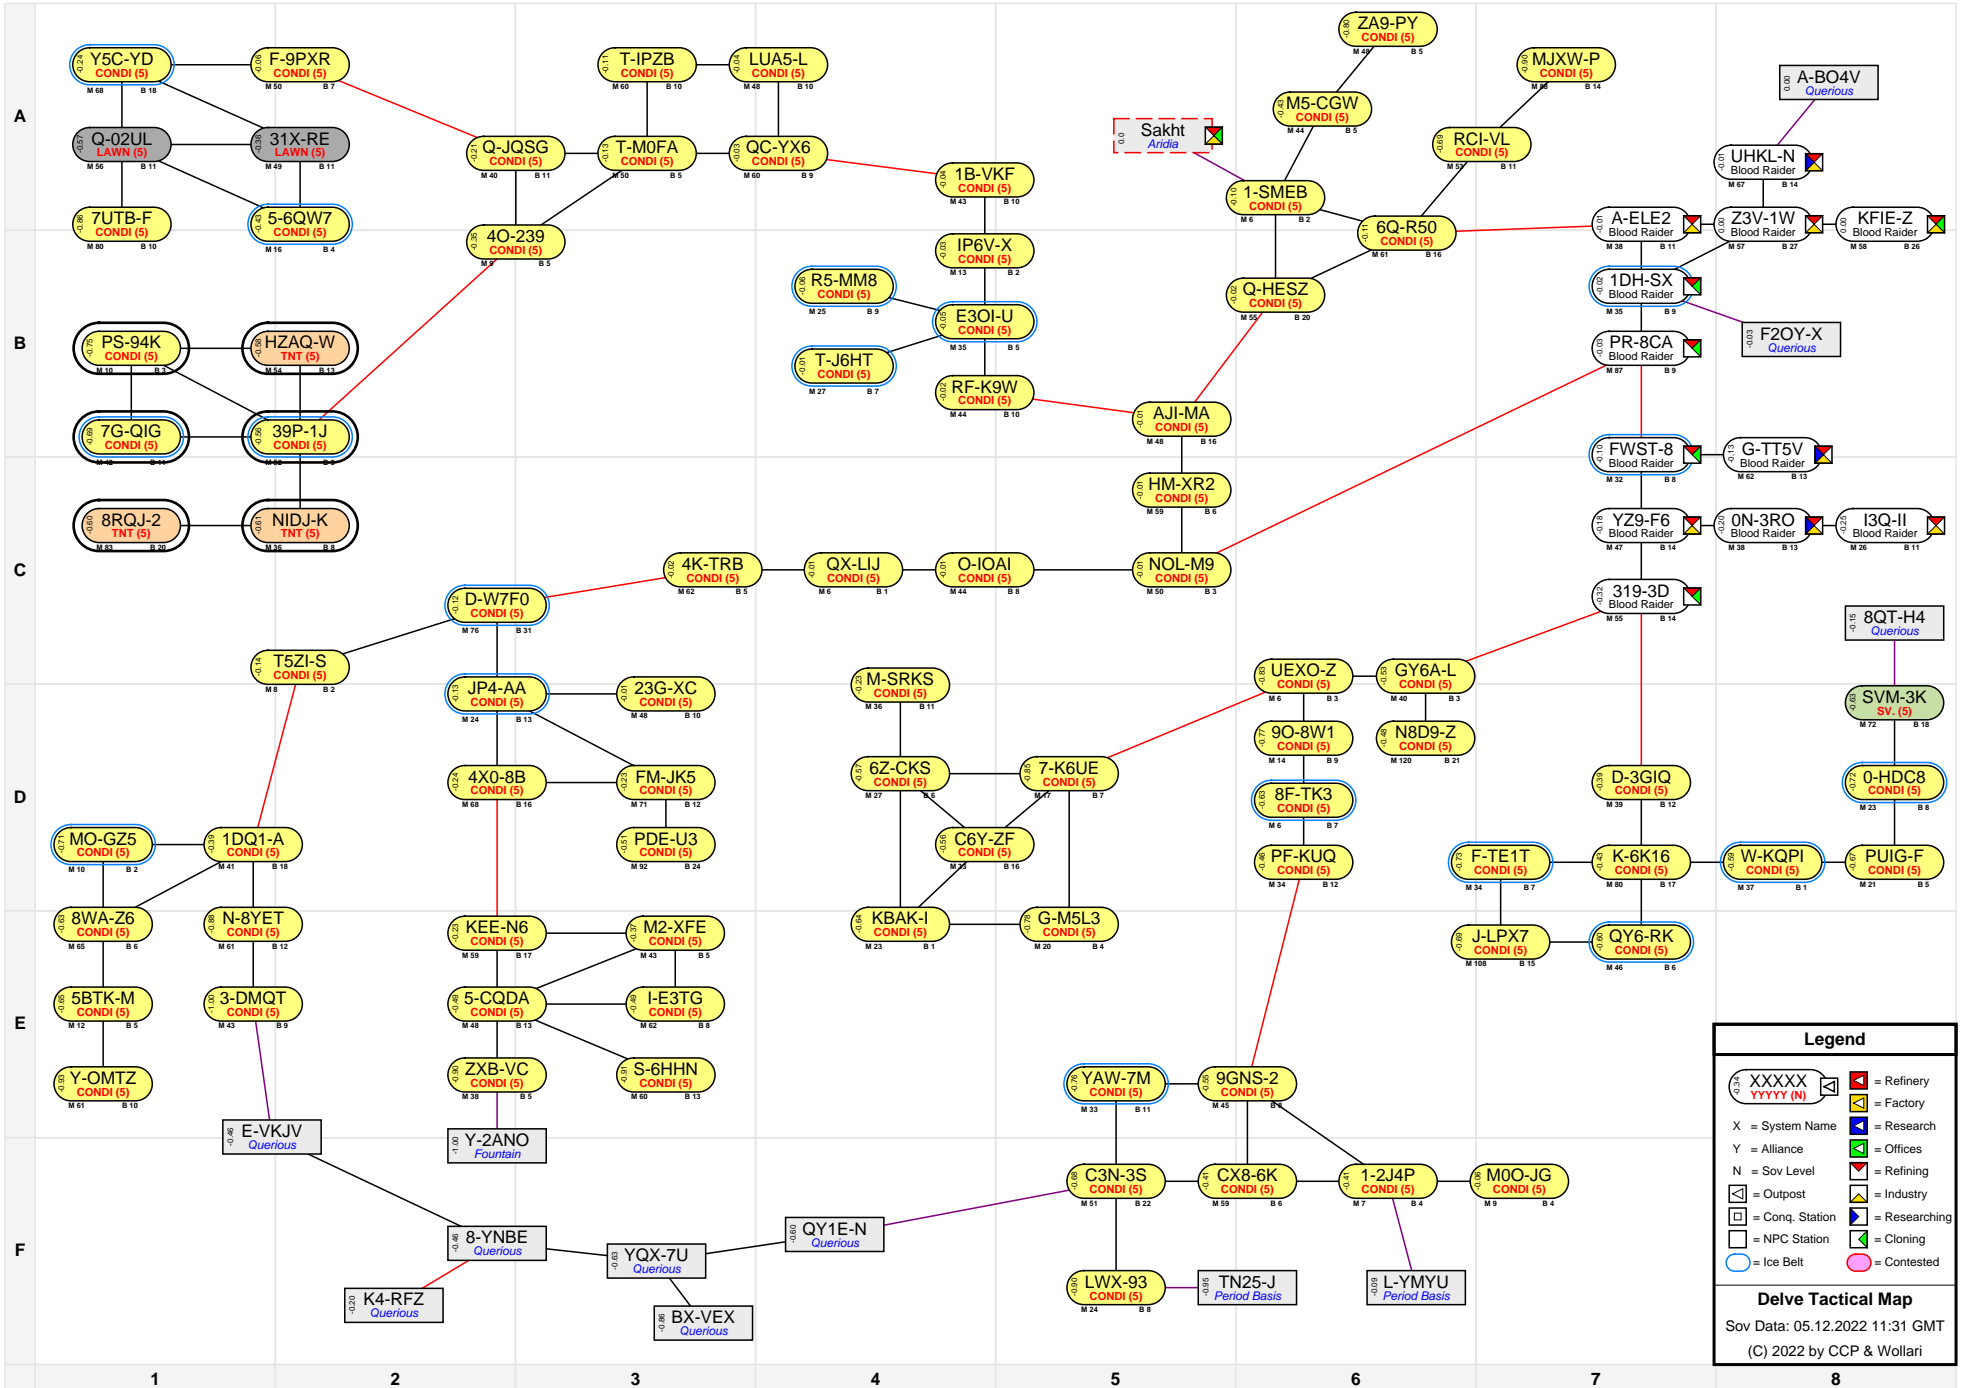

Delve Tactical Map

Legend

- XXXXXX YYYYY (N) = Refinery
- XXXXXX YYYYY (N) = Factory
- X = System Name
- Y = Alliance
- N = Sov Level
- [Icon] = Outpost
- [Icon] = Industry
- [Icon] = Conq. Station
- [Icon] = NPC Station
- [Icon] = Researching
- [Icon] = Cloning
- [Icon] = Contested

Delve Tactical Map
 Sov Data: 05.12.2022 11:31 GMT
 (C) 2022 by CCP & Wollari