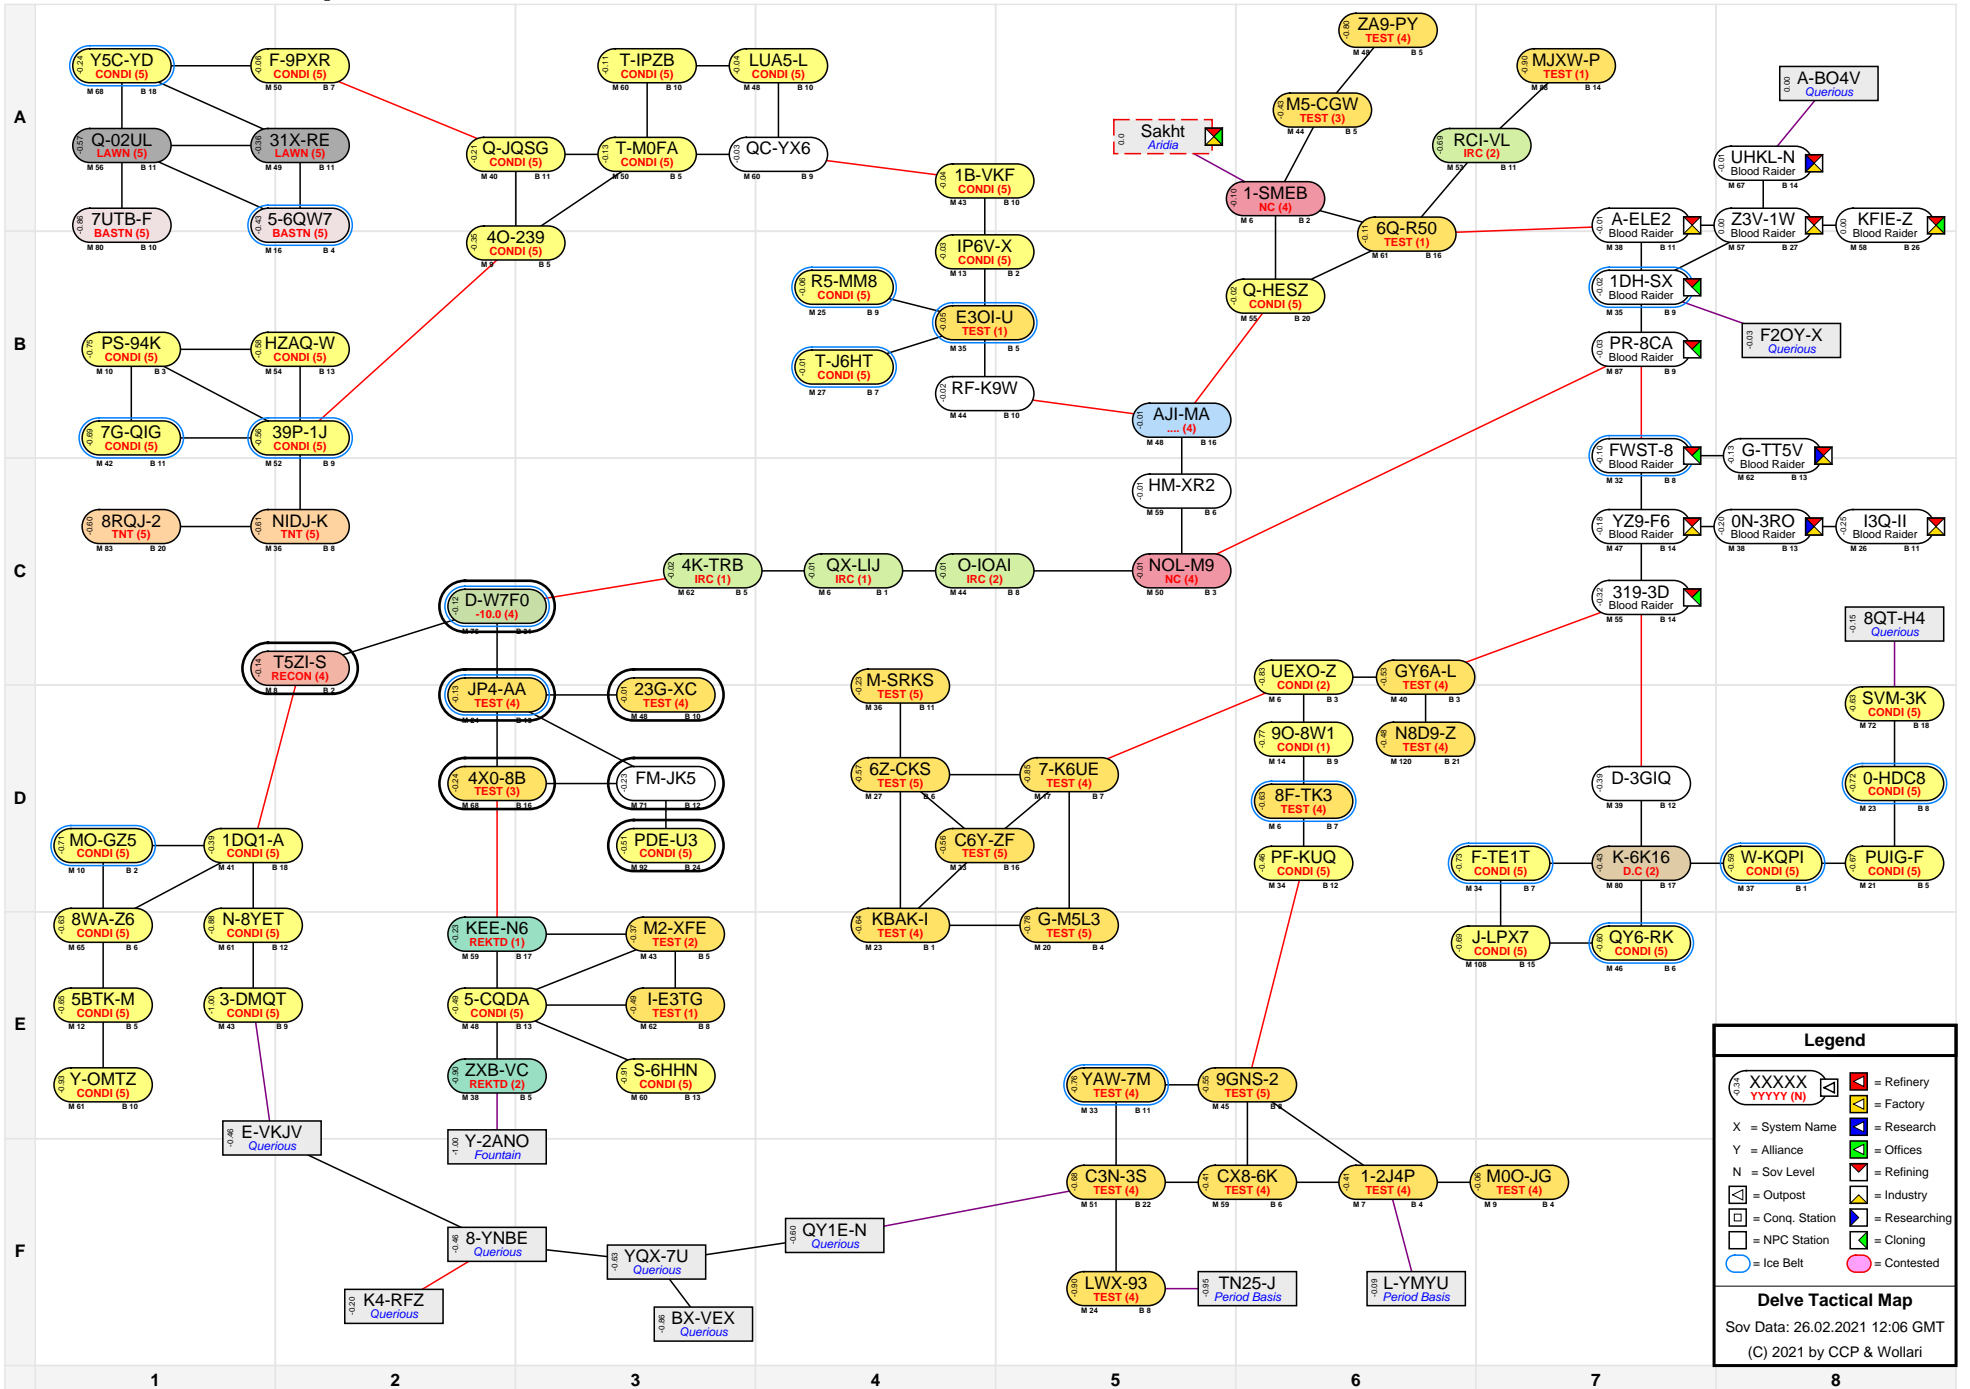

Delve Tactical Map

Legend

- XXXXXX YYYYY (N) = Refinery
- XXXXXX YYYYY (N) = Factory
- X = System Name
- Y = Alliance
- N = Sov Level
- = Outpost
- = Conq. Station
- = NPC Station
- = Research
- = Refining
- = Industry
- = Cloning
- = Contested

Delve Tactical Map
 Sov Data: 26.02.2021 12:06 GMT
 (C) 2021 by CCP & Wollari