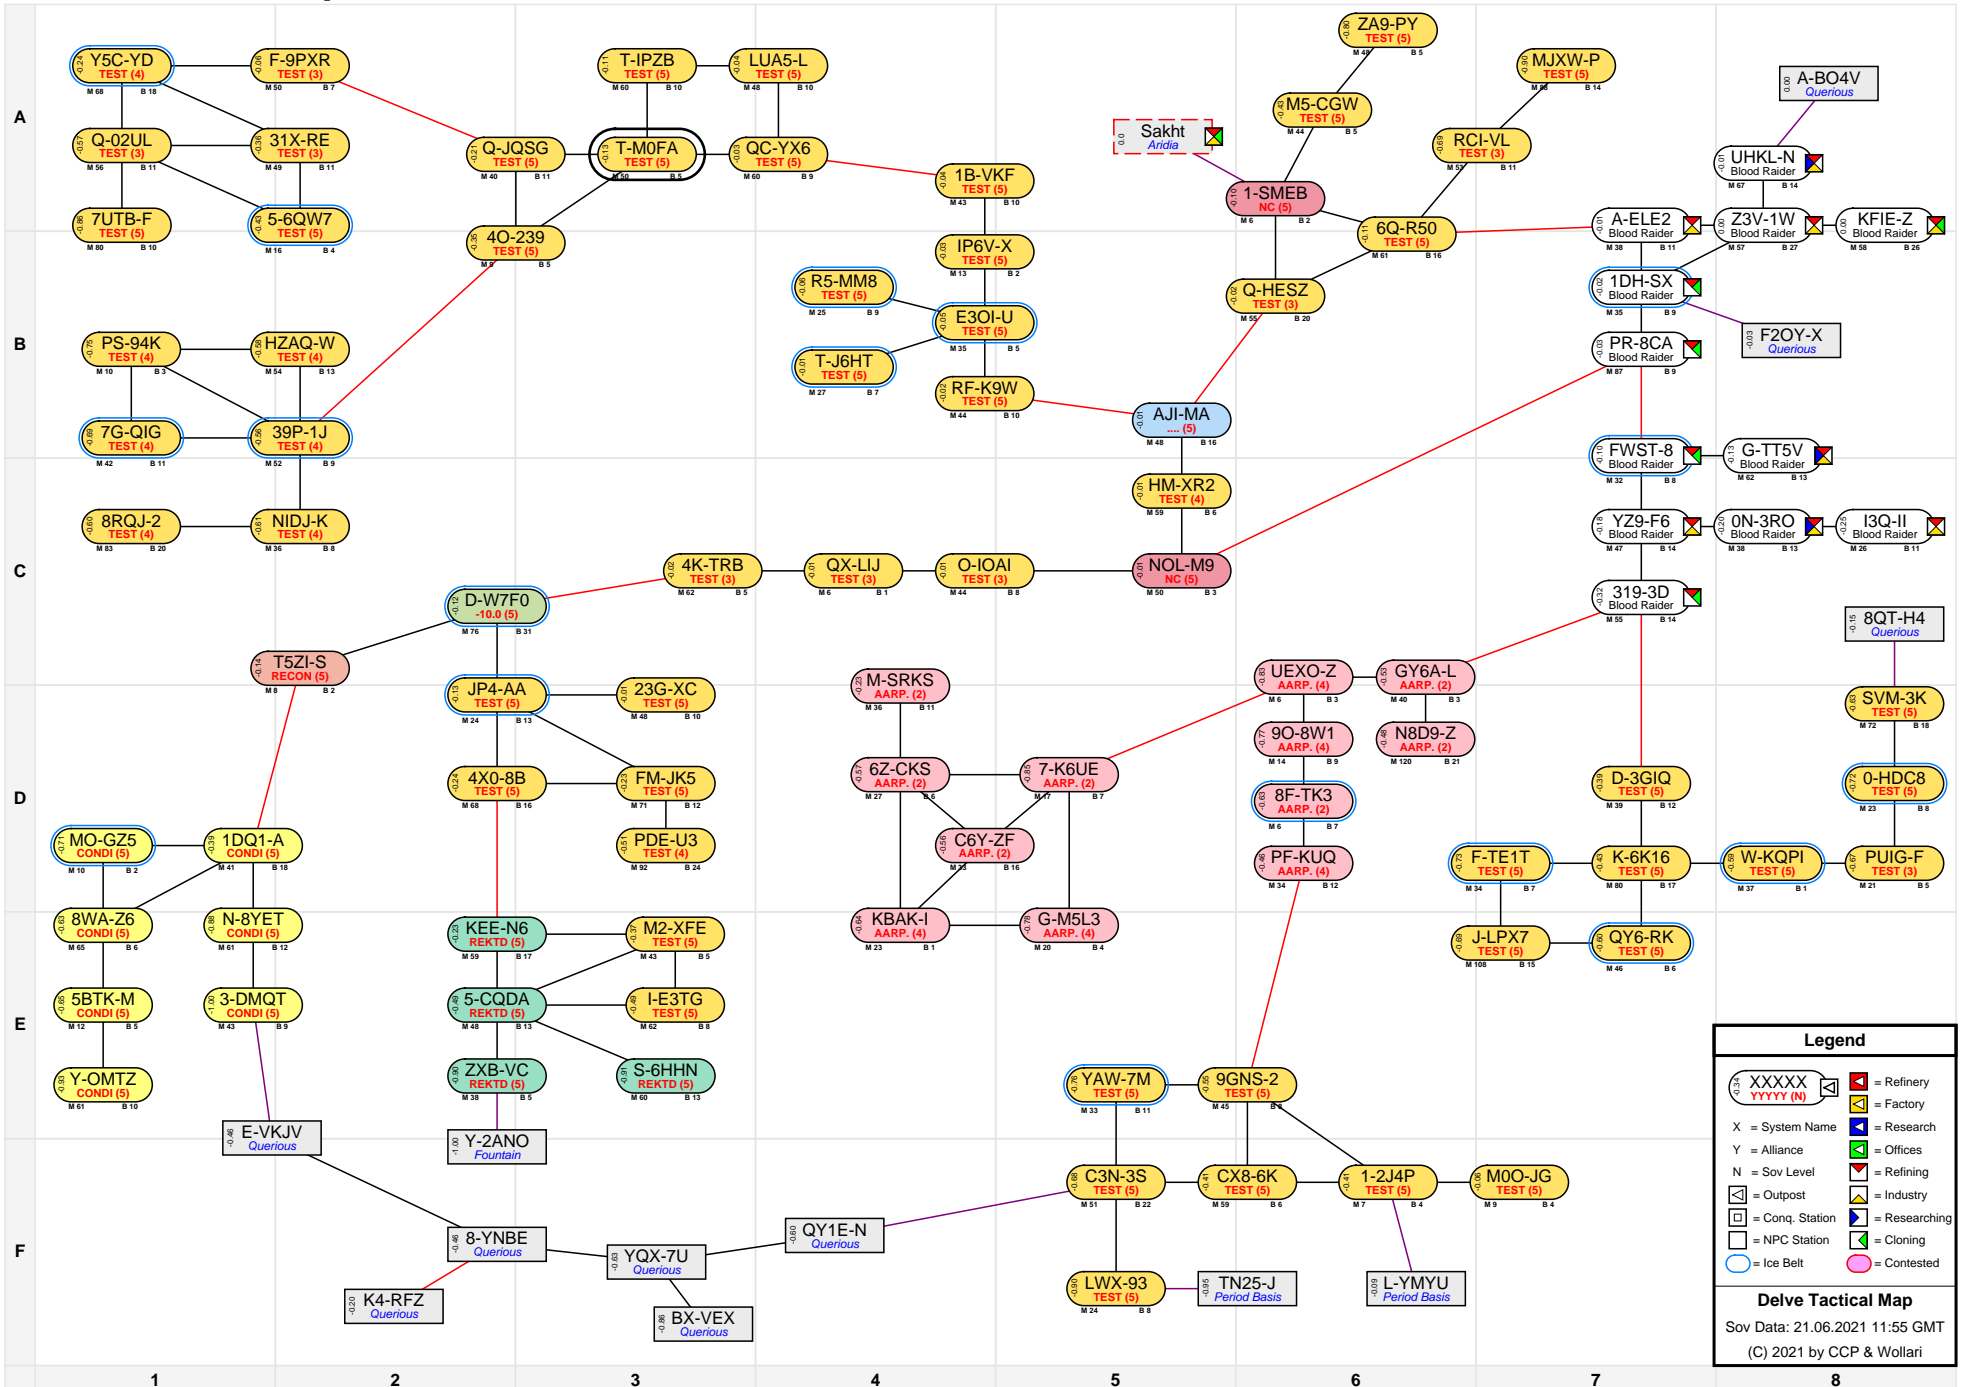

Delve Tactical Map

Legend

- XXXXX YYY (N) = Refinery
- XXXXX YYY (N) = Factory
- X = System Name
- Y = Alliance
- N = Sov Level
- = Outpost
- = Conq. Station
- = NPC Station
- = Ice Belt
- = Contested
- = Research
- = Offices
- = Refining
- = Industry
- = Researching
- = Cloning

Delve Tactical Map
 Sov Data: 21.06.2021 11:55 GMT
 (C) 2021 by CCP & Wollari