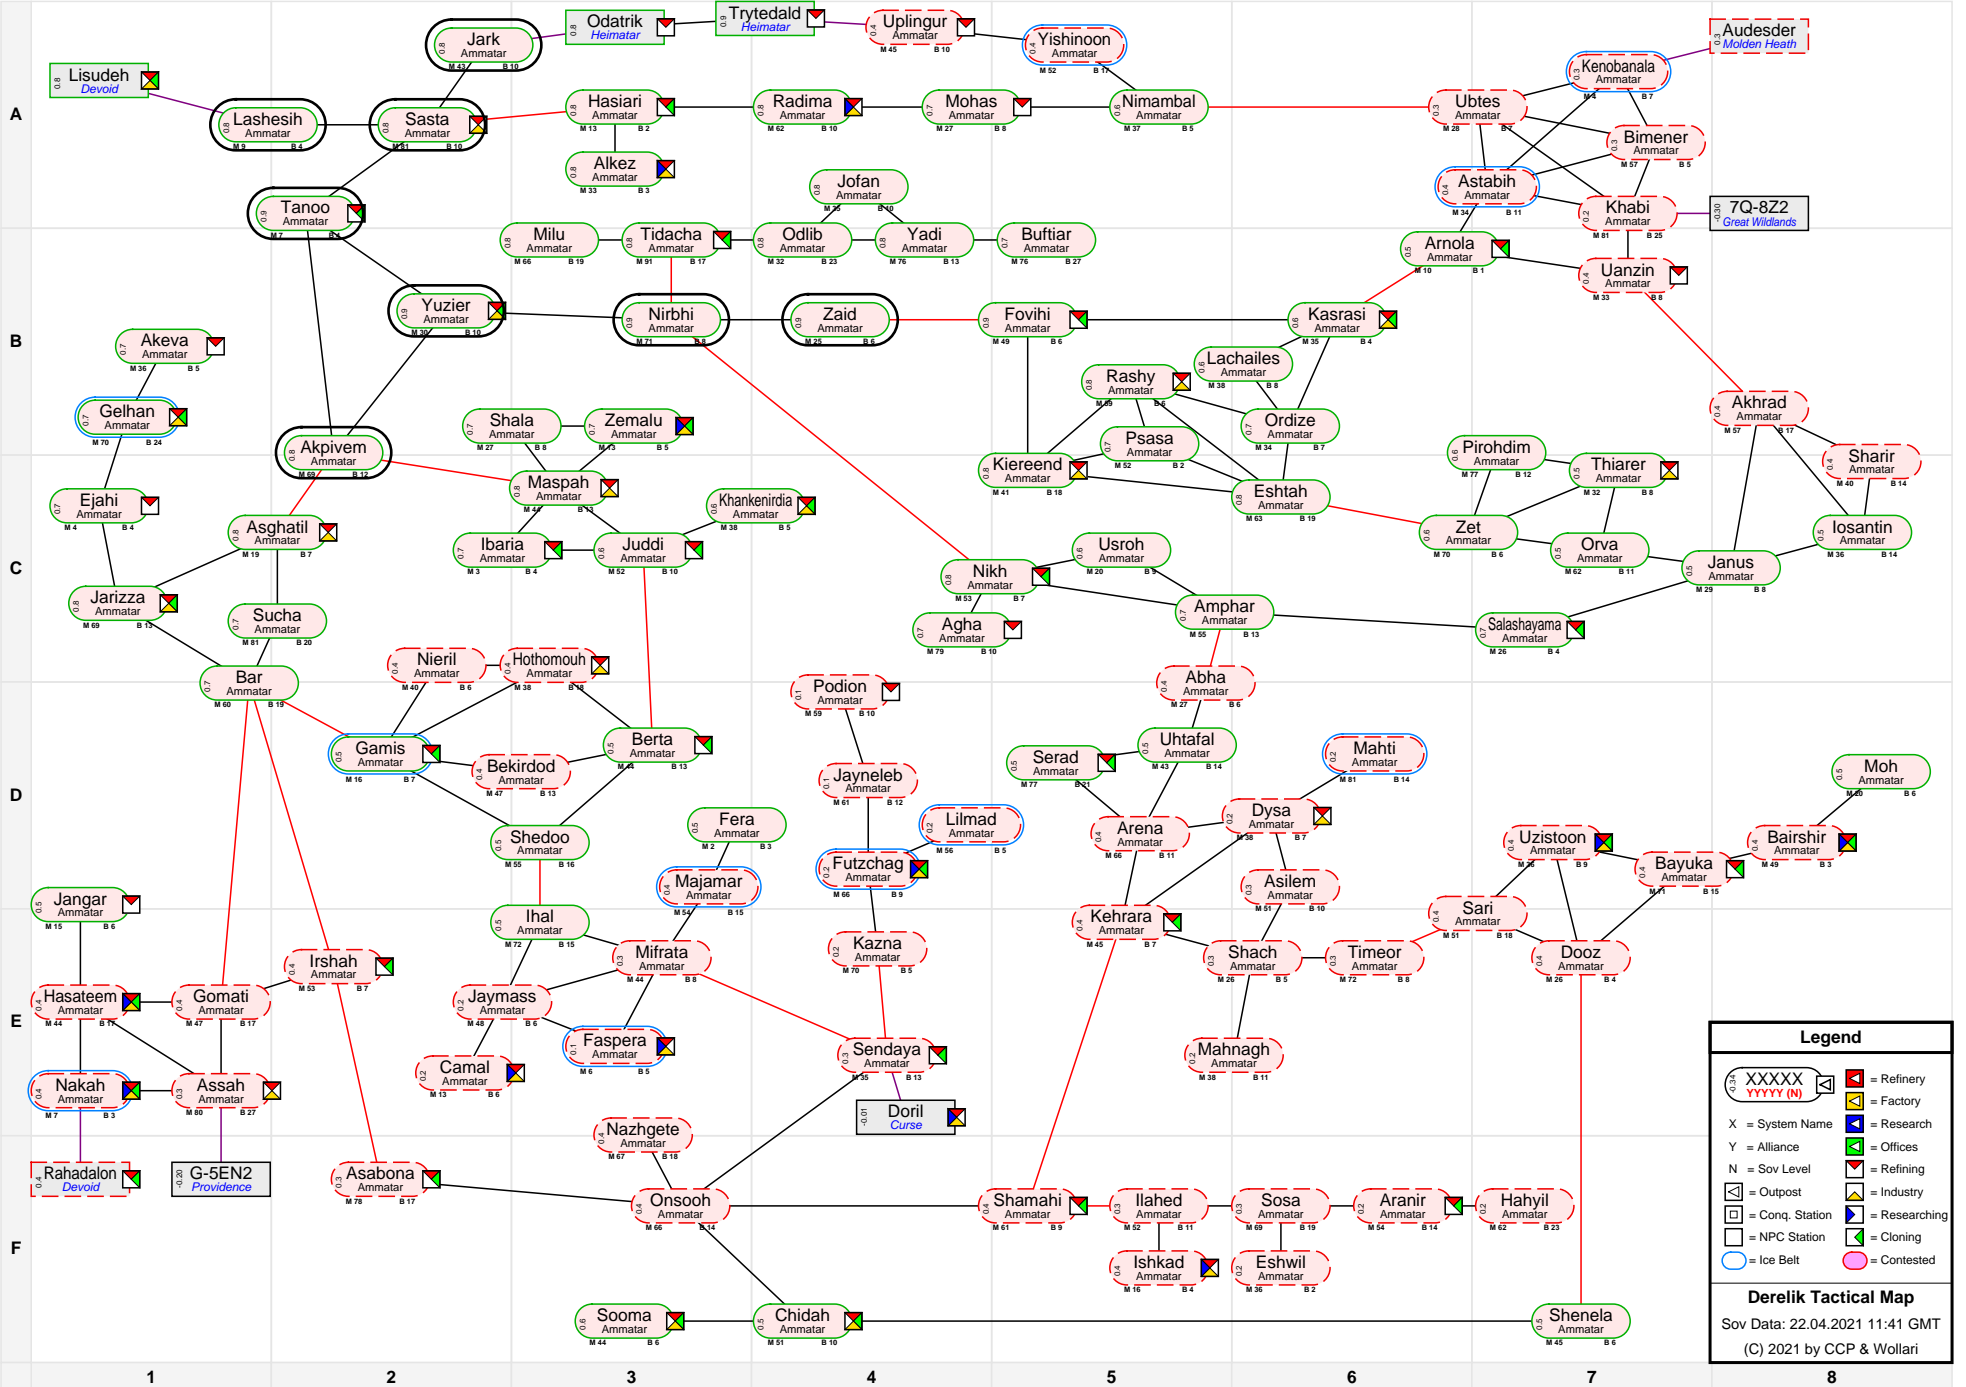

Derelik Tactical Map

Legend

- XXXXXX YYYYY (N) = System Name
- X = Alliance
- Y = Research
- N = Sov Level
- [Square with X] = Refinery
- [Square with Y] = Offices
- [Square with N] = Outpost
- [Square with X, Y, N] = Conq. Station
- [Square with N] = NPC Station
- [Square with X, Y, N] = Cloning
- [Circle with X] = Ice Belt
- [Circle with Y, N] = Contested

Derelik Tactical Map
 Sov Data: 22.04.2021 11:41 GMT
 (C) 2021 by CCP & Wollari