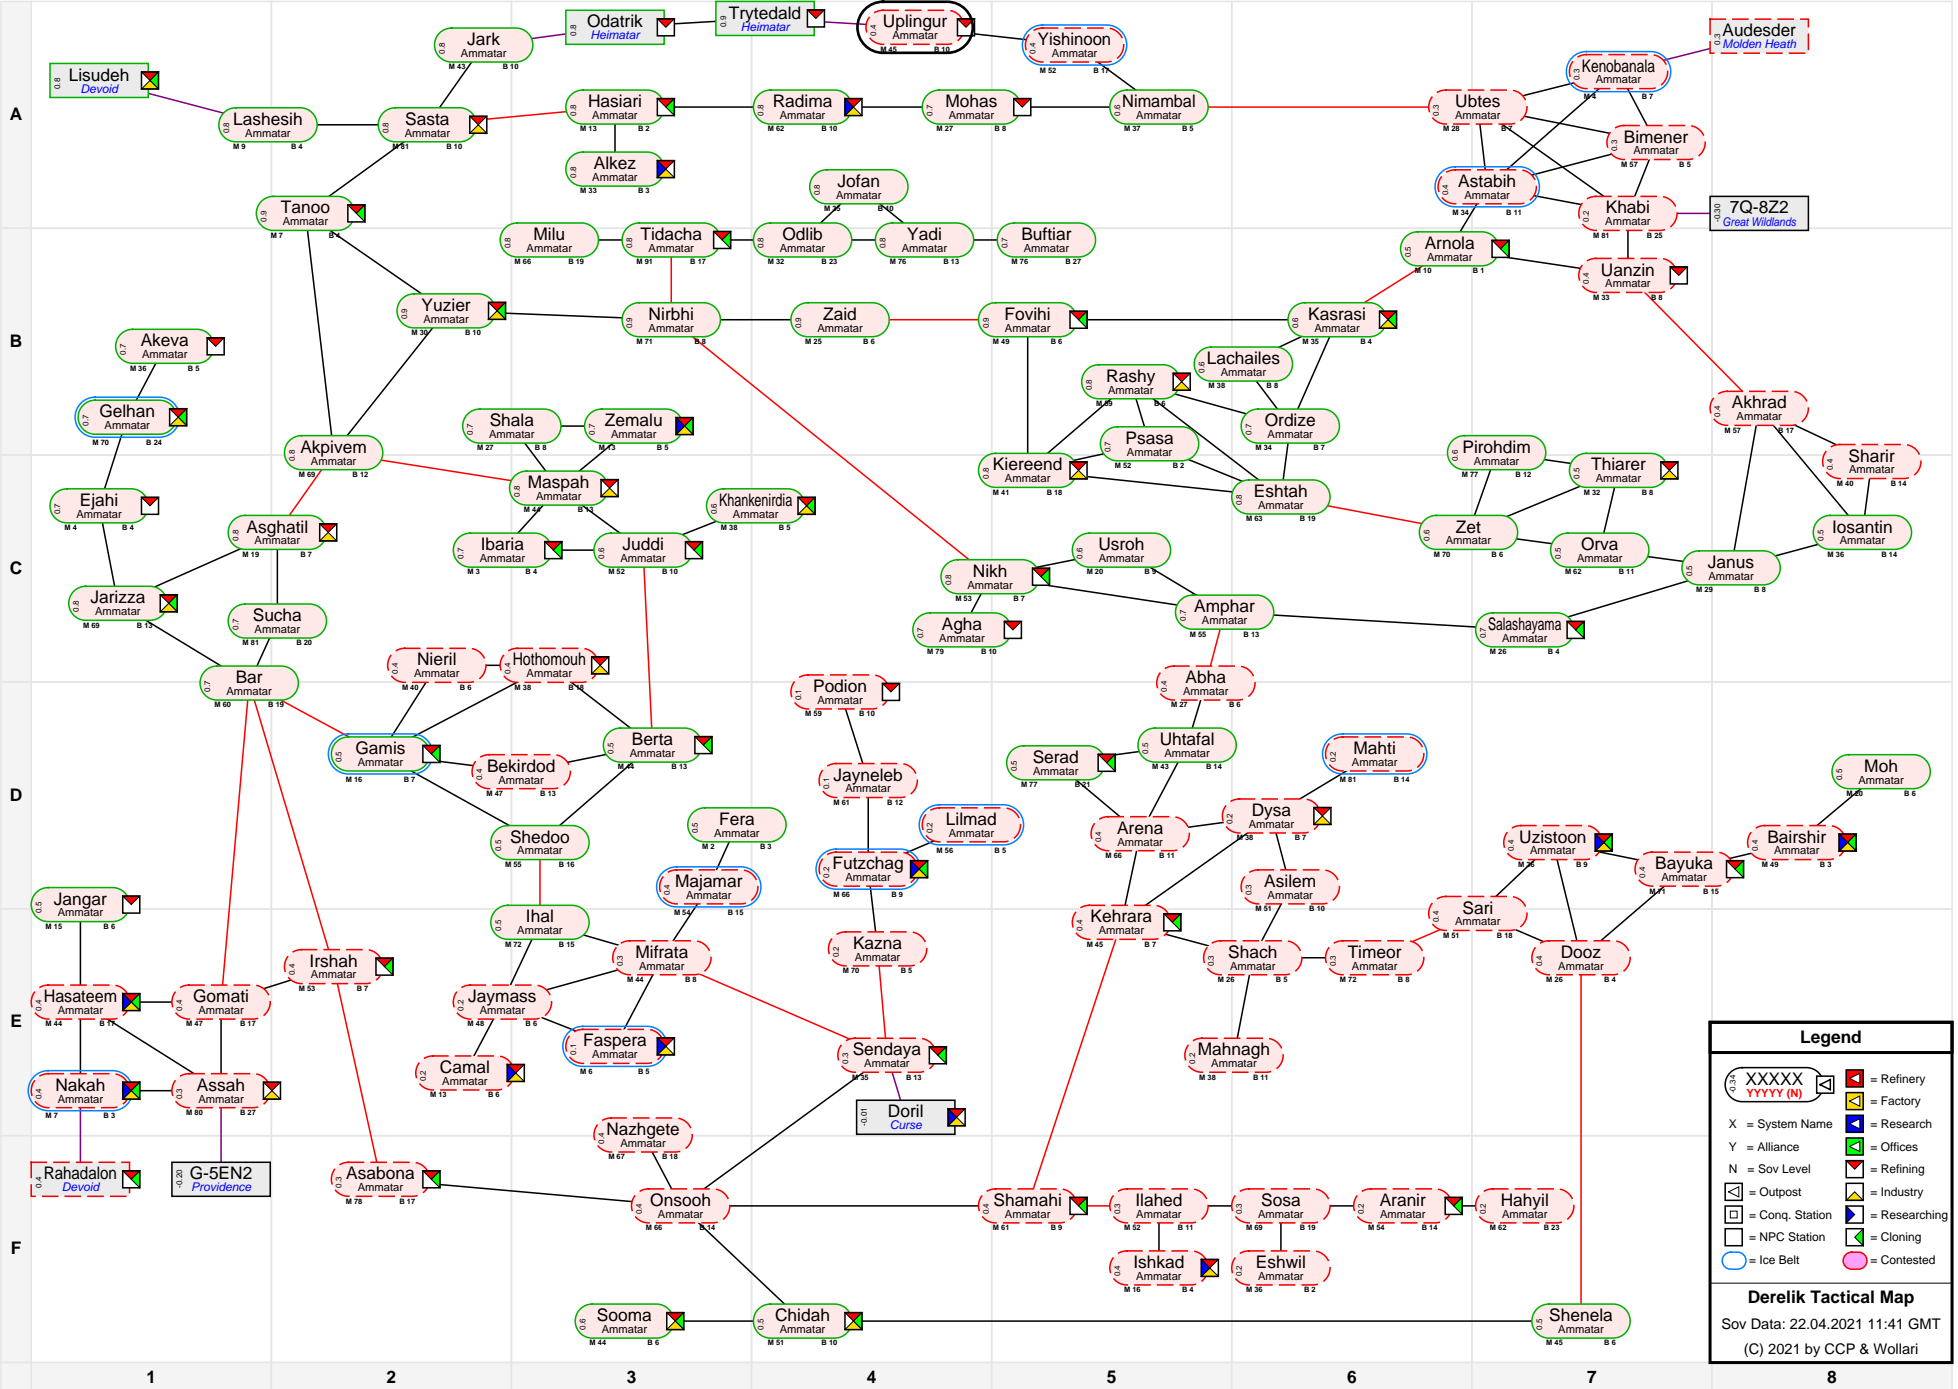

Derelik Tactical Map

Legend

- XXXXX YYYYY (N) [Icon] = Refinery
- X [Icon] = System Name
- Y [Icon] = Alliance
- N [Icon] = Sov Level
- [Icon] = Outpost
- [Icon] = Conq. Station
- [Icon] = NPC Station
- [Icon] = Cloning
- [Icon] = Contested

Derelik Tactical Map
 Sov Data: 22.04.2021 11:41 GMT
 (C) 2021 by CCP & Wollari