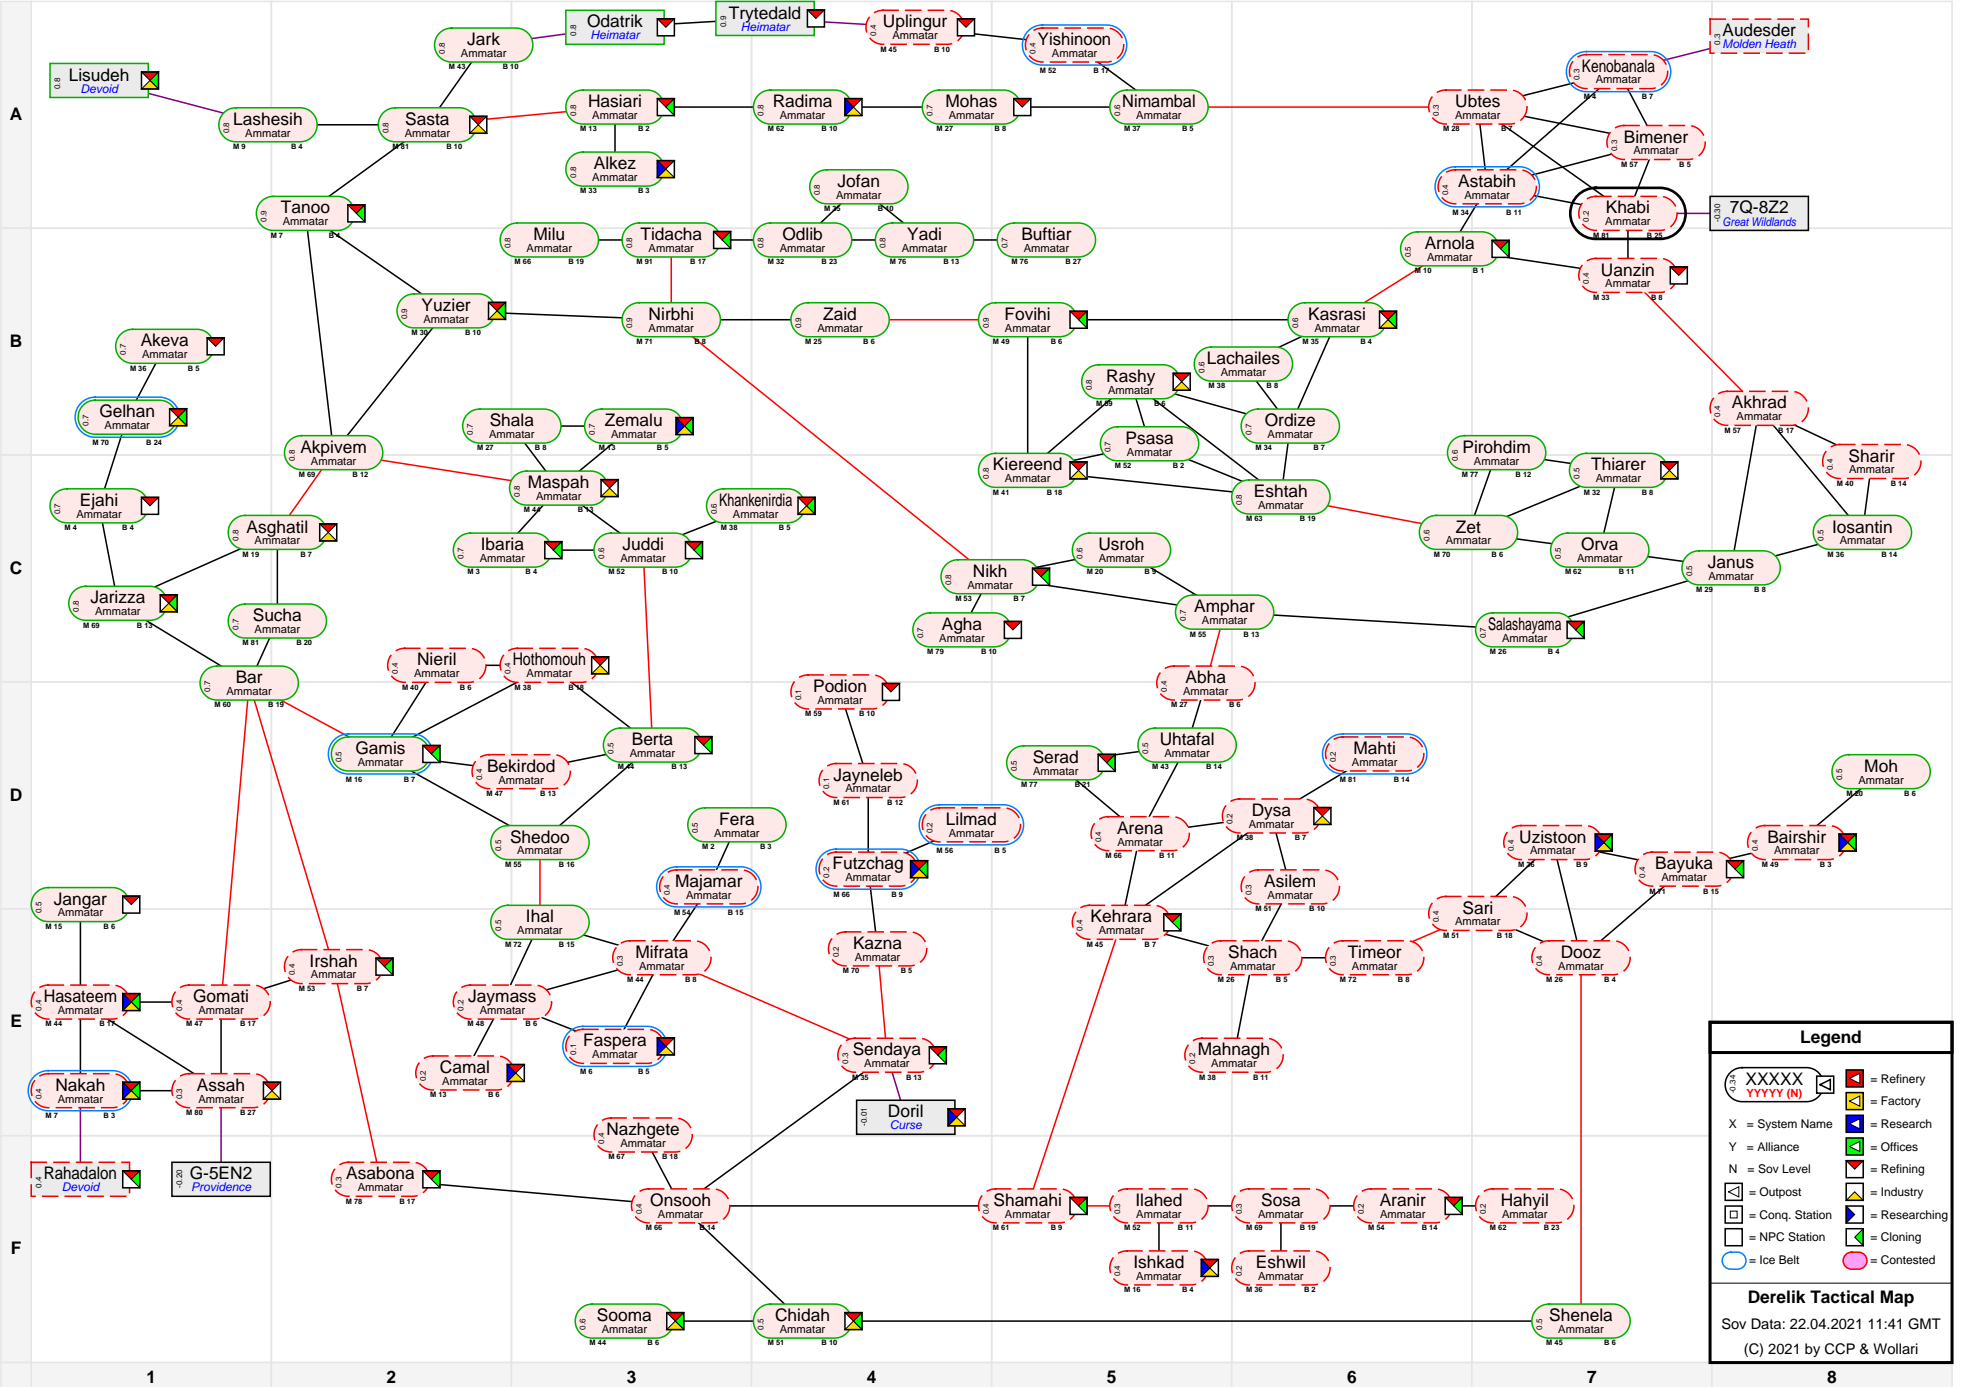

Derelik Tactical Map

Legend

- XXXXX (with icon) = Refinery
- YYYYY (with icon) = Factory
- X = System Name
- Y = Alliance
- N = Sov Level
- [Icon] = Research
- [Icon] = Offices
- [Icon] = Refining
- [Icon] = Outpost
- [Icon] = Industry
- [Icon] = Conq. Station
- [Icon] = Researching
- [Icon] = NPC Station
- [Icon] = Cloning
- [Icon] = Contested

Derelik Tactical Map
 Sov Data: 22.04.2021 11:41 GMT
 (C) 2021 by CCP & Wollari