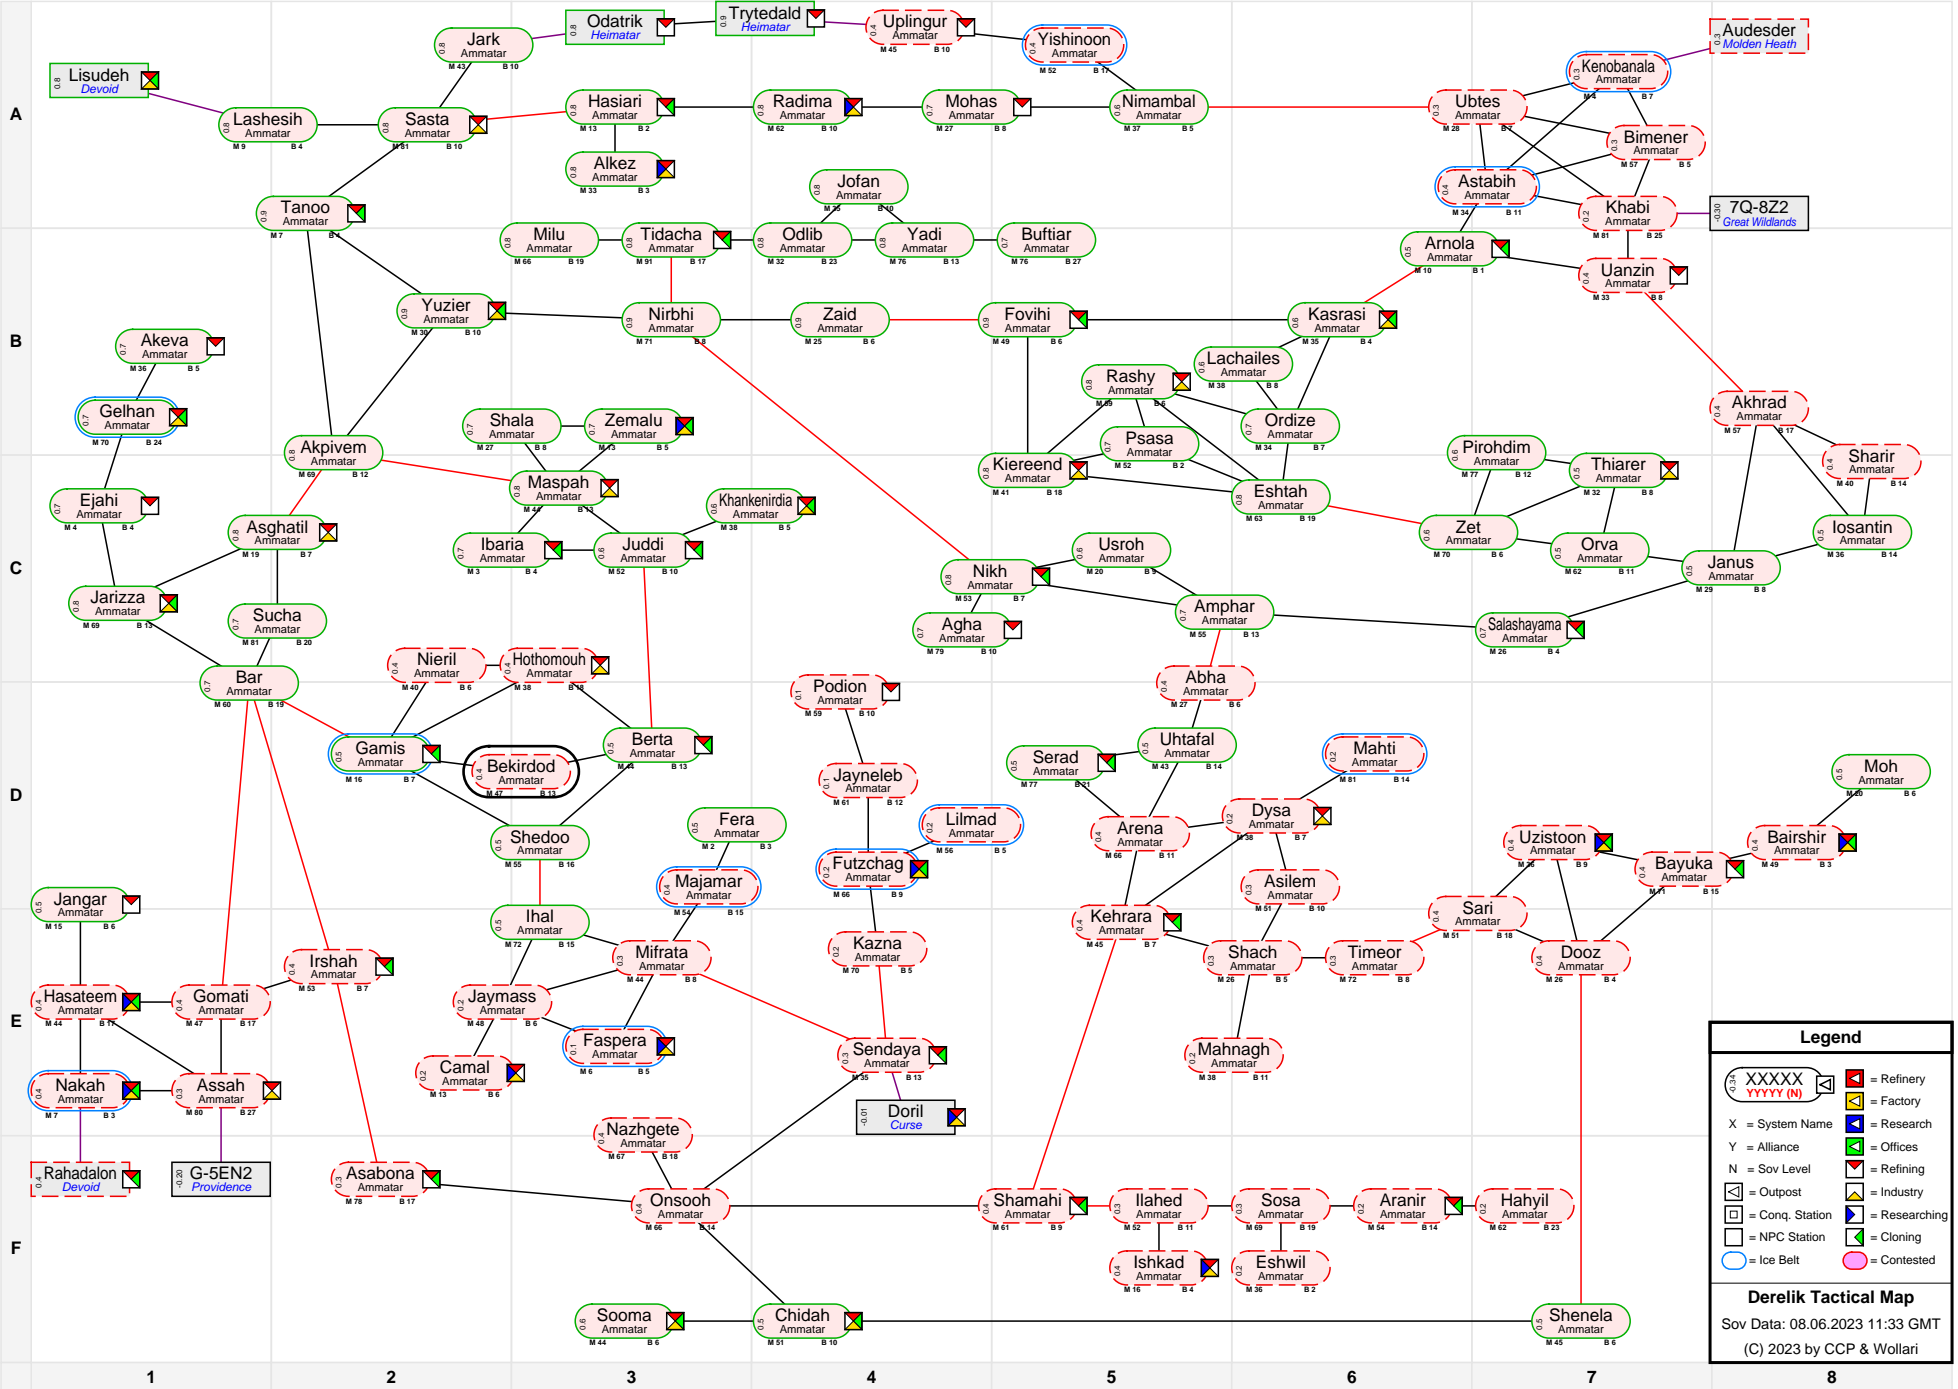

Derelik Tactical Map

Legend

- XXXXXX YYYYYY (N) = Refinery
- X = System Name
- Y = Alliance
- N = Sov Level
- = Outpost
- = Conq. Station
- = NPC Station
- = Ice Belt
- = Contested
- ⬇️ = Factory
- ⬆️ = Research
- ⬇️ = Offices
- ⬆️ = Refining
- ⬇️ = Industry
- ⬆️ = Cloning

Derelik Tactical Map
 Sov Data: 08.06.2023 11:33 GMT
 (C) 2023 by CCP & Wollari