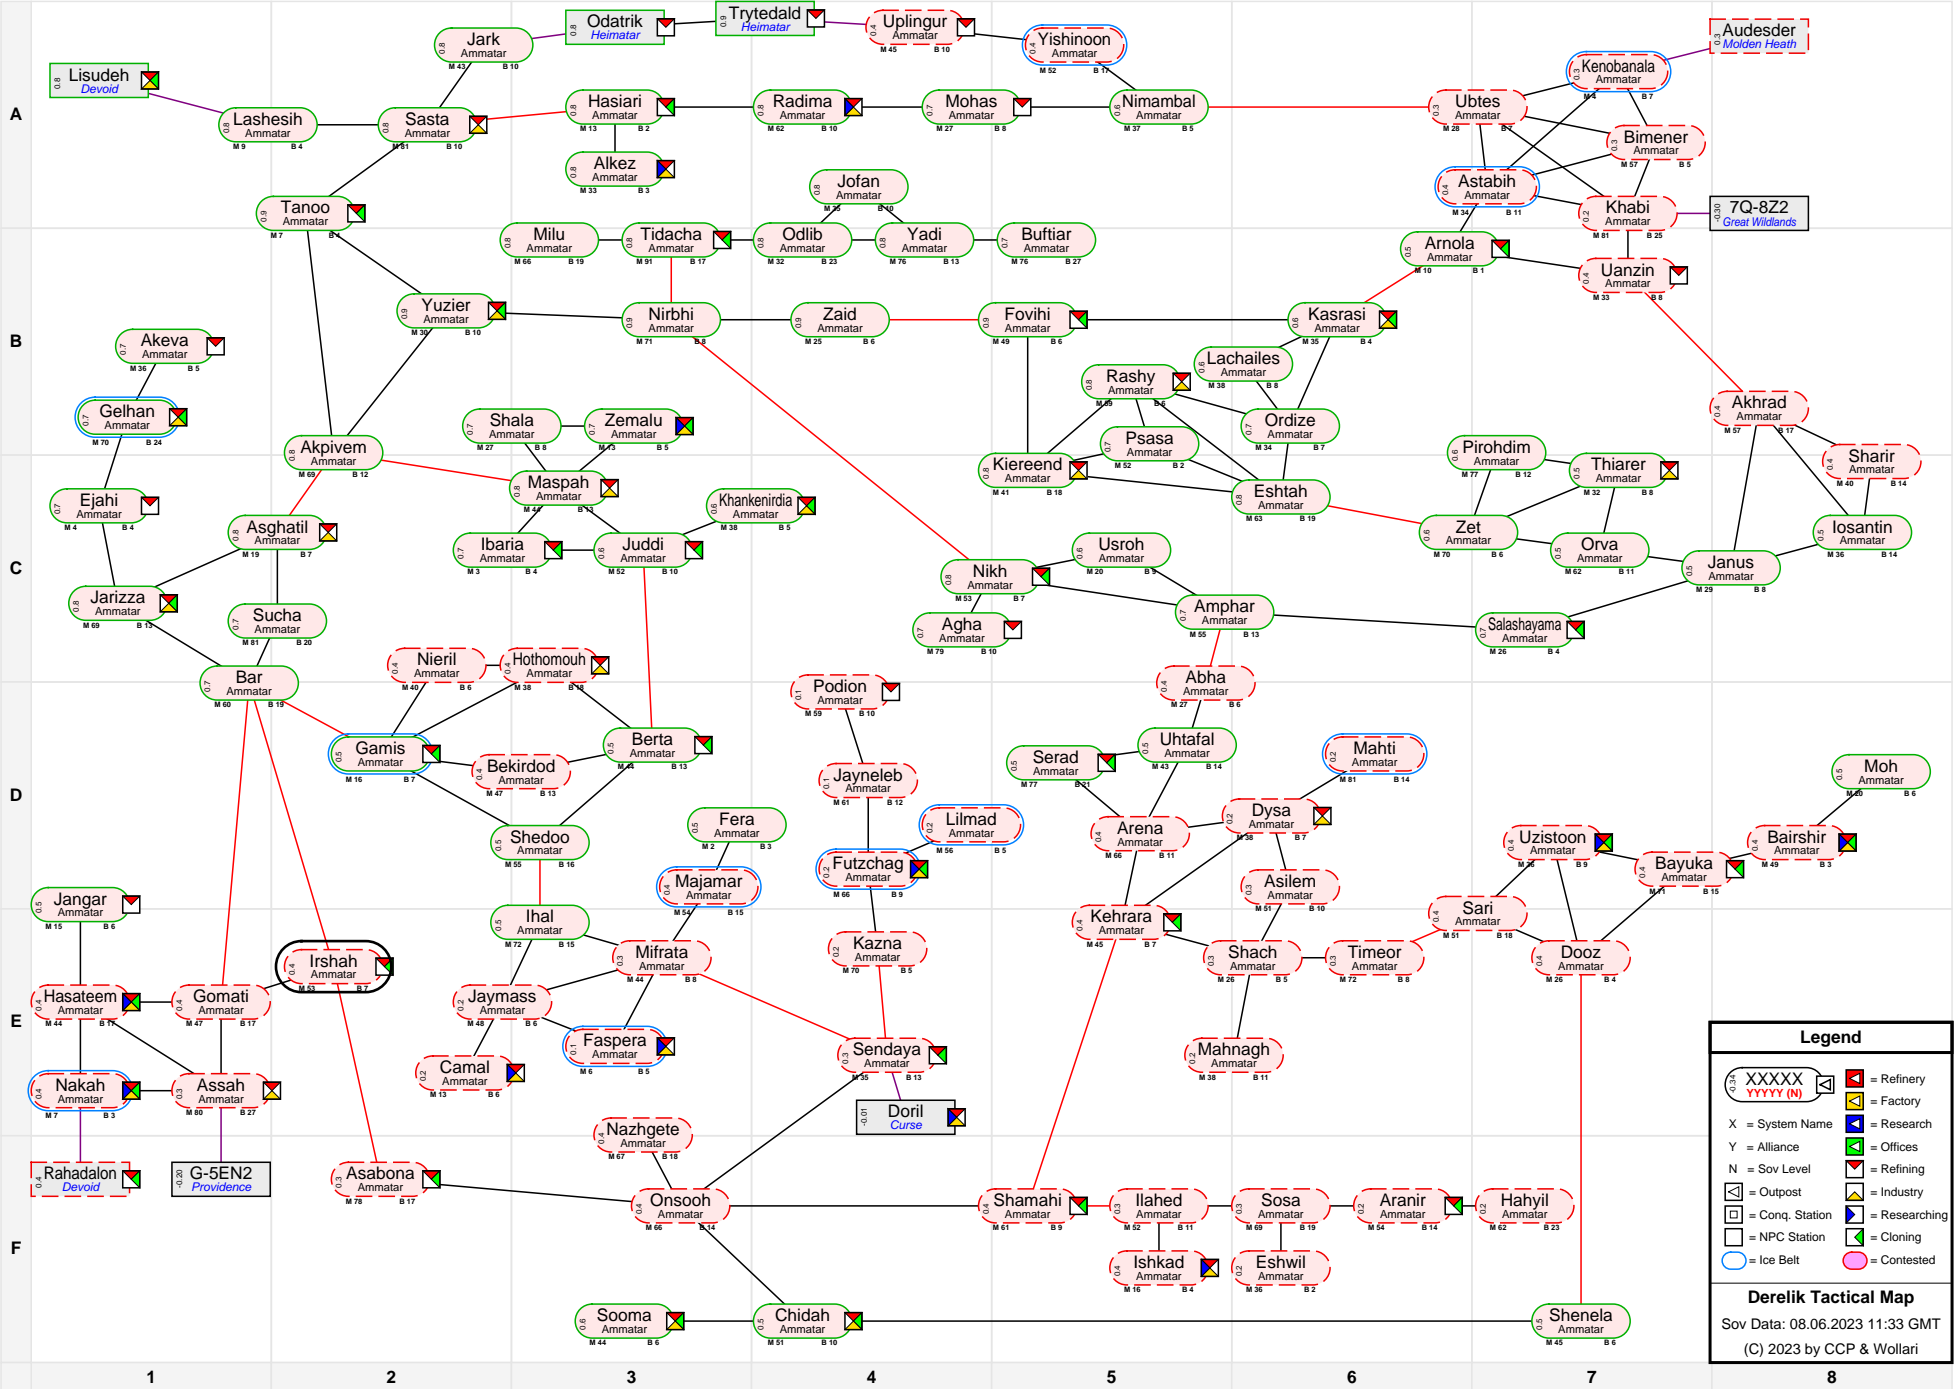

# Derelik Tactical Map

**Legend**

- XXXXX YYYYY (N) [Icon] = Refinery
- X [Icon] = System Name
- Y [Icon] = Alliance
- N [Icon] = Sov Level
- [Icon] = Outpost
- [Icon] = Conq. Station
- [Icon] = NPC Station
- [Icon] = Research
- [Icon] = Offices
- [Icon] = Refining
- [Icon] = Industry
- [Icon] = Researching
- [Icon] = Cloning
- [Icon] = Contested

**Derelik Tactical Map**  
 Sov Data: 08.06.2023 11:33 GMT  
 (C) 2023 by CCP & Wollari