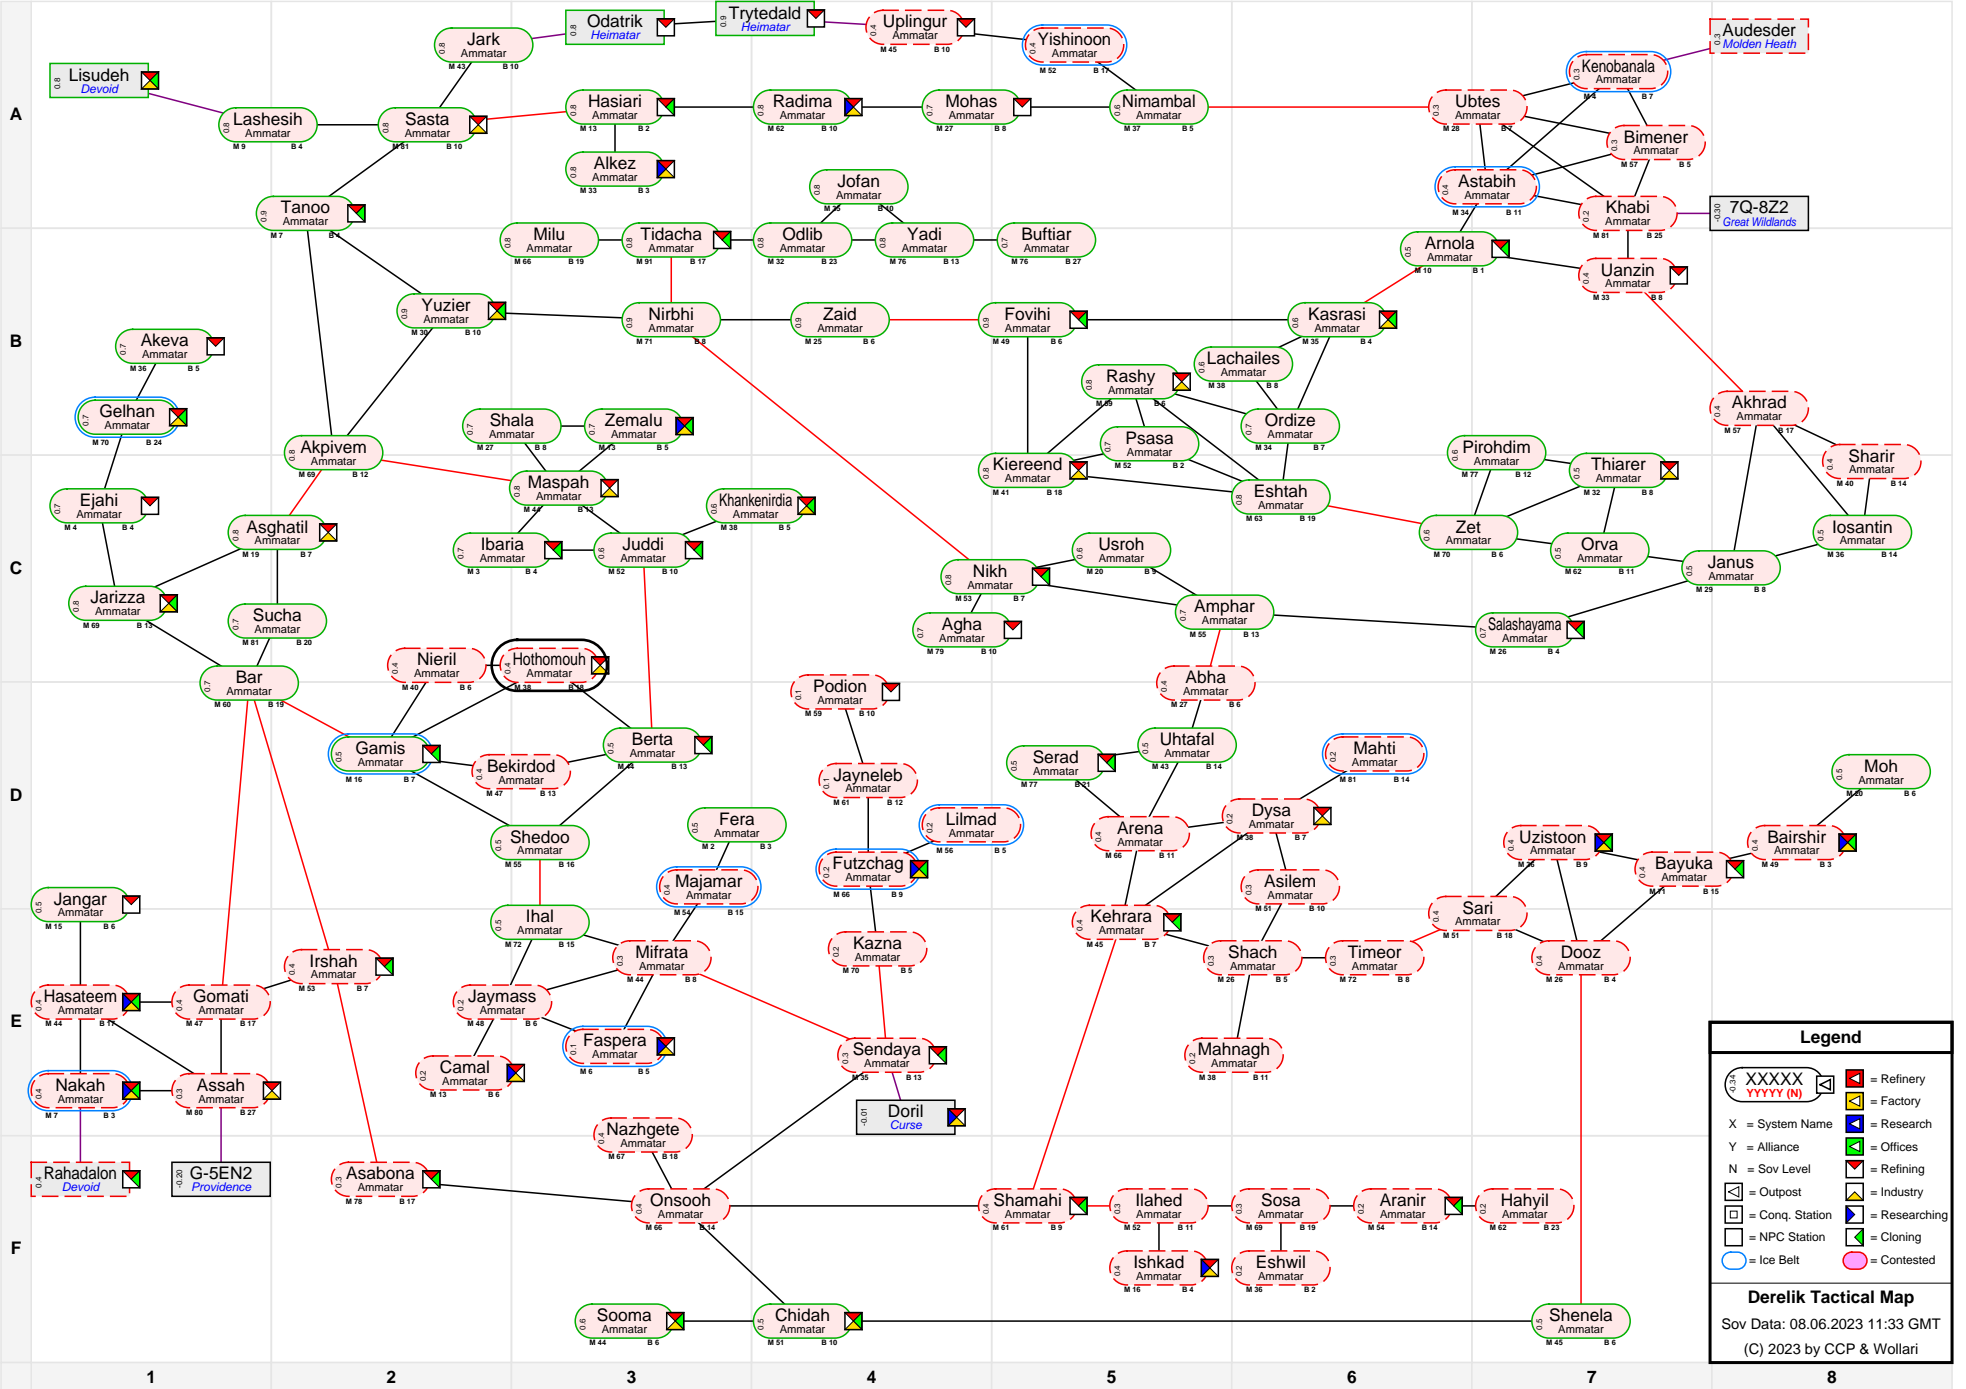

Derelik Tactical Map

Legend

- XXXXXX YYYYYY (N) [Icon] = Refinery
- X [Icon] = System Name
- Y [Icon] = Alliance
- N [Icon] = Sov Level
- [Icon] = Outpost
- [Icon] = Conq. Station
- [Icon] = NPC Station
- [Icon] = Cloning
- [Icon] = Contested

Derelik Tactical Map
 Sov Data: 08.06.2023 11:33 GMT
 (C) 2023 by CCP & Wollari