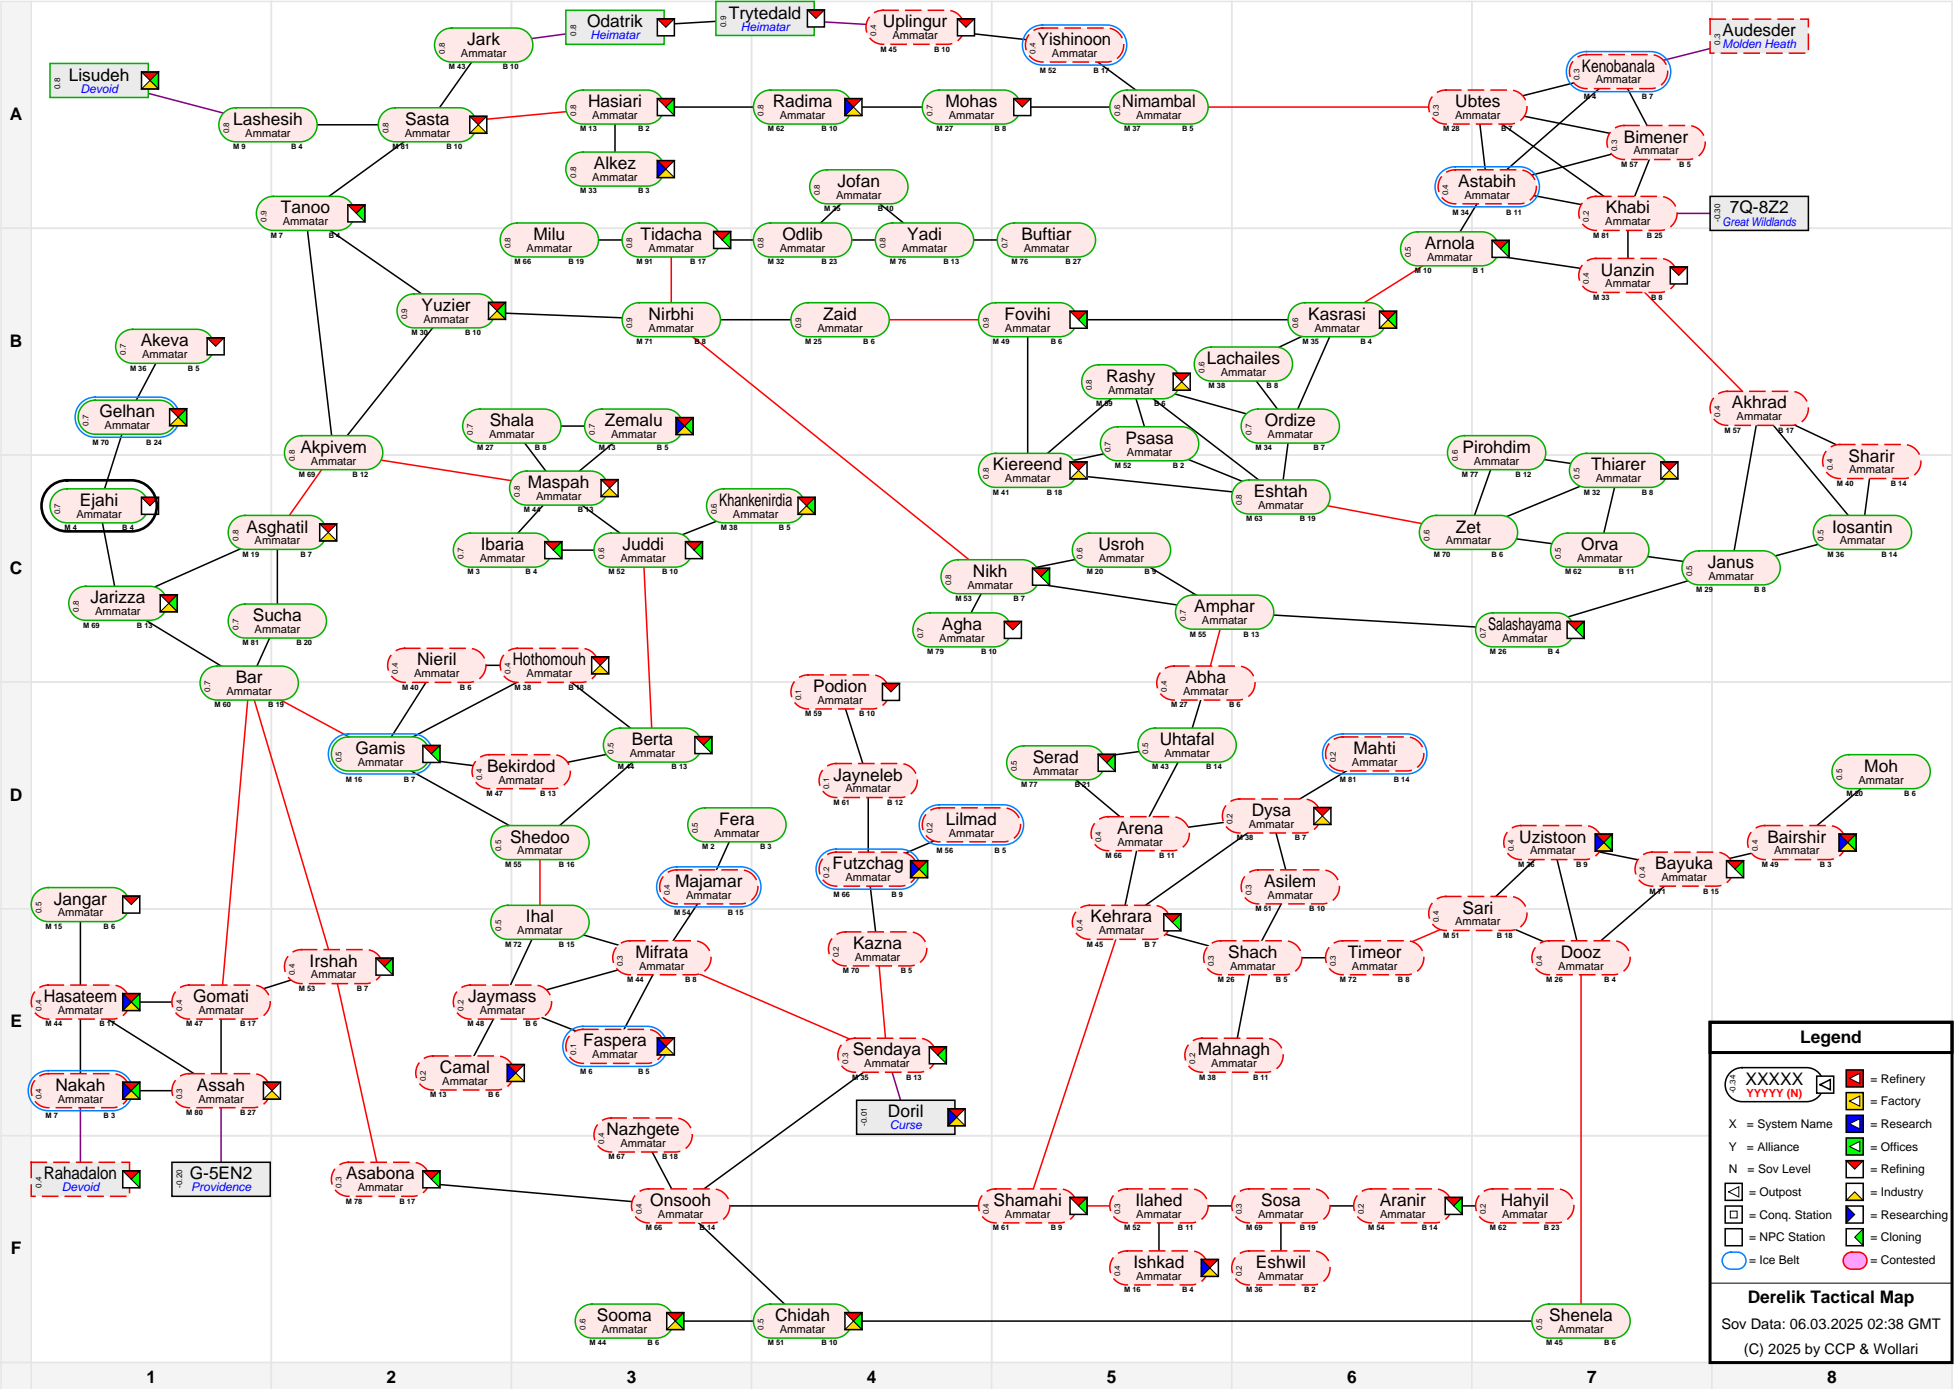

Derelik Tactical Map

Legend

- XXXXXX YYYYYY (N) = System Name
- X = Alliance
- Y = System Name
- N = Sov Level
- [Icon] = Outpost
- [Icon] = Conq. Station
- [Icon] = NPC Station
- [Icon] = Refinery
- [Icon] = Offices
- [Icon] = Research
- [Icon] = Industry
- [Icon] = Cloning
- [Icon] = Ice Belt
- [Icon] = Contested

Derelik Tactical Map
 Sov Data: 06.03.2025 02:38 GMT
 (C) 2025 by CCP & Wollari