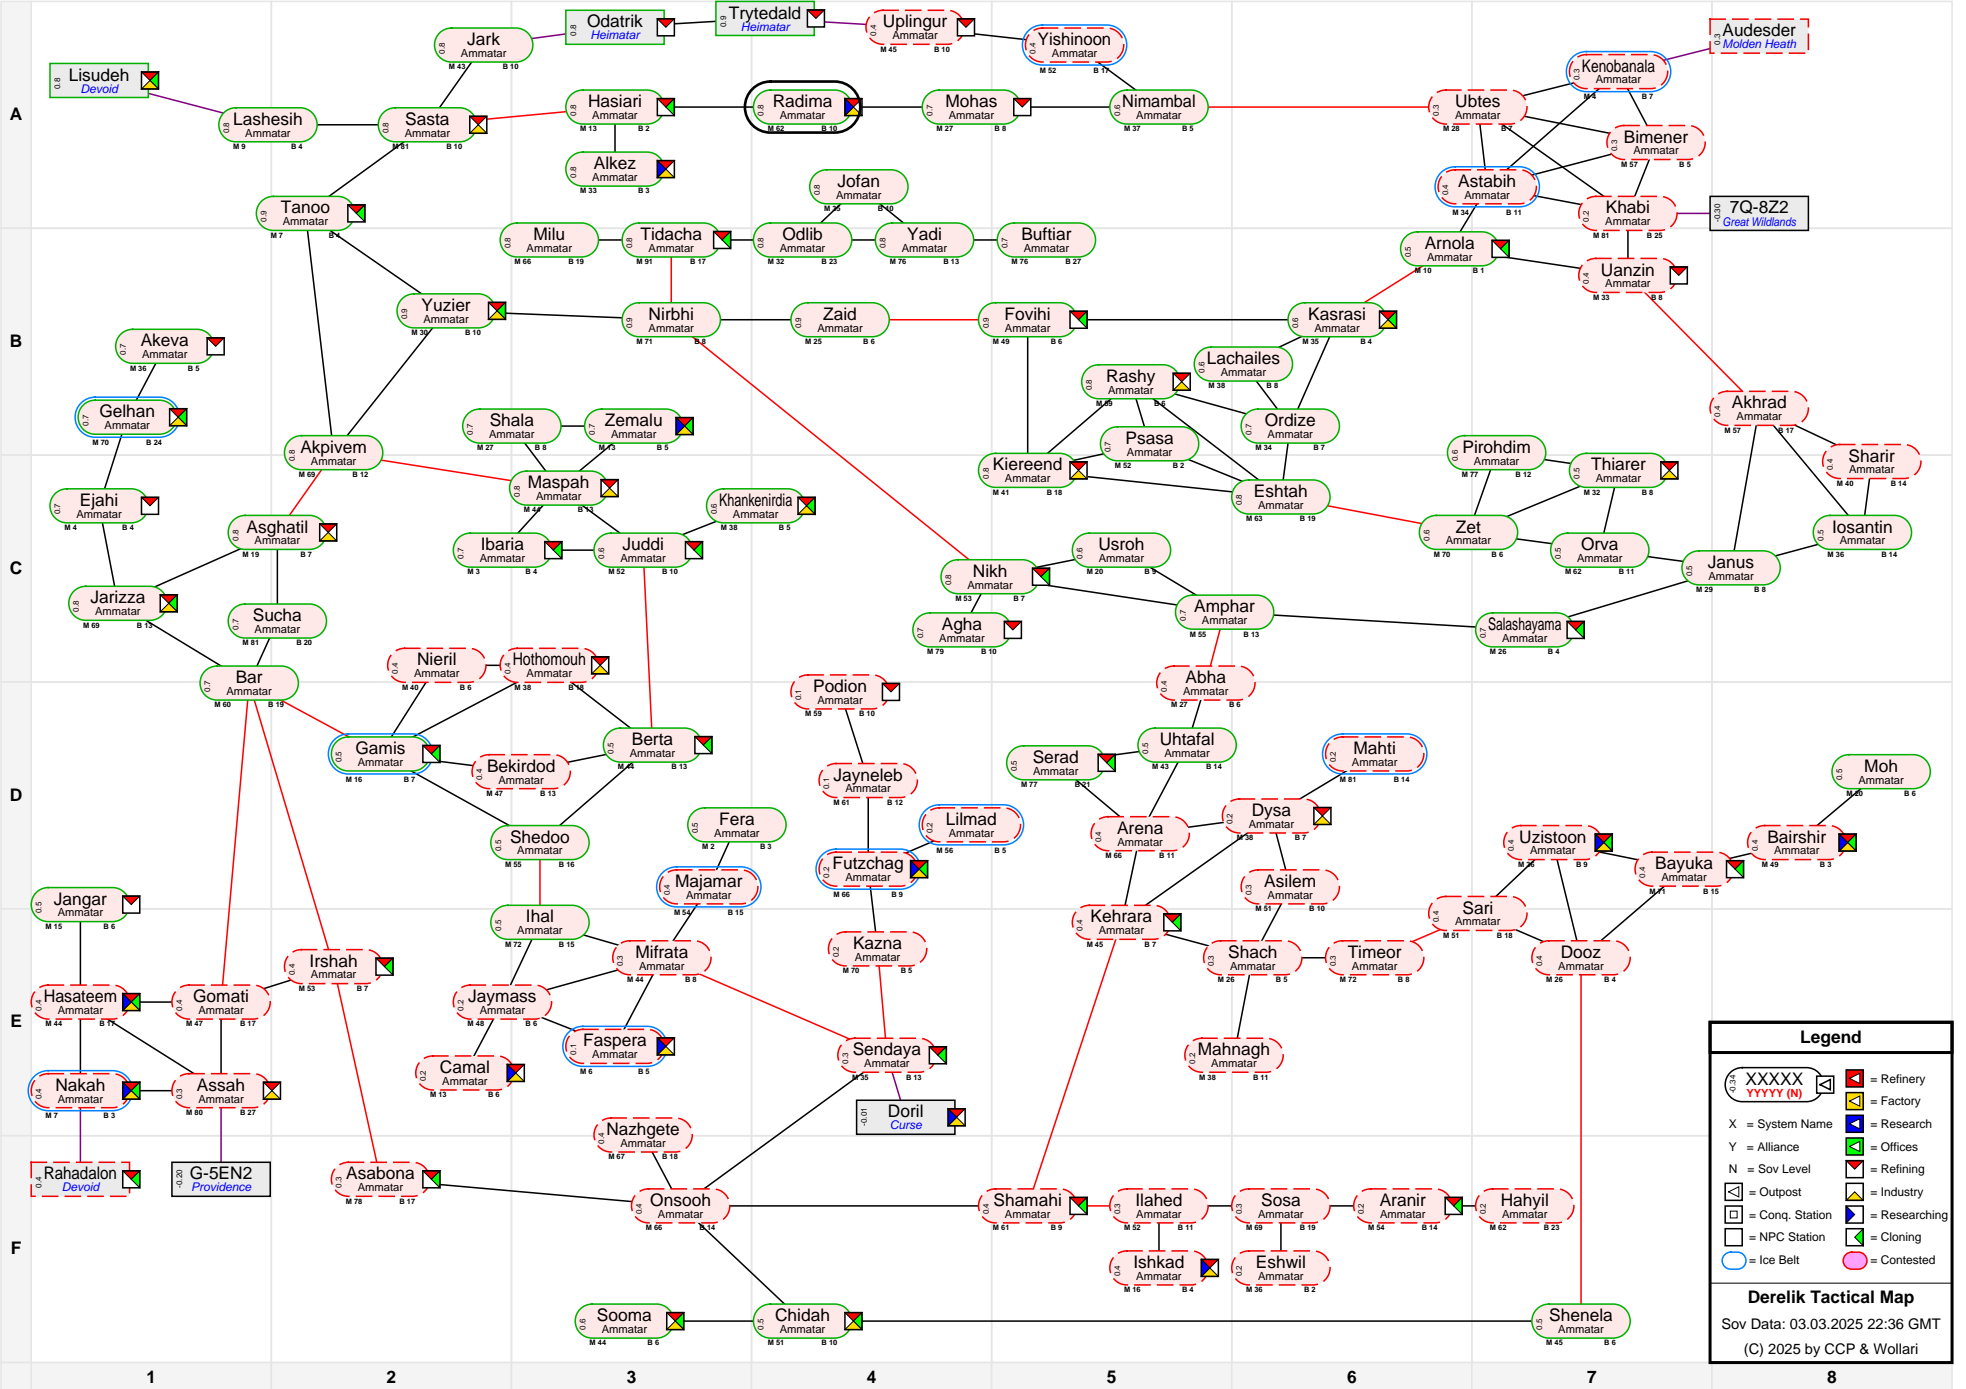

Derelik Tactical Map

Legend

- XXXXXX YYYYYY (N) = System Name
- X = Alliance
- Y = System Name
- N = Sov Level
- = Outpost
- = Conq. Station
- = NPC Station
- = Refinery
- = Research
- = Offices
- = Industry
- = Cloning
- = Contested
- = Ice Belt

Derelik Tactical Map
 Sov Data: 03.03.2025 22:36 GMT
 (C) 2025 by CCP & Wollari