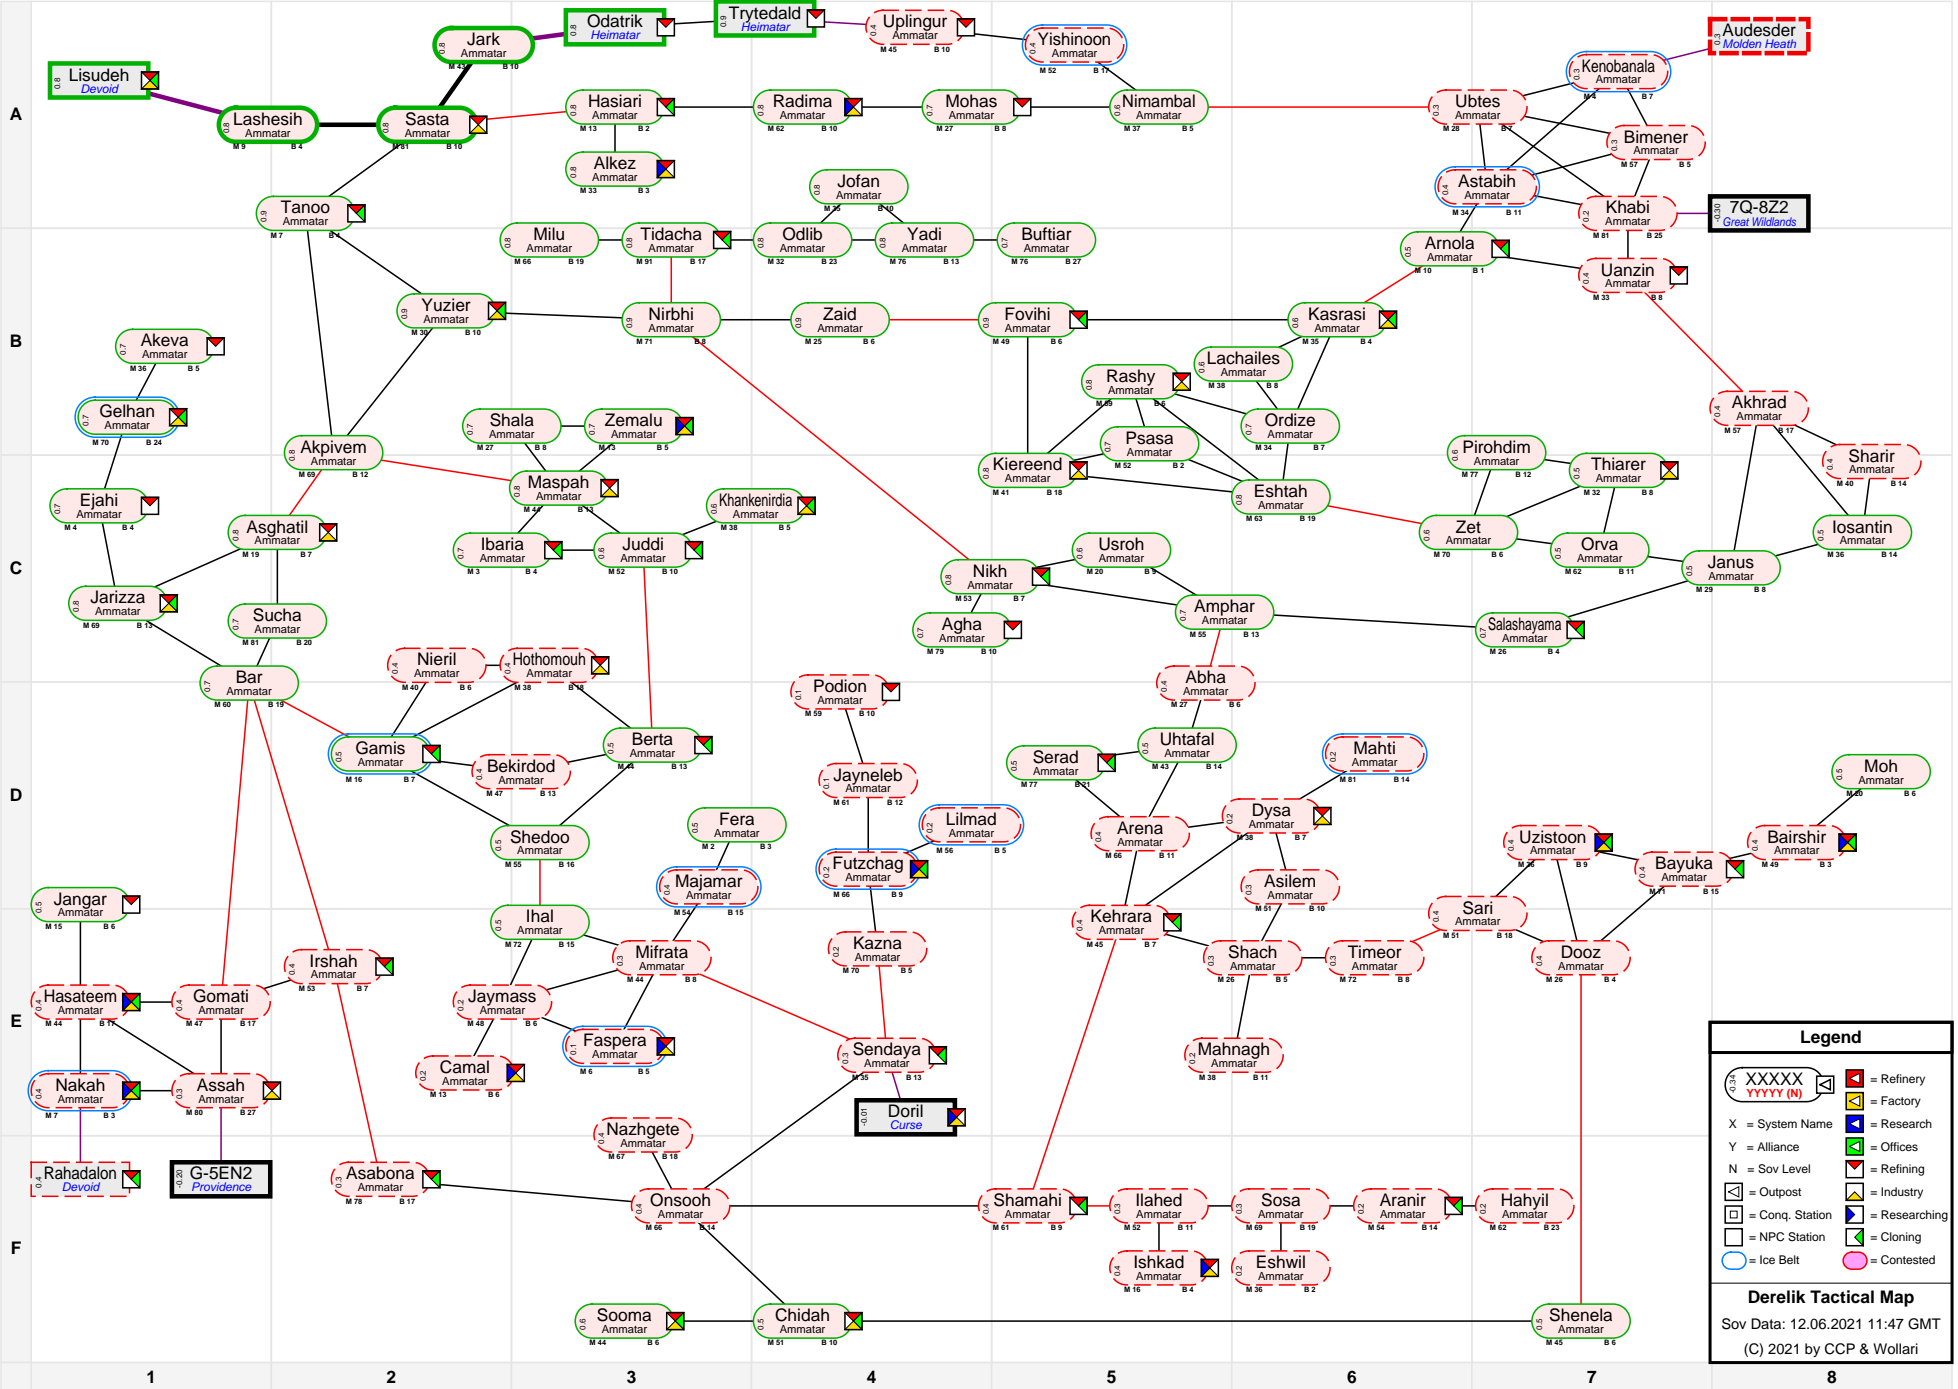

# Derelik Tactical Map

**Legend**

- XXXXXX YYYYYY (N) = Refinery
- X = System Name
- Y = Alliance
- N = Sov Level
- [Icon] = Research
- [Icon] = Offices
- [Icon] = Refining
- [Icon] = Outpost
- [Icon] = Industry
- [Icon] = Conq. Station
- [Icon] = Researching
- [Icon] = NPC Station
- [Icon] = Cloning
- [Icon] = Ice Belt
- [Icon] = Contested

**Derelik Tactical Map**  
 Sov Data: 12.06.2021 11:47 GMT  
 (C) 2021 by CCP & Wollari