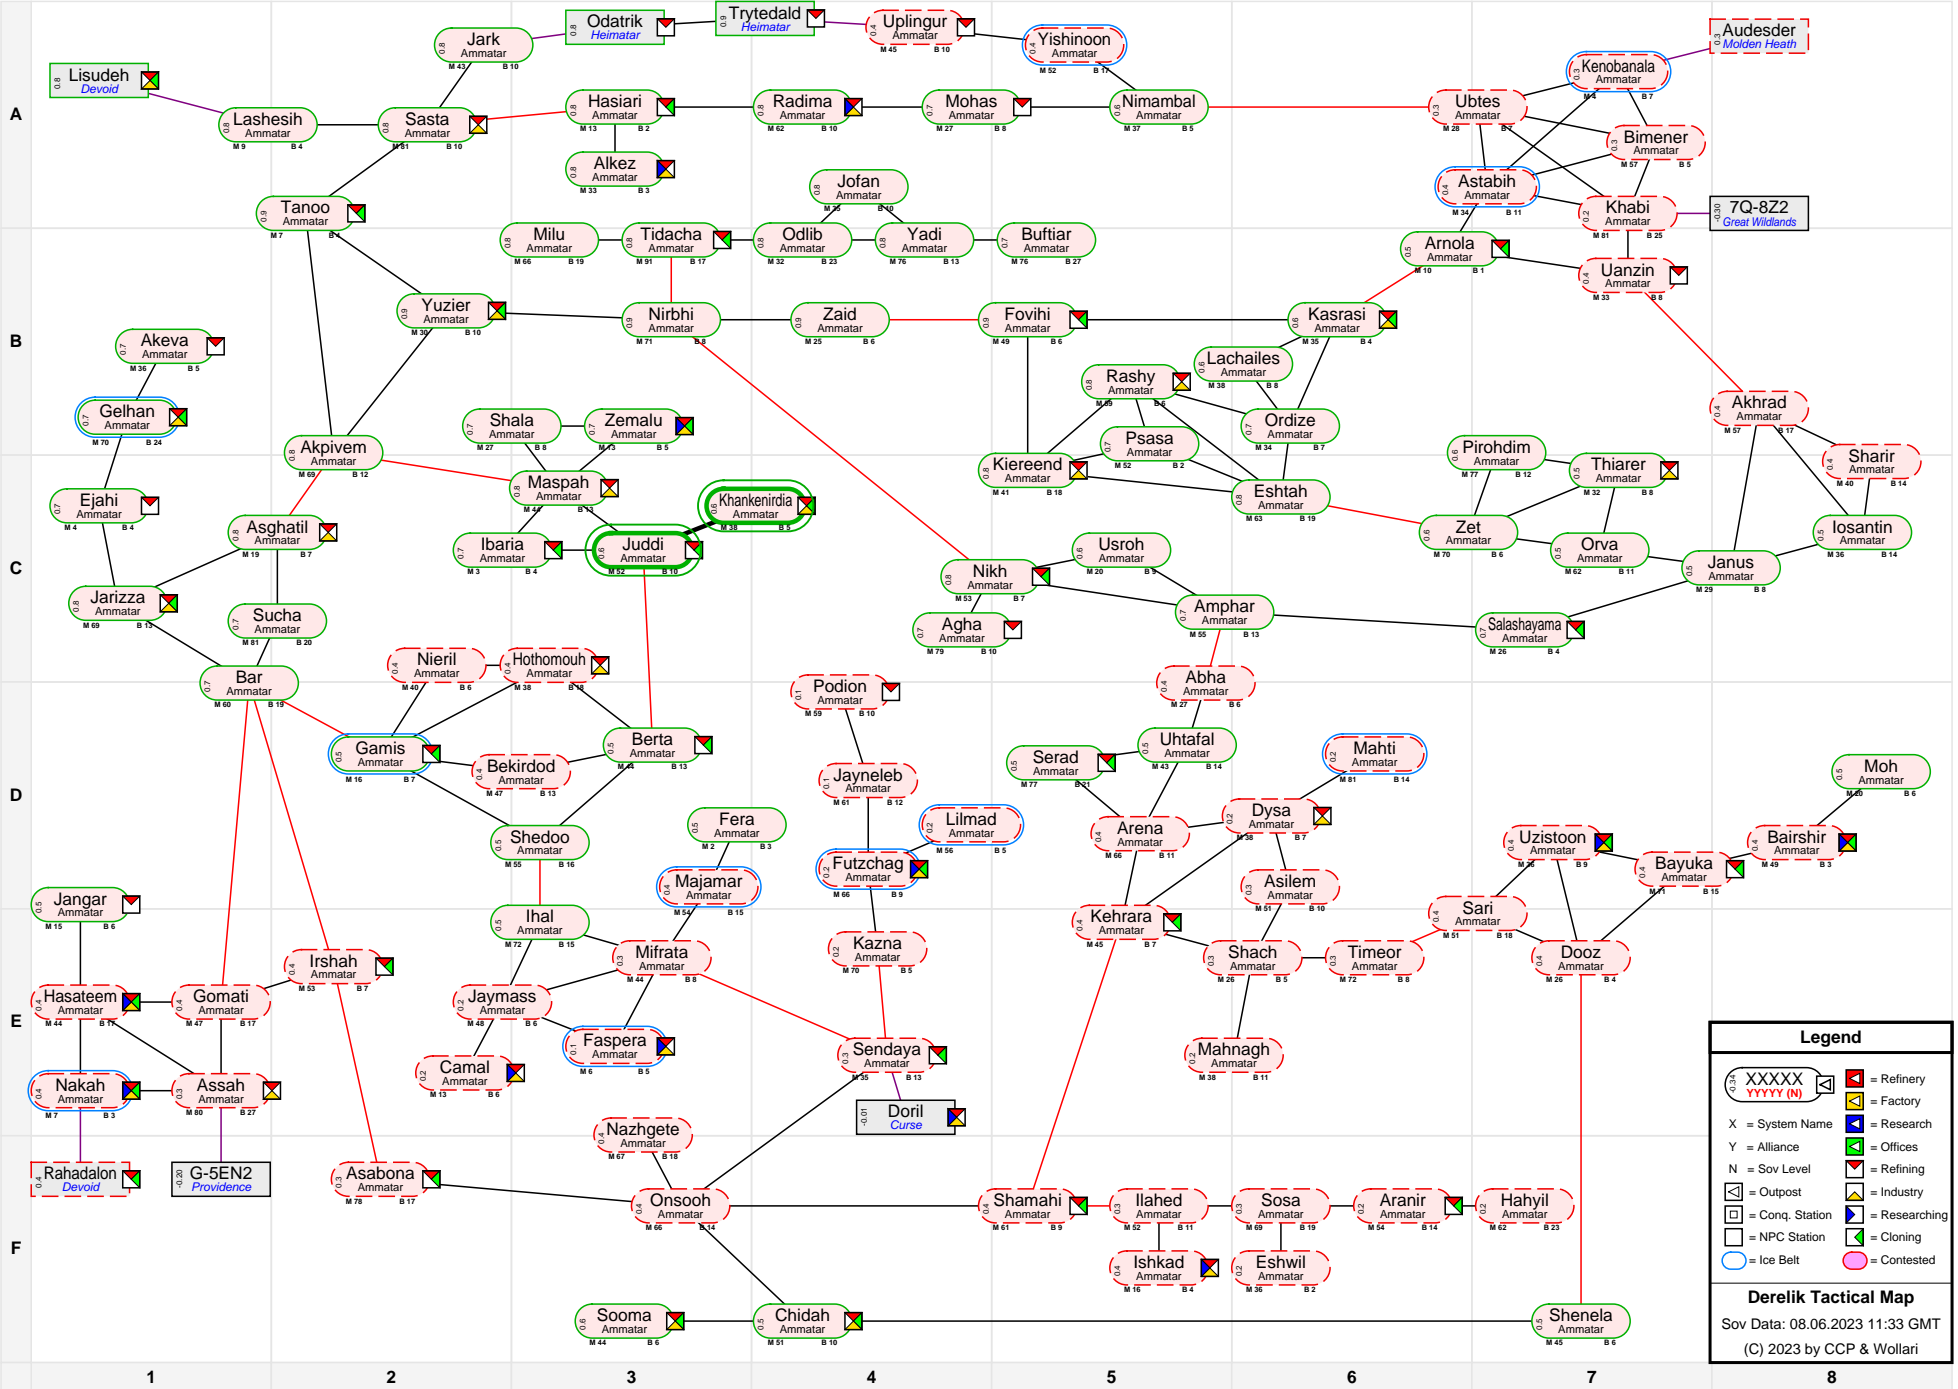

Derelik Tactical Map

Legend

- XXXXXX YYYYYY (N) = Refinery
- X = System Name
- Y = Alliance
- N = Sov Level
- = Outpost
- = Conq. Station
- = NPC Station
- = Ice Belt
- = Contested
- 🏭 = Factory
- 🔍 = Research
- 🏢 = Offices
- 🏠 = Refining
- 🏗️ = Industry
- 🔬 = Researching
- 👤 = Cloning

Derelik Tactical Map
 Sov Data: 08.06.2023 11:33 GMT
 (C) 2023 by CCP & Wollari