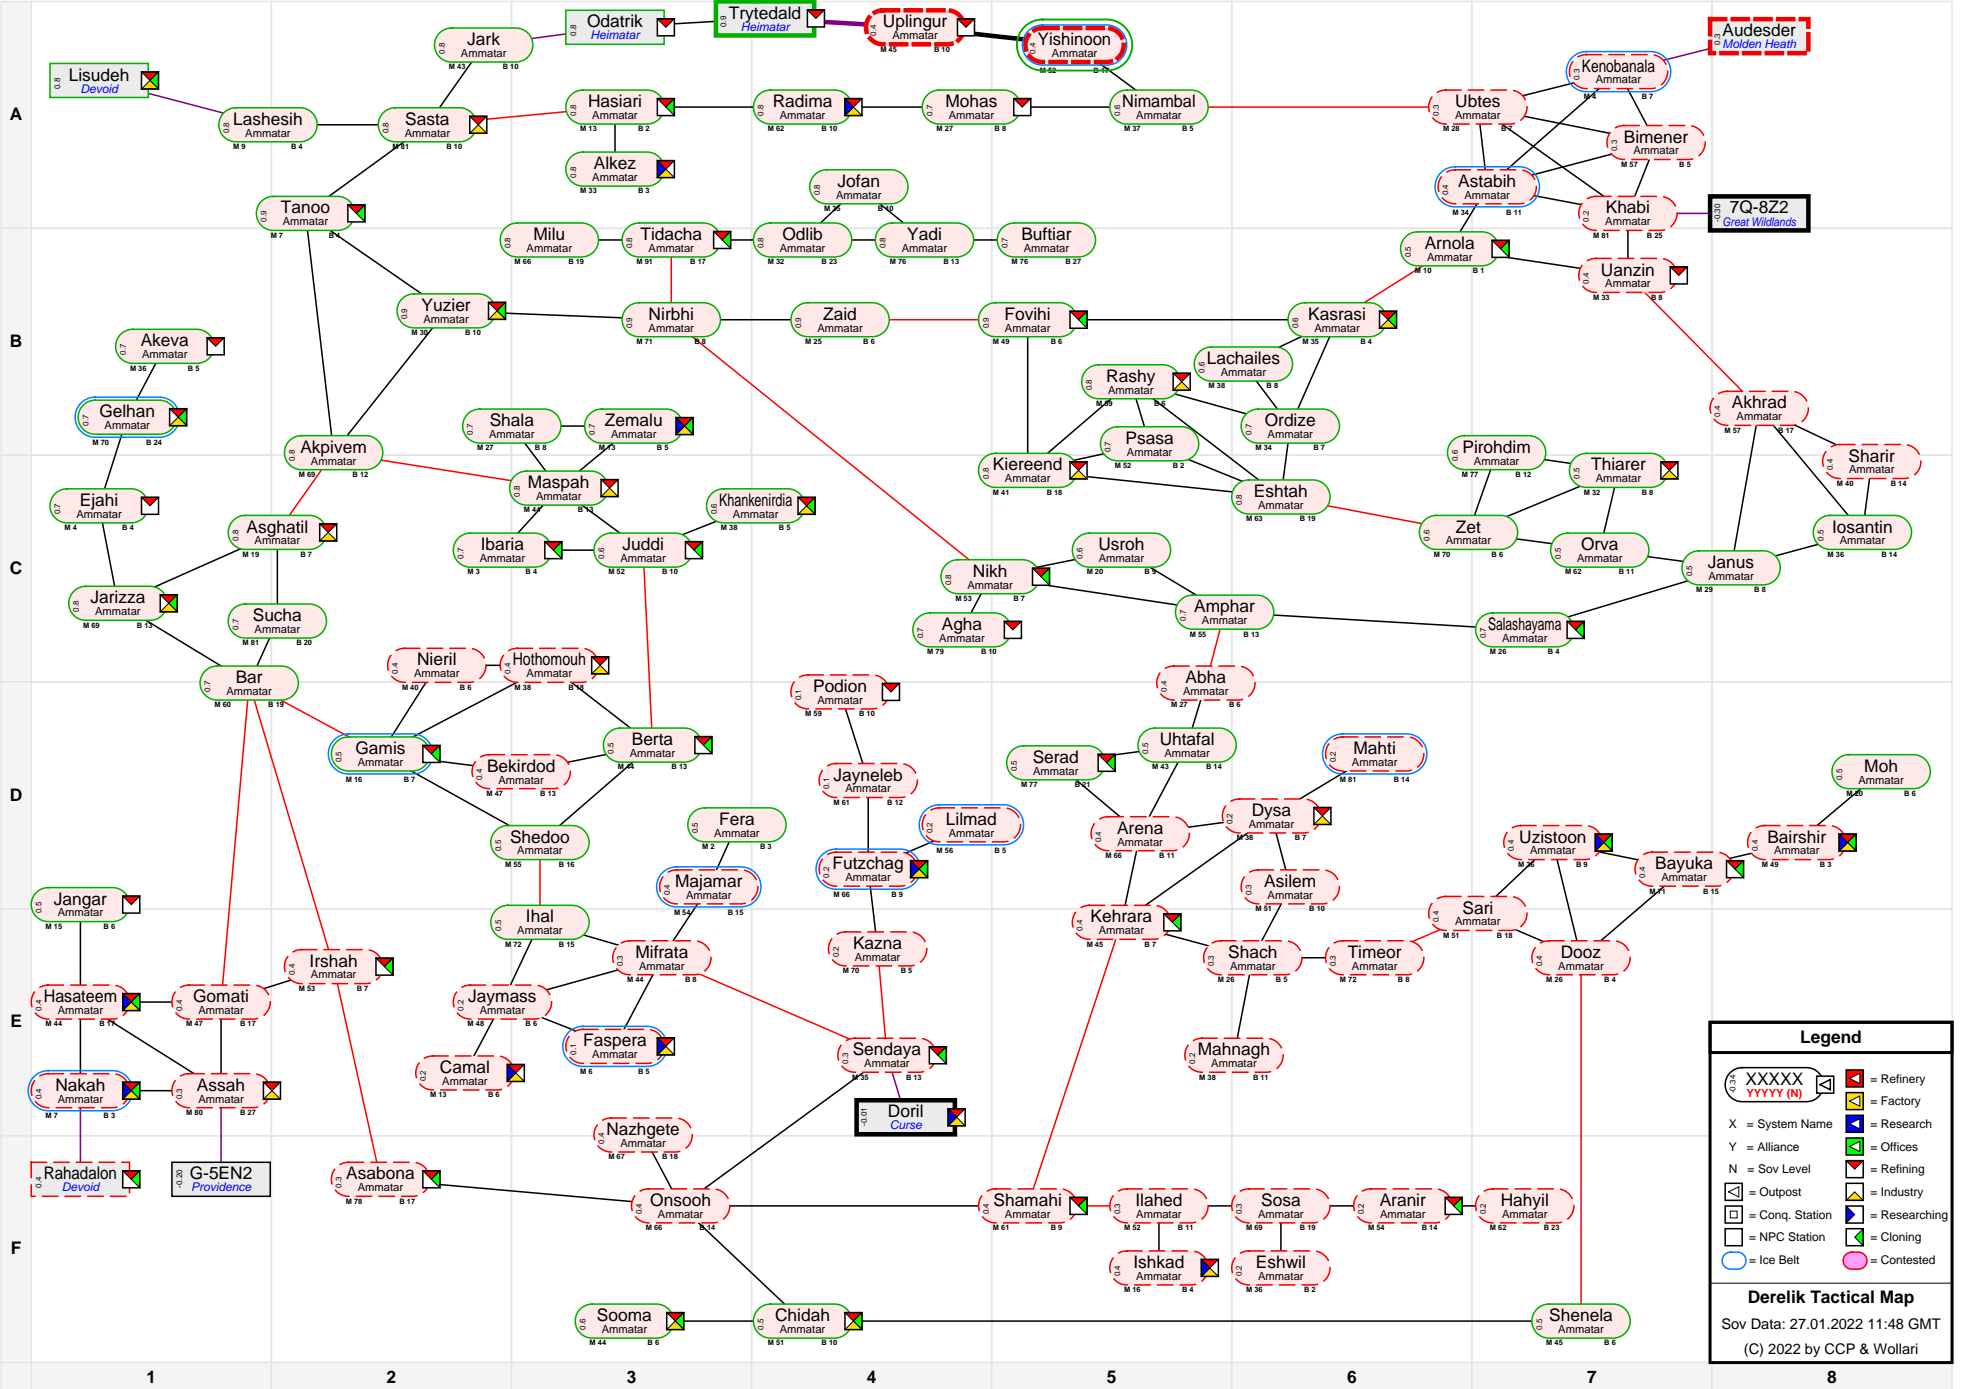

Derelik Tactical Map

Legend

- XXXXXX YYYYYY (N) = Refinery
- X = System Name
- Y = Alliance
- N = Sov Level
- = Outpost
- = Conq. Station
- = NPC Station
- = Ice Belt
- = Contested
- 🏭 = Factory
- 🔬 = Research
- 🏢 = Offices
- 🏠 = Refining
- 🏗️ = Industry
- 🔍 = Researching
- 👤 = Cloning

Derelik Tactical Map
 Sov Data: 27.01.2022 11:48 GMT
 (C) 2022 by CCP & Wollari