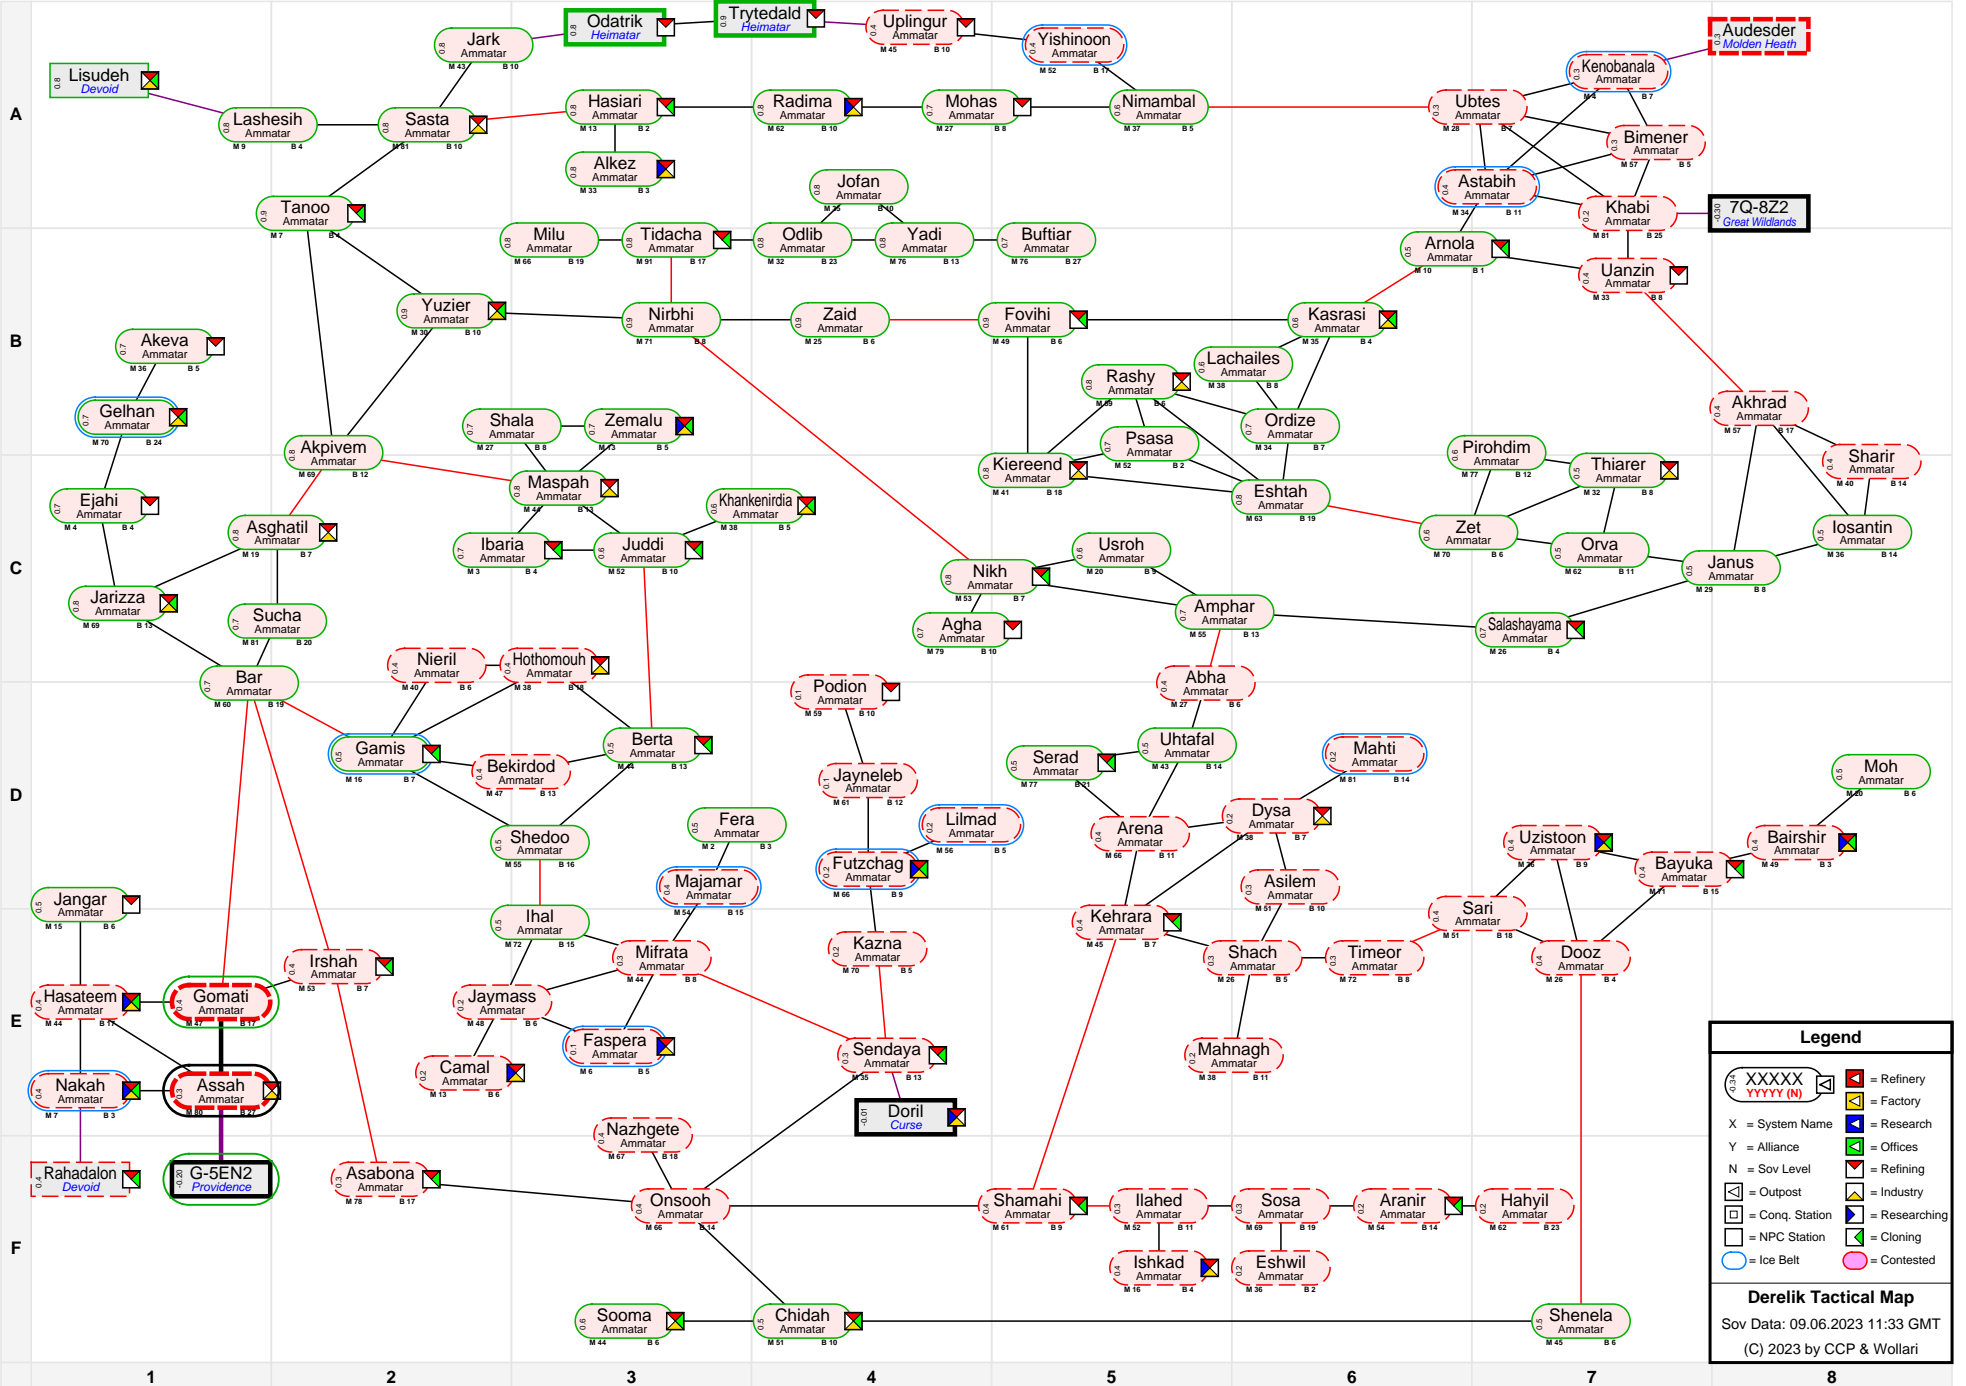

Derelik Tactical Map

Legend

- XXXXX YYYYY (N) [Icon] = Refinery
- [Icon] = Factory
- X = System Name
- Y = Alliance
- N = Sov Level
- N = Refining
- O = Outpost
- C = Conq. Station
- [Icon] = NPC Station
- [Icon] = Ice Belt
- [Icon] = Contested

Derelik Tactical Map
 Sov Data: 09.06.2023 11:33 GMT
 (C) 2023 by CCP & Wollari